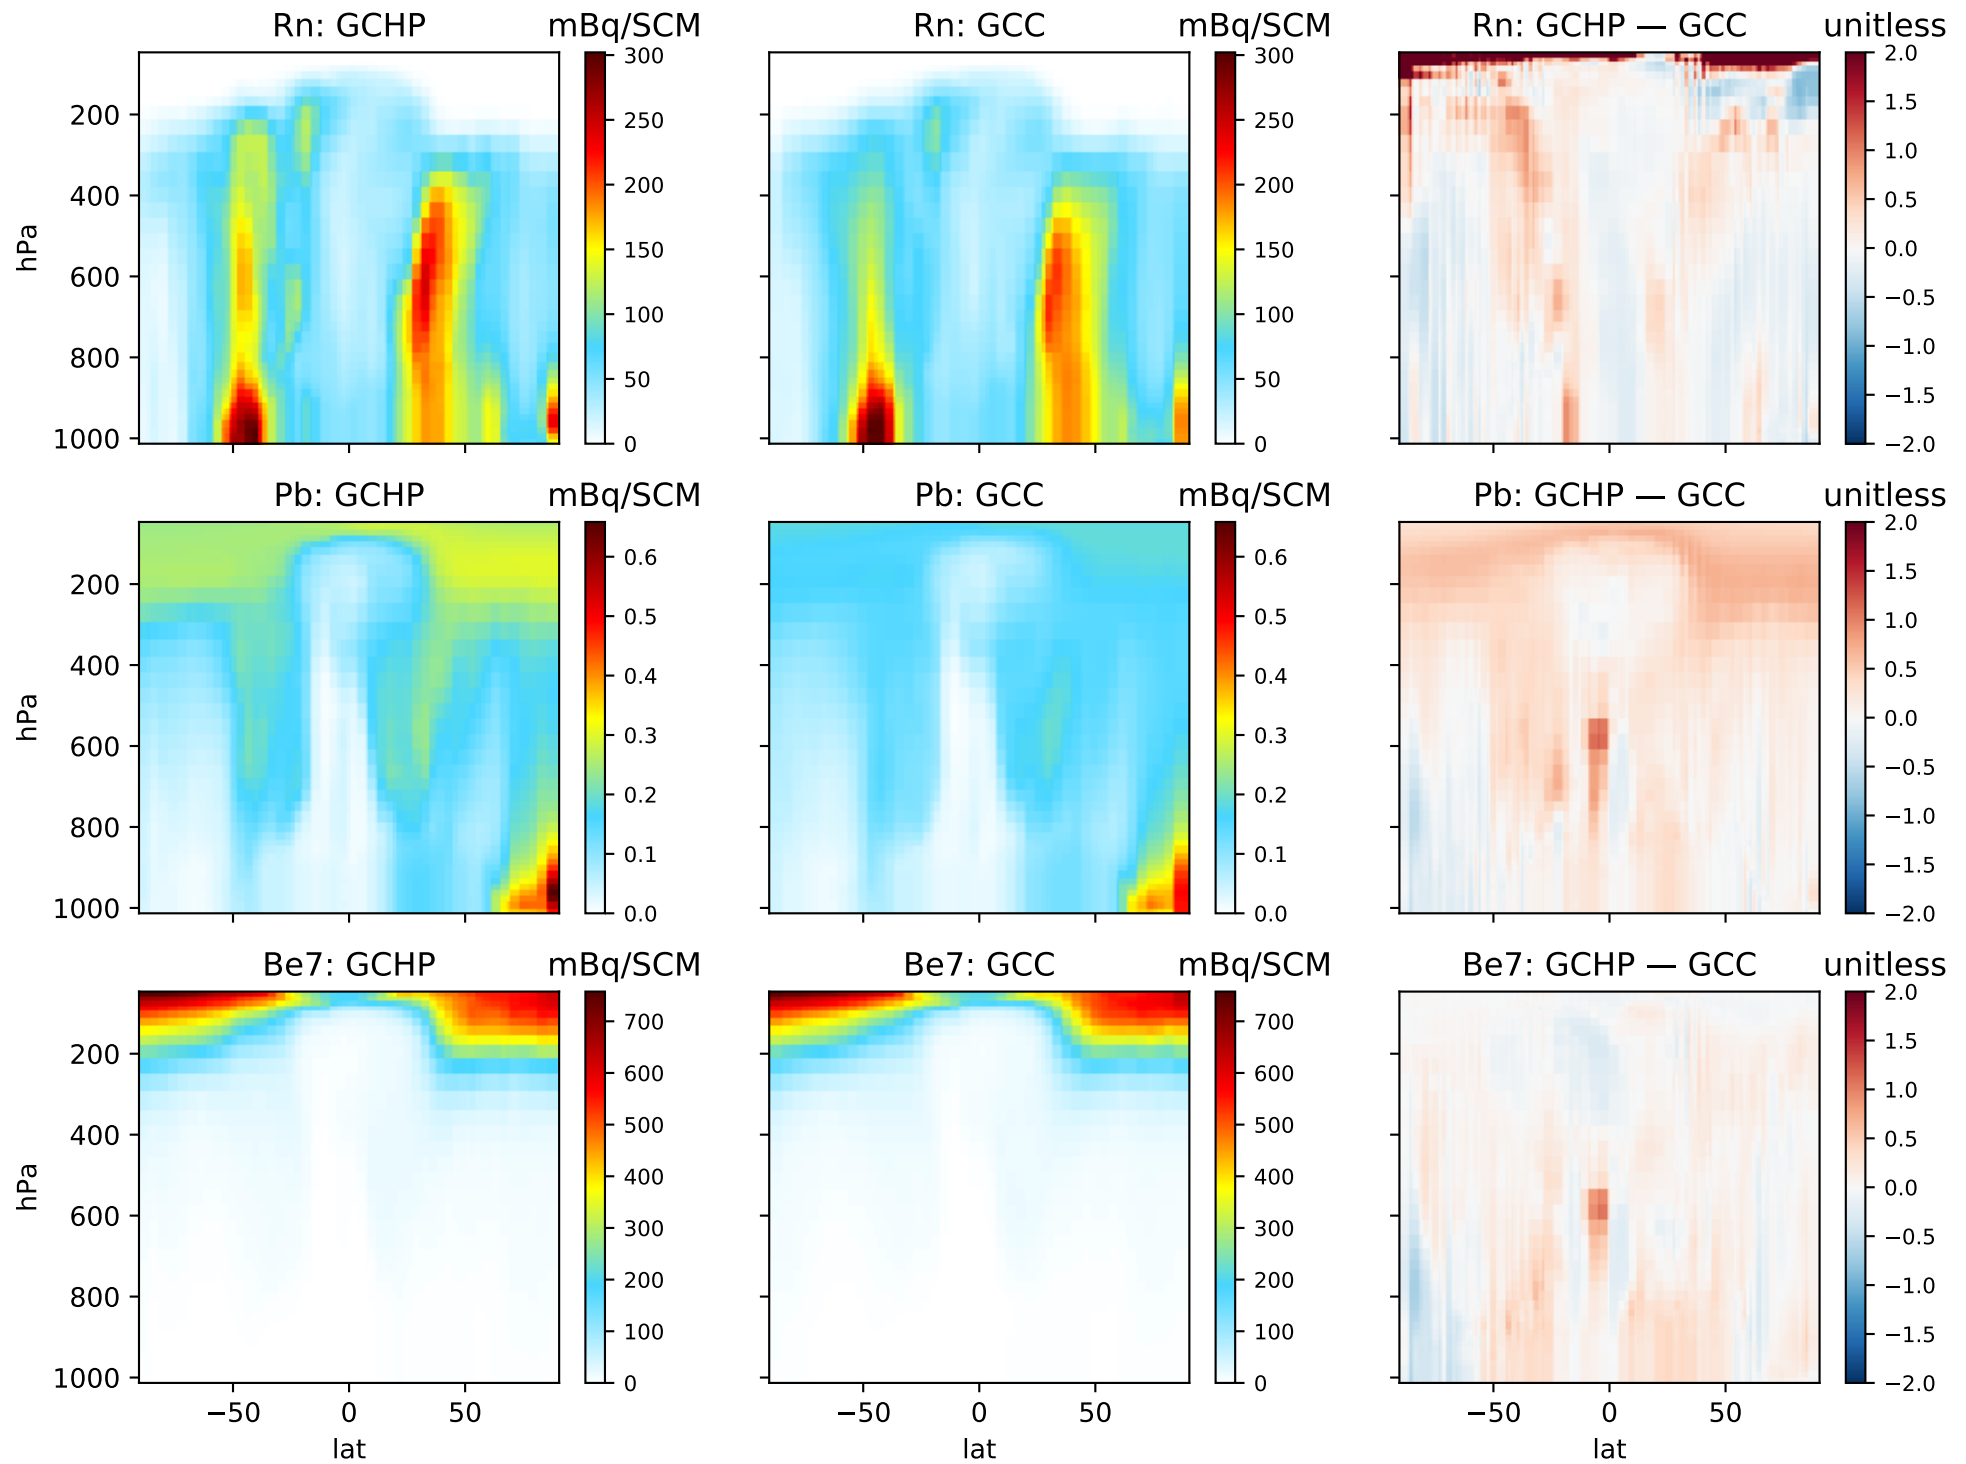

v11-02b-HP-Jan-TURBDAY: 180 lon trop

v11-02b-HP-Jan-TURBDAY: 180 lon trop