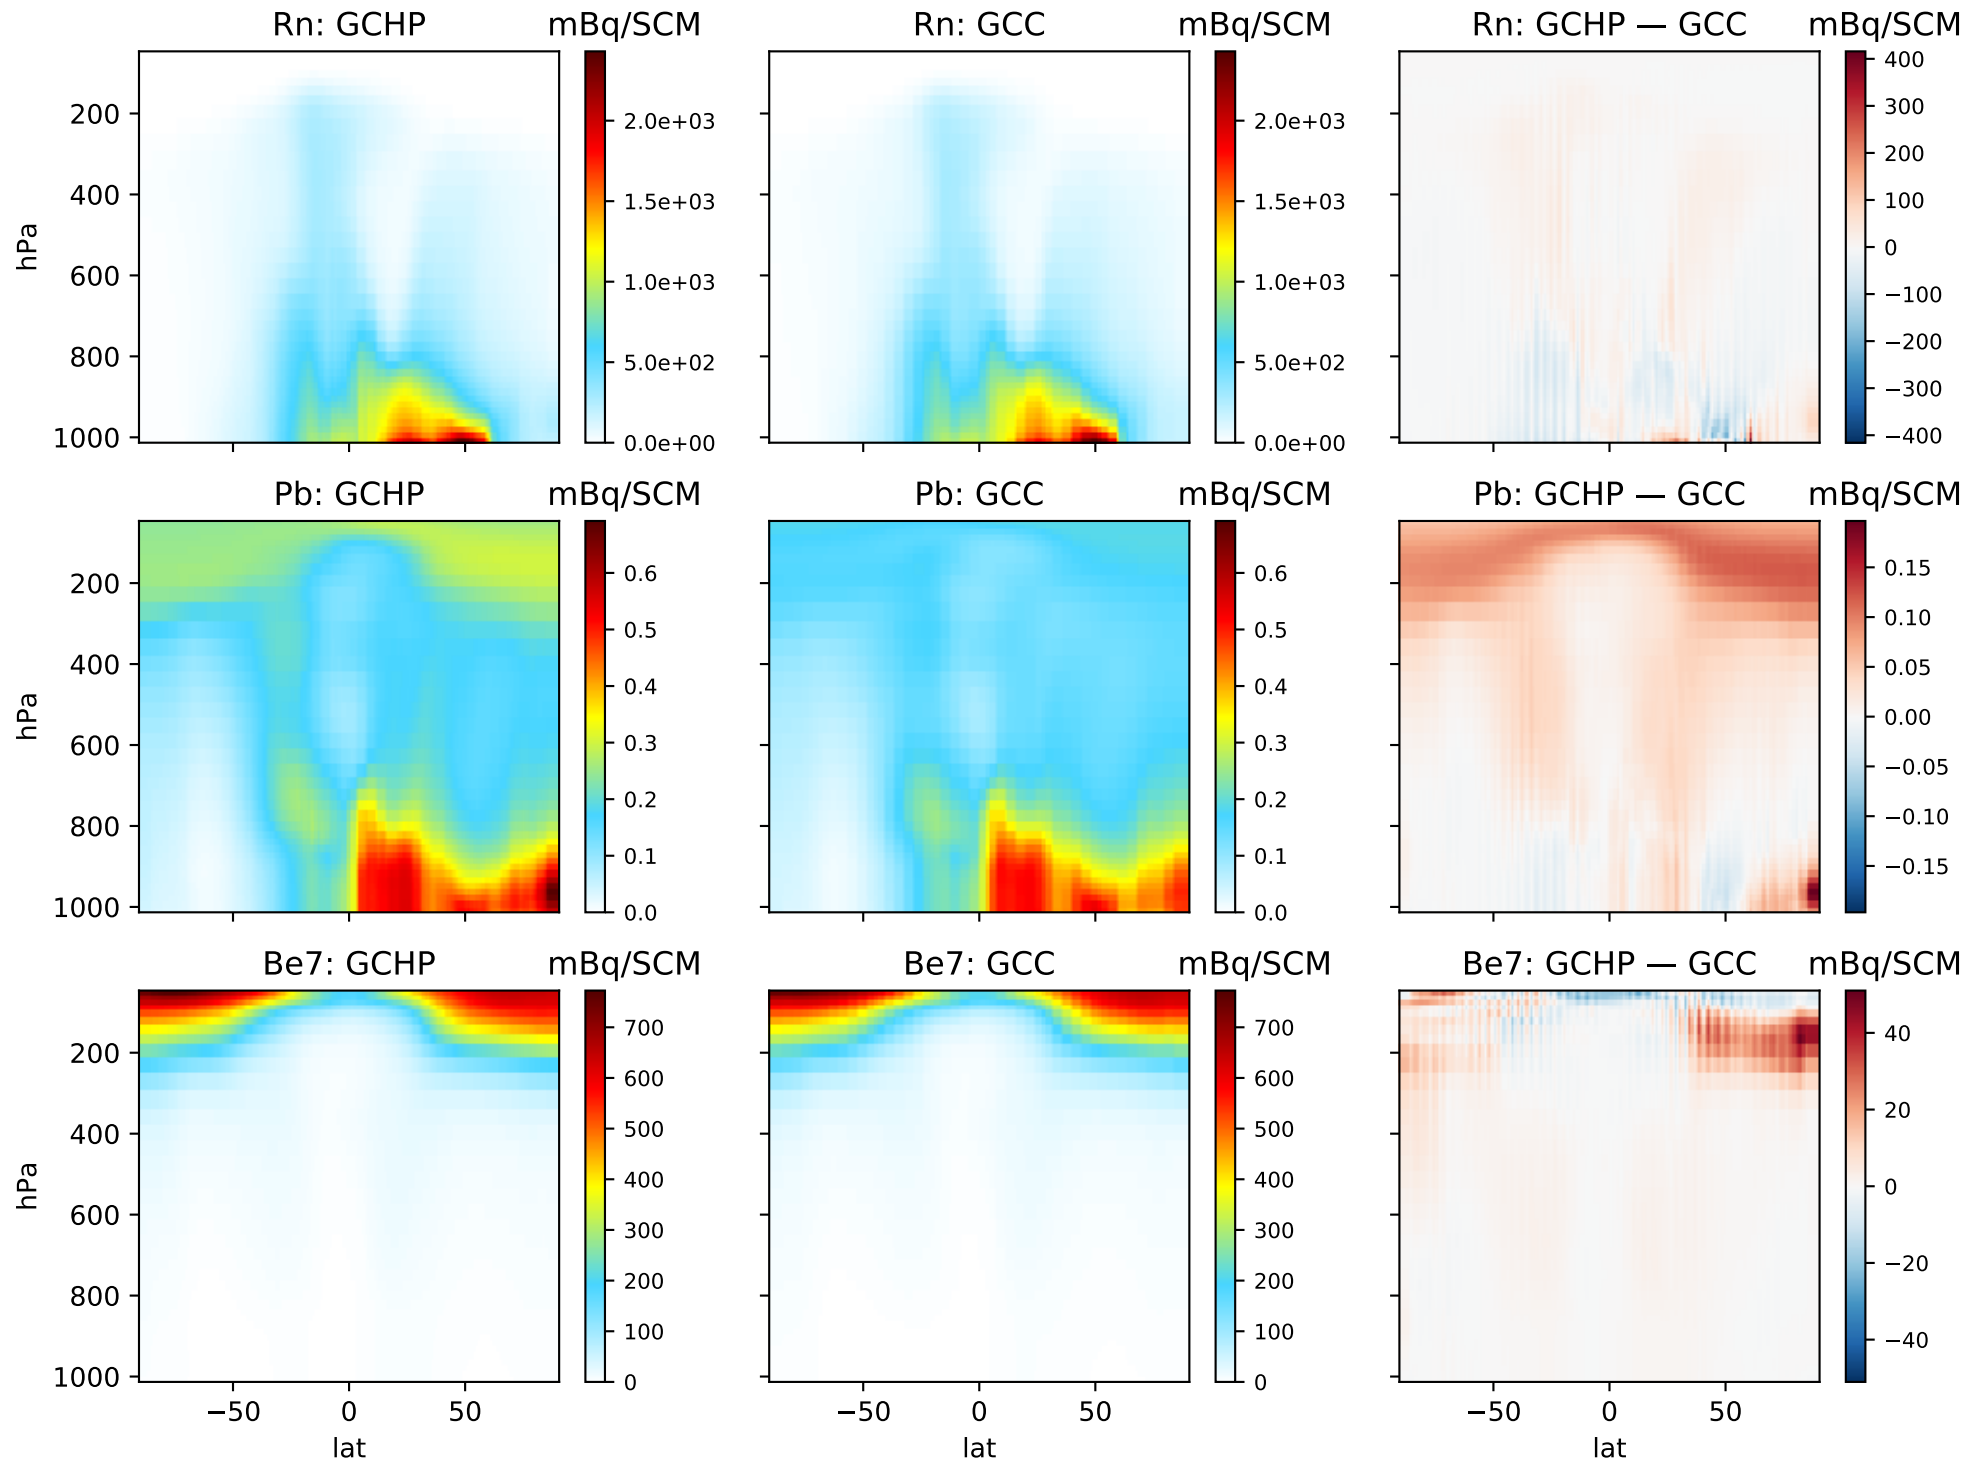

v11-02b-HP-Jan-TURBDAY: zonal mean trop

v11-02b-HP-Jan-TURBDAY: zonal mean trop