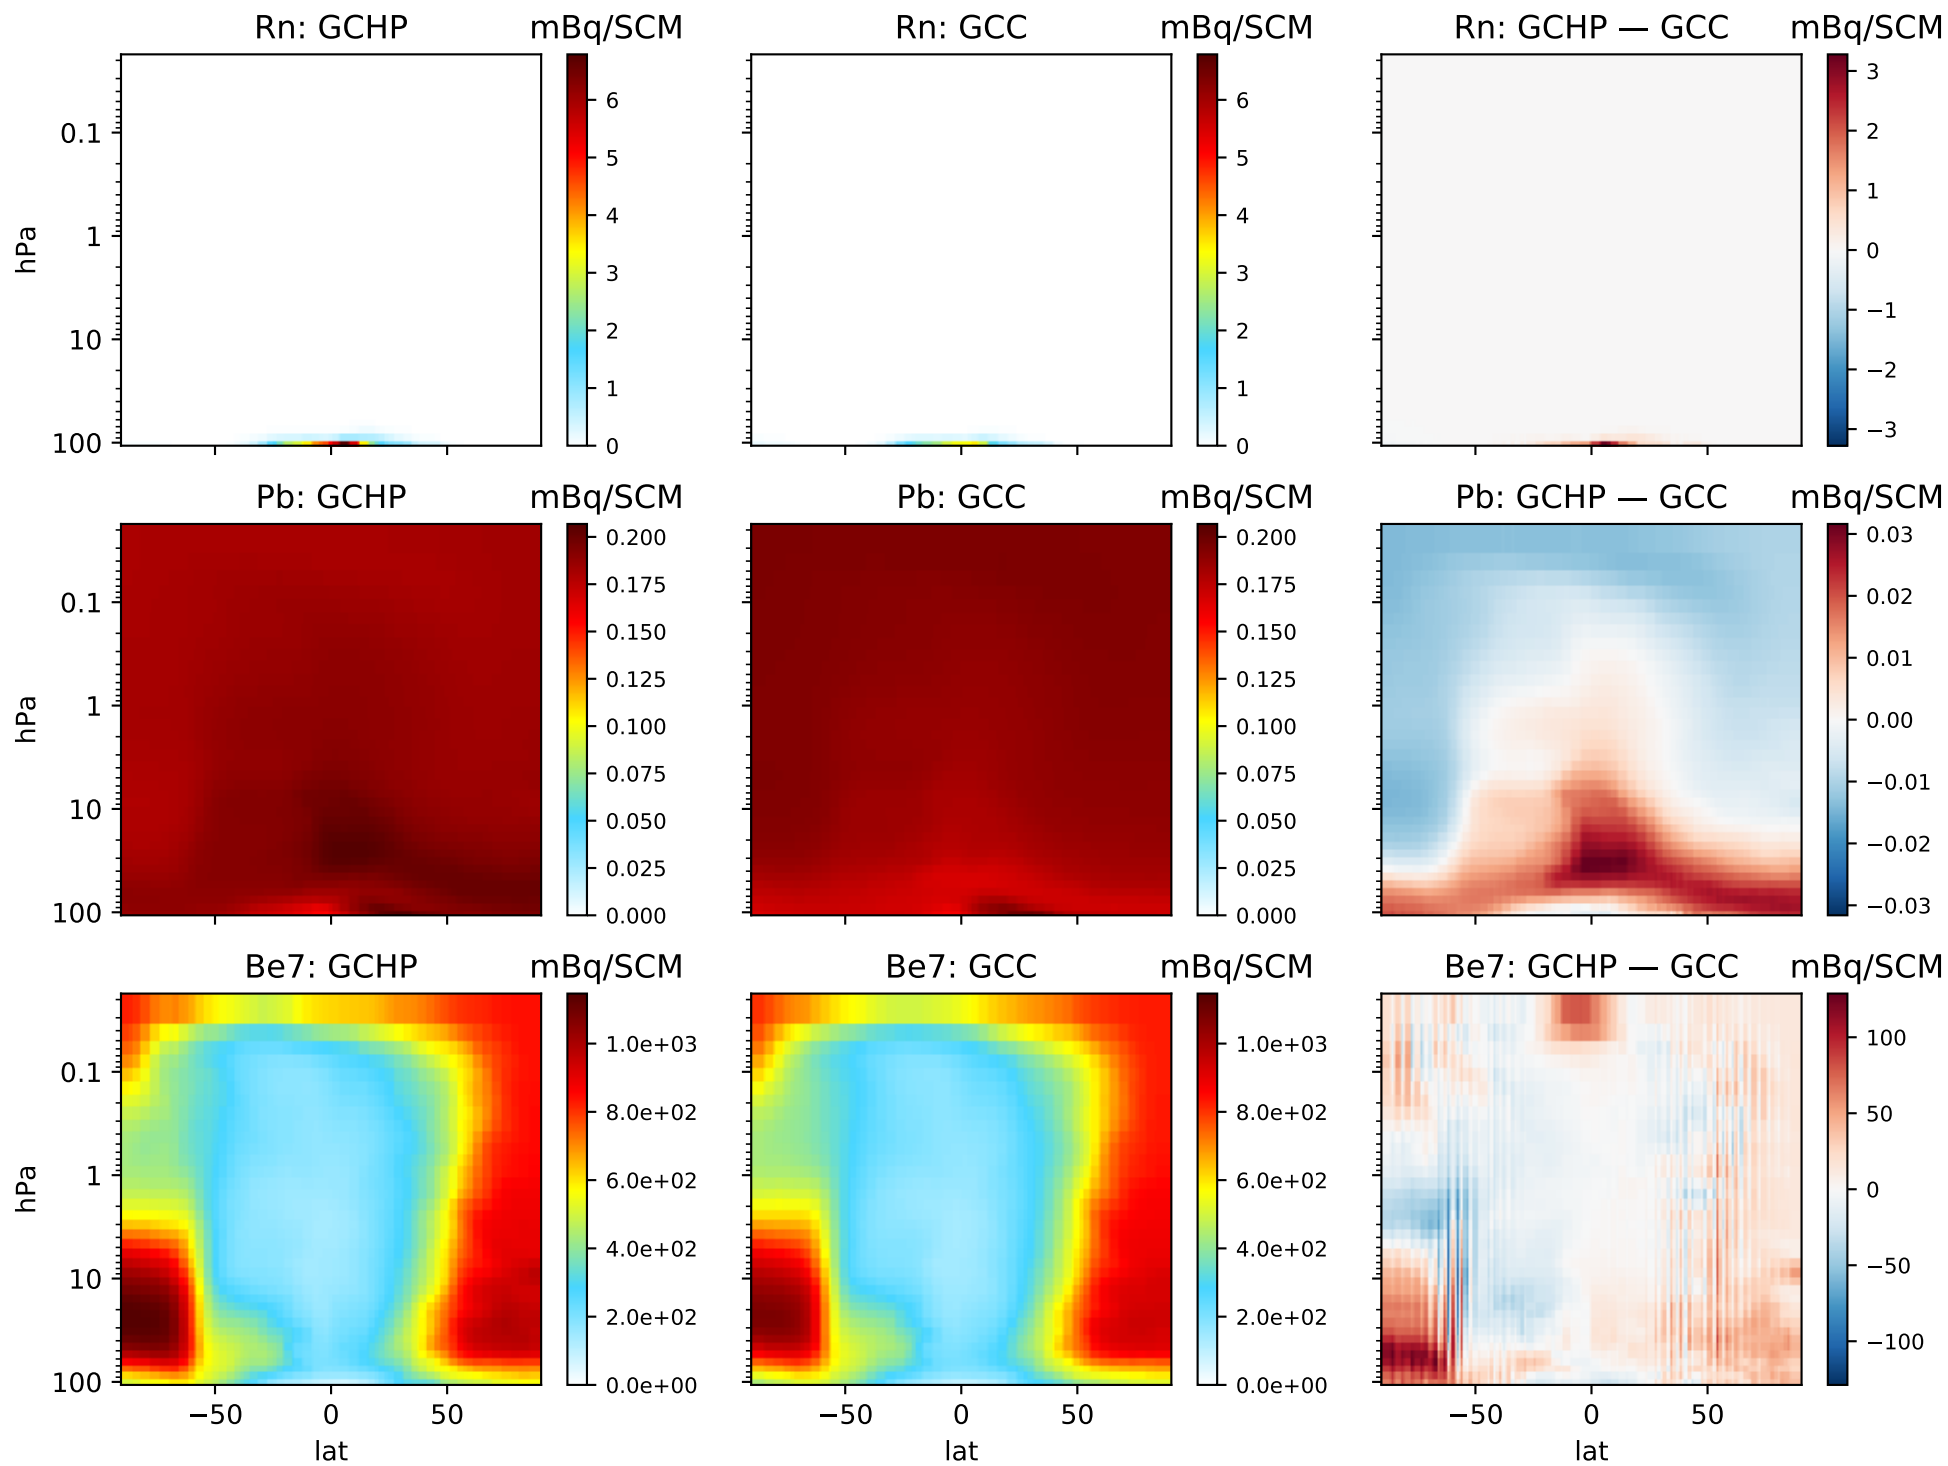

v11-02b-HP-Jul-TURBDAY: 180 lon strat

v11-02b-HP-Jul-TURBDAY: 180 lon strat