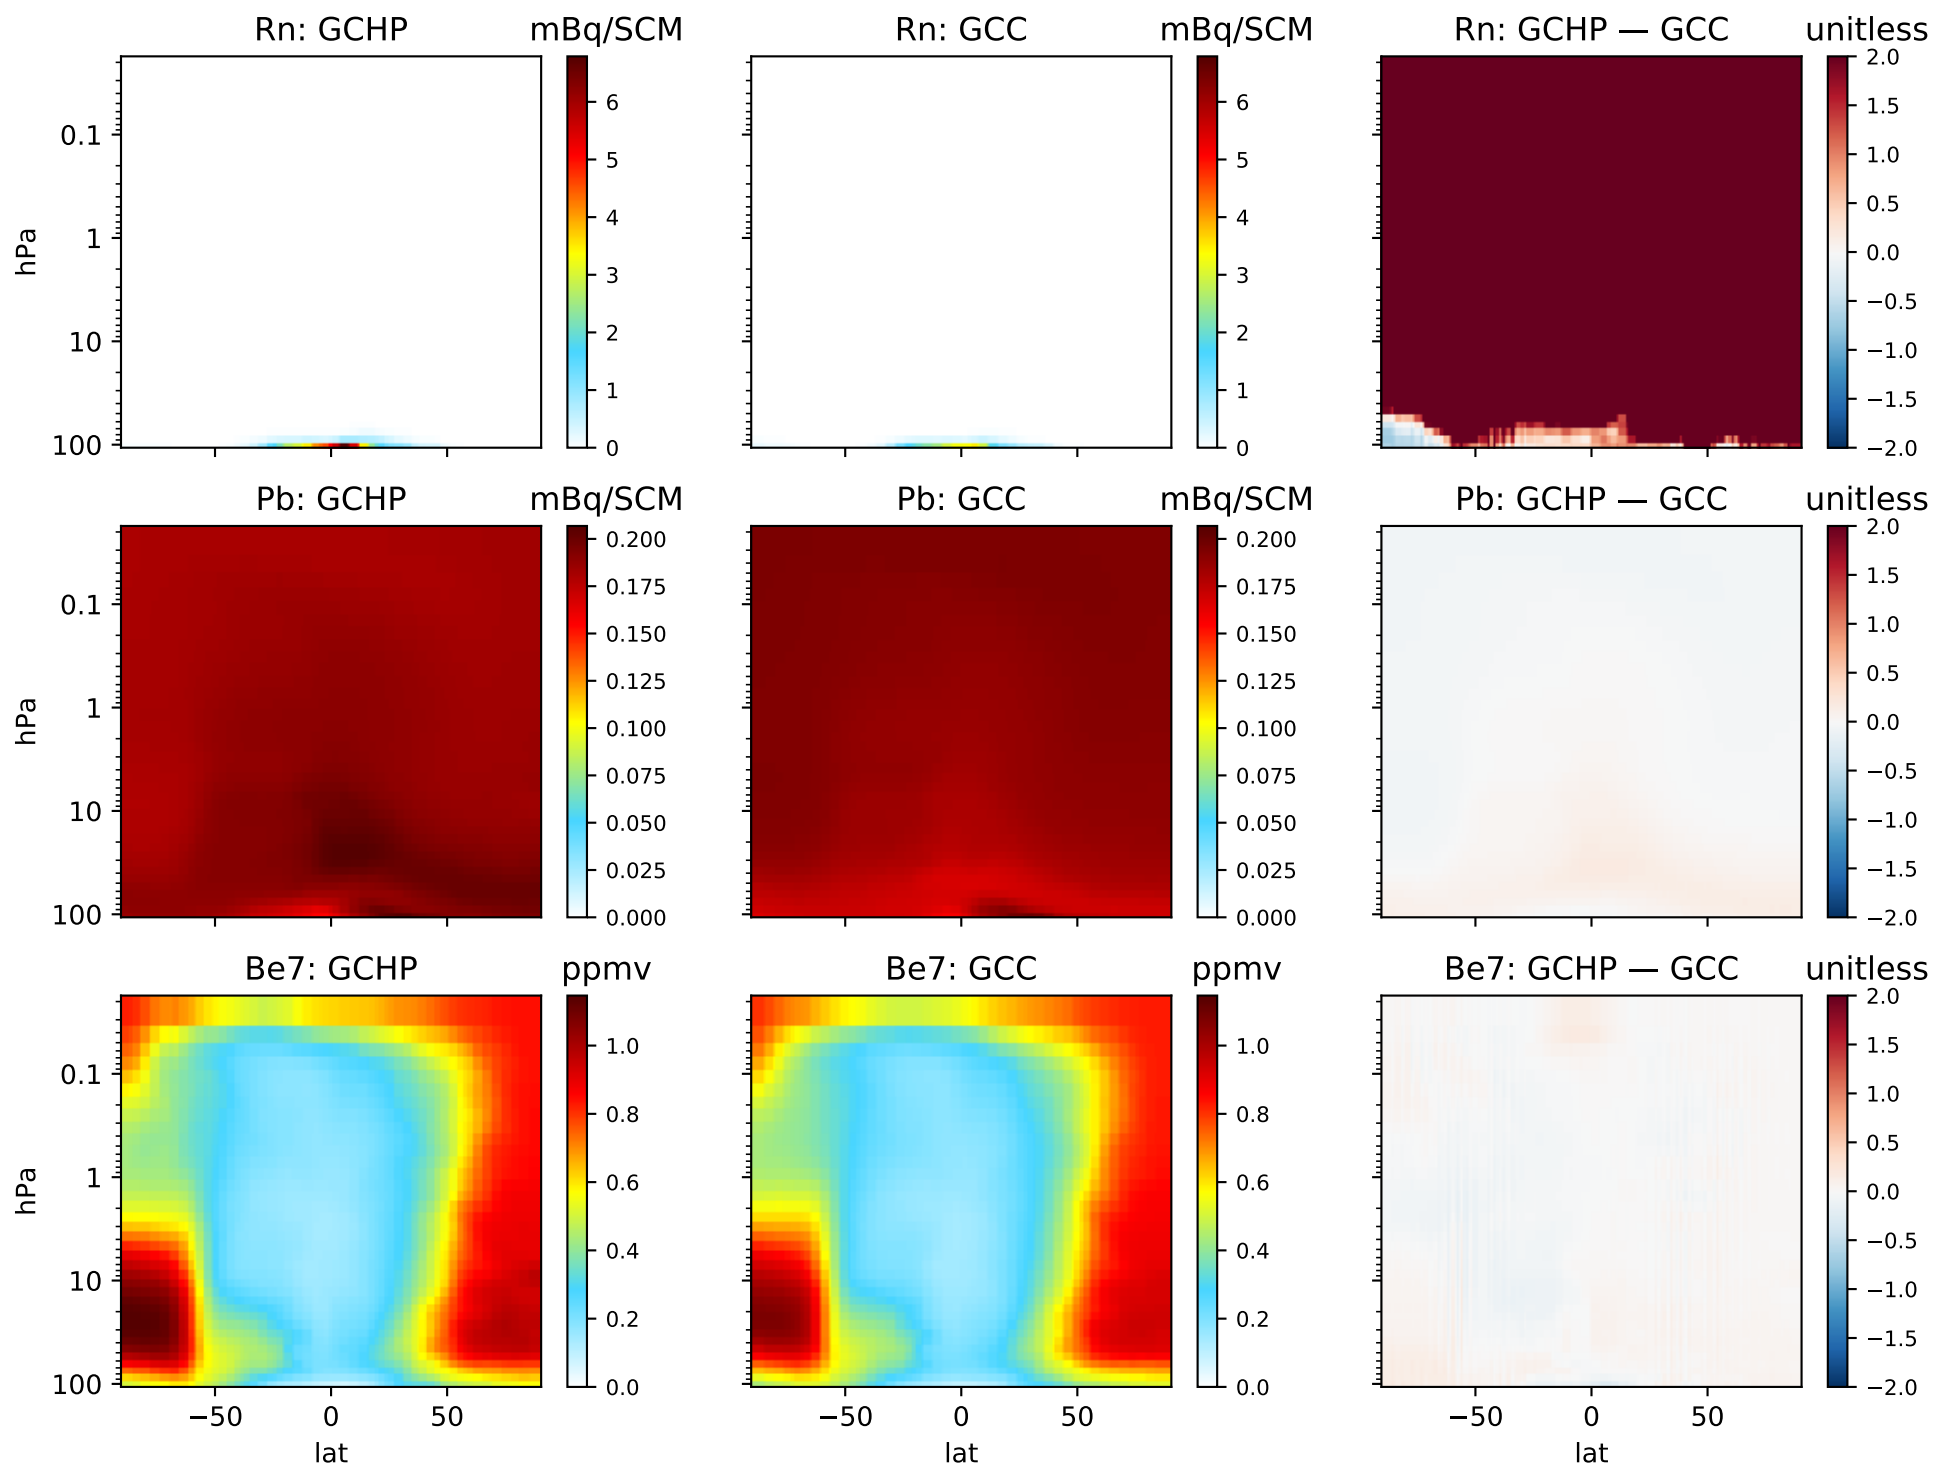

v11-02b-HP-Jul-TURBDAY: 180 lon strat

v11-02b-HP-Jul-TURBDAY: 180 lon strat