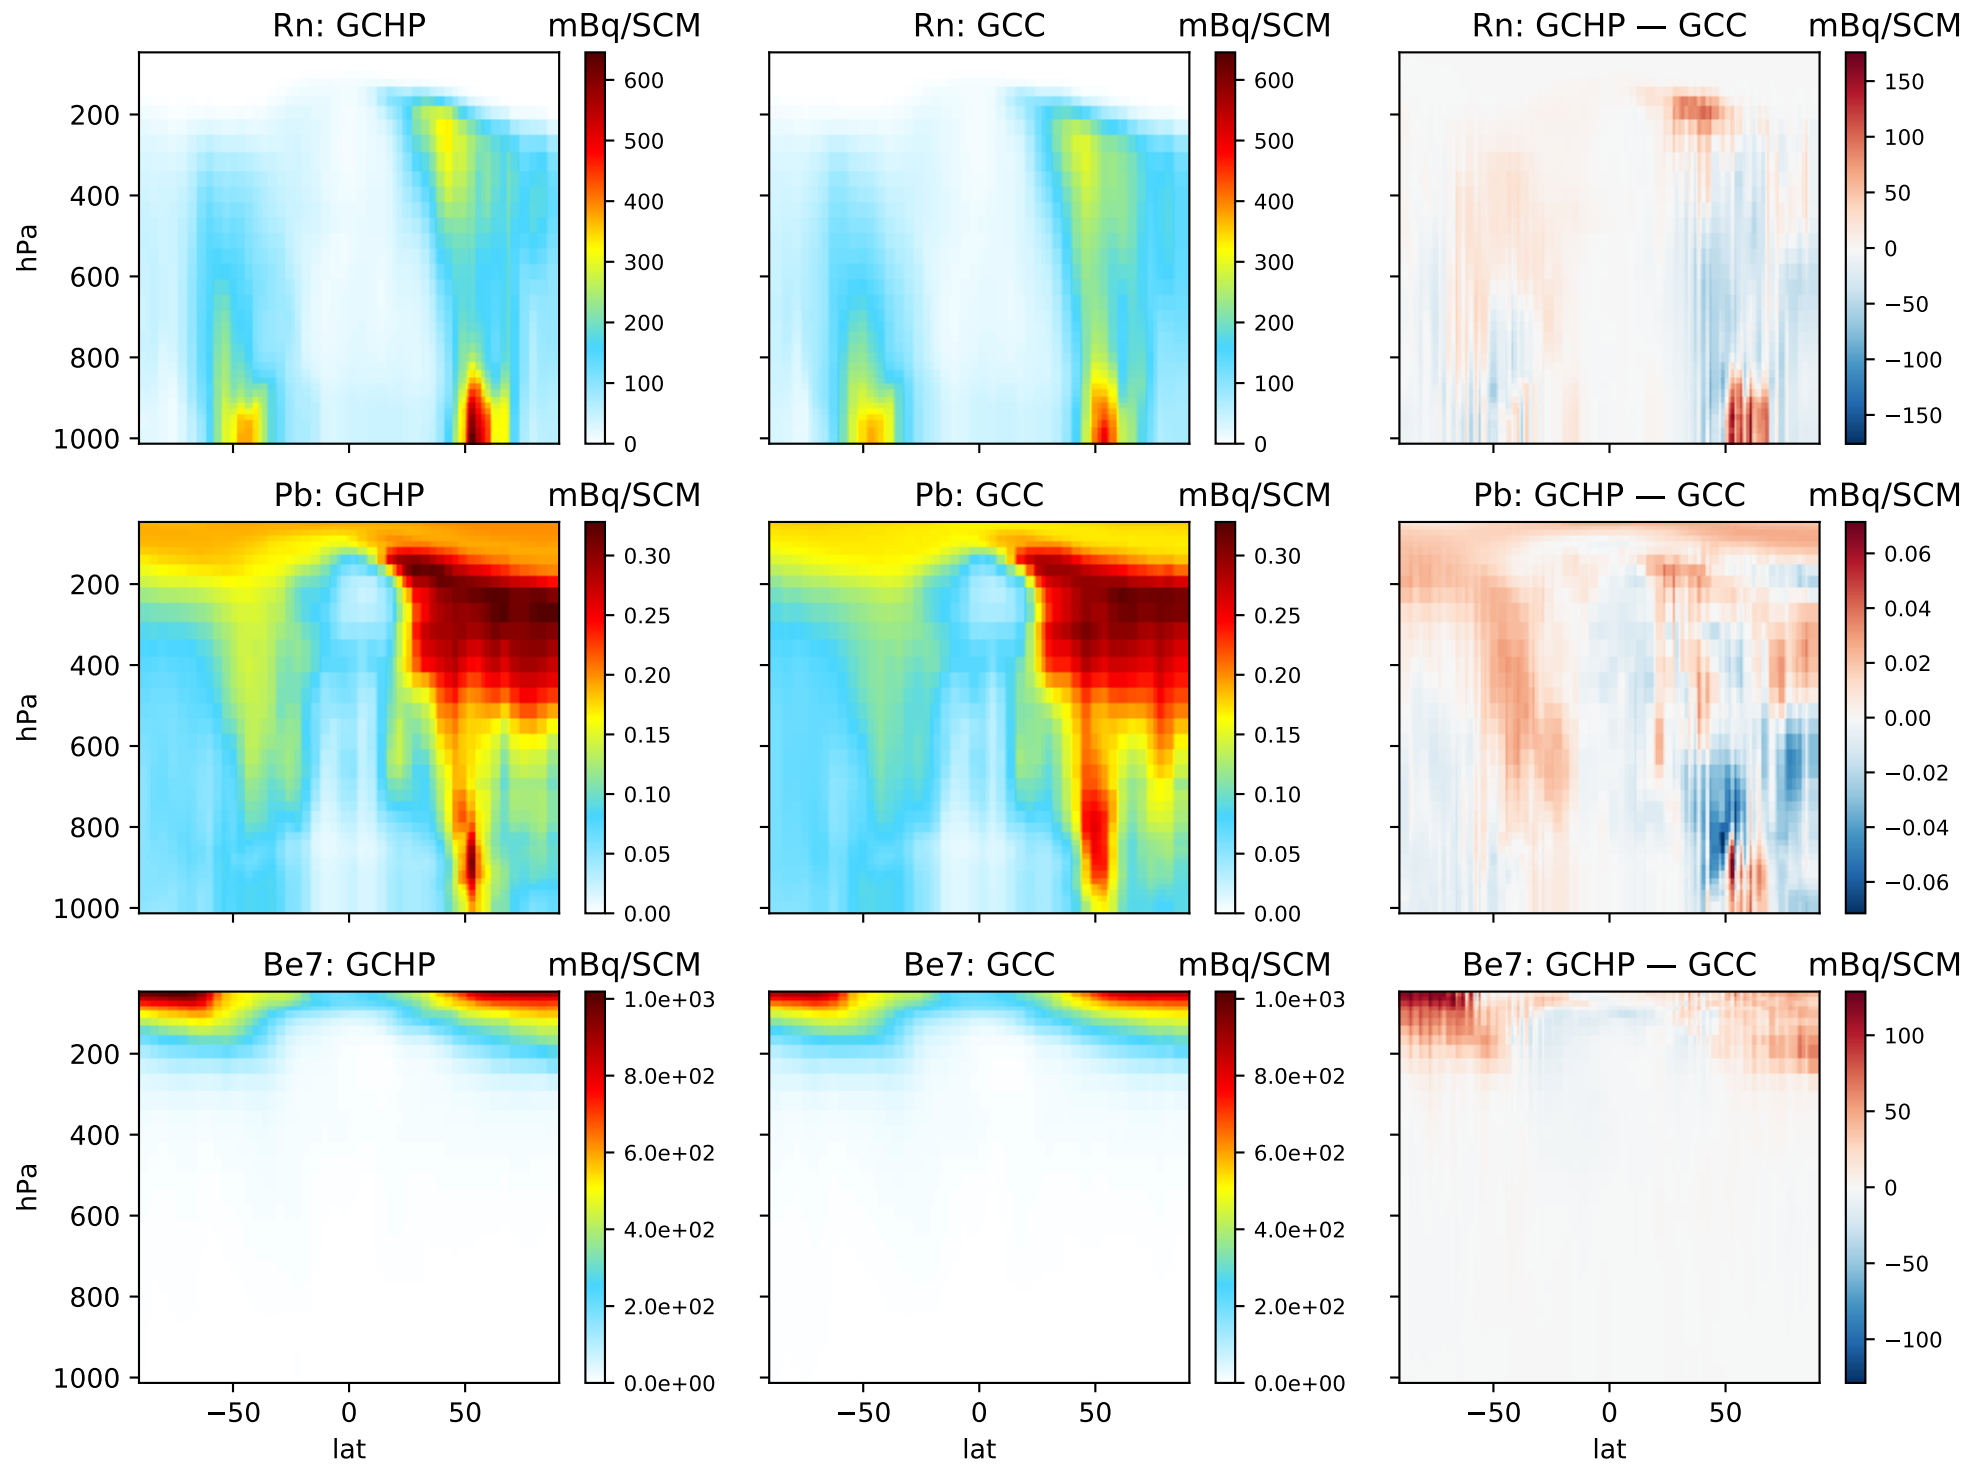

v11-02b-HP-Jul-TURBDAY: 180 lon trop

v11-02b-HP-Jul-TURBDAY: 180 lon trop