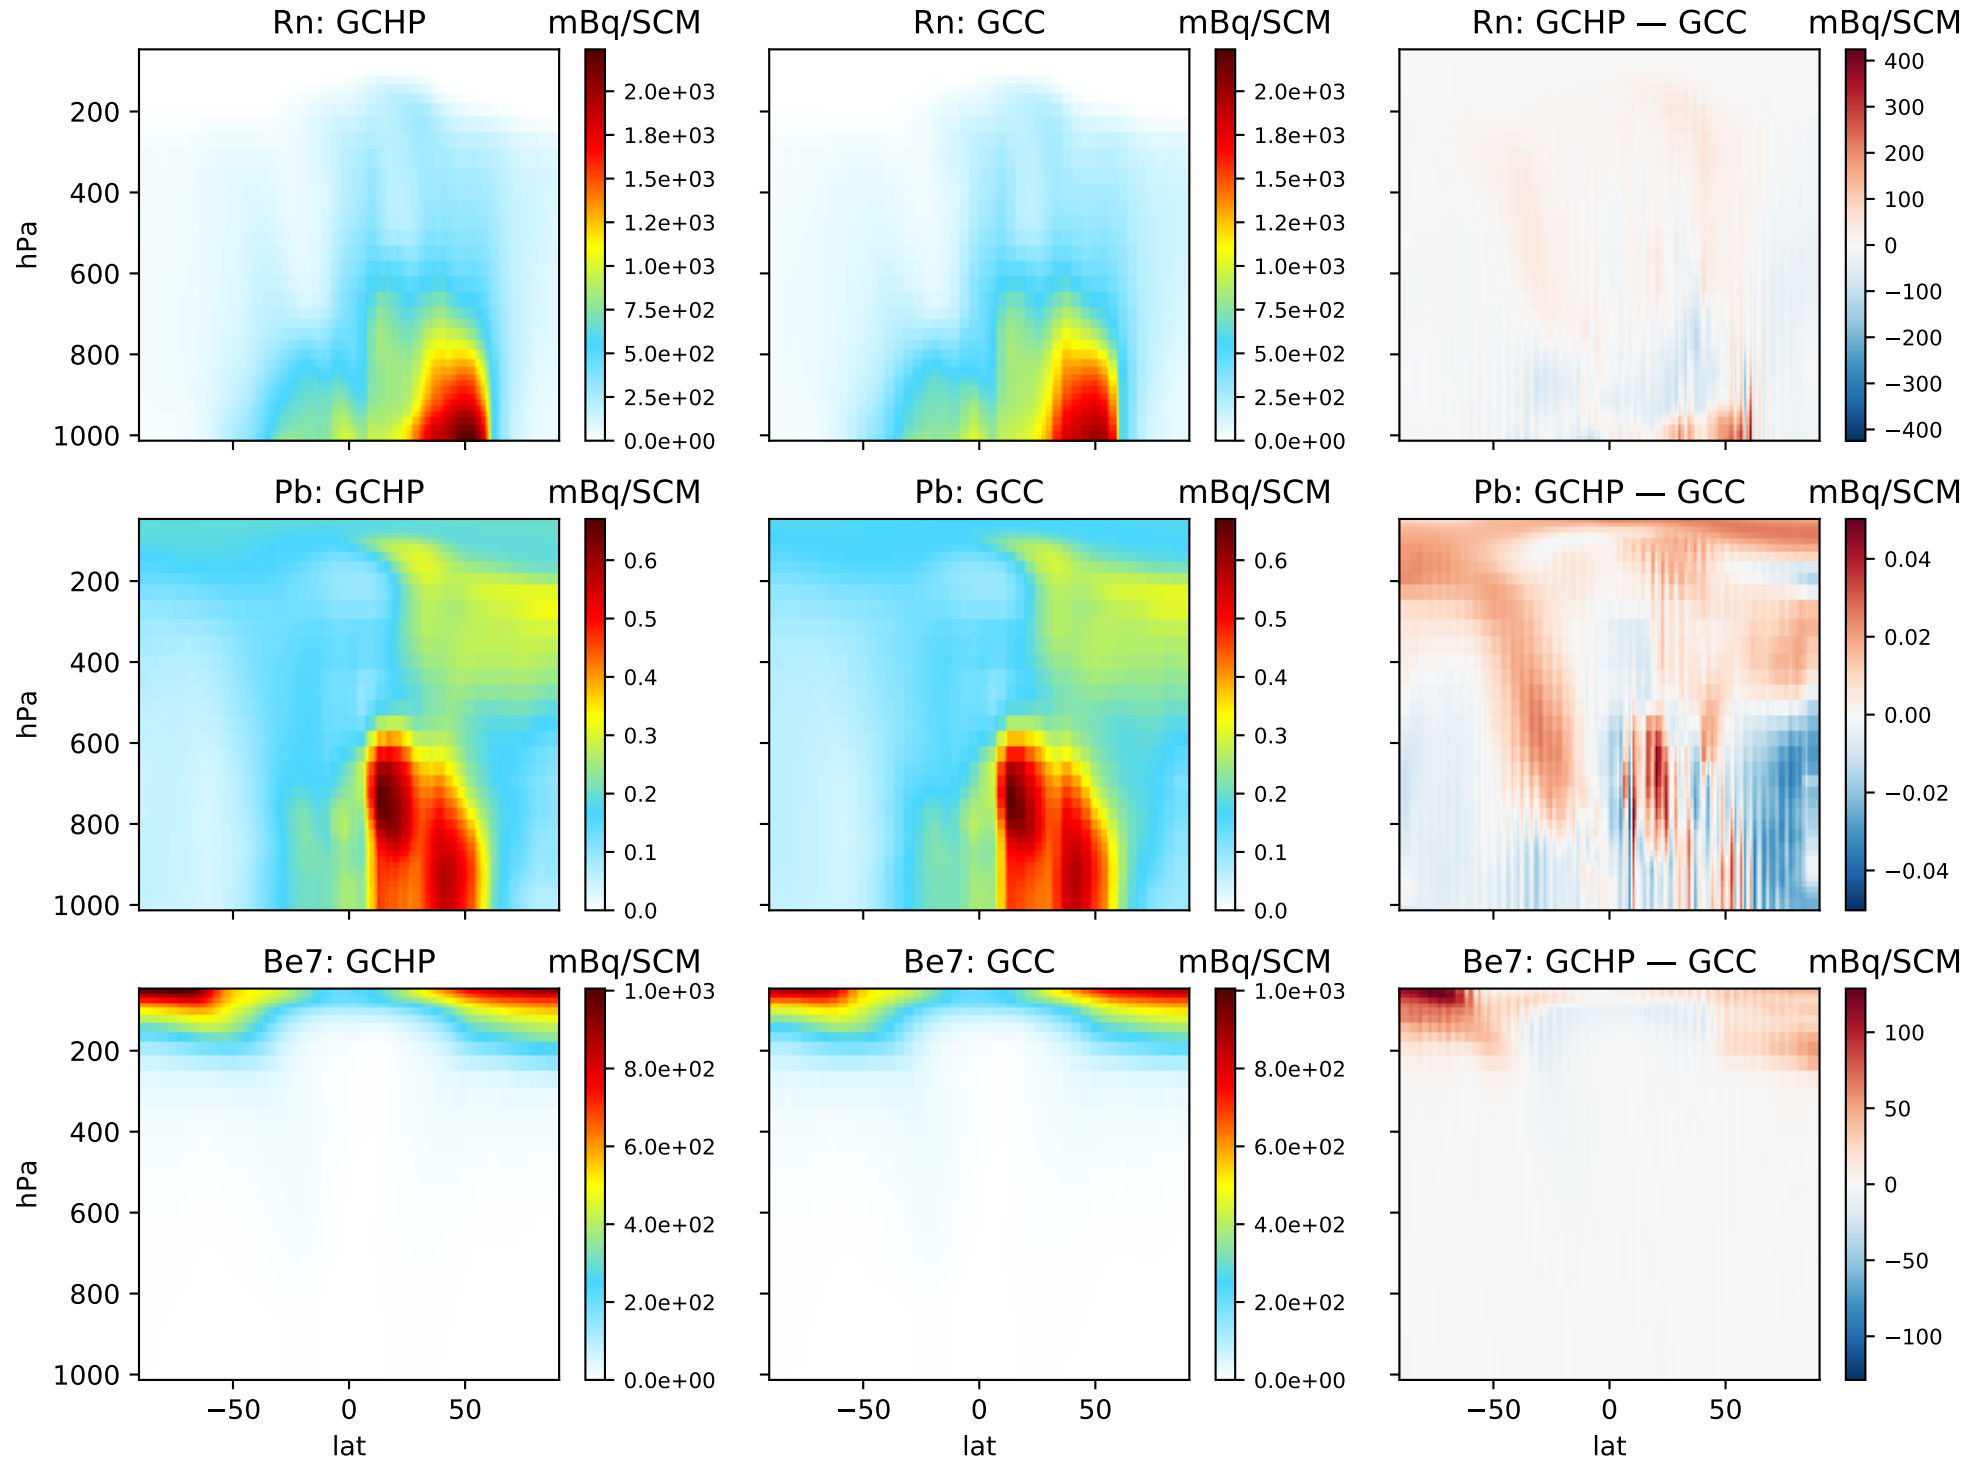

v11-02b-HP-Jul-TURBDAY: zonal mean trop

v11-02b-HP-Jul-TURBDAY: zonal mean trop