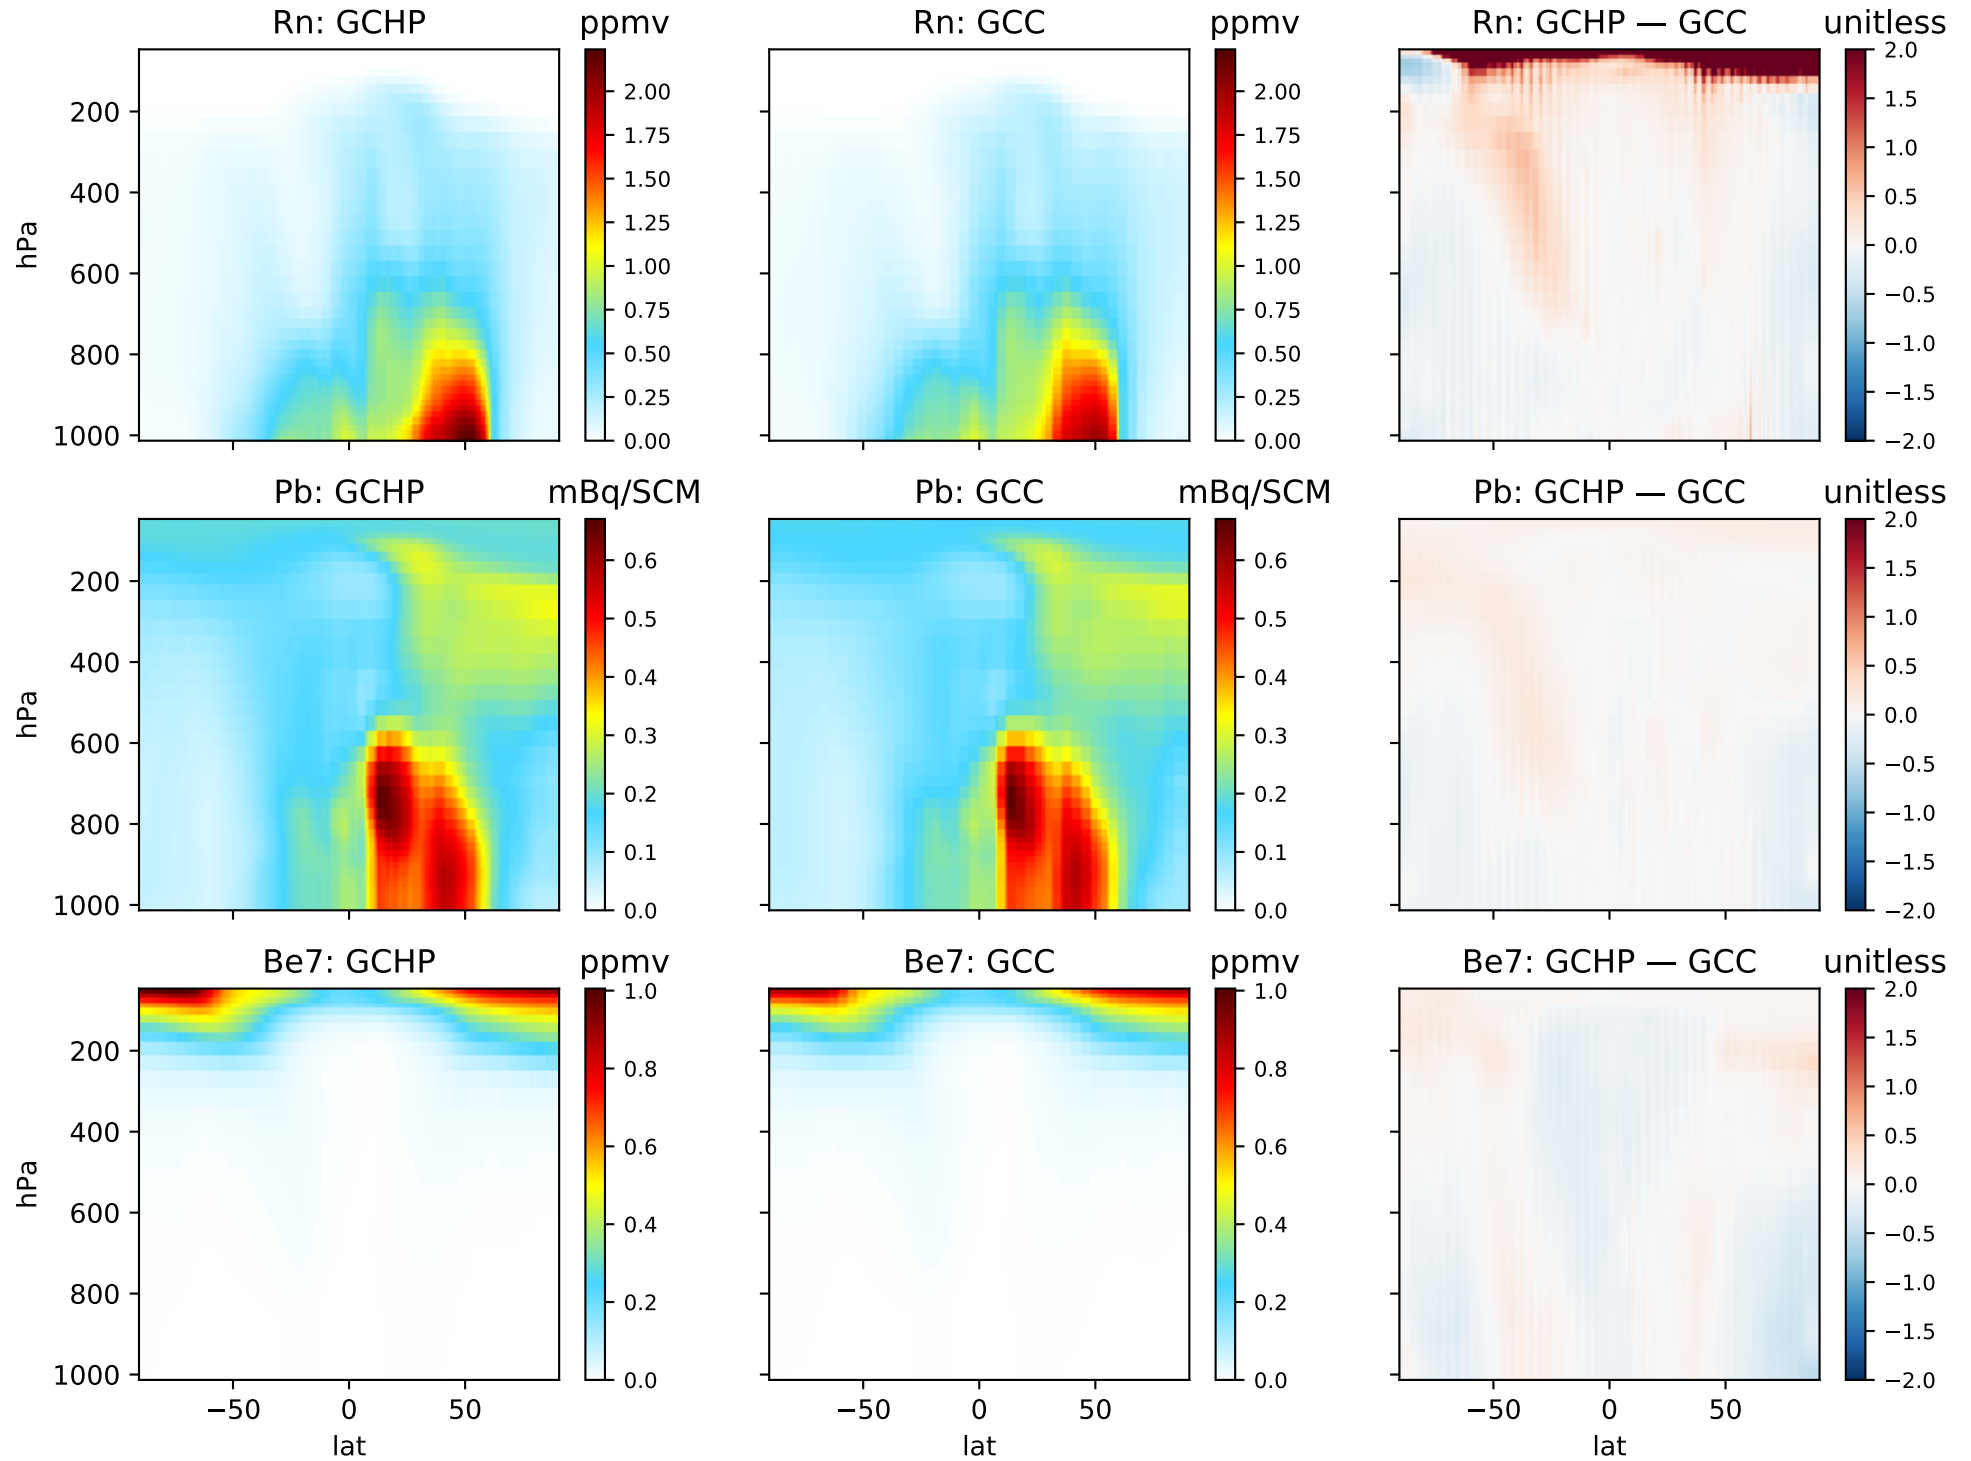

v11-02b-HP-Jul-TURBDAY: zonal mean trop

# v11-02b-HP-Jul-TURBDAY: zonal mean trop