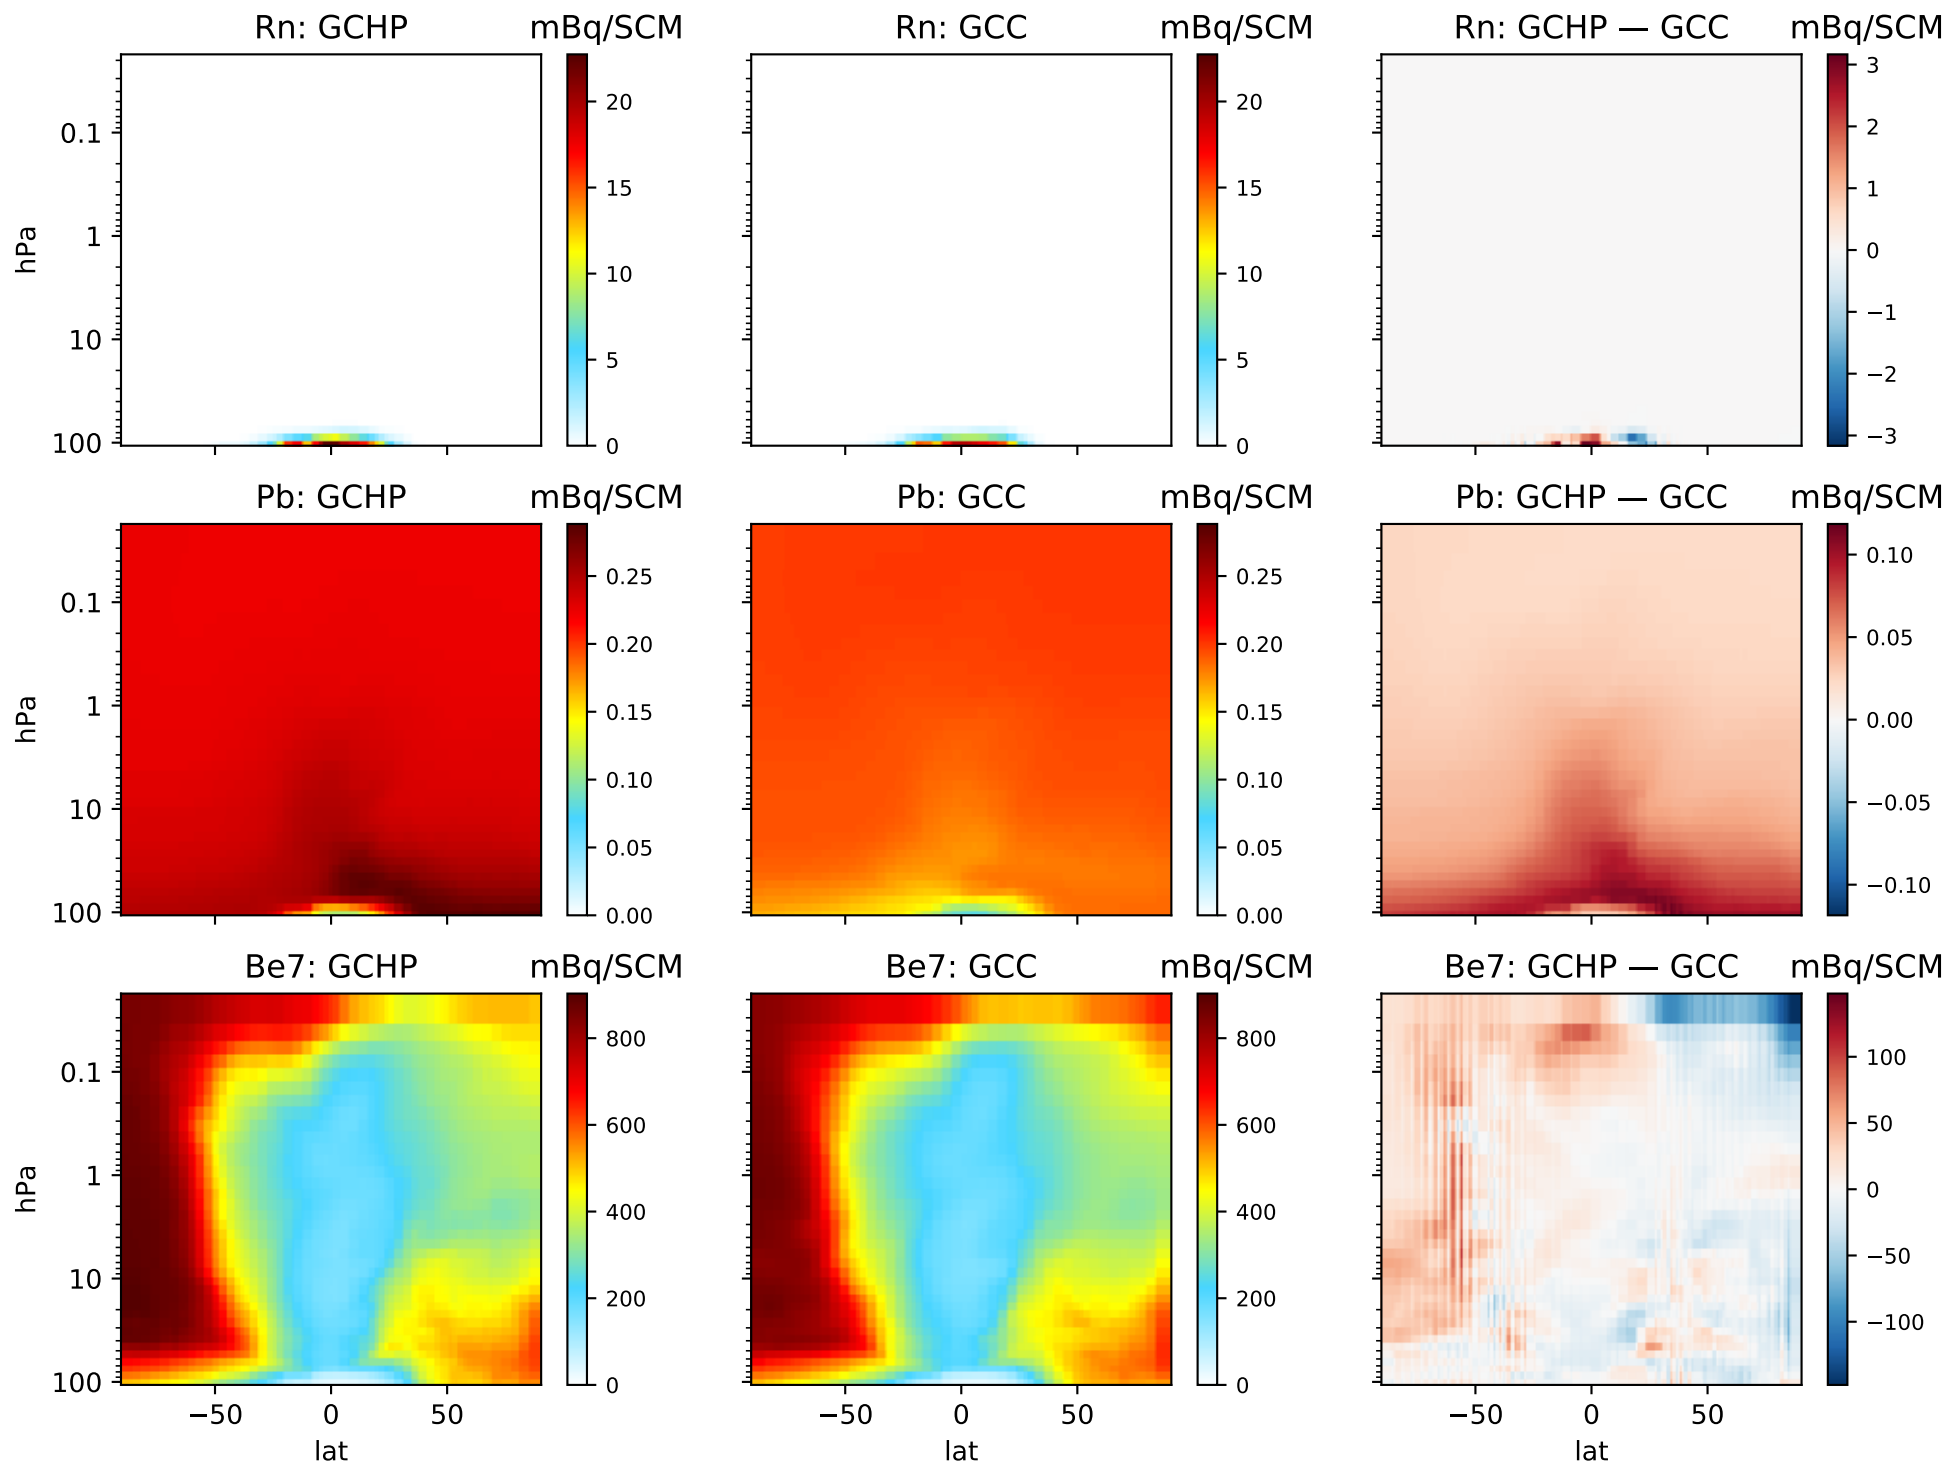

v11-02b-HP-Jan-VDIFF: 180 lon strat

v11-02b-HP-Jan-VDIFF: 180 lon strat