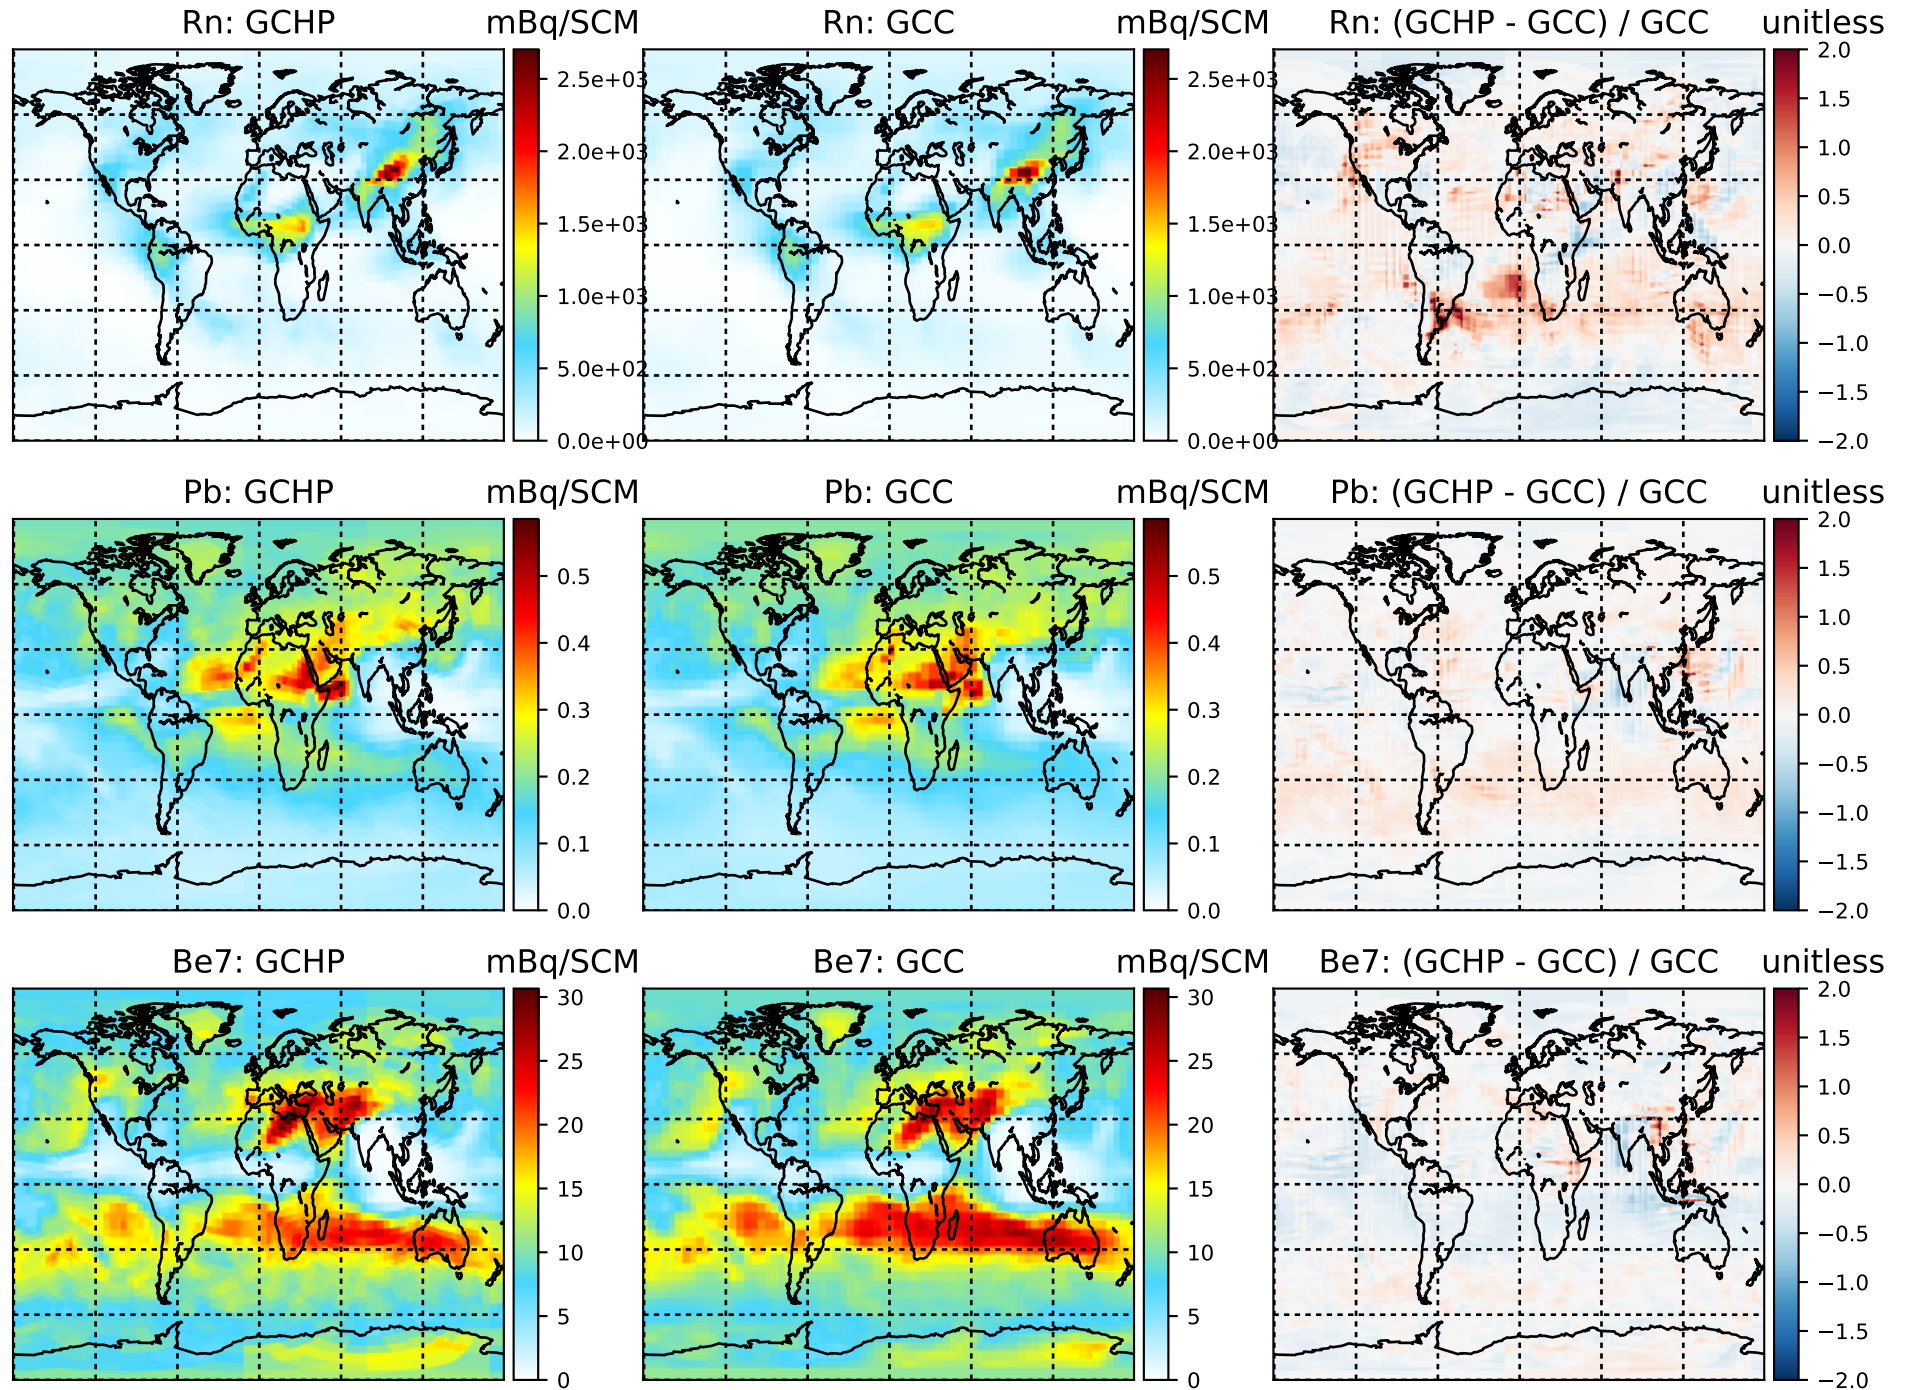

v11-02b-HP-Jul-VDIFF: 500 hpa

v11-02b-HP-Jul-VDIFF: 500 hpa