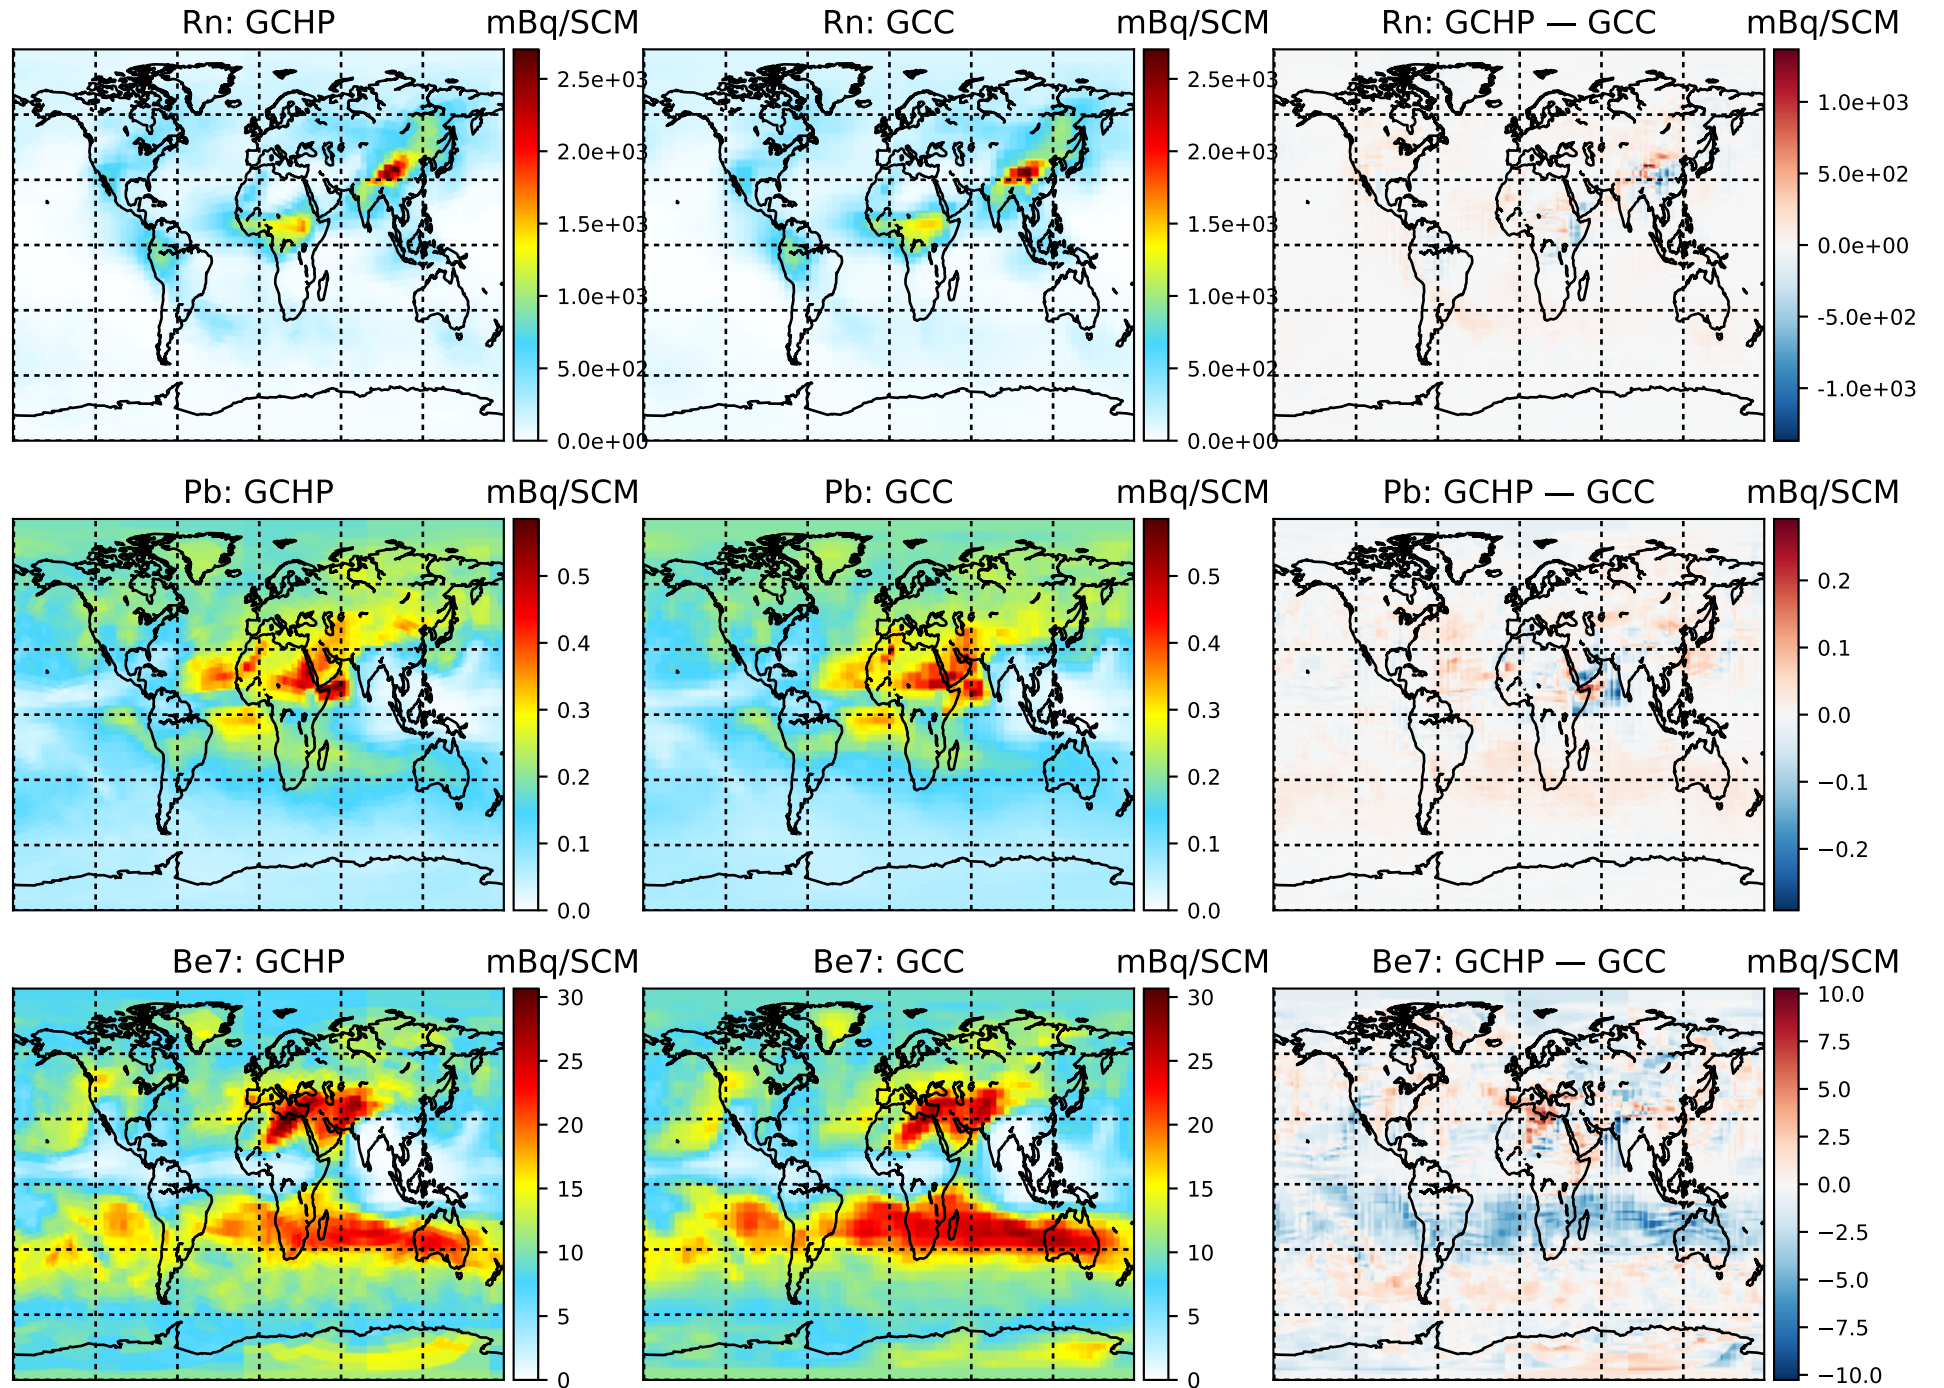

v11-02b-HP-Jul-VDIFF: 500 hpa

v11-02b-HP-Jul-VDIFF: 500 hpa