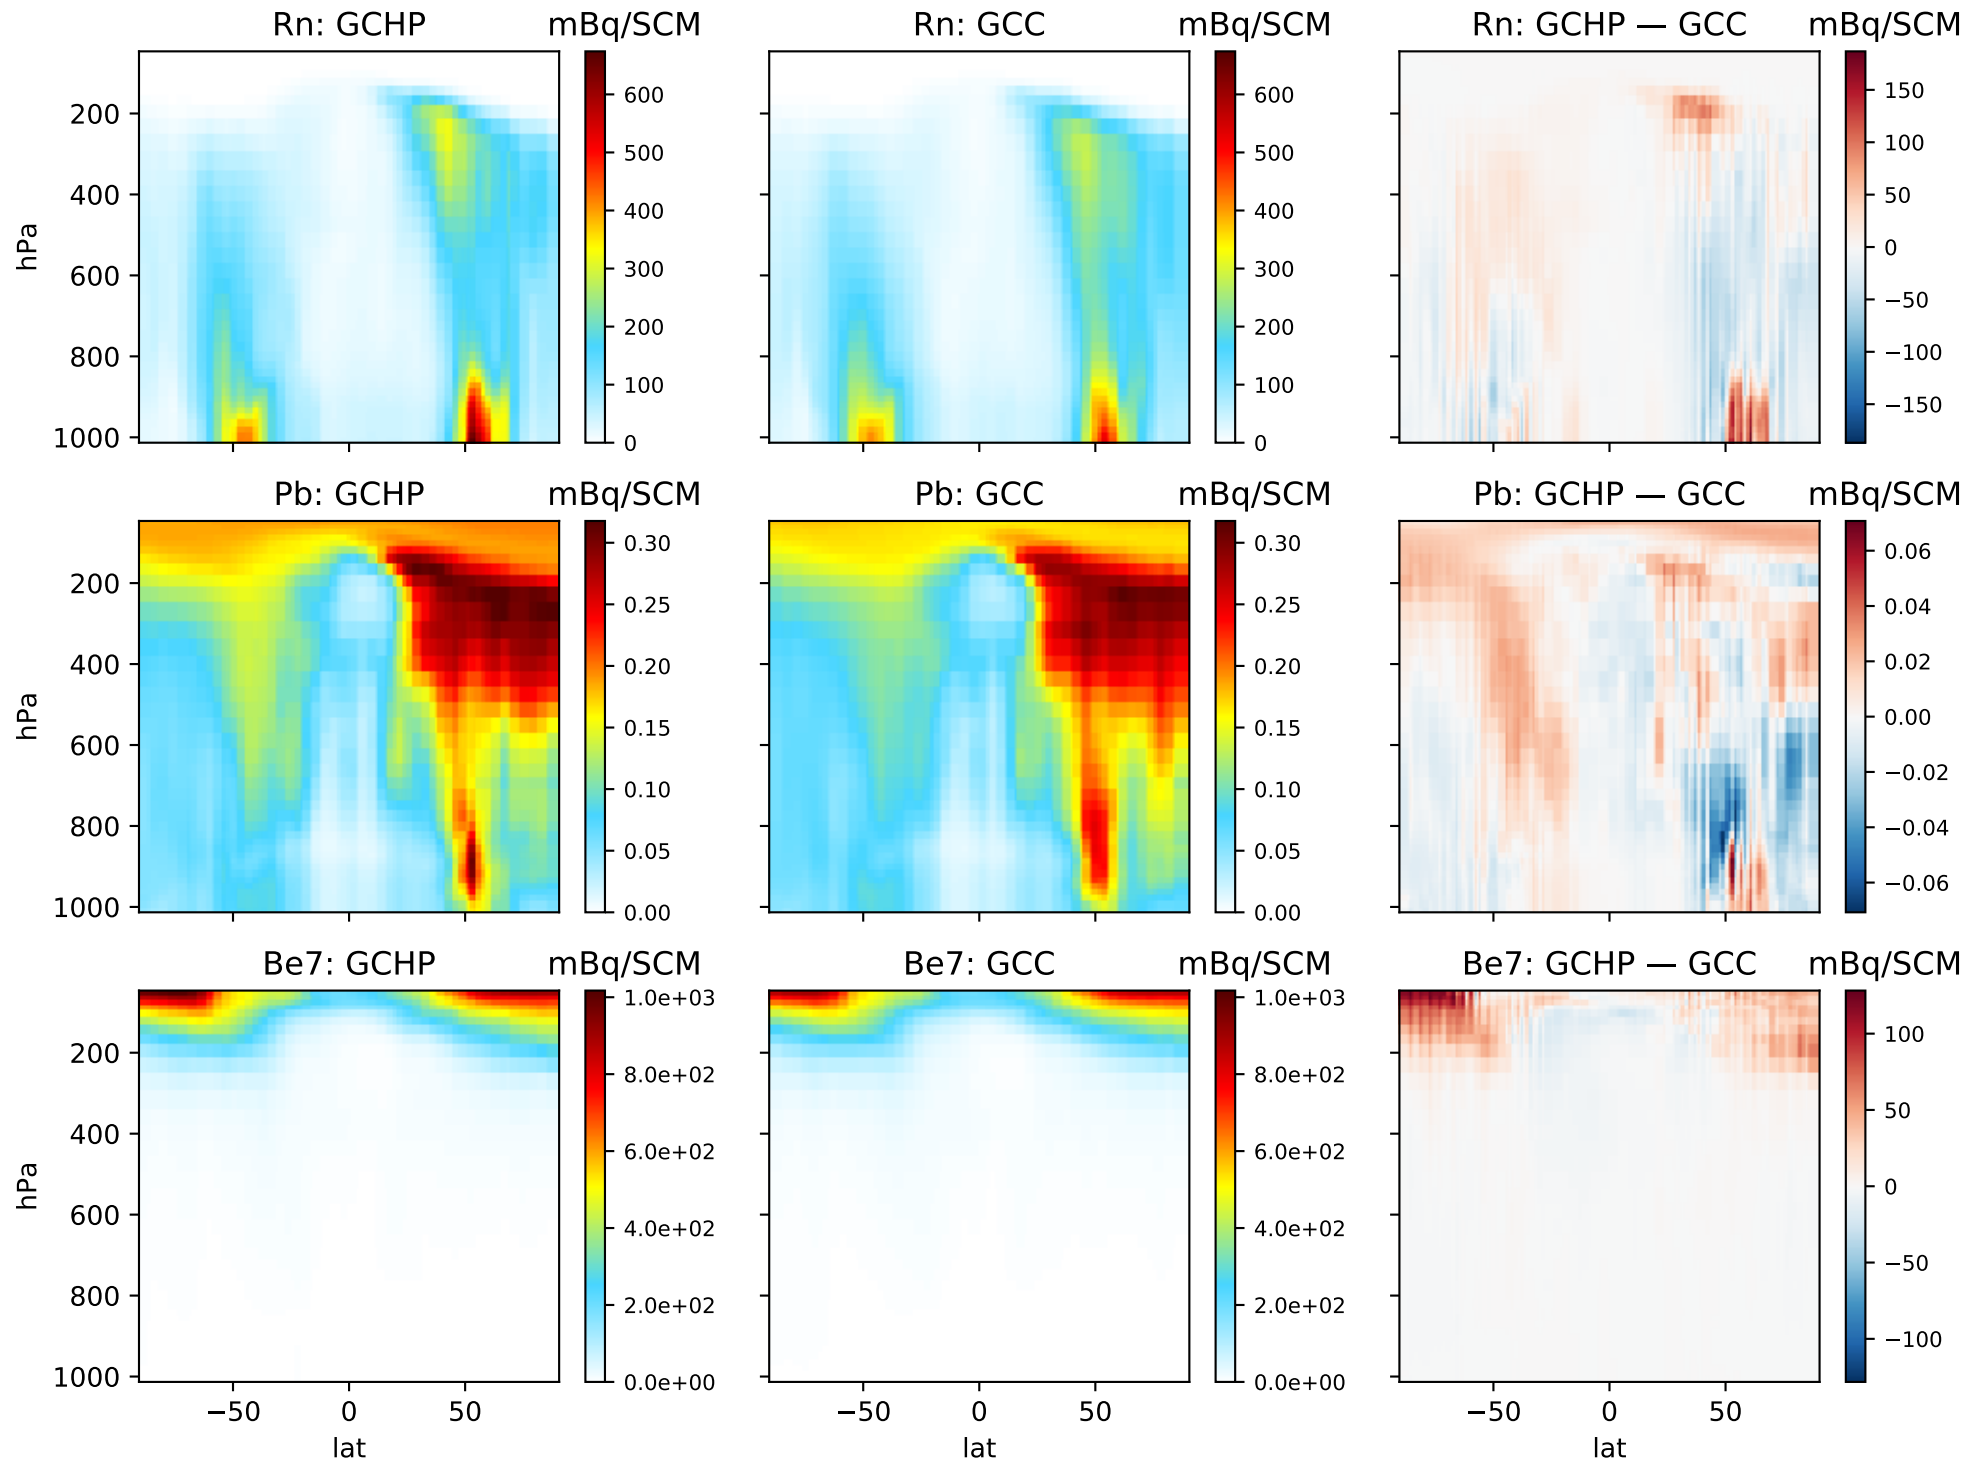

v11-02b-HP-Jul-VDIFF: 180 lon trop

v11-02b-HP-Jul-VDIFF: 180 lon trop