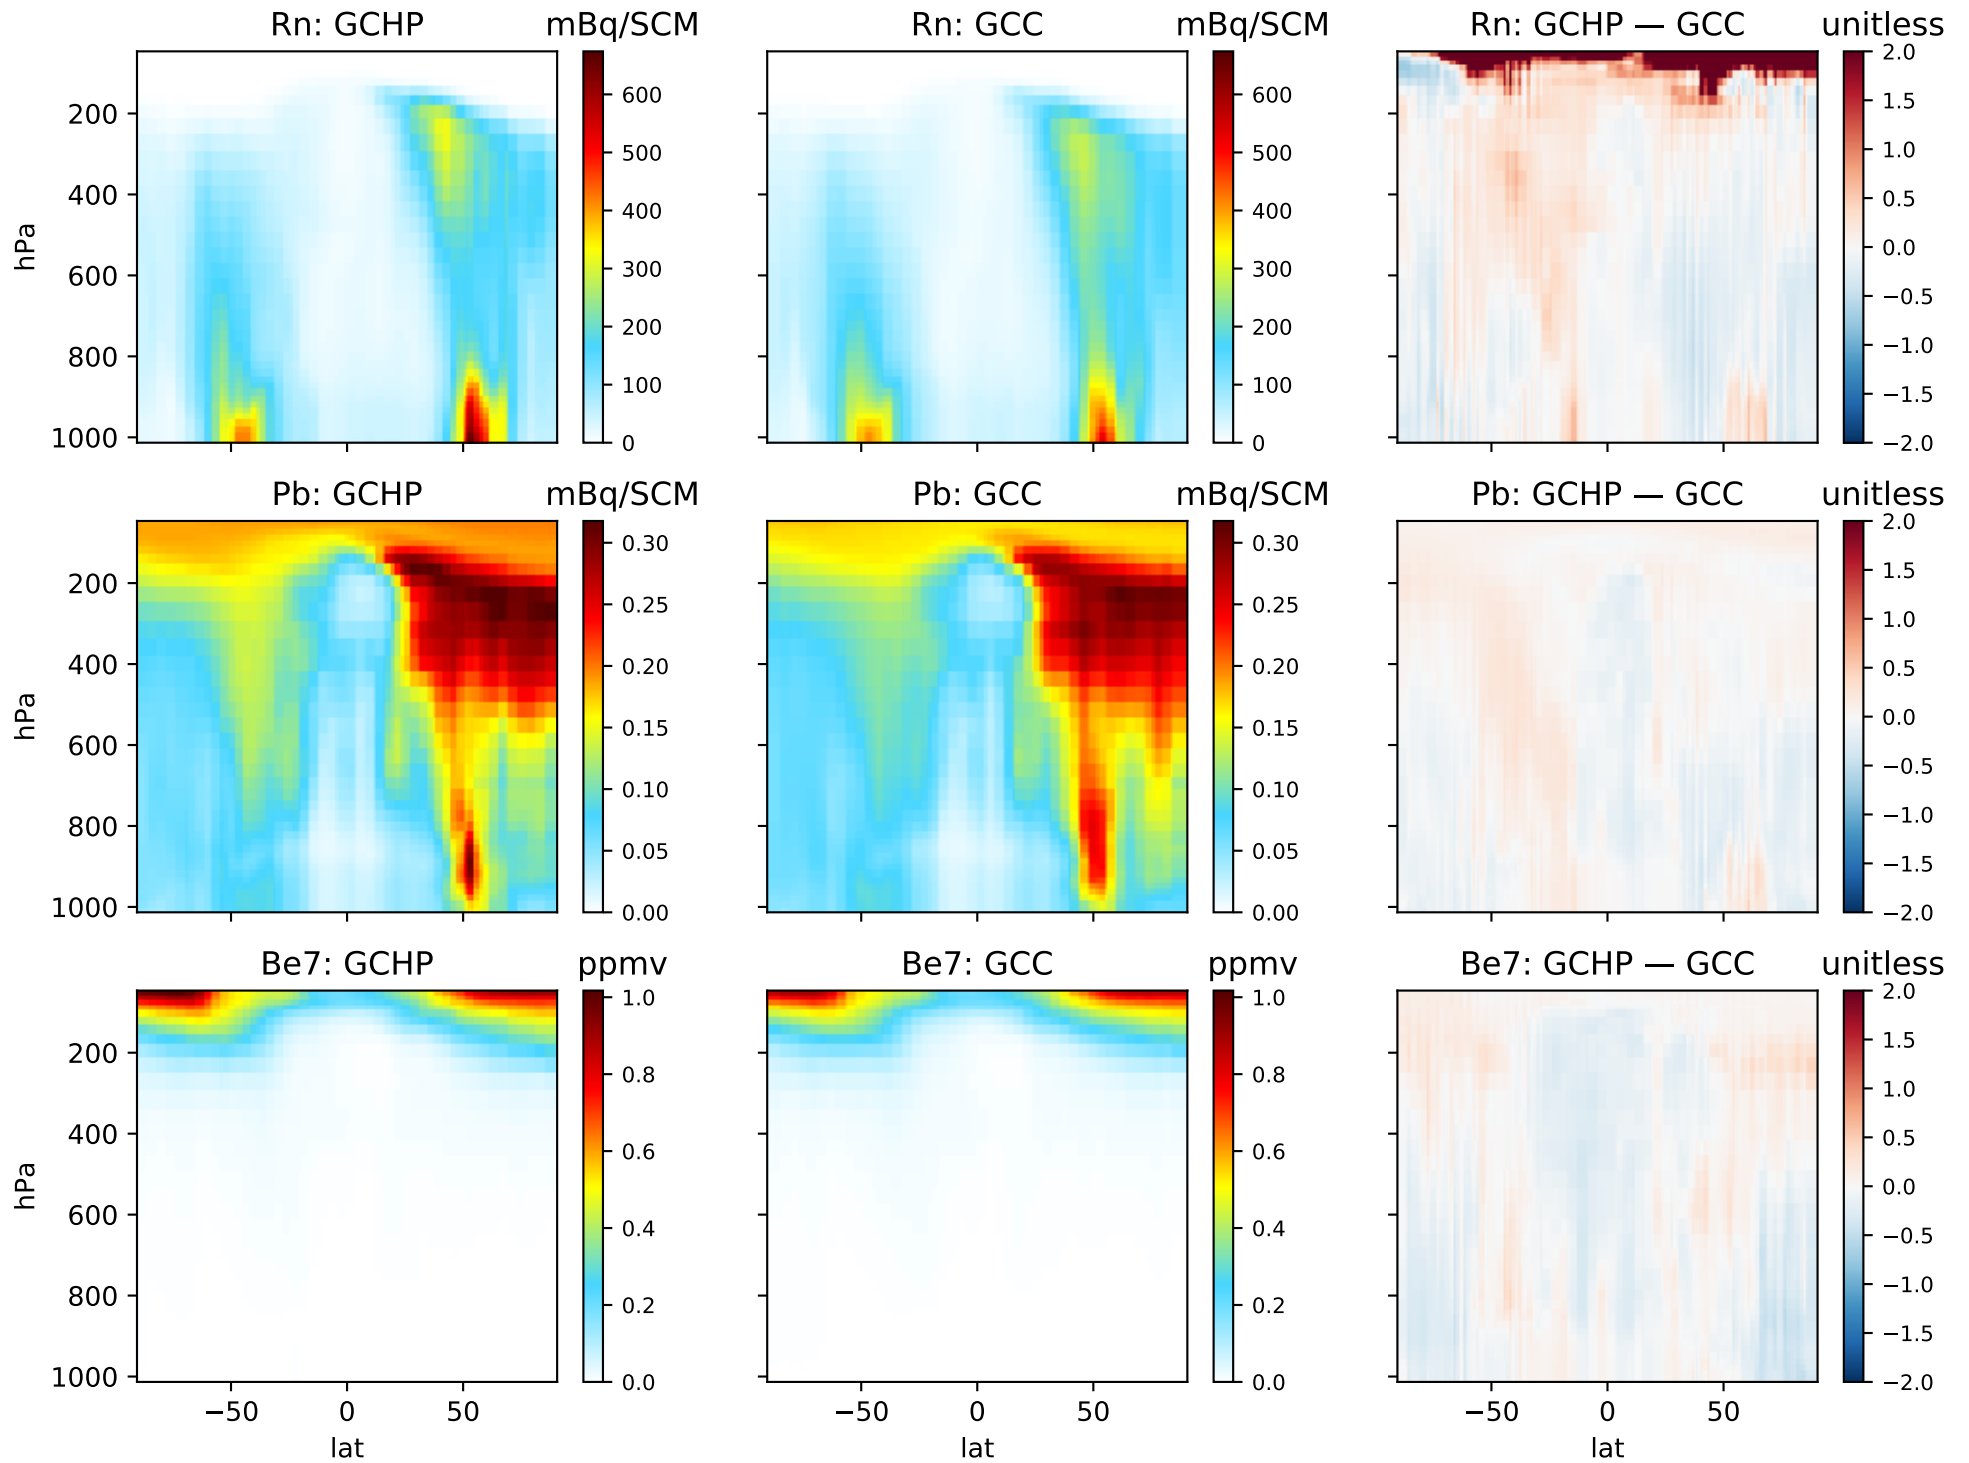

v11-02b-HP-Jul-VDIFF: 180 lon trop

# v11-02b-HP-Jul-VDIFF: 180 lon trop