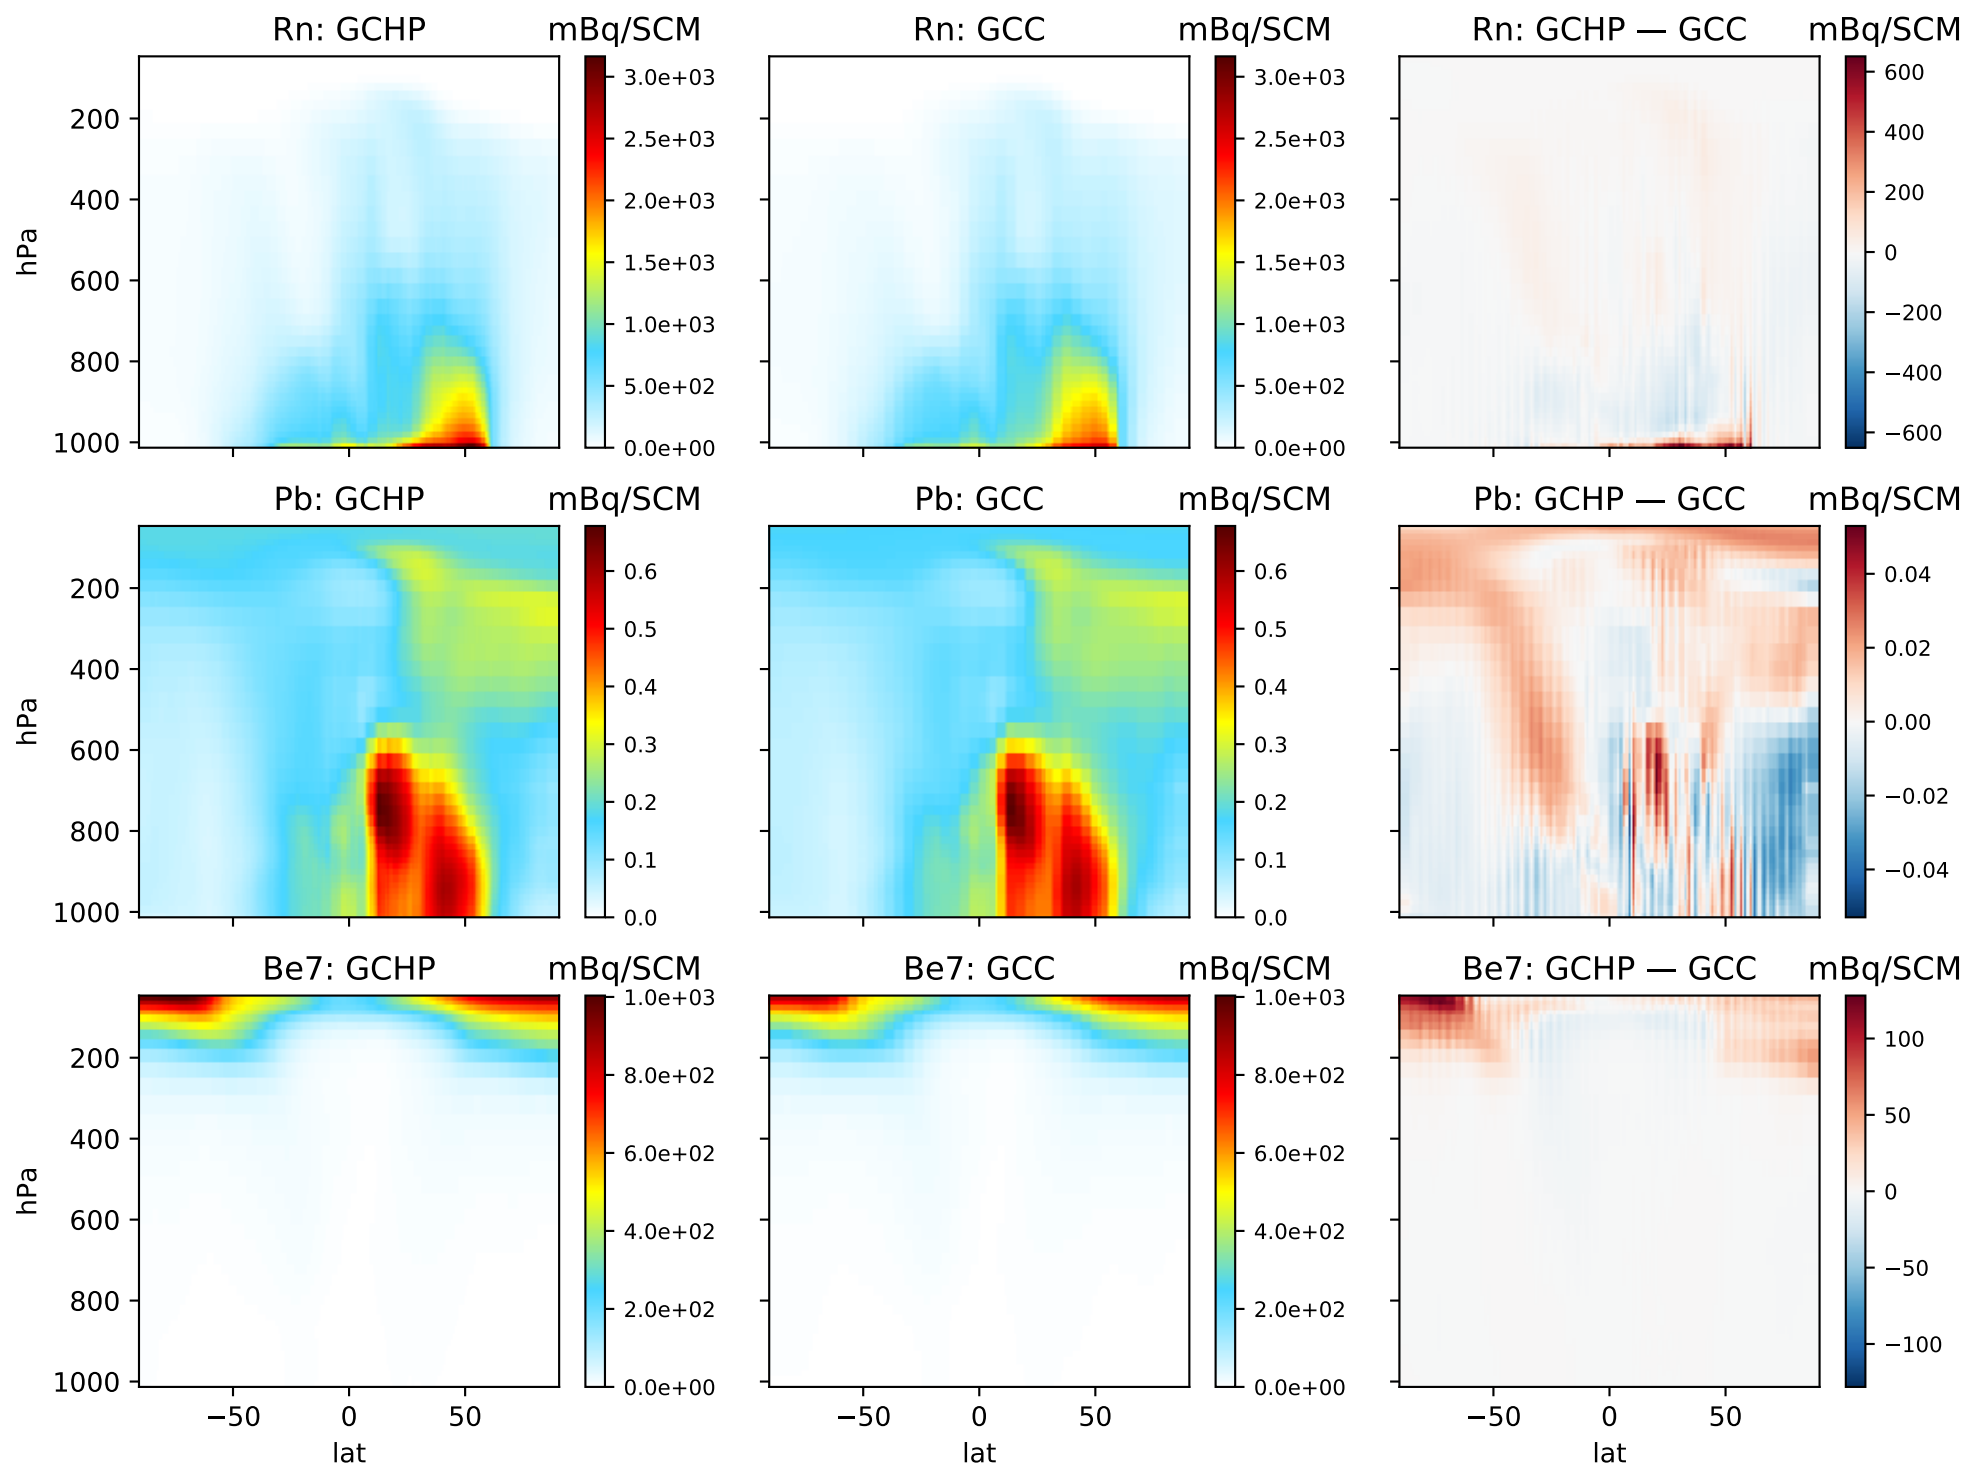

v11-02b-HP-Jul-VDIFF: zonal mean trop

# v11-02b-HP-Jul-VDIFF: zonal mean trop