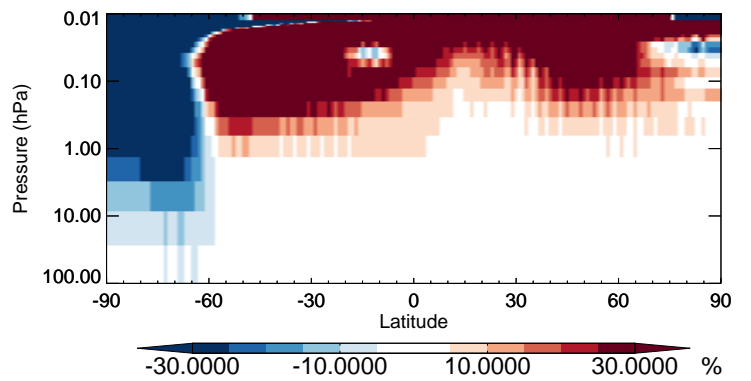

v11-02b-HP / v11-02a
CFC11 - Strat zonal mean % diff for Jul