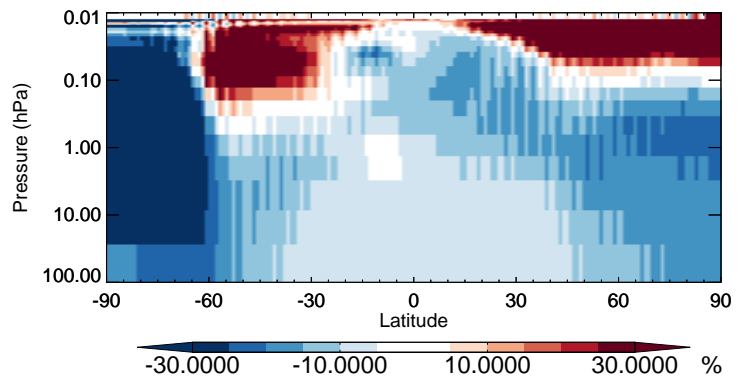

v11-02b-HP / v11-02a
MGLY - Strat zonal mean % diff for Jul

v11-02b-HP / v11-02a
EOH - Strat zonal mean % diff for Jul