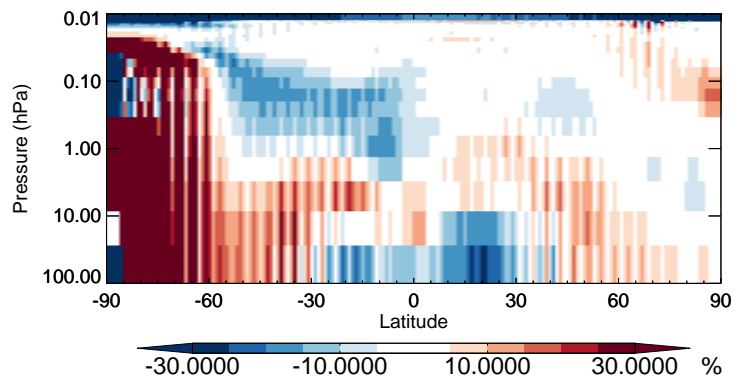

v11-02b-HP / v11-02a
ClNO3 - Strat zonal mean % diff for Jul