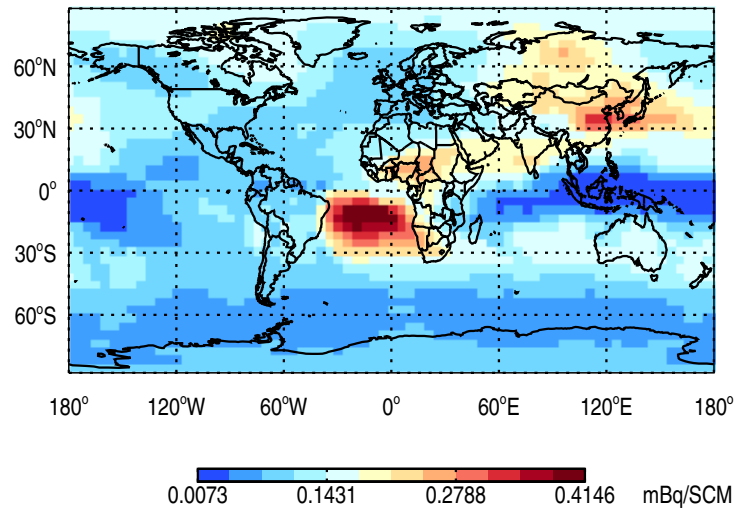

GEOS-Chem v11-02b-RnPbBePasv-TURBDAY Tracer Maps at Surface and 500 hPa

trac_avg.v11-02b-47L-RnPbBePasv-TURBDAY.Jan

Tracer Map @ Surface - Rn

Tracer Map @ 500 hPa - Rn

Tracer Map @ Surface - Pb

Tracer Map @ 500 hPa - Pb

Tracer Map @ Surface - Be7

Tracer Map @ 500 hPa - Be7

GEOS-Chem v11-02b-RnPbBePasv-TURBDAY Tracer Maps at Surface and 500 hPa

trac_avg.v11-02b-47L-RnPbBePasv-TURBDAY.Jan

Tracer Map @ Surface - PASV

Tracer Map @ 500 hPa - PASV