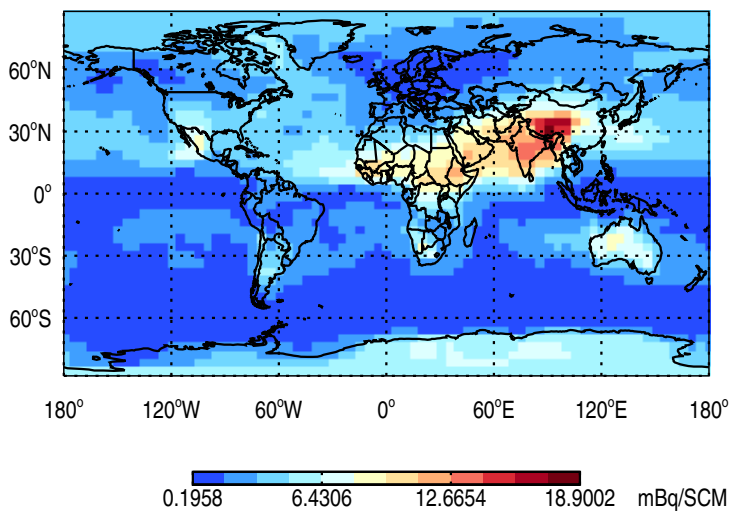

GEOS-Chem v11-02b-RnPbBePasv-TURBDAY Tracer Maps at Surface and 500 hPa

trac_avg.v11-02b-47L-RnPbBePasv-TURBDAY.Jan

Tracer Map @ Surface - Rn

Tracer Map @ 500 hPa - Rn

Tracer Map @ Surface - Pb

Tracer Map @ 500 hPa - Pb

Tracer Map @ Surface - Be7

Tracer Map @ 500 hPa - Be7

GEOS-Chem v11-02b-RnPbBePasv-TURBDAY Tracer Maps at Surface and 500 hPa

trac_avg.v11-02b-47L-RnPbBePasv-TURBDAY.Jan

Tracer Map @ Surface - PASV

Tracer Map @ 500 hPa - PASV