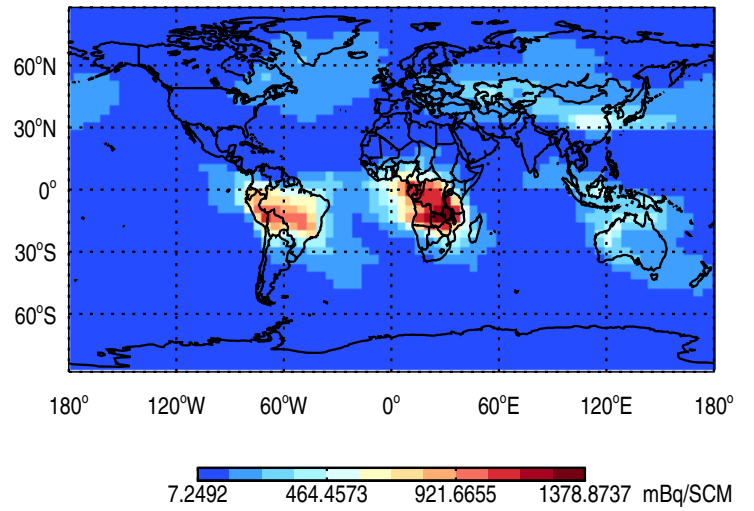

GEOS-Chem v11-02b-RnPbBePasv-TURBDAY Tracer Maps at Surface and 500 hPa

trac_avg.v11-02b-47L-RnPbBePasv-TURBDAY.Jan

Tracer Map @ Surface - Rn

Tracer Map @ 500 hPa - Rn

Tracer Map @ Surface - Pb

Tracer Map @ 500 hPa - Pb

Tracer Map @ Surface - Be7

Tracer Map @ 500 hPa - Be7

GEOS-Chem v11-02b-RnPbBePasv-TURBDAY Tracer Maps at Surface and 500 hPa

trac_avg.v11-02b-47L-RnPbBePasv-TURBDAY.Jan

Tracer Map @ Surface - PASV

Tracer Map @ 500 hPa - PASV