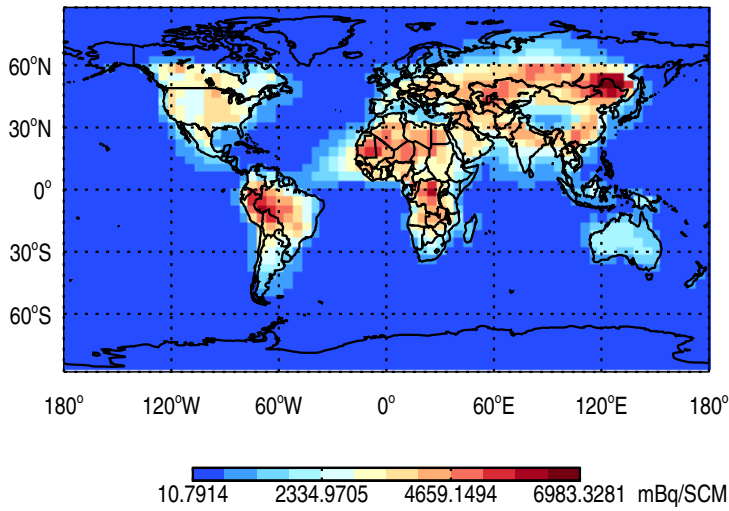

GEOS-Chem v11-02b-RnPbBePasv-TURBDAY Tracer Maps at Surface and 500 hPa

trac_avg.v11-02b-47L-RnPbBePasv-TURBDAY.Jan

Tracer Map @ Surface - Rn

Tracer Map @ 500 hPa - Rn

Tracer Map @ Surface - Pb

Tracer Map @ 500 hPa - Pb

Tracer Map @ Surface - Be7

Tracer Map @ 500 hPa - Be7

GEOS-Chem v11-02b-RnPbBePasv-TURBDAY Tracer Maps at Surface and 500 hPa

trac_avg.v11-02b-47L-RnPbBePasv-TURBDAY.Jan

Tracer Map @ Surface - PASV

Tracer Map @ 500 hPa - PASV