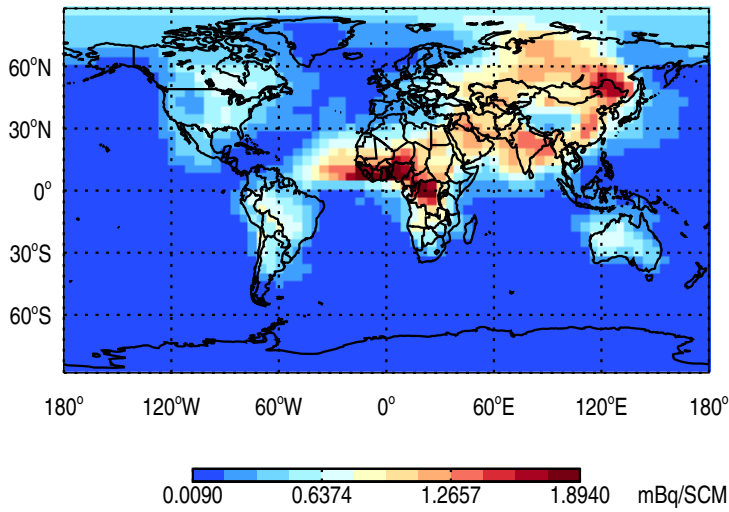

GEOS-Chem v11-02b-RnPbBePasv-TURBDAY Tracer Maps at Surface and 500 hPa

trac_avg.v11-02b-47L-RnPbBePasv-TURBDAY.Jan

Tracer Map @ Surface - Rn

Tracer Map @ 500 hPa - Rn

Tracer Map @ Surface - Pb

Tracer Map @ 500 hPa - Pb

Tracer Map @ Surface - Be7

Tracer Map @ 500 hPa - Be7

GEOS-Chem v11-02b-RnPbBePasv-TURBDAY Tracer Maps at Surface and 500 hPa

trac_avg.v11-02b-47L-RnPbBePasv-TURBDAY.Jan

Tracer Map @ Surface - PASV

Tracer Map @ 500 hPa - PASV