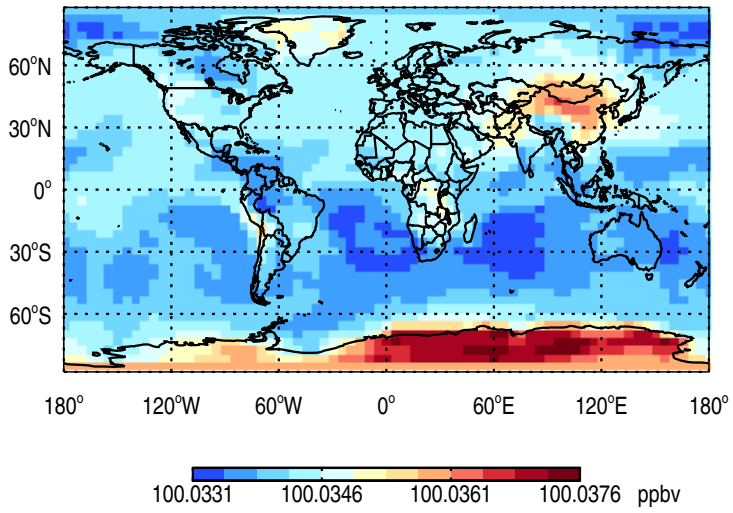

GEOS-Chem v11-02b-RnPbBePasv-TURBDAY Tracer Maps at Surface and 500 hPa

trac_avg.v11-02b-47L-RnPbBePasv-TURBDAY.Jan

Tracer Map @ Surface - Rn

Tracer Map @ 500 hPa - Rn

Tracer Map @ Surface - Pb

Tracer Map @ 500 hPa - Pb

Tracer Map @ Surface - Be7

Tracer Map @ 500 hPa - Be7

GEOS-Chem v11-02b-RnPbBePasv-TURBDAY Tracer Maps at Surface and 500 hPa

trac_avg.v11-02b-47L-RnPbBePasv-TURBDAY.Jan

Tracer Map @ Surface - PASV

Tracer Map @ 500 hPa - PASV