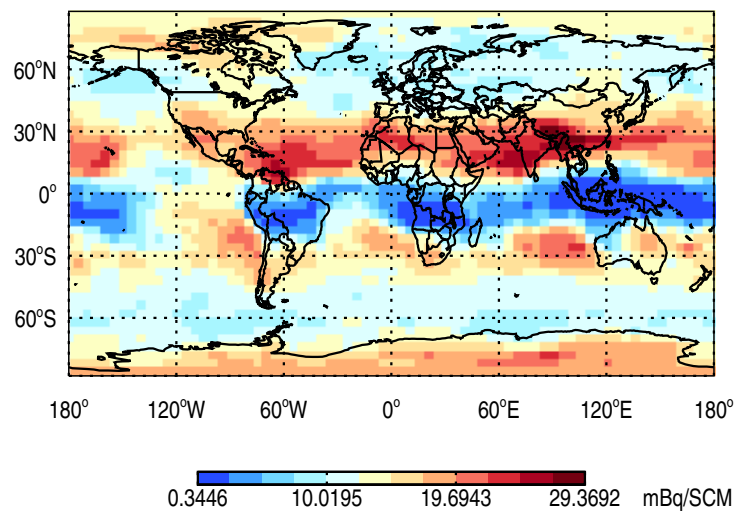

GEOS-Chem v11-02b-RnPbBePasv-TURBDAY Tracer Maps at Surface and 500 hPa

trac_avg.v11-02b-47L-RnPbBePasv-TURBDAY.Jan

Tracer Map @ Surface - Rn

Tracer Map @ 500 hPa - Rn

Tracer Map @ Surface - Pb

Tracer Map @ 500 hPa - Pb

Tracer Map @ Surface - Be7

Tracer Map @ 500 hPa - Be7

GEOS-Chem v11-02b-RnPbBePasv-TURBDAY Tracer Maps at Surface and 500 hPa

trac_avg.v11-02b-47L-RnPbBePasv-TURBDAY.Jan

Tracer Map @ Surface - PASV

Tracer Map @ 500 hPa - PASV