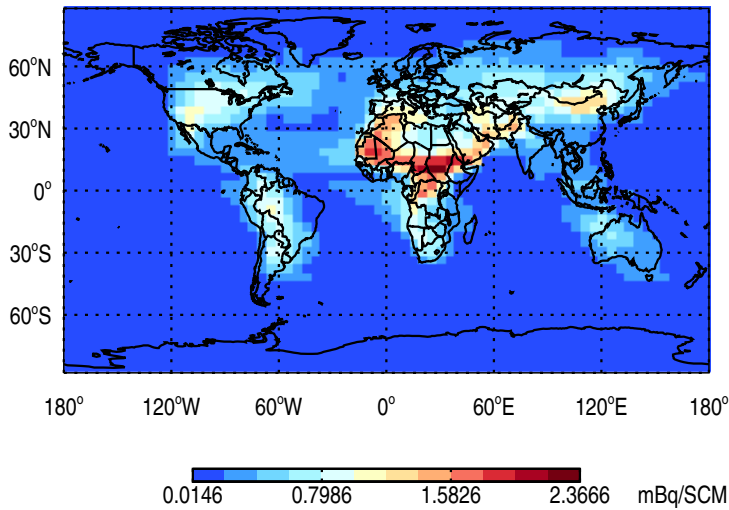

GEOS-Chem v11-02b-RnPbBePasv-TURBDAY Tracer Maps at Surface and 500 hPa

trac_avg.v11-02b-47L-RnPbBePasv-TURBDAY.Jul

Tracer Map @ Surface - Rn

Tracer Map @ 500 hPa - Rn

Tracer Map @ Surface - Pb

Tracer Map @ 500 hPa - Pb

Tracer Map @ Surface - Be7

Tracer Map @ 500 hPa - Be7

GEOS-Chem v11-02b-RnPbBePasv-TURBDAY Tracer Maps at Surface and 500 hPa

trac_avg.v11-02b-47L-RnPbBePasv-TURBDAY.Jul

Tracer Map @ Surface - PASV

Tracer Map @ 500 hPa - PASV