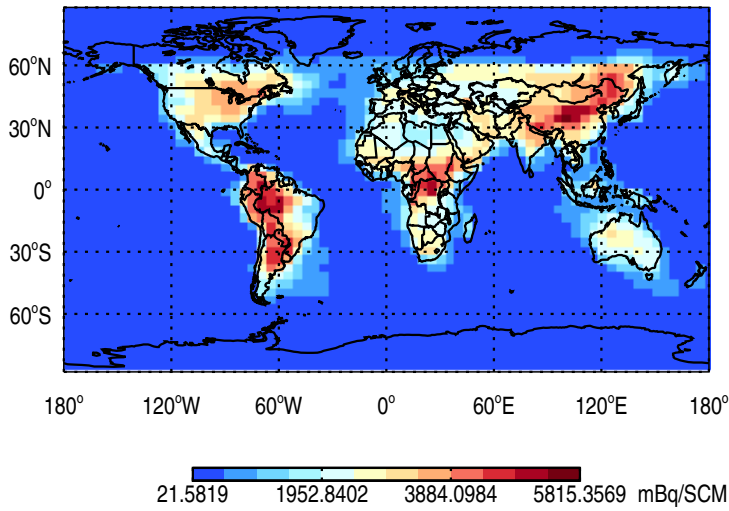

GEOS-Chem v11-02b-RnPbBePasv-TURBDAY Tracer Maps at Surface and 500 hPa

trac_avg.v11-02b-47L-RnPbBePasv-TURBDAY.Jul

Tracer Map @ Surface - Rn

Tracer Map @ 500 hPa - Rn

Tracer Map @ Surface - Pb

Tracer Map @ 500 hPa - Pb

Tracer Map @ Surface - Be7

Tracer Map @ 500 hPa - Be7

GEOS-Chem v11-02b-RnPbBePasv-TURBDAY Tracer Maps at Surface and 500 hPa

trac_avg.v11-02b-47L-RnPbBePasv-TURBDAY.Jul

Tracer Map @ Surface - PASV

Tracer Map @ 500 hPa - PASV