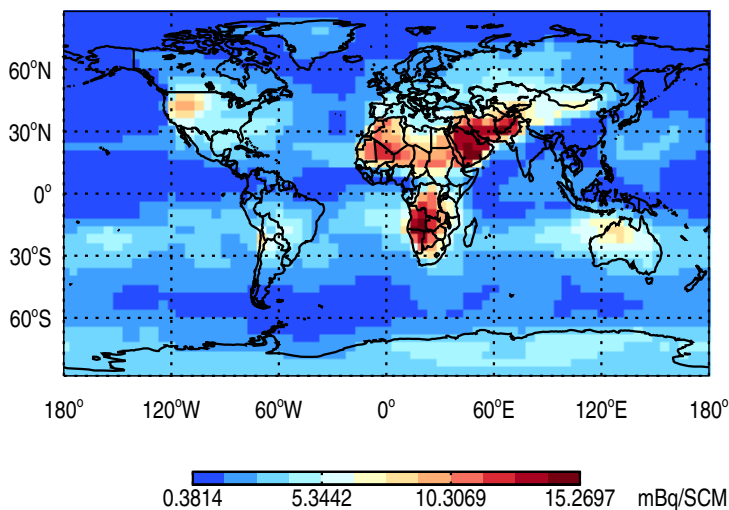

GEOS-Chem v11-02b-RnPbBePasv-TURBDAY Tracer Maps at Surface and 500 hPa

trac_avg.v11-02b-47L-RnPbBePasv-TURBDAY.Jul

Tracer Map @ Surface - Rn

Tracer Map @ 500 hPa - Rn

Tracer Map @ Surface - Pb

Tracer Map @ 500 hPa - Pb

Tracer Map @ Surface - Be7

Tracer Map @ 500 hPa - Be7

GEOS-Chem v11-02b-RnPbBePasv-TURBDAY Tracer Maps at Surface and 500 hPa

trac_avg.v11-02b-47L-RnPbBePasv-TURBDAY.Jul

Tracer Map @ Surface - PASV

Tracer Map @ 500 hPa - PASV