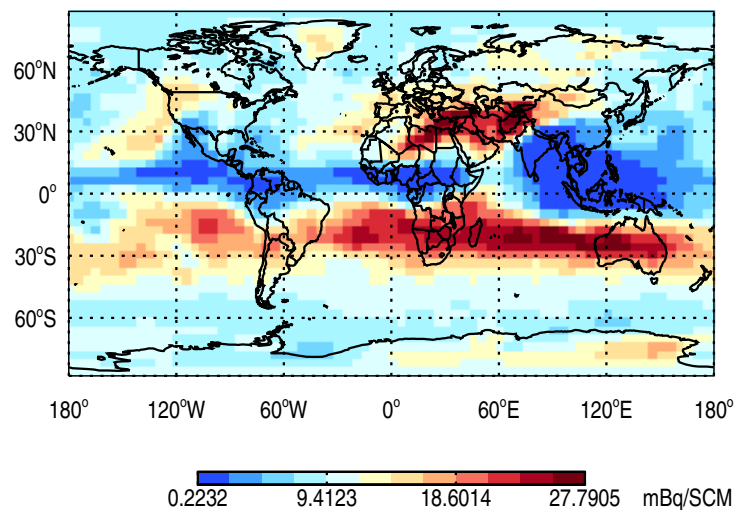

GEOS-Chem v11-02b-RnPbBePasv-TURBDAY Tracer Maps at Surface and 500 hPa

trac_avg.v11-02b-47L-RnPbBePasv-TURBDAY.Jul

Tracer Map @ Surface - Rn

Tracer Map @ 500 hPa - Rn

Tracer Map @ Surface - Pb

Tracer Map @ 500 hPa - Pb

Tracer Map @ Surface - Be7

Tracer Map @ 500 hPa - Be7

GEOS-Chem v11-02b-RnPbBePasv-TURBDAY Tracer Maps at Surface and 500 hPa

trac_avg.v11-02b-47L-RnPbBePasv-TURBDAY.Jul

Tracer Map @ Surface - PASV

Tracer Map @ 500 hPa - PASV