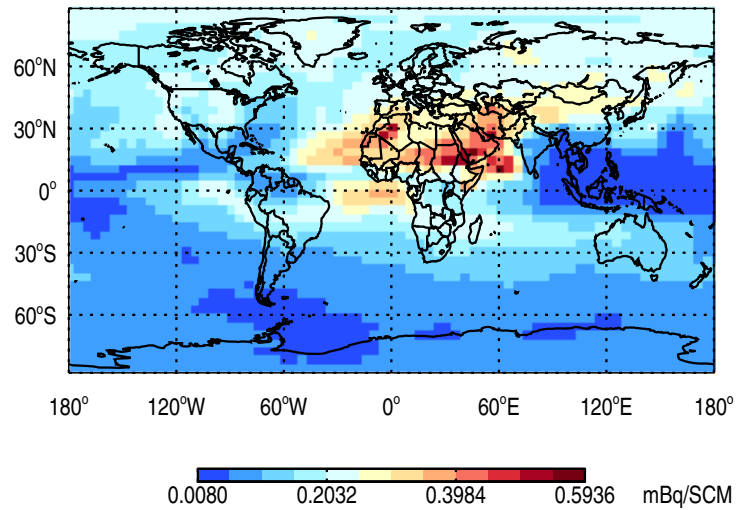

GEOS-Chem v11-02b-RnPbBePasv-TURBDAY Tracer Maps at Surface and 500 hPa

trac_avg.v11-02b-47L-RnPbBePasv-TURBDAY.Jul

Tracer Map @ Surface - Rn

Tracer Map @ 500 hPa - Rn

Tracer Map @ Surface - Pb

Tracer Map @ 500 hPa - Pb

Tracer Map @ Surface - Be7

Tracer Map @ 500 hPa - Be7

GEOS-Chem v11-02b-RnPbBePasv-TURBDAY Tracer Maps at Surface and 500 hPa

trac_avg.v11-02b-47L-RnPbBePasv-TURBDAY.Jul

Tracer Map @ Surface - PASV

Tracer Map @ 500 hPa - PASV