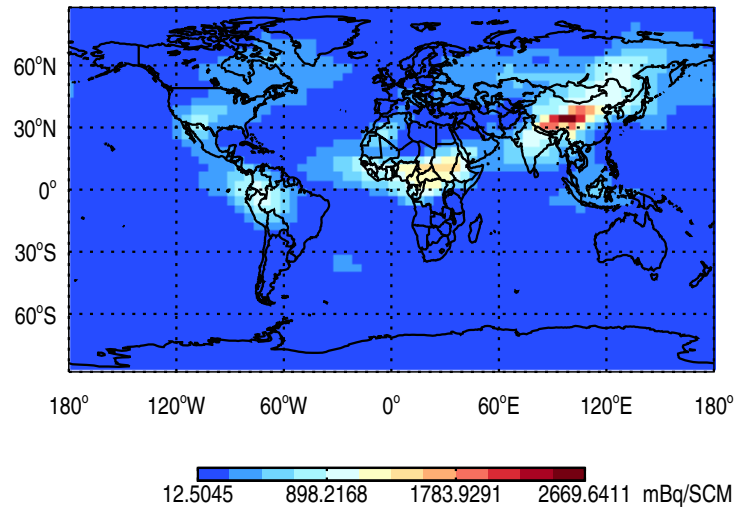

GEOS-Chem v11-02b-RnPbBePasv-TURBDAY Tracer Maps at Surface and 500 hPa

trac_avg.v11-02b-47L-RnPbBePasv-TURBDAY.Jul

Tracer Map @ Surface - Rn

Tracer Map @ 500 hPa - Rn

Tracer Map @ Surface - Pb

Tracer Map @ 500 hPa - Pb

Tracer Map @ Surface - Be7

Tracer Map @ 500 hPa - Be7

GEOS-Chem v11-02b-RnPbBePasv-TURBDAY Tracer Maps at Surface and 500 hPa

trac_avg.v11-02b-47L-RnPbBePasv-TURBDAY.Jul

Tracer Map @ Surface - PASV

Tracer Map @ 500 hPa - PASV