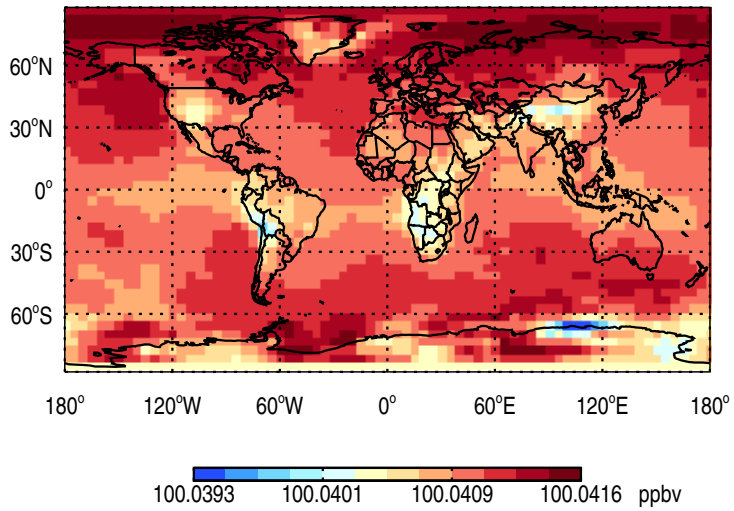

GEOS-Chem v11-02b-RnPbBePasv-TURBDAY Tracer Maps at Surface and 500 hPa

trac_avg.v11-02b-47L-RnPbBePasv-TURBDAY.Jul

Tracer Map @ Surface - Rn

Tracer Map @ 500 hPa - Rn

Tracer Map @ Surface - Pb

Tracer Map @ 500 hPa - Pb

Tracer Map @ Surface - Be7

Tracer Map @ 500 hPa - Be7

GEOS-Chem v11-02b-RnPbBePasv-TURBDAY Tracer Maps at Surface and 500 hPa

trac_avg.v11-02b-47L-RnPbBePasv-TURBDAY.Jul

Tracer Map @ Surface - PASV

Tracer Map @ 500 hPa - PASV