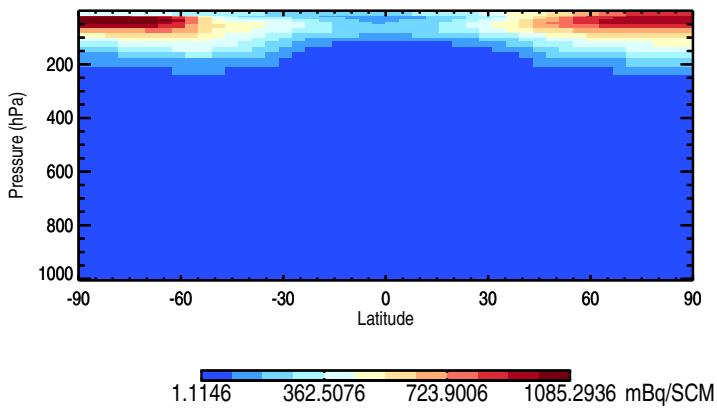

GEOS-Chem v11-02b-RnPbBePasv-TURBDAY Zonal mean and curtain at 180E

trac_avg.v11-02b-47L-RnPbBePasv-TURBDAY.Jul

Tracer Curtain Zonal mean - Rn

Tracer Curtain @ -180.000 - Rn

Tracer Curtain Zonal mean - Pb

Tracer Curtain @ -180.000 - Pb

Tracer Curtain Zonal mean - Be7

Tracer Curtain @ -180.000 - Be7

GEOS-Chem v11-02b-RnPbBePasv-TURBDAY Zonal mean and curtain at 180E

trac_avg.v11-02b-47L-RnPbBePasv-TURBDAY.Jul

Tracer Curtain Zonal mean - PASV

100.0103 100.0211 100.0320 100.0428 ppbv

Tracer Curtain @ -180.000 - PASV

100.0103 100.0213 100.0324 100.0434 ppbv