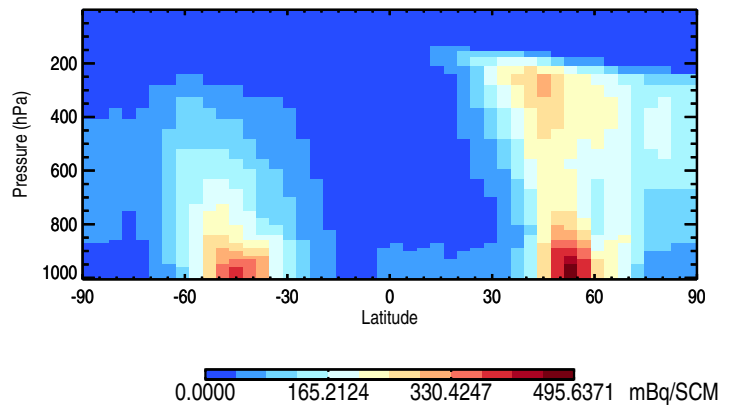

GEOS-Chem v11-02b-RnPbBePasv-TURBDAY Zonal mean and curtain at 180E

trac_avg.v11-02b-47L-RnPbBePasv-TURBDAY.Jul

Tracer Curtain Zonal mean - Rn

Tracer Curtain @ -180.000 - Rn

Tracer Curtain Zonal mean - Pb

Tracer Curtain @ -180.000 - Pb

Tracer Curtain Zonal mean - Be7

Tracer Curtain @ -180.000 - Be7

GEOS-Chem v11-02b-RnPbBePasv-TURBDAY Zonal mean and curtain at 180E

trac_avg.v11-02b-47L-RnPbBePasv-TURBDAY.Jul

Tracer Curtain Zonal mean - PASV

100.0103 100.0211 100.0320 100.0428 ppbv

Tracer Curtain @ -180.000 - PASV

100.0103 100.0213 100.0324 100.0434 ppbv