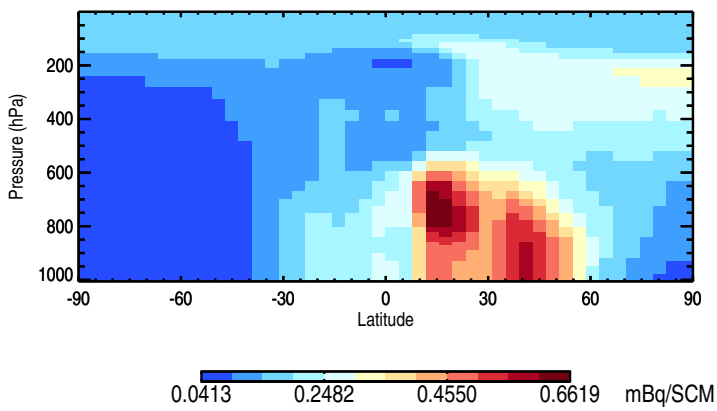

GEOS-Chem v11-02b-RnPbBePasv-TURBDAY Zonal mean and curtain at 180E

trac_avg.v11-02b-47L-RnPbBePasv-TURBDAY.Jul

Tracer Curtain Zonal mean - Rn

Tracer Curtain @ -180.000 - Rn

Tracer Curtain Zonal mean - Pb

Tracer Curtain @ -180.000 - Pb

Tracer Curtain Zonal mean - Be7

Tracer Curtain @ -180.000 - Be7

GEOS-Chem v11-02b-RnPbBePasv-TURBDAY Zonal mean and curtain at 180E

trac_avg.v11-02b-47L-RnPbBePasv-TURBDAY.Jul

Tracer Curtain Zonal mean - PASV

100.0103 100.0211 100.0320 100.0428 ppbv

Tracer Curtain @ -180.000 - PASV

100.0103 100.0213 100.0324 100.0434 ppbv