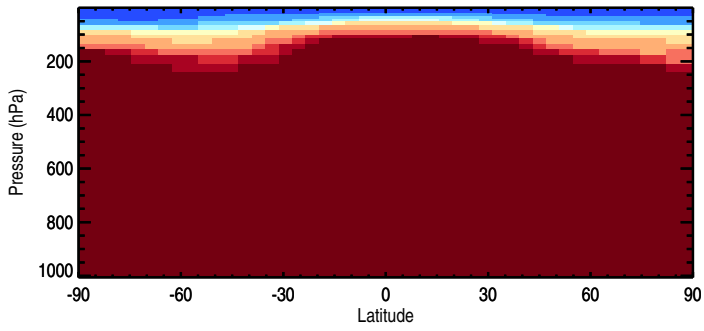

GEOS-Chem v11-02b-RnPbBePasv-TURBDAY Zonal mean and curtain at 180E

trac_avg.v11-02b-47L-RnPbBePasv-TURBDAY.Jul

Tracer Curtain Zonal mean - Rn

Tracer Curtain @ -180.000 - Rn

Tracer Curtain Zonal mean - Pb

Tracer Curtain @ -180.000 - Pb

Tracer Curtain Zonal mean - Be7

Tracer Curtain @ -180.000 - Be7

GEOS-Chem v11-02b-RnPbBePasv-TURBDAY Zonal mean and curtain at 180E

trac_avg.v11-02b-47L-RnPbBePasv-TURBDAY.Jul

Tracer Curtain Zonal mean - PASV

100.0103 100.0211 100.0320 100.0428 ppbv

Tracer Curtain @ -180.000 - PASV

100.0103 100.0213 100.0324 100.0434 ppbv