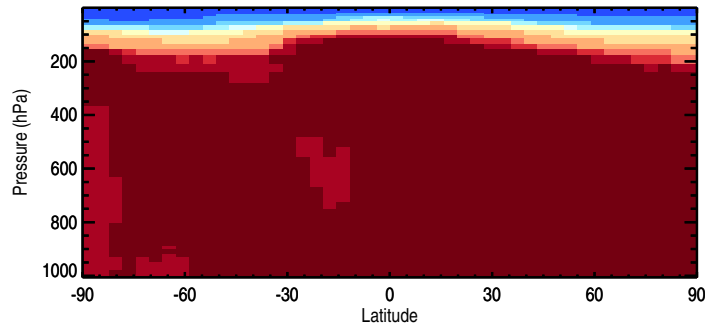

GEOS-Chem v11-02b-RnPbBePasv-TURBDAY Zonal mean and curtain at 180E

trac_avg.v11-02b-47L-RnPbBePasv-TURBDAY.Jul

Tracer Curtain Zonal mean - Rn

Tracer Curtain @ -180.000 - Rn

Tracer Curtain Zonal mean - Pb

Tracer Curtain @ -180.000 - Pb

Tracer Curtain Zonal mean - Be7

Tracer Curtain @ -180.000 - Be7

GEOS-Chem v11-02b-RnPbBePasv-TURBDAY Zonal mean and curtain at 180E

trac_avg.v11-02b-47L-RnPbBePasv-TURBDAY.Jul

Tracer Curtain Zonal mean - PASV

100.0103 100.0211 100.0320 100.0428 ppbv

Tracer Curtain @ -180.000 - PASV

100.0103 100.0213 100.0324 100.0434 ppbv