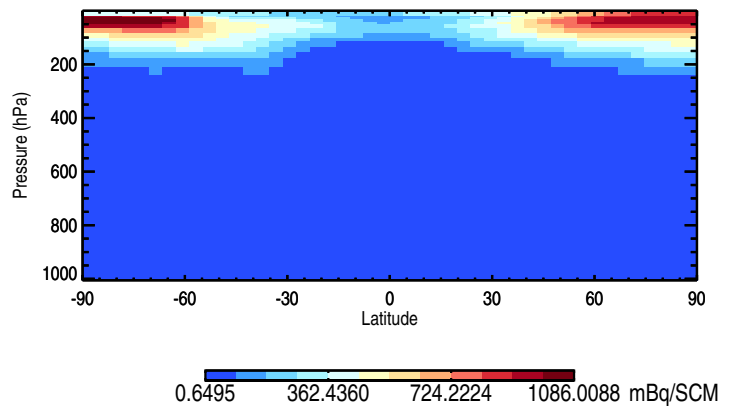

GEOS-Chem v11-02b-RnPbBePasv-TURBDAY Zonal mean and curtain at 180E

trac_avg.v11-02b-47L-RnPbBePasv-TURBDAY.Jul

Tracer Curtain Zonal mean - Rn

Tracer Curtain @ -180.000 - Rn

Tracer Curtain Zonal mean - Pb

Tracer Curtain @ -180.000 - Pb

Tracer Curtain Zonal mean - Be7

Tracer Curtain @ -180.000 - Be7

GEOS-Chem v11-02b-RnPbBePasv-TURBDAY Zonal mean and curtain at 180E

trac_avg.v11-02b-47L-RnPbBePasv-TURBDAY.Jul

Tracer Curtain Zonal mean - PASV

100.0103 100.0211 100.0320 100.0428 ppbv

Tracer Curtain @ -180.000 - PASV

100.0103 100.0213 100.0324 100.0434 ppbv