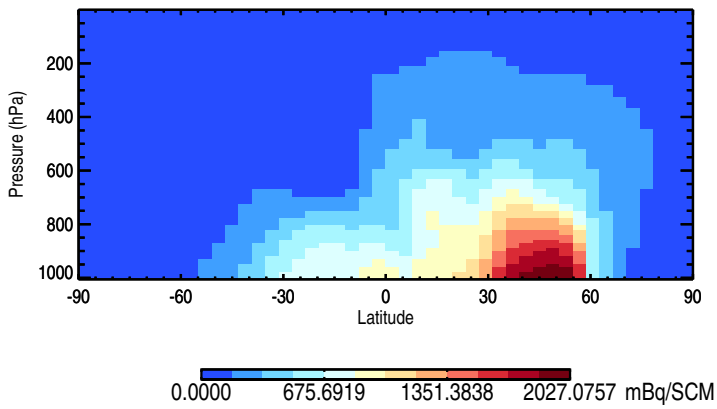

GEOS-Chem v11-02b-RnPbBePasv-TURBDAY Zonal mean and curtain at 180E

trac_avg.v11-02b-47L-RnPbBePasv-TURBDAY.Jul

Tracer Curtain Zonal mean - Rn

Tracer Curtain @ -180.000 - Rn

Tracer Curtain Zonal mean - Pb

Tracer Curtain @ -180.000 - Pb

Tracer Curtain Zonal mean - Be7

Tracer Curtain @ -180.000 - Be7

GEOS-Chem v11-02b-RnPbBePasv-TURBDAY Zonal mean and curtain at 180E

trac_avg.v11-02b-47L-RnPbBePasv-TURBDAY.Jul

Tracer Curtain Zonal mean - PASV

100.0103 100.0211 100.0320 100.0428 ppbv

Tracer Curtain @ -180.000 - PASV

100.0103 100.0213 100.0324 100.0434 ppbv