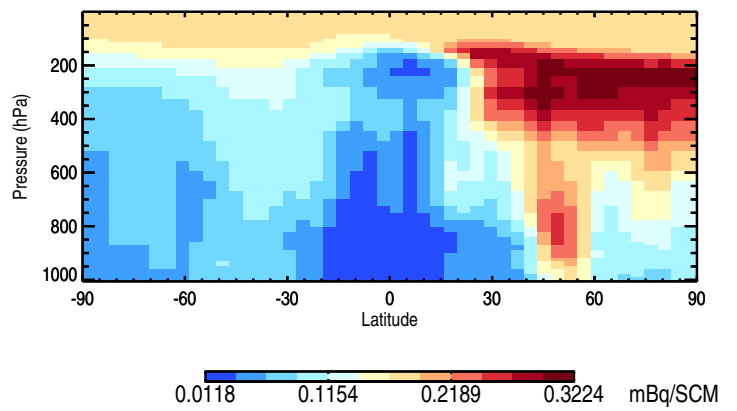

GEOS-Chem v11-02b-RnPbBePasv-TURBDAY Zonal mean and curtain at 180E

trac_avg.v11-02b-47L-RnPbBePasv-TURBDAY.Jul

Tracer Curtain Zonal mean - Rn

Tracer Curtain @ -180.000 - Rn

Tracer Curtain Zonal mean - Pb

Tracer Curtain @ -180.000 - Pb

Tracer Curtain Zonal mean - Be7

Tracer Curtain @ -180.000 - Be7

GEOS-Chem v11-02b-RnPbBePasv-TURBDAY Zonal mean and curtain at 180E

trac_avg.v11-02b-47L-RnPbBePasv-TURBDAY.Jul

Tracer Curtain Zonal mean - PASV

100.0103 100.0211 100.0320 100.0428 ppbv

Tracer Curtain @ -180.000 - PASV

100.0103 100.0213 100.0324 100.0434 ppbv