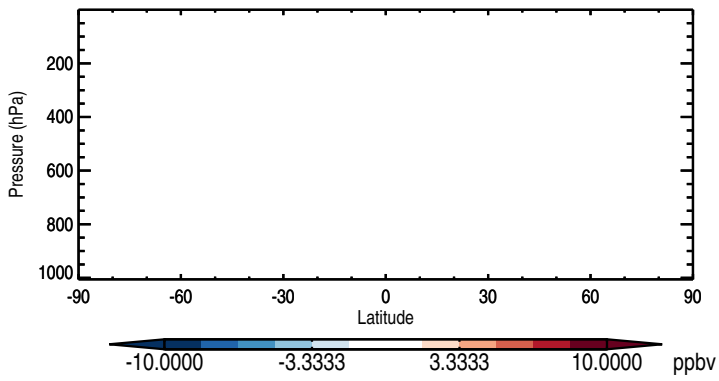

GEOS-Chem v11-02b-RnPbBePasv-TURBDAY Zonal differences

trac_avg.v11-02b-47L-RnPbBePasv-TURBDAY.Jan - trac_avg.v11-01i-RnPbBePasv-TURBDAY.Jan

Zonal mean abs diff: PASV