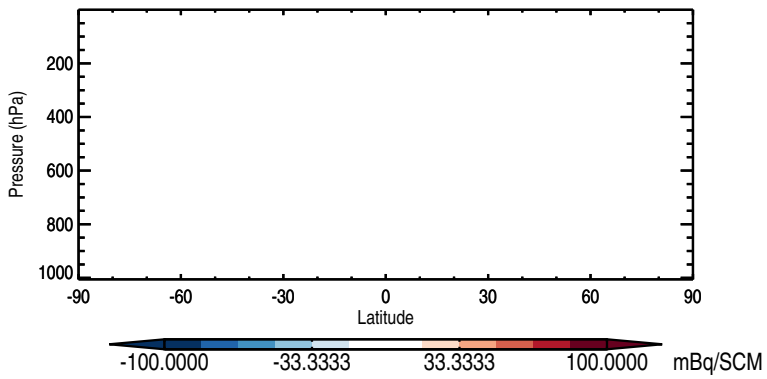

GEOS-Chem v11-02b-RnPbBePasv-TURBDAY Zonal differences

trac_avg.v11-02b-47L-RnPbBePasv-TURBDAY.Jan - trac_avg.v11-01i-RnPbBePasv-TURBDAY.Jan

Zonal mean abs diff: Rn

Zonal mean % diff: Rn

Zonal mean abs diff: Pb