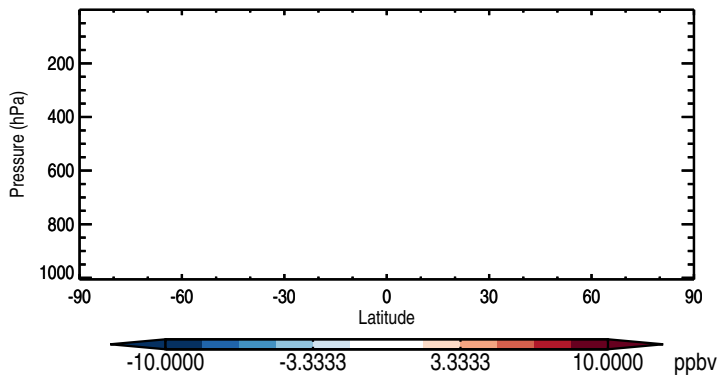

GEOS-Chem v11-02b-RnPbBePasv-TURBDAY Zonal differences

trac_avg.v11-02b-47L-RnPbBePasv-TURBDAY.Jul - trac_avg.v11-01i-RnPbBePasv-TURBDAY.Jul

Zonal mean abs diff: PASV