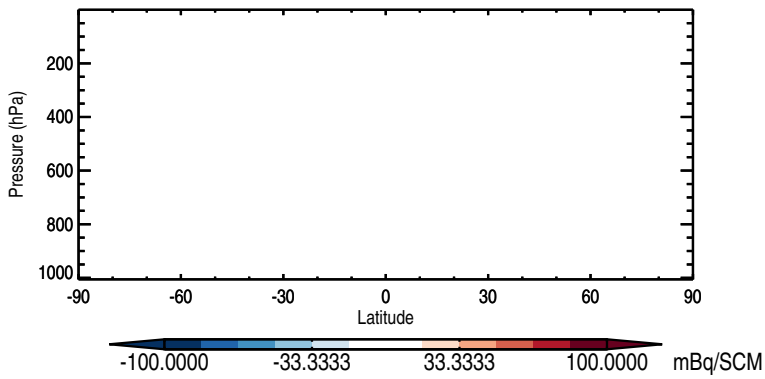

GEOS-Chem v11-02b-RnPbBePasv-TURBDAY Zonal differences

trac_avg.v11-02b-47L-RnPbBePasv-TURBDAY.Jul - trac_avg.v11-01i-RnPbBePasv-TURBDAY.Jul

Zonal mean abs diff: Rn

Zonal mean % diff: Rn

Zonal mean abs diff: Pb