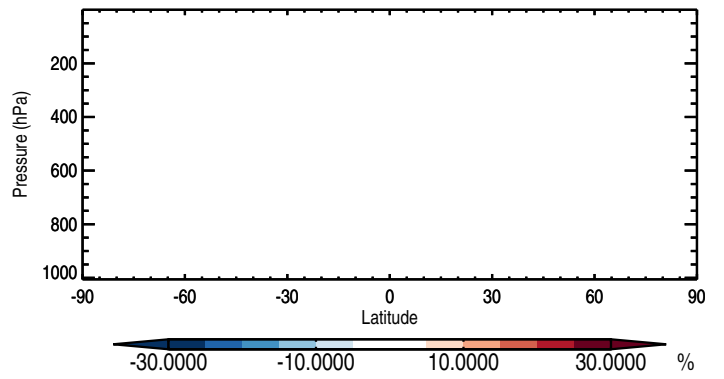

GEOS-Chem v11-02b-RnPbBePasv-TURBDAY Zonal differences

trac_avg.v11-02b-47L-RnPbBePasv-TURBDAY.Jul - trac_avg.v11-01i-RnPbBePasv-TURBDAY.Jul

Zonal mean abs diff: Rn

Zonal mean % diff: Rn

Zonal mean abs diff: Pb