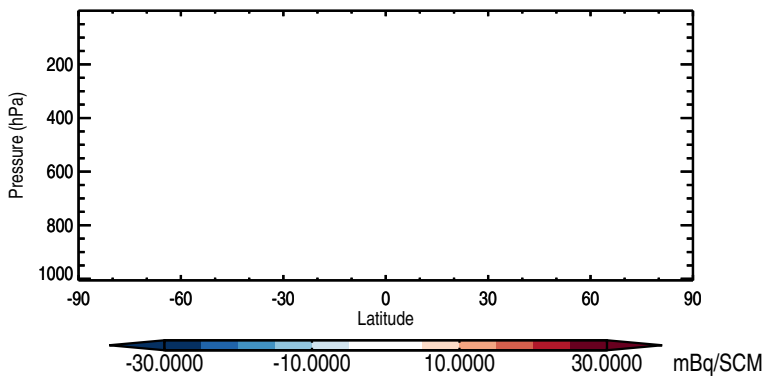

GEOS-Chem v11-02b-RnPbBePasv-TURBDAY Zonal differences

trac_avg.v11-02b-47L-RnPbBePasv-TURBDAY.Jul - trac_avg.v11-01i-RnPbBePasv-TURBDAY.Jul

Zonal mean abs diff: Rn

Zonal mean % diff: Rn

Zonal mean abs diff: Pb

Zonal mean % diff: Pb

Zonal mean abs diff: Be7

Zonal mean % diff: Be7

GEOS-Chem v11-02b-RnPbBePasv-TURBDAY Zonal differences

trac_avg.v11-02b-47L-RnPbBePasv-TURBDAY.Jul - trac_avg.v11-01i-RnPbBePasv-TURBDAY.Jul