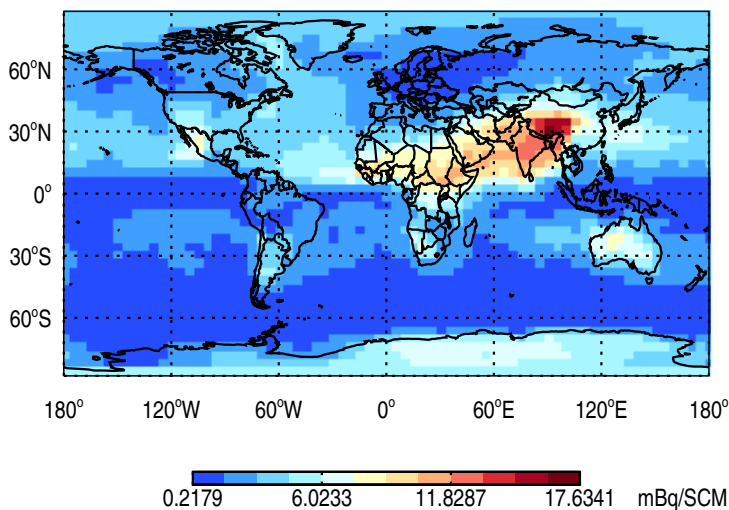

# GEOS-Chem v11-02b-RnPbBePasv-VDIFF Tracer Maps at Surface and 500 hPa

trac\_avg.v11-02b-47L-RnPbBePasv-VDIFF.Jan

Tracer Map @ Surface - Rn

Tracer Map @ 500 hPa - Rn

Tracer Map @ Surface - Pb

Tracer Map @ 500 hPa - Pb

Tracer Map @ Surface - Be7

Tracer Map @ 500 hPa - Be7

GEOS-Chem v11-02b-RnPbBePasv-VDIFF Tracer Maps at Surface and 500 hPa

trac\_avg.v11-02b-47L-RnPbBePasv-VDIFF.Jan

Tracer Map @ Surface - PASV

Tracer Map @ 500 hPa - PASV