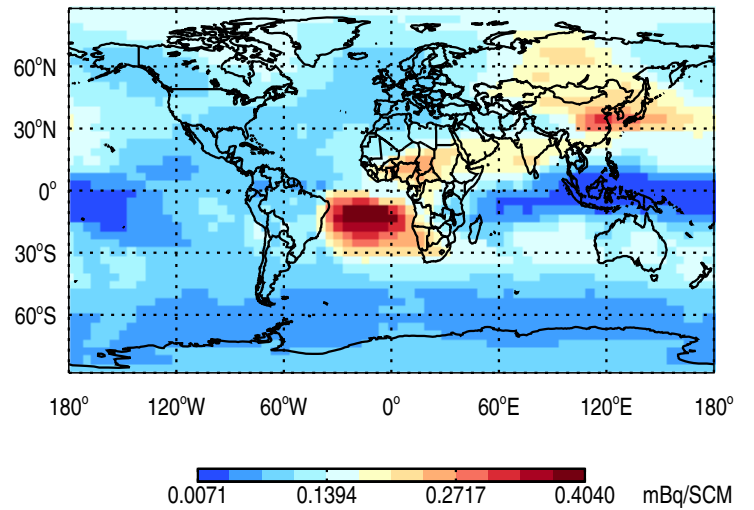

# GEOS-Chem v11-02b-RnPbBePasv-VDIFF Tracer Maps at Surface and 500 hPa

trac\_avg.v11-02b-47L-RnPbBePasv-VDIFF.Jan

Tracer Map @ Surface - Rn

Tracer Map @ 500 hPa - Rn

Tracer Map @ Surface - Pb

Tracer Map @ 500 hPa - Pb

Tracer Map @ Surface - Be7

Tracer Map @ 500 hPa - Be7

GEOS-Chem v11-02b-RnPbBePasv-VDIFF Tracer Maps at Surface and 500 hPa

trac\_avg.v11-02b-47L-RnPbBePasv-VDIFF.Jan

Tracer Map @ Surface - PASV

Tracer Map @ 500 hPa - PASV