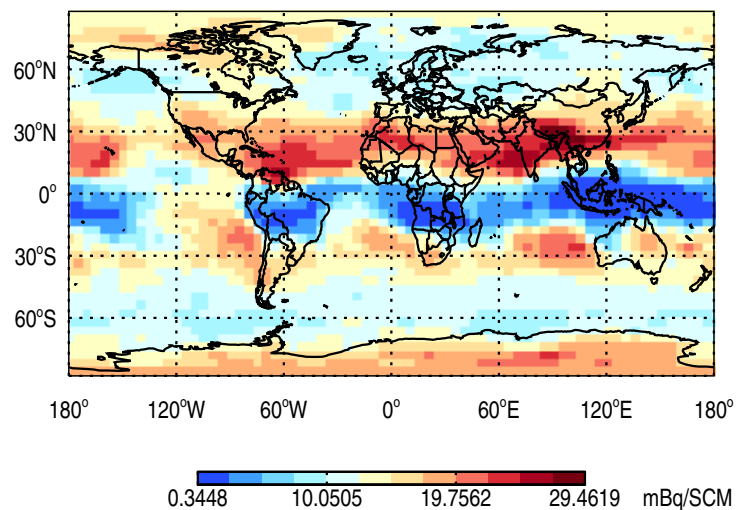

# GEOS-Chem v11-02b-RnPbBePasv-VDIFF Tracer Maps at Surface and 500 hPa

trac\_avg.v11-02b-47L-RnPbBePasv-VDIFF.Jan

Tracer Map @ Surface - Rn

Tracer Map @ 500 hPa - Rn

Tracer Map @ Surface - Pb

Tracer Map @ 500 hPa - Pb

Tracer Map @ Surface - Be7

Tracer Map @ 500 hPa - Be7

GEOS-Chem v11-02b-RnPbBePasv-VDIFF Tracer Maps at Surface and 500 hPa

trac\_avg.v11-02b-47L-RnPbBePasv-VDIFF.Jan

Tracer Map @ Surface - PASV

Tracer Map @ 500 hPa - PASV