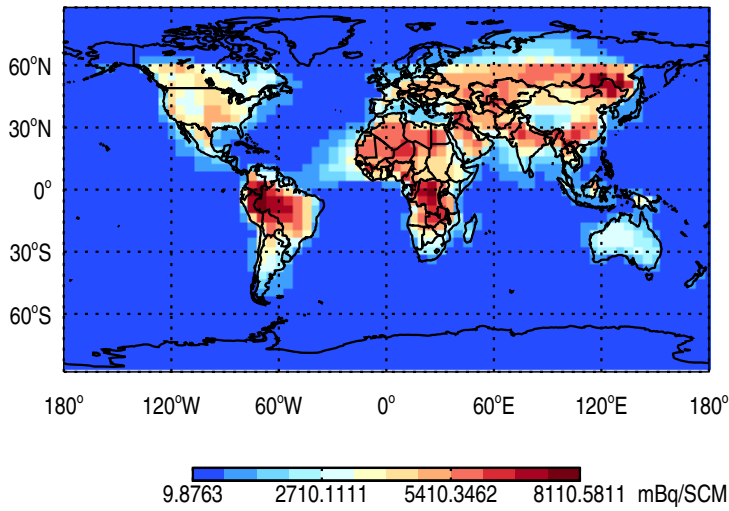

# GEOS-Chem v11-02b-RnPbBePasv-VDIFF Tracer Maps at Surface and 500 hPa

trac\_avg.v11-02b-47L-RnPbBePasv-VDIFF.Jan

Tracer Map @ Surface - Rn

Tracer Map @ 500 hPa - Rn

Tracer Map @ Surface - Pb

Tracer Map @ 500 hPa - Pb

Tracer Map @ Surface - Be7

Tracer Map @ 500 hPa - Be7

GEOS-Chem v11-02b-RnPbBePasv-VDIFF Tracer Maps at Surface and 500 hPa

trac\_avg.v11-02b-47L-RnPbBePasv-VDIFF.Jan

Tracer Map @ Surface - PASV

Tracer Map @ 500 hPa - PASV