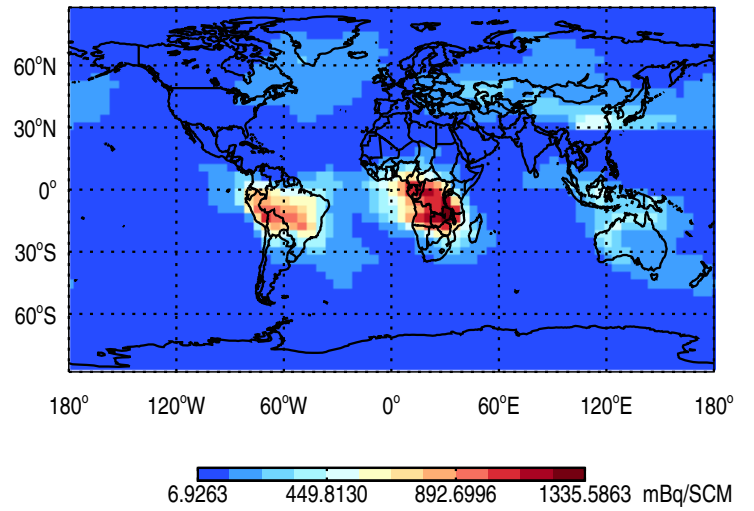

# GEOS-Chem v11-02b-RnPbBePasv-VDIFF Tracer Maps at Surface and 500 hPa

trac\_avg.v11-02b-47L-RnPbBePasv-VDIFF.Jan

Tracer Map @ Surface - Rn

Tracer Map @ 500 hPa - Rn

Tracer Map @ Surface - Pb

Tracer Map @ 500 hPa - Pb

Tracer Map @ Surface - Be7

Tracer Map @ 500 hPa - Be7

GEOS-Chem v11-02b-RnPbBePasv-VDIFF Tracer Maps at Surface and 500 hPa

trac\_avg.v11-02b-47L-RnPbBePasv-VDIFF.Jan

Tracer Map @ Surface - PASV

Tracer Map @ 500 hPa - PASV