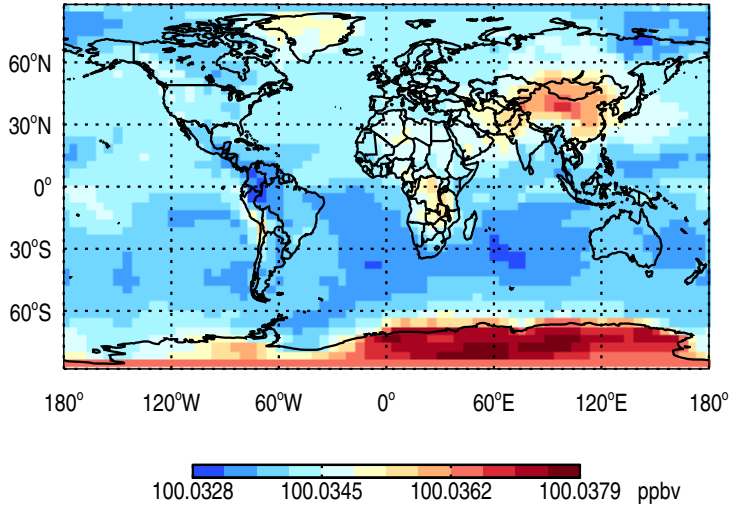

# GEOS-Chem v11-02b-RnPbBePasv-VDIFF Tracer Maps at Surface and 500 hPa

trac\_avg.v11-02b-47L-RnPbBePasv-VDIFF.Jan

Tracer Map @ Surface - Rn

Tracer Map @ 500 hPa - Rn

Tracer Map @ Surface - Pb

Tracer Map @ 500 hPa - Pb

Tracer Map @ Surface - Be7

Tracer Map @ 500 hPa - Be7

GEOS-Chem v11-02b-RnPbBePasv-VDIFF Tracer Maps at Surface and 500 hPa

trac\_avg.v11-02b-47L-RnPbBePasv-VDIFF.Jan

Tracer Map @ Surface - PASV

Tracer Map @ 500 hPa - PASV