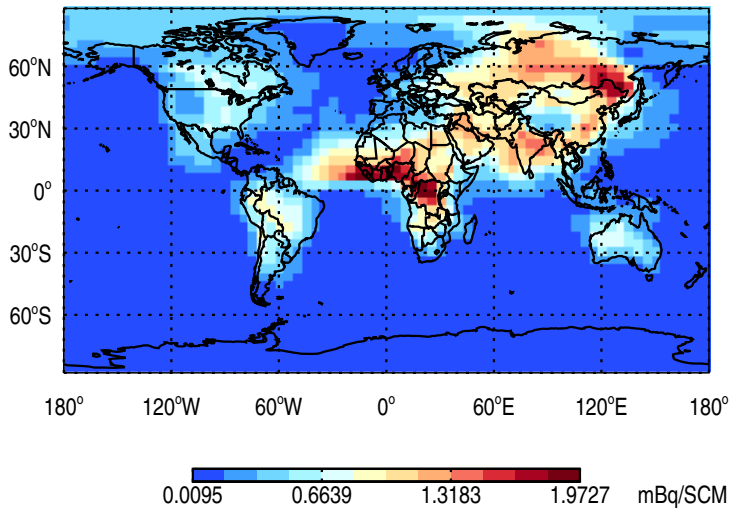

# GEOS-Chem v11-02b-RnPbBePasv-VDIFF Tracer Maps at Surface and 500 hPa

trac\_avg.v11-02b-47L-RnPbBePasv-VDIFF.Jan

Tracer Map @ Surface - Rn

Tracer Map @ 500 hPa - Rn

Tracer Map @ Surface - Pb

Tracer Map @ 500 hPa - Pb

Tracer Map @ Surface - Be7

Tracer Map @ 500 hPa - Be7

GEOS-Chem v11-02b-RnPbBePasv-VDIFF Tracer Maps at Surface and 500 hPa

trac\_avg.v11-02b-47L-RnPbBePasv-VDIFF.Jan

Tracer Map @ Surface - PASV

Tracer Map @ 500 hPa - PASV