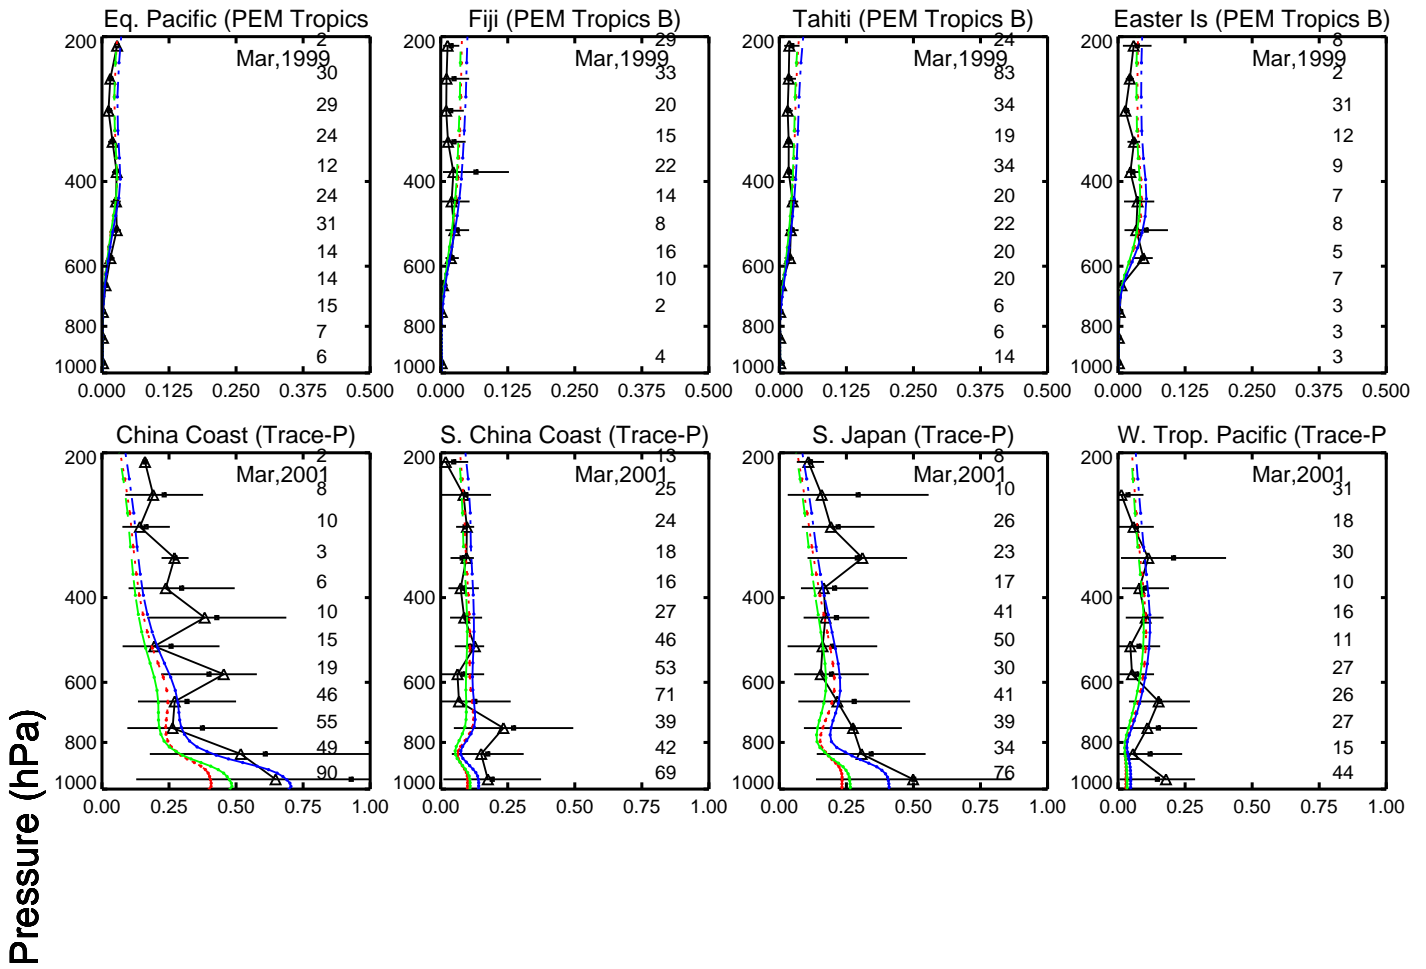

Red: v11-01-public-Run0 (2013); Green: v11-02a (2013); Blue: v11-02c (2013)

Red: v11-01-public-Run0 (2013); Green: v11-02a (2013); Blue: v11-02c (2013)

Red: v11-01-public-Run0 (2013); Green: v11-02a (2013); Blue: v11-02c (2013)

PAN (ppb)