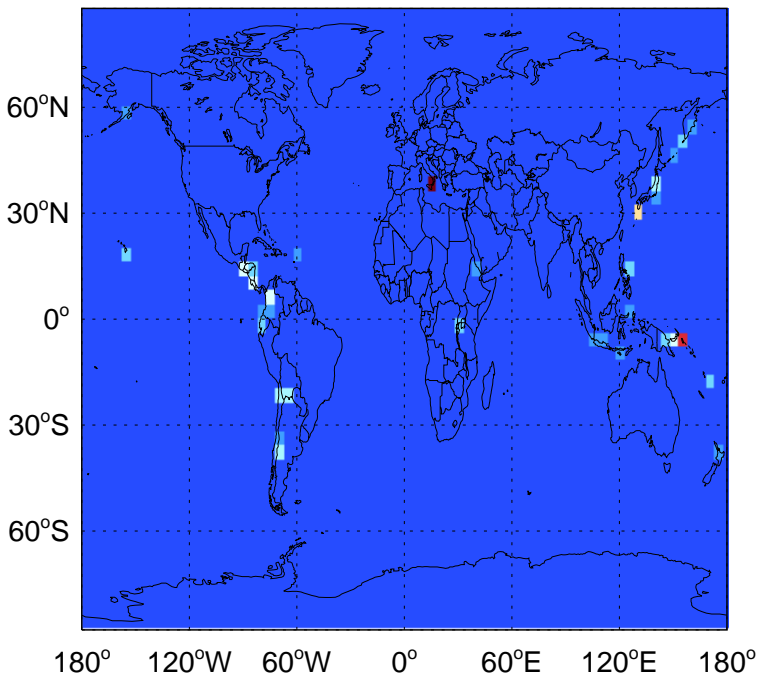

0.00e+00 3.70e+07 7.40e+07kg S

v11-02a

SO2 column nonerup volc emissions for Jan

0.00e+00 3.70e+07 7.40e+07kg S

v11-02c

SO2 column nonerup volc emissions for Jan

0.00e+00 3.70e+07 7.40e+07kg S

GEOS-Chem Emission Maps