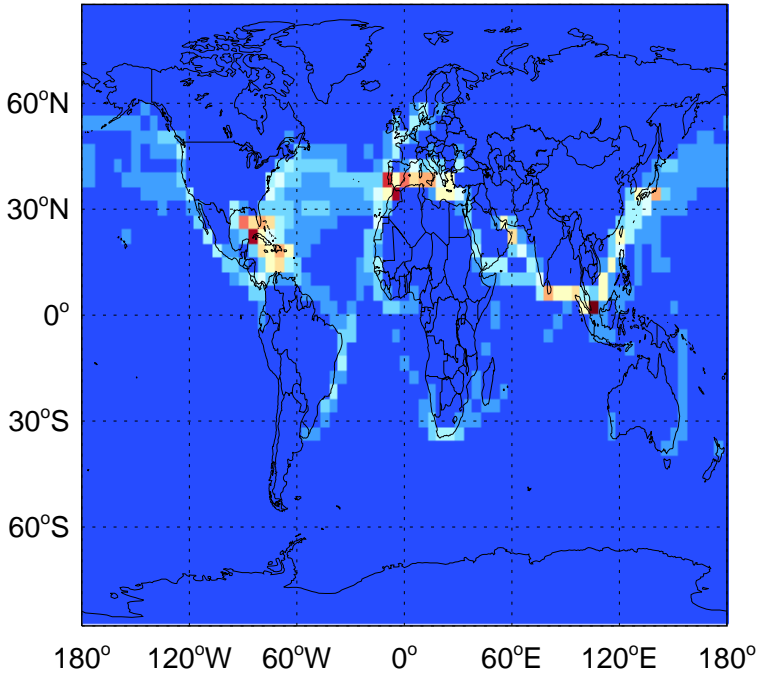

GEOS-Chem Emission Maps

v11-01-public-Run0

SO₂ ship emissions for Jan

0.00e+00 2.84e+06 5.68e+06kg S

v11-02a

SO₂ ship emissions for Jan