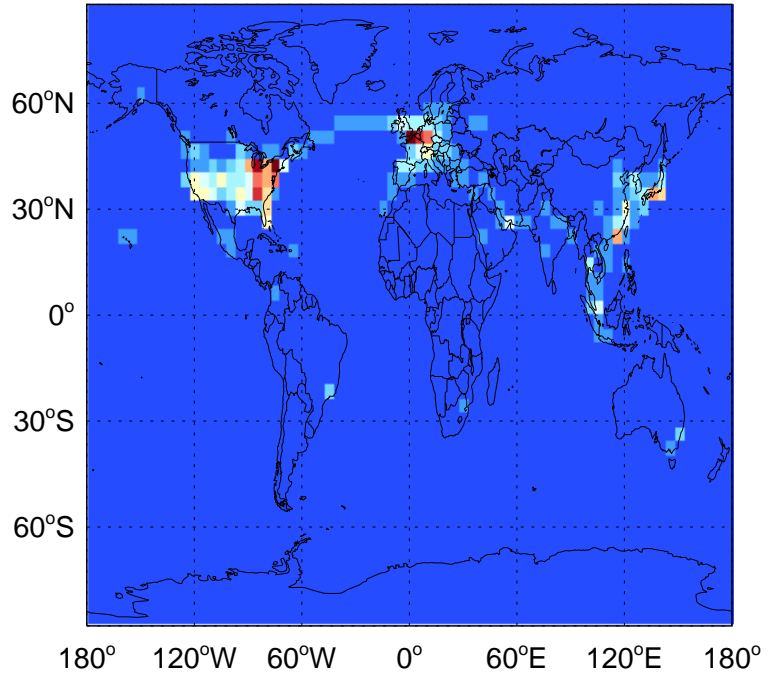

GEOS-Chem Emission Maps

v11-01-public-Run0

SO2 column anthro emissions for Jan

0.00e+00 4.92e+09 9.83e+09kg S

v11-02a

SO2 column anthro emissions for Jan

0.00e+00 6.83e+07 1.37e+08kg S

v11-02c

SO2 column anthro emissions for Jan

0.00e+00 6.83e+07 1.37e+08kg S

GEOS-Chem Emission Maps

v11-01-public-Run0

SO2 column aircraft emissions for Jan

0.00e+00 6.69e+04 1.34e+05 kg S

v11-02a

SO2 column aircraft emissions for Jan