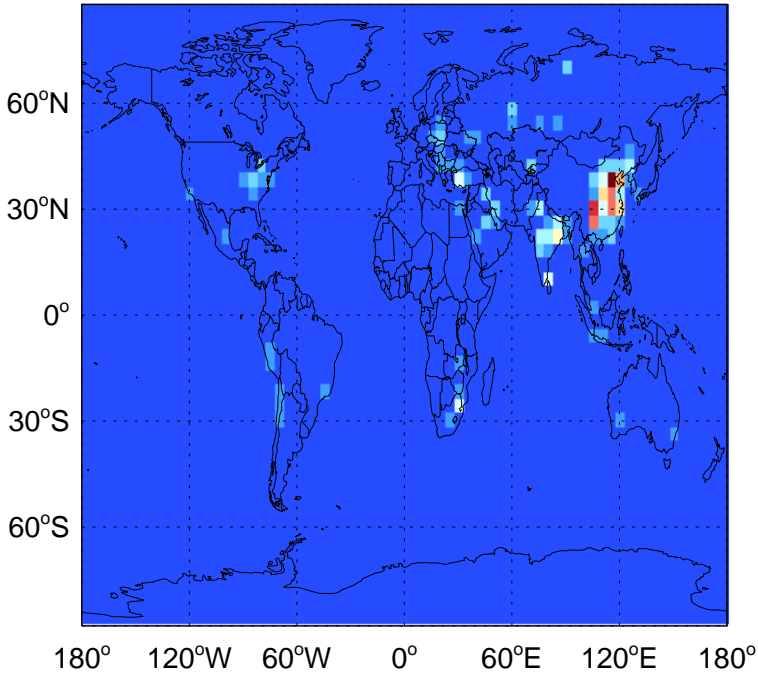

GEOS-Chem Emission Maps

v11-01-public-Run0

SO2 column anthro emissions for Jan

0.00e+00 4.92e+09 9.83e+09kg S

v11-02a

SO2 column anthro emissions for Jan

0.00e+00 6.83e+07 1.37e+08kg S

v11-02c

SO2 column anthro emissions for Jan

0.00e+00 6.83e+07 1.37e+08kg S

GEOS-Chem Emission Maps

v11-01-public-Run0

SO2 column aircraft emissions for Jan

0.00e+00 6.69e+04 1.34e+05 kg S

v11-02a

SO2 column aircraft emissions for Jan

0.00e+00 1.35e+07 2.70e+07kg S

GEOS-Chem Emission Maps

v11-01-public-Run0

SO₂ ship emissions for Jan

0.00e+00 2.84e+06 5.68e+06kg S

v11-02a

SO₂ ship emissions for Jan

0.00e+00 2.84e+06 5.68e+06kg S