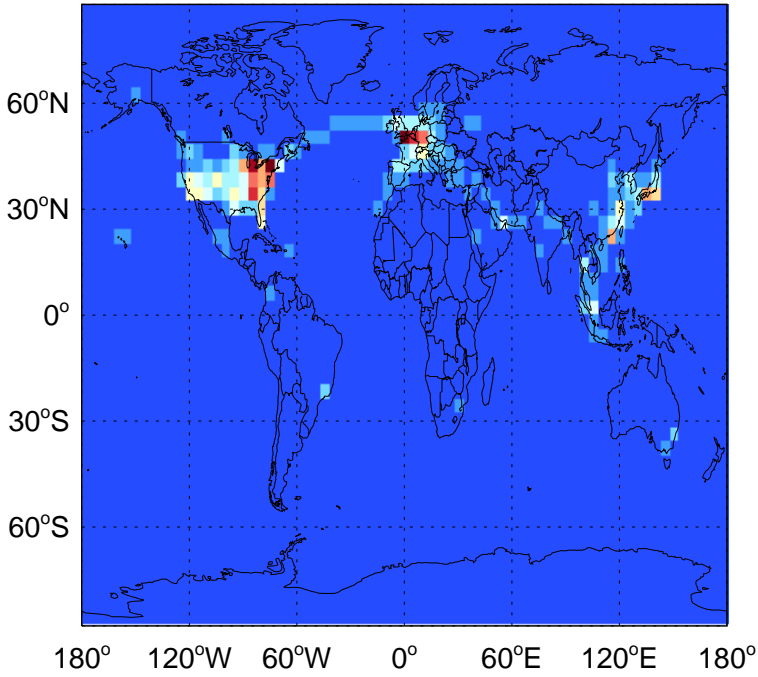

GEOS-Chem Emission Maps

v11-01-public-Run0

SO2 column anthro emissions for Jan

0.00e+00 4.92e+09 9.83e+09kg S

v11-02a

SO2 column anthro emissions for Jan

0.00e+00 6.83e+07 1.37e+08kg S

v11-02c

SO2 column anthro emissions for Jan

0.00e+00 6.83e+07 1.37e+08kg S

GEOS-Chem Emission Maps

v11-01-public-Run0

SO2 column aircraft emissions for Jan

0.00e+00 6.69e+04 1.34e+05 kg S

v11-02a

SO2 column aircraft emissions for Jan