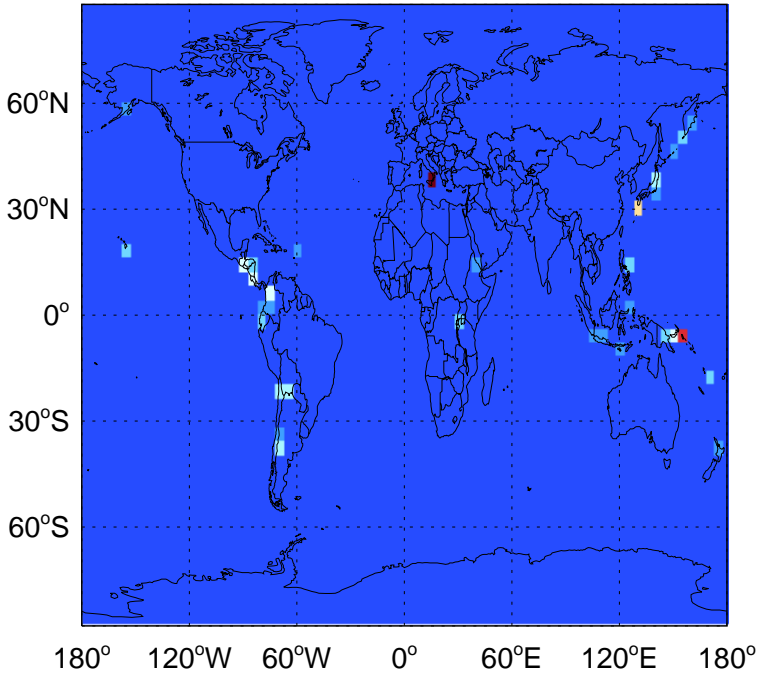

SO2 biomass emissions for Jan

0.00e+00 4.00e+06 8.01e+06kg S

v11-02c

SO2 biomass emissions for Jan

0.00e+00 4.00e+06 8.01e+06kg S

GEOS-Chem Emission Maps

v11-01-public-Run0

SO2 column nonerup volc emissions for Jan