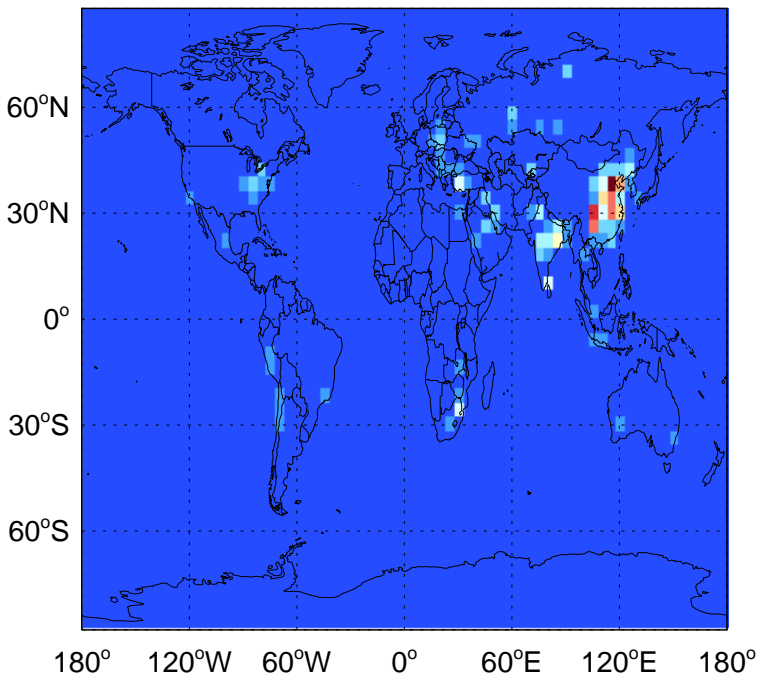

GEOS-Chem Emission Maps

v11-01-public-Run0

SO2 column anthro emissions for Jan

0.00e+00 4.92e+09 9.83e+09kg S

v11-02a

SO2 column anthro emissions for Jan

0.00e+00 6.83e+07 1.37e+08kg S

v11-02c

SO2 column anthro emissions for Jan

0.00e+00 6.83e+07 1.37e+08kg S

GEOS-Chem Emission Maps

v11-01-public-Run0

SO2 column aircraft emissions for Jan

0.00e+00 6.69e+04 1.34e+05 kg S

v11-02a

SO2 column aircraft emissions for Jan