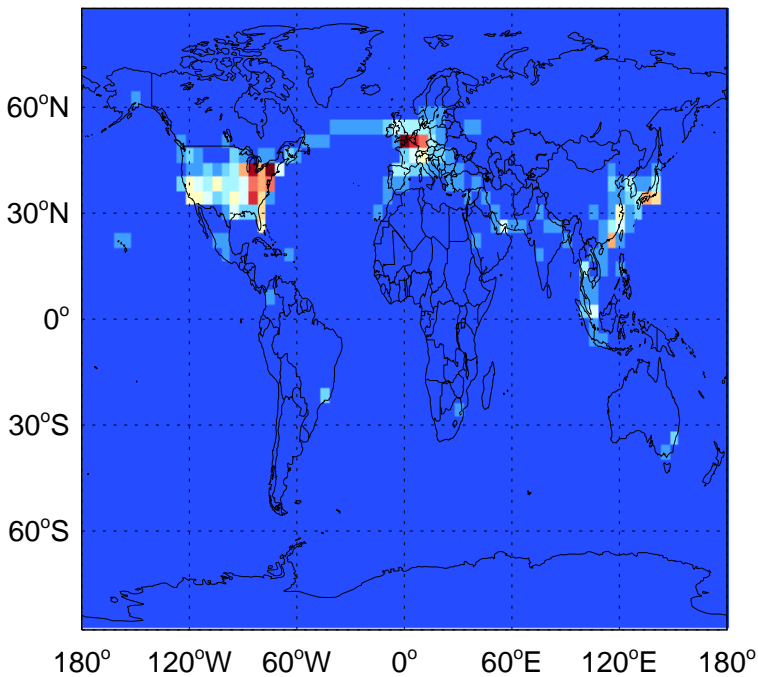

0.00e+00 6.69e+04 1.34e+05 kg S