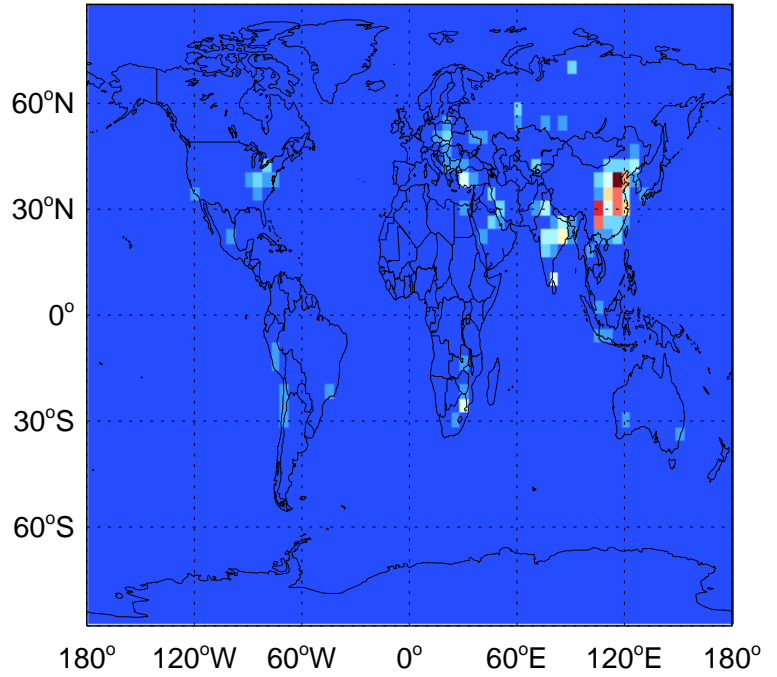

GEOS-Chem Emission Maps

v11-01-public-Run0

SO2 column anthro emissions for Jan

0.00e+00 4.92e+09 9.83e+09kg S

v11-02a

SO2 column anthro emissions for Jan

0.00e+00 6.83e+07 1.37e+08kg S

v11-02c

SO2 column anthro emissions for Jan

0.00e+00 6.83e+07 1.37e+08kg S

GEOS-Chem Emission Maps

v11-01-public-Run0

SO2 column aircraft emissions for Jan

0.00e+00 6.69e+04 1.34e+05 kg S

v11-02a

SO2 column aircraft emissions for Jan

0.00e+00 1.35e+07 2.70e+07kg S

GEOS-Chem Emission Maps

v11-01-public-Run0

SO₂ ship emissions for Jan

0.00e+00 2.84e+06 5.68e+06kg S

v11-02a

SO₂ ship emissions for Jan

0.00e+00 2.84e+06 5.68e+06kg S