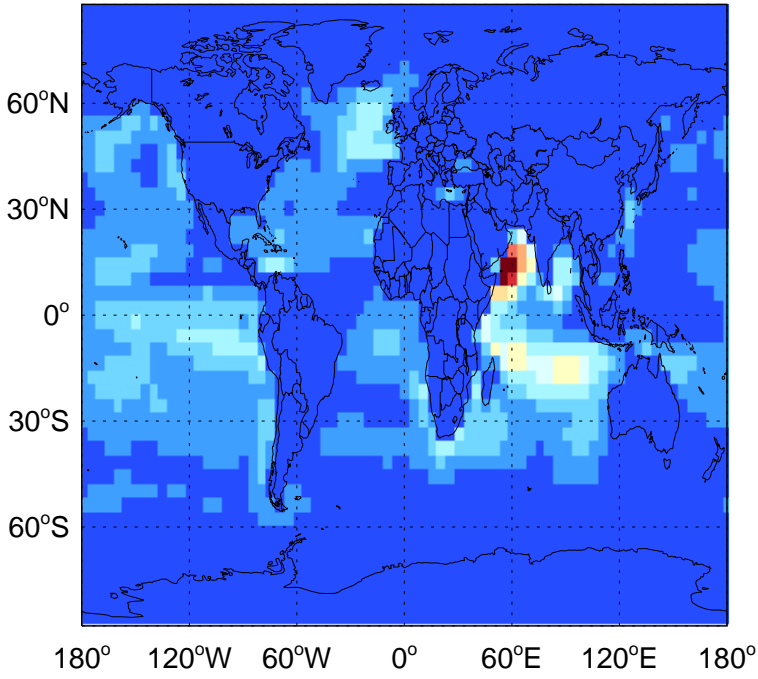

GEOS-Chem Emission Maps

v11-02a

DMS biogenic emissions for Jul

0.00e+00 3.66e+06 7.31e+06 kg S

v11-02c

DMS biogenic emissions for Jul

0.00e+00 3.66e+06 7.31e+06 kg S

v11-02d