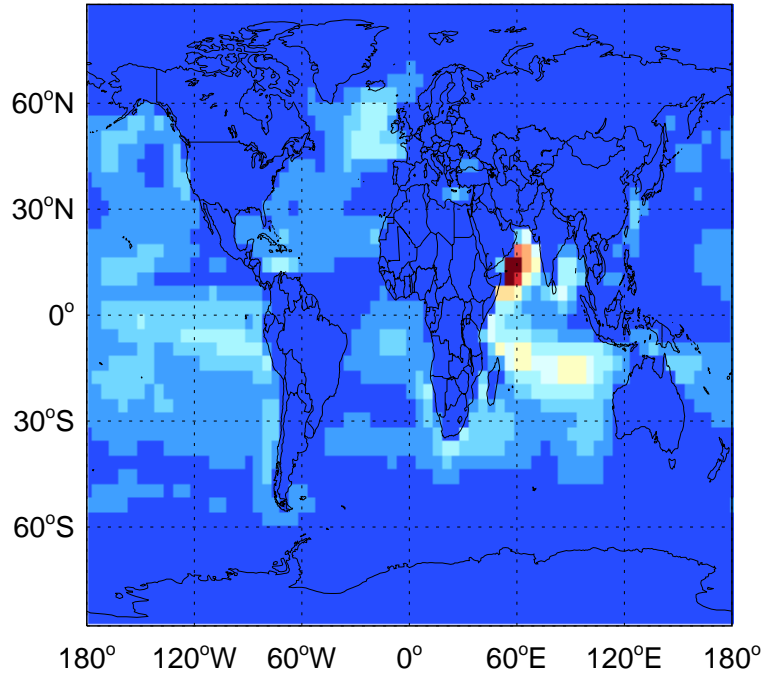

GEOS-Chem Emission Maps

v11-02a

DMS biogenic emissions for Jul

0.00e+00 3.66e+06 7.31e+06 kg S

v11-02c

DMS biogenic emissions for Jul

0.00e+00 3.66e+06 7.31e+06 kg S

v11-02d