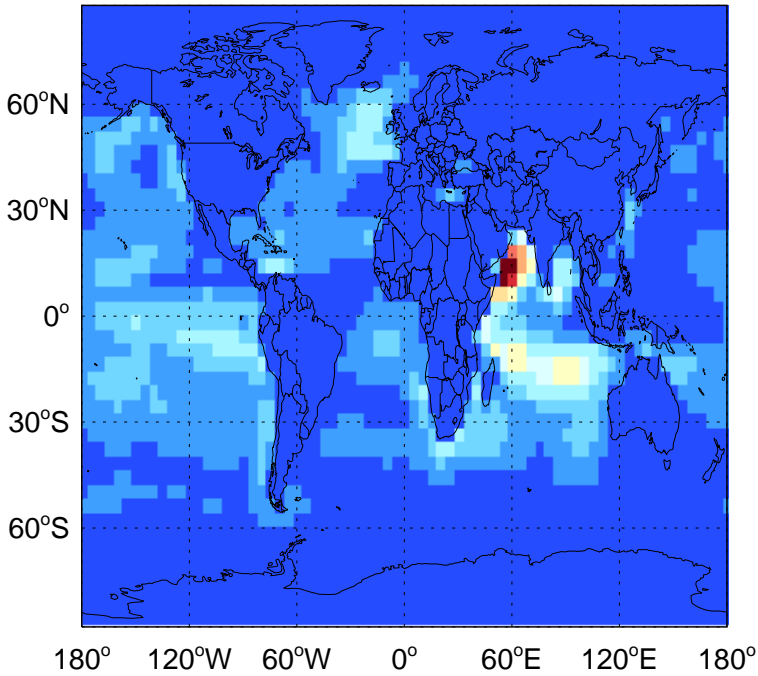

0.00e+00 3.66e+06 7.31e+06 kg S