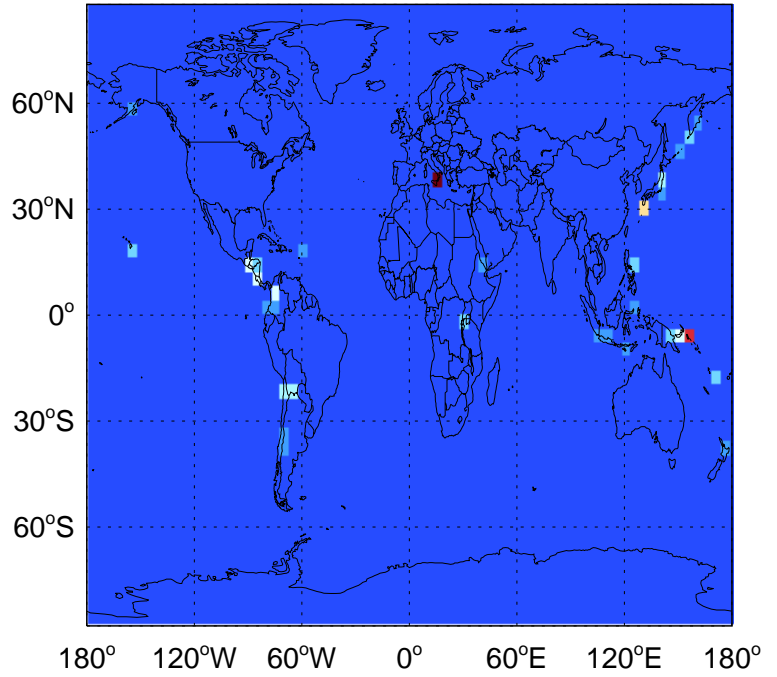

SO2 biofuel emissions for Jul

v11-02d

SO2 biofuel emissions for Jul

GEOS-Chem Emission Maps

v11-02a

SO2 biomass emissions for Jul

0.00e+00 4.47e+06 8.94e+06 kg S

v11-02c

SO2 biomass emissions for Jul

0.00e+00 4.47e+06 8.94e+06 kg S

v11-02d

SO2 biomass emissions for Jul

0.00e+00 4.47e+06 8.94e+06 kg S

GEOS-Chem Emission Maps

v11-02a

SO2 column nonerup volc emissions for Jul

0.00e+00 3.70e+07 7.40e+07kg S

v11-02c

SO2 column nonerup volc emissions for Jul

0.00e+00 3.70e+07 7.40e+07kg S

v11-02d

SO2 column nonerup volc emissions for Jul

0.00e+00 3.70e+07 7.40e+07kg S

GEOS-Chem Emission Maps