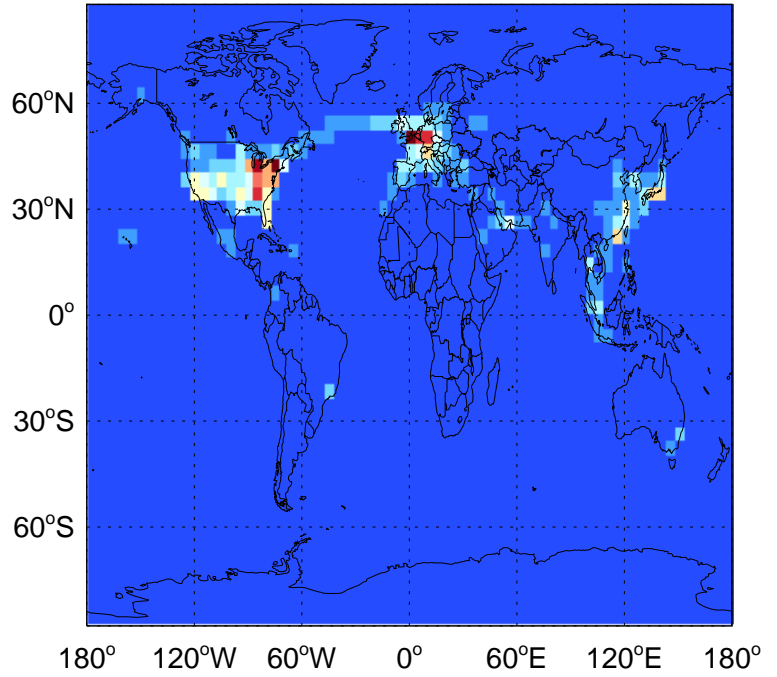

GEOS-Chem Emission Maps

v11-02a

SO2 column anthro emissions for Jul

0.00e+00 5.74e+07 1.15e+08kg S

v11-02c

SO2 column anthro emissions for Jul

0.00e+00 5.74e+07 1.15e+08kg S

v11-02d

SO2 column anthro emissions for Jul

0.00e+00 5.74e+07 1.15e+08kg S

GEOS-Chem Emission Maps

v11-02a

SO2 column aircraft emissions for Jul

0.00e+00 7.30e+04 1.46e+05 kg S

v11-02c

SO2 column aircraft emissions for Jul

0.00e+00 7.30e+04 1.46e+05 kg S

v11-02d

SO2 column aircraft emissions for Jul

0.00e+00 7.30e+04 1.46e+05 kg S

GEOS-Chem Emission Maps

v11-02a

SO2 biofuel emissions for Jul

v11-02c

SO2 biofuel emissions for Jul

v11-02d

SO2 biofuel emissions for Jul

GEOS-Chem Emission Maps

v11-02a

SO2 biomass emissions for Jul

0.00e+00 4.47e+06 8.94e+06 kg S

v11-02c