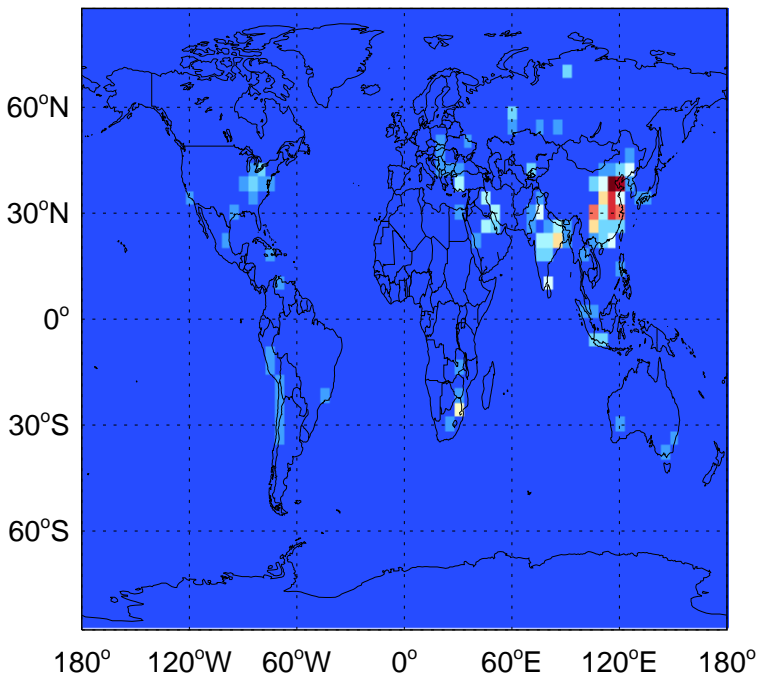

GEOS-Chem Emission Maps

v11-02a

SO2 column anthro emissions for Jul

0.00e+00 5.74e+07 1.15e+08kg S

v11-02c

SO2 column anthro emissions for Jul

0.00e+00 5.74e+07 1.15e+08kg S

v11-02d

SO2 column anthro emissions for Jul

0.00e+00 5.74e+07 1.15e+08kg S

GEOS-Chem Emission Maps

v11-02a

SO2 column aircraft emissions for Jul

0.00e+00 7.30e+04 1.46e+05 kg S

v11-02c

SO2 column aircraft emissions for Jul

0.00e+00 7.30e+04 1.46e+05 kg S

v11-02d

SO2 column aircraft emissions for Jul

0.00e+00 7.30e+04 1.46e+05 kg S

GEOS-Chem Emission Maps

v11-02a

SO2 biofuel emissions for Jul

v11-02c

0.00e+00 1.22e+07 2.44e+07kg S

GEOS-Chem Emission Maps

v11-02a

SO2 ship emissions for Jul

0.00e+00 2.84e+06 5.68e+06kg S

v11-02c

SO2 ship emissions for Jul

0.00e+00 2.84e+06 5.68e+06kg S