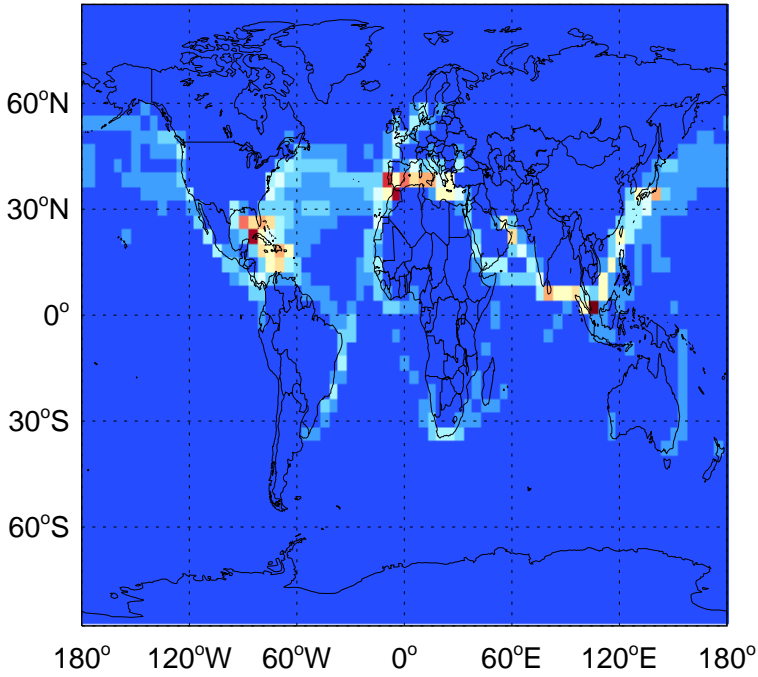

v11-02a

SO2 column erup volc emissions for Jul

0.00e+00 1.22e+07 2.44e+07kg S

v11-02c

SO2 column erup volc emissions for Jul

0.00e+00 1.22e+07 2.44e+07kg S

v11-02d

SO2 column erup volc emissions for Jul

0.00e+00 1.22e+07 2.44e+07kg S

GEOS-Chem Emission Maps

v11-02a

SO2 ship emissions for Jul

0.00e+00 2.84e+06 5.68e+06kg S

v11-02c

SO2 ship emissions for Jul

0.00e+00 2.84e+06 5.68e+06kg S