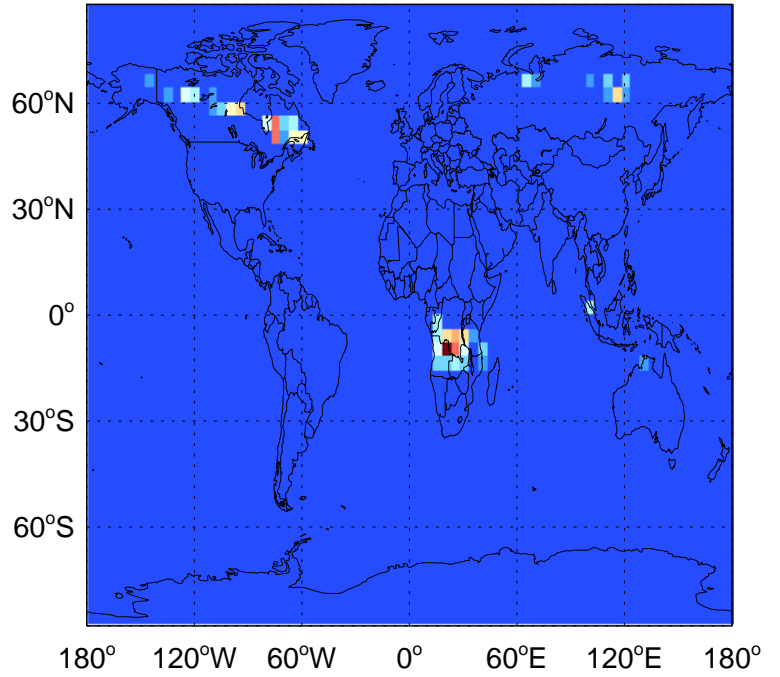

0.00e+00 4.47e+06 8.94e+06 kg S

v11-02d

SO2 biomass emissions for Jul