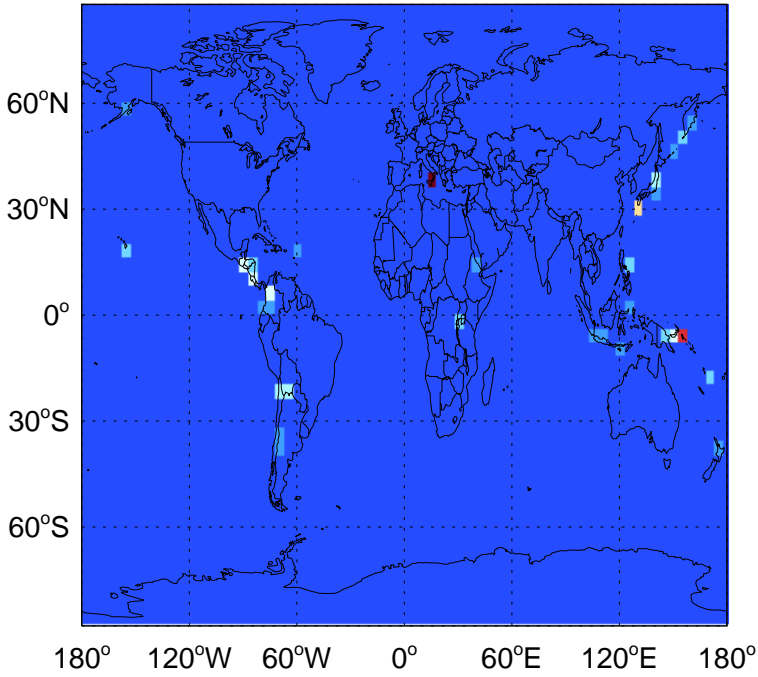

SO2 biofuel emissions for Jul

v11-02d

SO2 biofuel emissions for Jul

GEOS-Chem Emission Maps

v11-02a

SO2 biomass emissions for Jul

0.00e+00 4.47e+06 8.94e+06 kg S

v11-02c

SO2 biomass emissions for Jul

0.00e+00 4.47e+06 8.94e+06 kg S

v11-02d

SO2 biomass emissions for Jul

0.00e+00 4.47e+06 8.94e+06 kg S

GEOS-Chem Emission Maps

v11-02a

SO2 column nonerup volc emissions for Jul