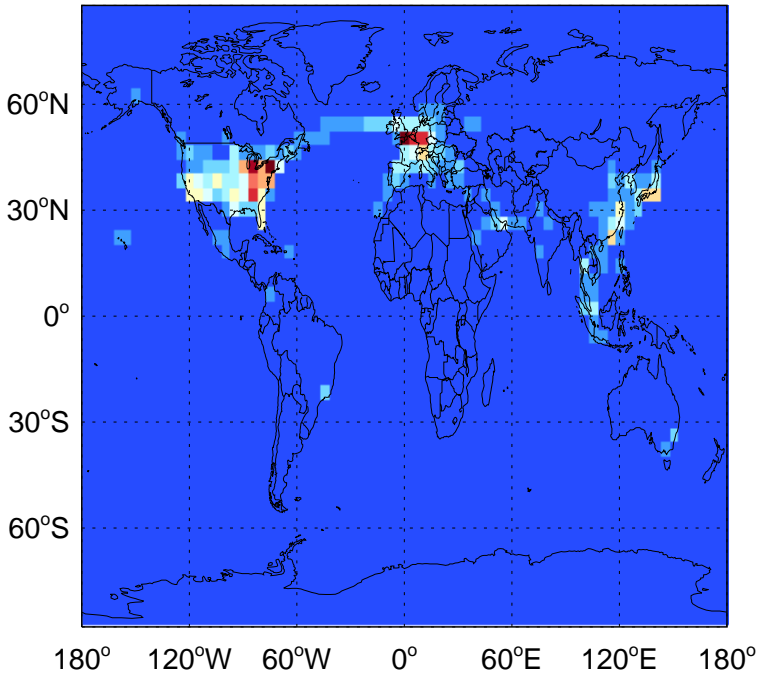

GEOS-Chem Emission Maps

v11-02a

SO2 column anthro emissions for Jul

0.00e+00 5.74e+07 1.15e+08kg S

v11-02c

SO2 column anthro emissions for Jul

0.00e+00 5.74e+07 1.15e+08kg S

v11-02d

SO2 column anthro emissions for Jul

0.00e+00 5.74e+07 1.15e+08kg S

GEOS-Chem Emission Maps

v11-02a

SO2 column aircraft emissions for Jul

0.00e+00 7.30e+04 1.46e+05 kg S

v11-02c

SO2 column aircraft emissions for Jul

0.00e+00 7.30e+04 1.46e+05 kg S

v11-02d

SO2 column aircraft emissions for Jul

0.00e+00 7.30e+04 1.46e+05 kg S

GEOS-Chem Emission Maps

v11-02a

SO2 biofuel emissions for Jul

v11-02c

SO2 biofuel emissions for Jul

v11-02d

SO2 biofuel emissions for Jul

GEOS-Chem Emission Maps

v11-02a

SO2 biomass emissions for Jul

0.00e+00 4.47e+06 8.94e+06 kg S

v11-02c