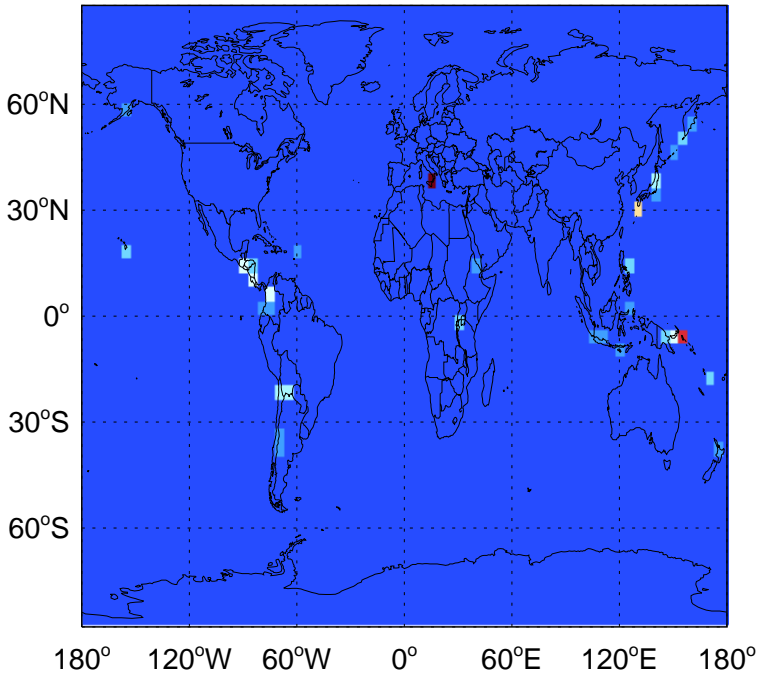

0.00e+00 3.70e+07 7.40e+07kg S

v11-02c

SO2 column nonerup volc emissions for Jul

0.00e+00 3.70e+07 7.40e+07kg S

v11-02d

SO2 column nonerup volc emissions for Jul

0.00e+00 3.70e+07 7.40e+07kg S

GEOS-Chem Emission Maps