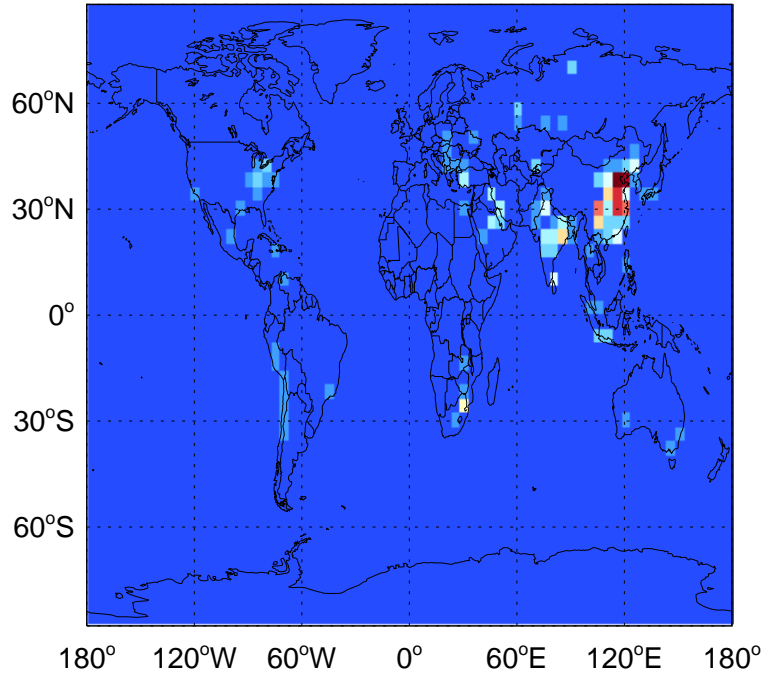

GEOS-Chem Emission Maps

v11-02a

SO2 column anthro emissions for Jul

0.00e+00 5.74e+07 1.15e+08kg S

v11-02c

SO2 column anthro emissions for Jul

0.00e+00 5.74e+07 1.15e+08kg S

v11-02d

SO2 column anthro emissions for Jul

0.00e+00 5.74e+07 1.15e+08kg S

GEOS-Chem Emission Maps

v11-02a

SO2 column aircraft emissions for Jul

0.00e+00 7.30e+04 1.46e+05 kg S

v11-02c

SO2 column aircraft emissions for Jul

0.00e+00 7.30e+04 1.46e+05 kg S

v11-02d

SO2 column aircraft emissions for Jul

0.00e+00 7.30e+04 1.46e+05 kg S

GEOS-Chem Emission Maps

v11-02a

SO2 biofuel emissions for Jul

v11-02c

0.00e+00 1.22e+07 2.44e+07kg S

GEOS-Chem Emission Maps

v11-02a

SO2 ship emissions for Jul

0.00e+00 2.84e+06 5.68e+06kg S

v11-02c

SO2 ship emissions for Jul

0.00e+00 2.84e+06 5.68e+06kg S