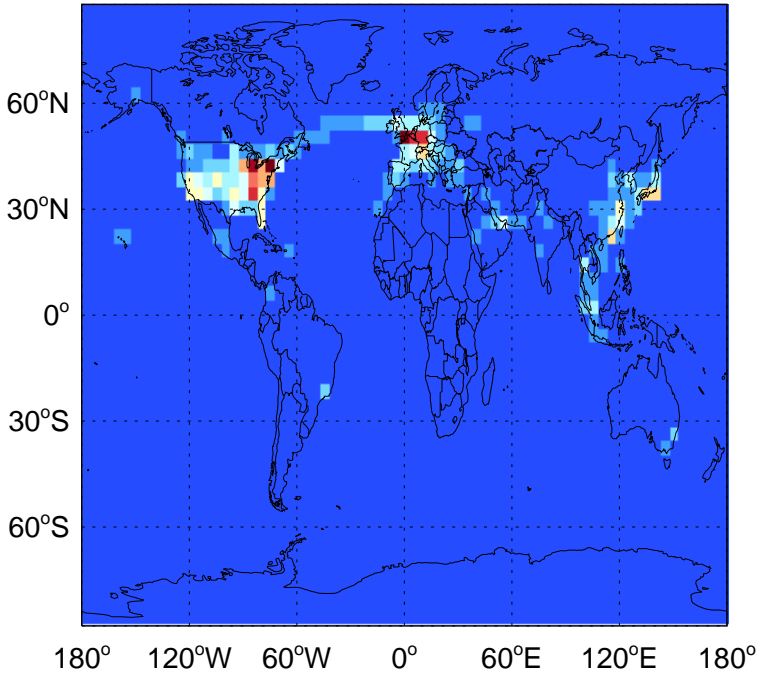

GEOS-Chem Emission Maps

v11-02a

SO2 column anthro emissions for Jul

0.00e+00 5.74e+07 1.15e+08kg S

v11-02c

SO2 column anthro emissions for Jul

0.00e+00 5.74e+07 1.15e+08kg S

v11-02d

SO2 column anthro emissions for Jul

0.00e+00 5.74e+07 1.15e+08kg S

GEOS-Chem Emission Maps

v11-02a

SO2 column aircraft emissions for Jul

0.00e+00 7.30e+04 1.46e+05 kg S

v11-02c

SO2 column aircraft emissions for Jul

0.00e+00 7.30e+04 1.46e+05 kg S

v11-02d

SO2 column aircraft emissions for Jul

0.00e+00 7.30e+04 1.46e+05 kg S

GEOS-Chem Emission Maps

v11-02a

SO2 biofuel emissions for Jul

v11-02c

SO2 biofuel emissions for Jul

v11-02d

SO2 biofuel emissions for Jul

GEOS-Chem Emission Maps

v11-02a

SO2 biomass emissions for Jul

0.00e+00 4.47e+06 8.94e+06 kg S

v11-02c