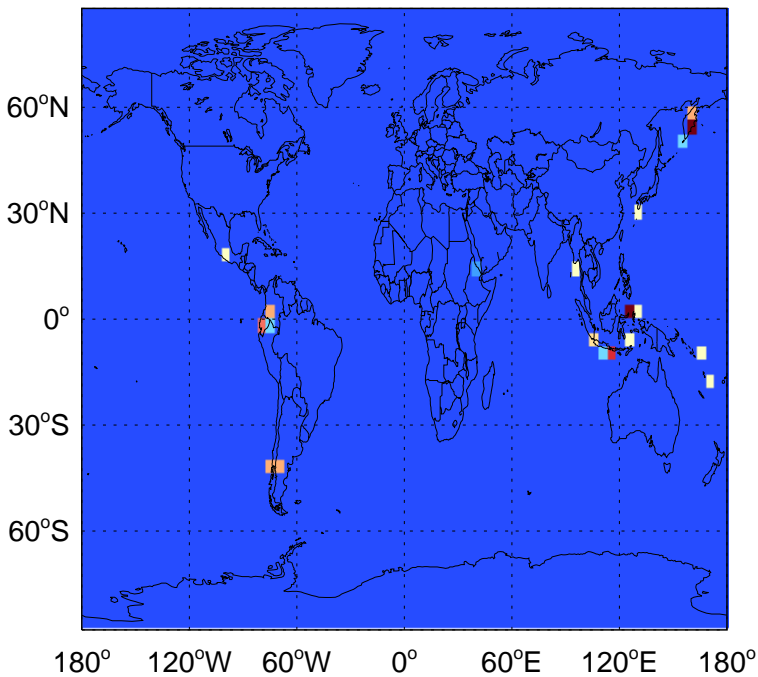

0.00e+00 3.70e+07 7.40e+07kg S

v11-02c

SO2 column nonerup volc emissions for Jul

0.00e+00 3.70e+07 7.40e+07kg S

v11-02d

SO2 column nonerup volc emissions for Jul

0.00e+00 3.70e+07 7.40e+07kg S

GEOS-Chem Emission Maps

v11-02a

SO2 column erup volc emissions for Jul

0.00e+00 1.22e+07 2.44e+07kg S

v11-02c

SO2 column erup volc emissions for Jul

0.00e+00 1.22e+07 2.44e+07kg S

v11-02d

SO2 column erup volc emissions for Jul

0.00e+00 1.22e+07 2.44e+07kg S

GEOS-Chem Emission Maps

v11-02a

SO2 ship emissions for Jul

0.00e+00 2.84e+06 5.68e+06kg S

v11-02c

SO2 ship emissions for Jul

0.00e+00 2.84e+06 5.68e+06kg S