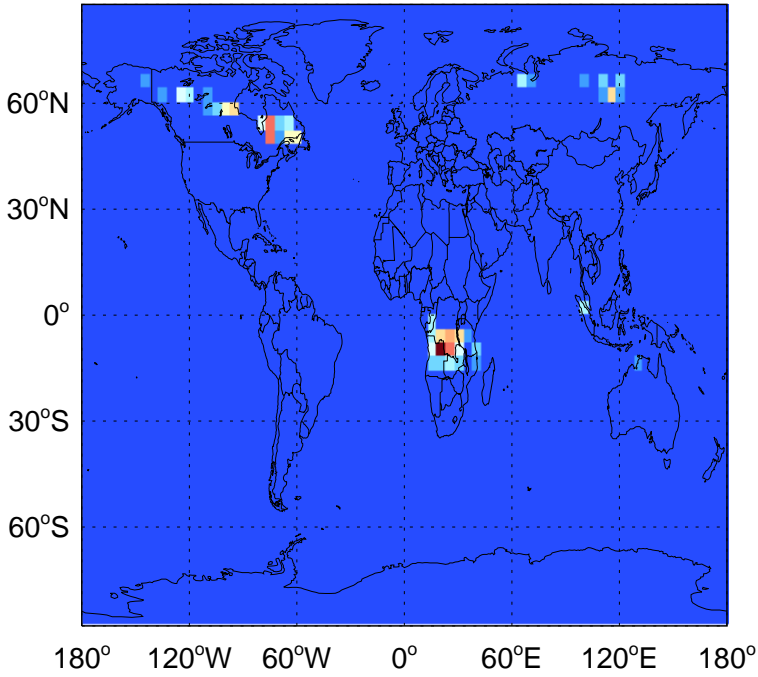

SO2 biofuel emissions for Jul

v11-02d

SO2 biofuel emissions for Jul

GEOS-Chem Emission Maps

v11-02a

SO2 biomass emissions for Jul

0.00e+00 4.47e+06 8.94e+06 kg S

v11-02c