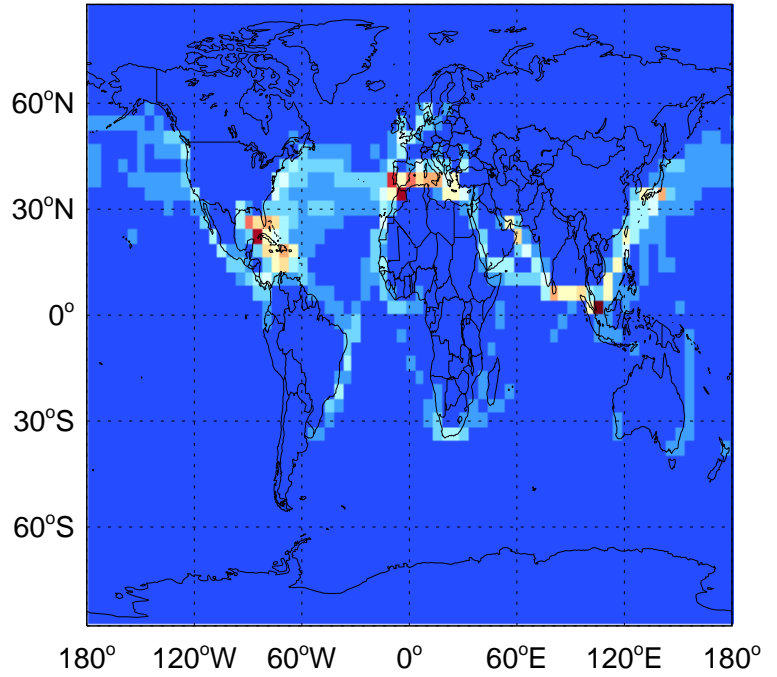

0.00e+00 1.22e+07 2.44e+07kg S

GEOS-Chem Emission Maps

v11-02a

SO2 ship emissions for Jul

0.00e+00 2.84e+06 5.68e+06kg S

v11-02c

SO2 ship emissions for Jul

0.00e+00 2.84e+06 5.68e+06kg S