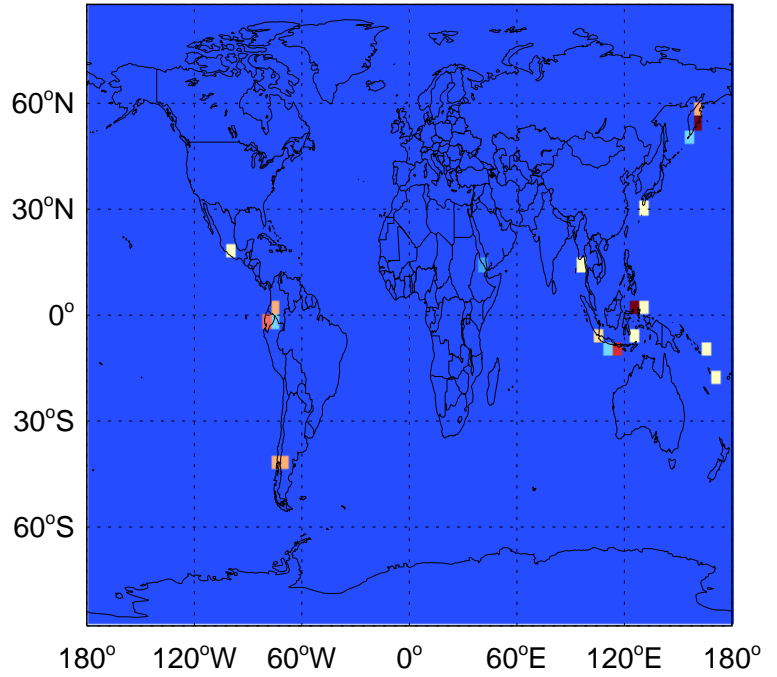

0.00e+00 3.70e+07 7.40e+07kg S

v11-02c

SO2 column nonerup volc emissions for Jul

0.00e+00 3.70e+07 7.40e+07kg S

v11-02d

SO2 column nonerup volc emissions for Jul

0.00e+00 3.70e+07 7.40e+07kg S

GEOS-Chem Emission Maps

v11-02a

SO2 column erup volc emissions for Jul

0.00e+00 1.22e+07 2.44e+07kg S

v11-02c

SO2 column erup volc emissions for Jul

0.00e+00 1.22e+07 2.44e+07kg S

v11-02d

SO2 column erup volc emissions for Jul

0.00e+00 1.22e+07 2.44e+07kg S

GEOS-Chem Emission Maps

v11-02a

SO2 ship emissions for Jul

0.00e+00 2.84e+06 5.68e+06kg S

v11-02c

SO2 ship emissions for Jul

0.00e+00 2.84e+06 5.68e+06kg S