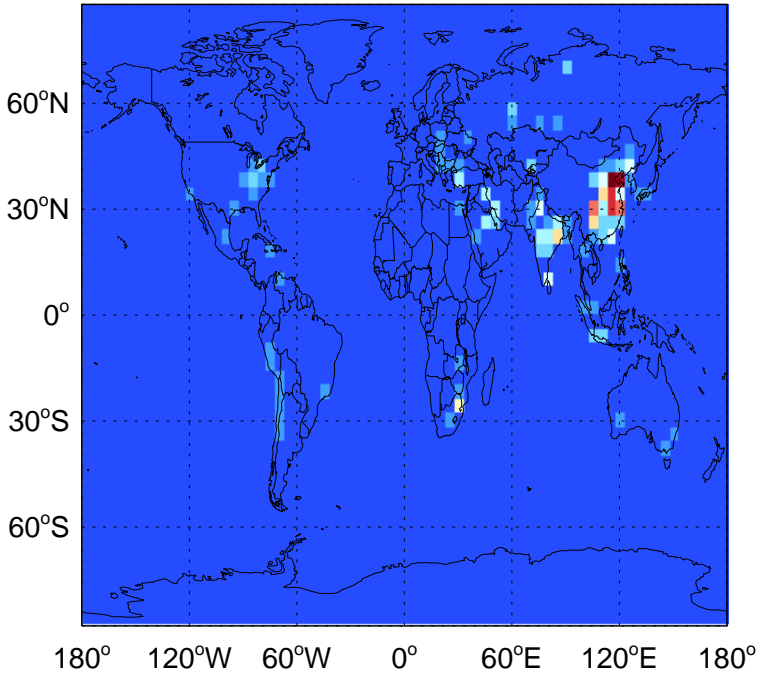

GEOS-Chem Emission Maps

v11-02a

SO2 column anthro emissions for Jul

0.00e+00 5.74e+07 1.15e+08kg S

v11-02c

SO2 column anthro emissions for Jul

0.00e+00 5.74e+07 1.15e+08kg S

v11-02d

SO2 column anthro emissions for Jul

0.00e+00 5.74e+07 1.15e+08kg S

GEOS-Chem Emission Maps

v11-02a

SO2 column aircraft emissions for Jul

0.00e+00 7.30e+04 1.46e+05 kg S

v11-02c

SO2 column aircraft emissions for Jul

0.00e+00 7.30e+04 1.46e+05 kg S

v11-02d

SO2 column aircraft emissions for Jul

0.00e+00 7.30e+04 1.46e+05 kg S

GEOS-Chem Emission Maps

v11-02a

SO2 biofuel emissions for Jul

v11-02c

0.00e+00 1.22e+07 2.44e+07kg S

GEOS-Chem Emission Maps

v11-02a

SO2 ship emissions for Jul

0.00e+00 2.84e+06 5.68e+06kg S

v11-02c

SO2 ship emissions for Jul

0.00e+00 2.84e+06 5.68e+06kg S