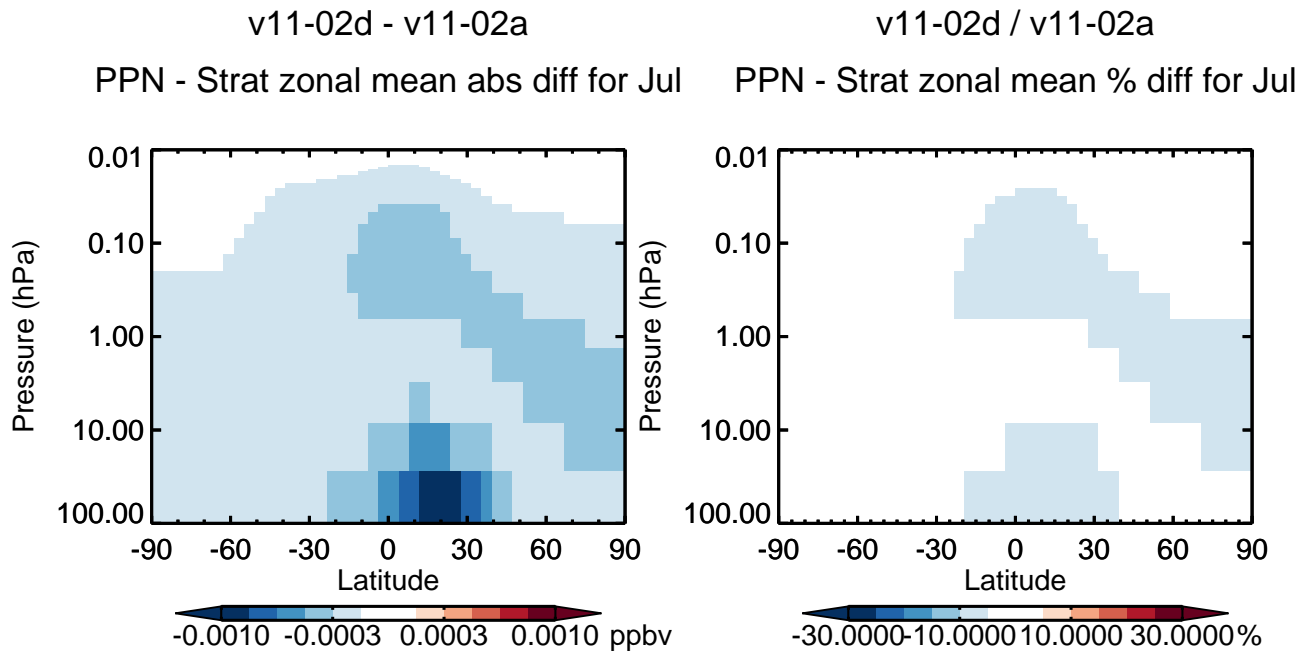

GEOS-Chem Stratospheric Zonal Difference Maps