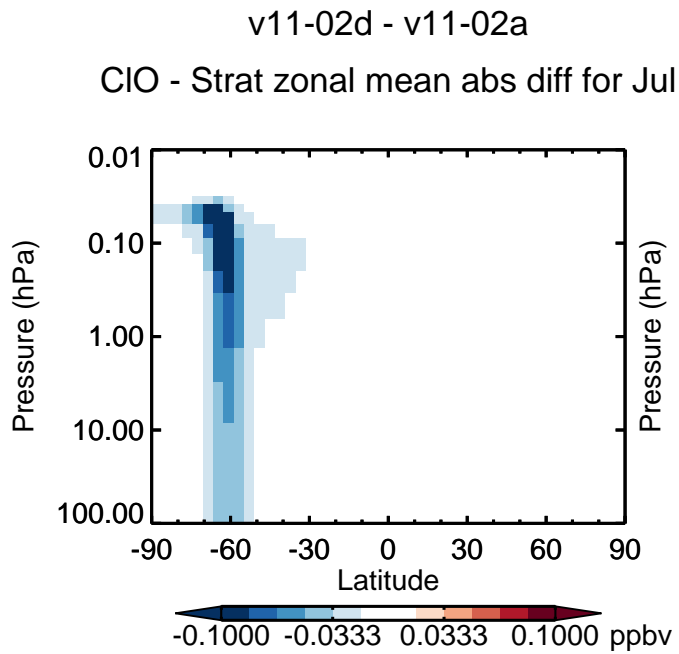

GEOS-Chem Stratospheric Zonal Difference Maps