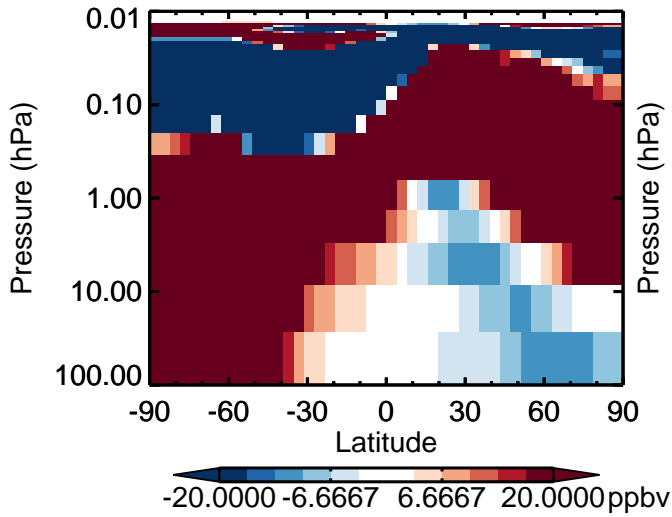

GEOS-Chem Stratospheric Zonal Difference Maps

v11-02d - v11-02c

O3 - Strat zonal mean abs diff for Jul