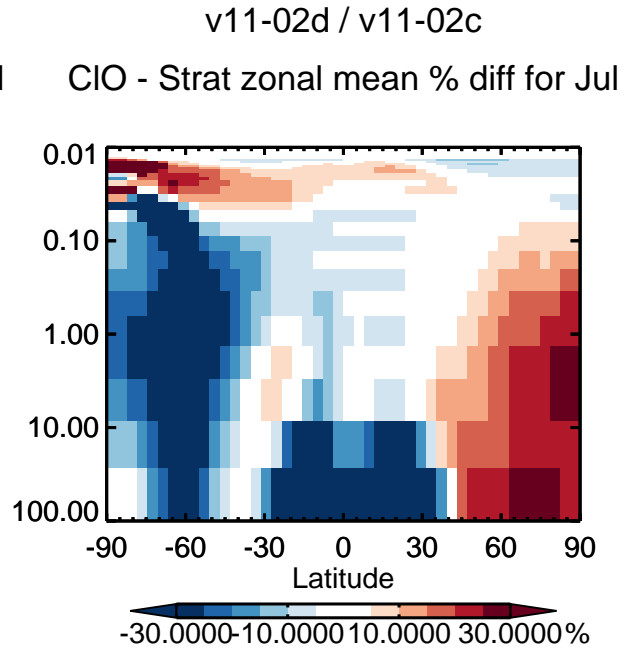

GEOS-Chem Stratospheric Zonal Difference Maps