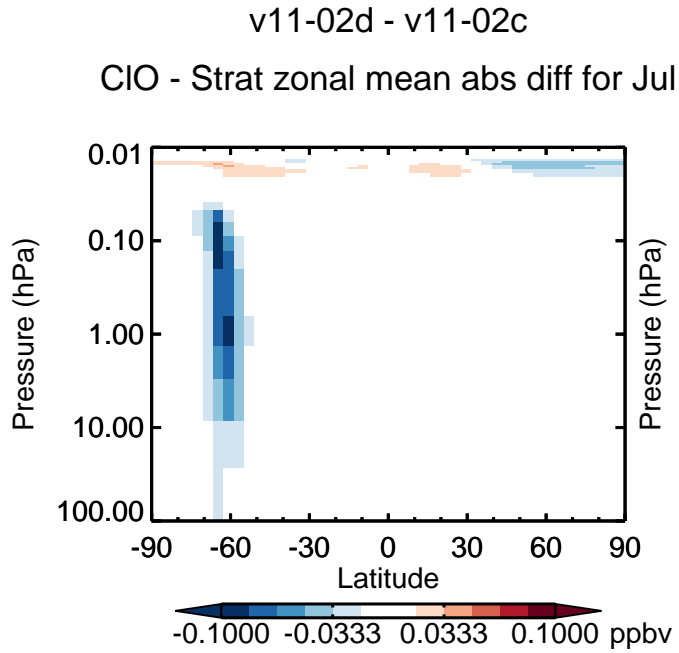

GEOS-Chem Stratospheric Zonal Difference Maps