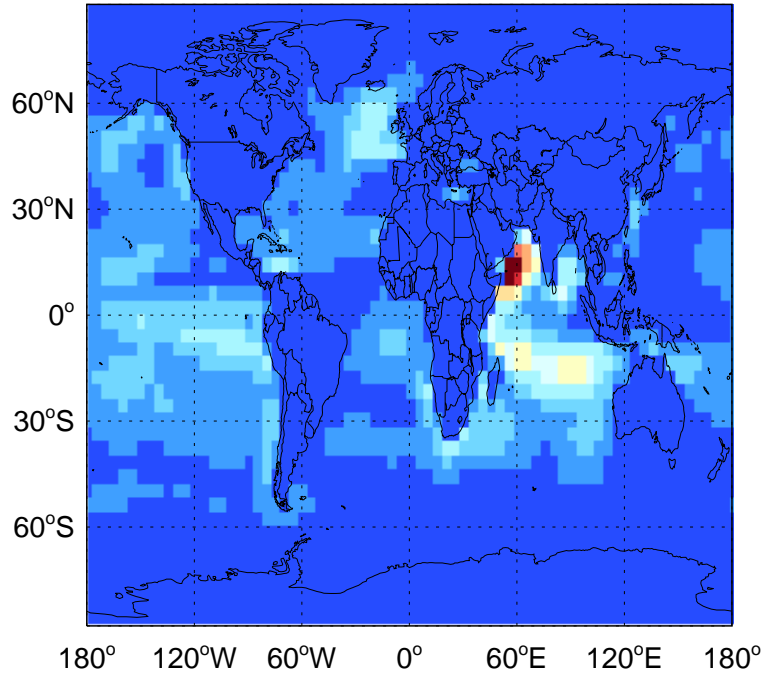

# GEOS-Chem Emission Maps

v11-02a

DMS biogenic emissions for Jul

0.00e+00 3.66e+06 7.31e+06 kg S

v11-02c

DMS biogenic emissions for Jul

0.00e+00 3.66e+06 7.31e+06 kg S

v11-02d