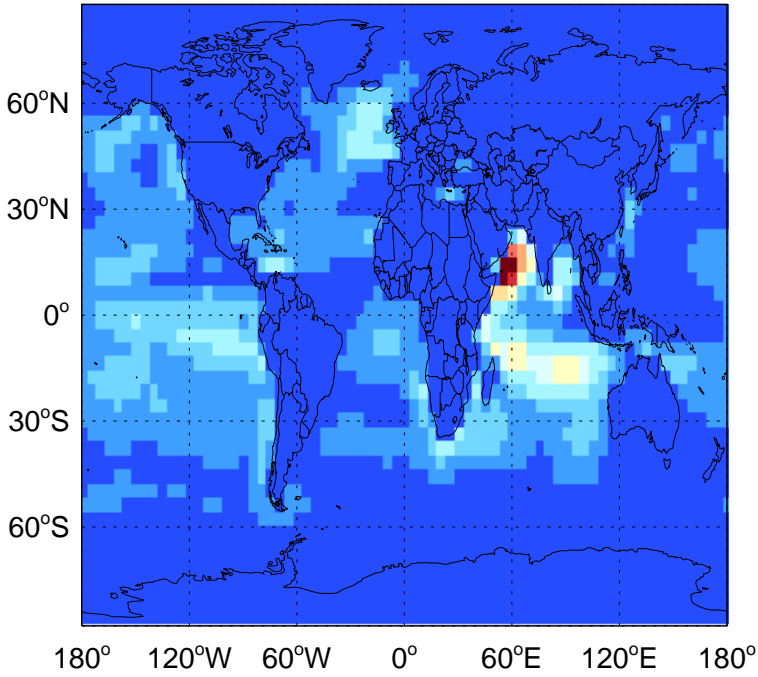

# GEOS-Chem Emission Maps

v11-02a

DMS biogenic emissions for Jul

0.00e+00 3.66e+06 7.31e+06 kg S

v11-02c

DMS biogenic emissions for Jul

0.00e+00 3.66e+06 7.31e+06 kg S

v11-02d