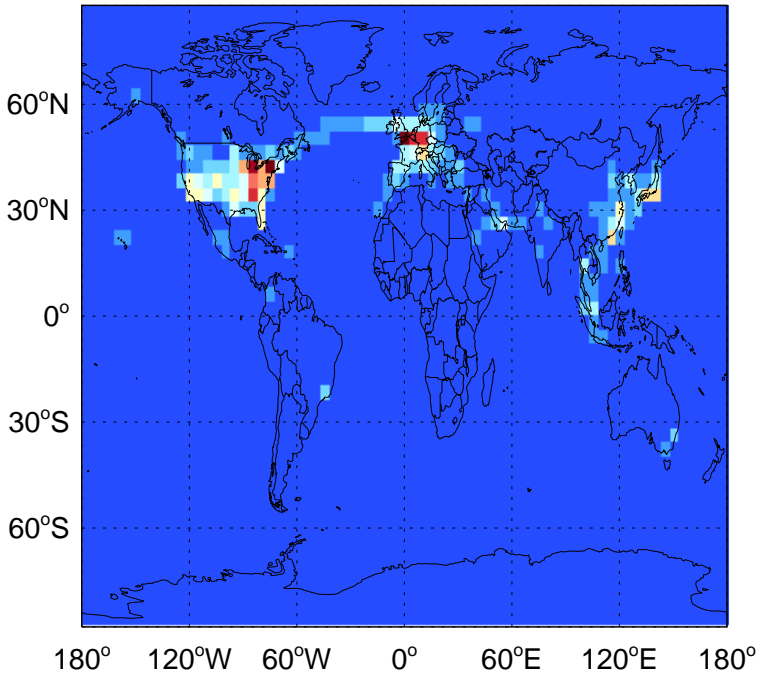

0.00e+00 7.30e+04 1.46e+05 kg S