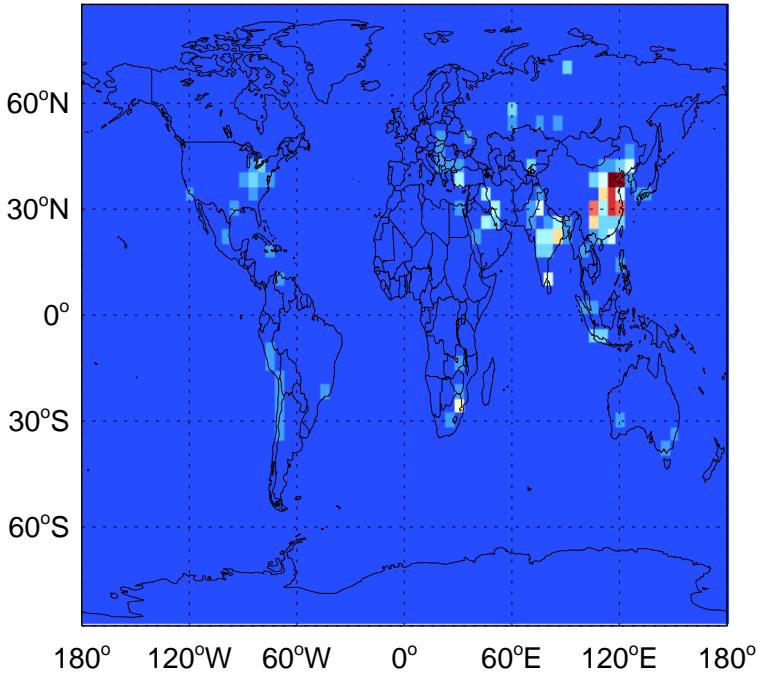

# GEOS-Chem Emission Maps

v11-02a

SO2 column anthro emissions for Jul

0.00e+00 5.74e+07 1.15e+08kg S

v11-02c

SO2 column anthro emissions for Jul

0.00e+00 5.74e+07 1.15e+08kg S

v11-02d

# GEOS-Chem Emission Maps

v11-02a

SO2 column aircraft emissions for Jul

0.00e+00 7.30e+04 1.46e+05 kg S

v11-02c

SO2 column aircraft emissions for Jul

0.00e+00 7.30e+04 1.46e+05 kg S

v11-02d