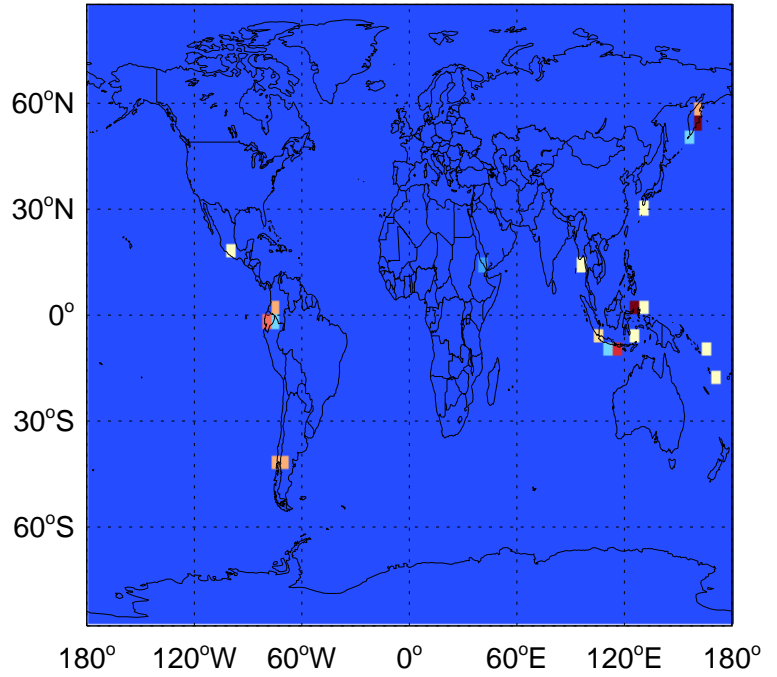

# GEOS-Chem Emission Maps

v11-02a

SO2 column erup volc emissions for Jul

0.00e+00 1.22e+07 2.44e+07kg S

v11-02c

SO2 column erup volc emissions for Jul

0.00e+00 1.22e+07 2.44e+07kg S

v11-02d