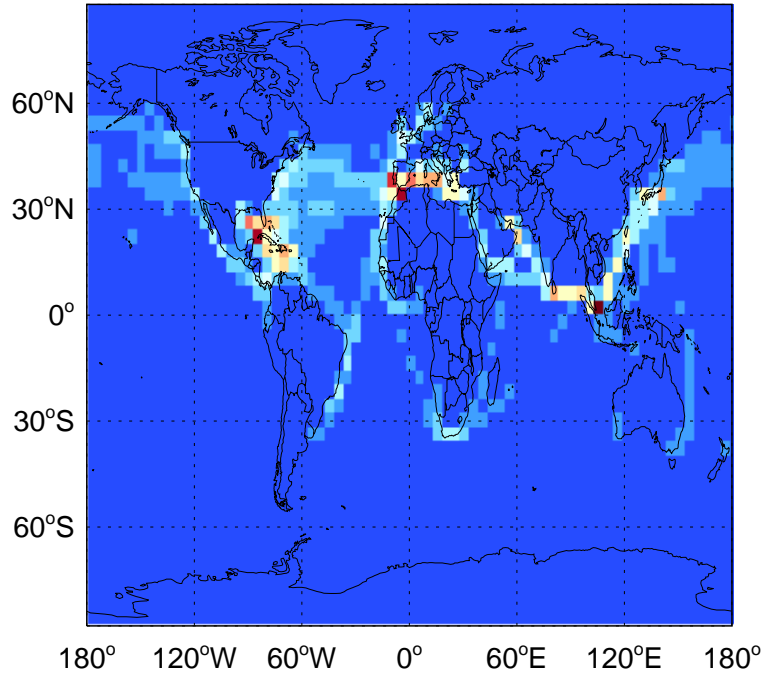

# GEOS-Chem Emission Maps

v11-02a

SO2 ship emissions for Jul

0.00e+00 2.84e+06 5.68e+06kg S

v11-02c

SO2 ship emissions for Jul

0.00e+00 2.84e+06 5.68e+06kg S

v11-02d