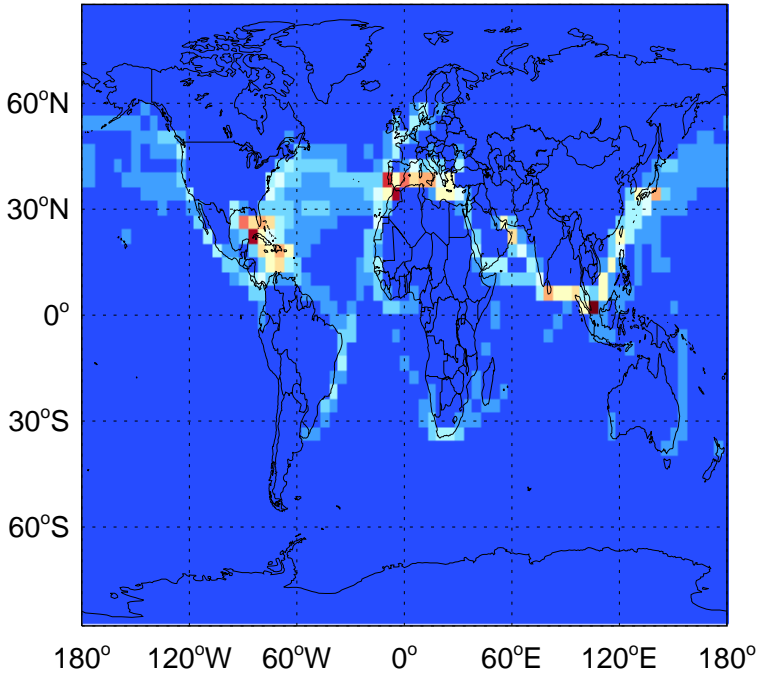

GEOS-Chem Emission Maps

v11-02a

SO2 ship emissions for Jul

0.00e+00 2.84e+06 5.68e+06kg S

v11-02c

SO2 ship emissions for Jul