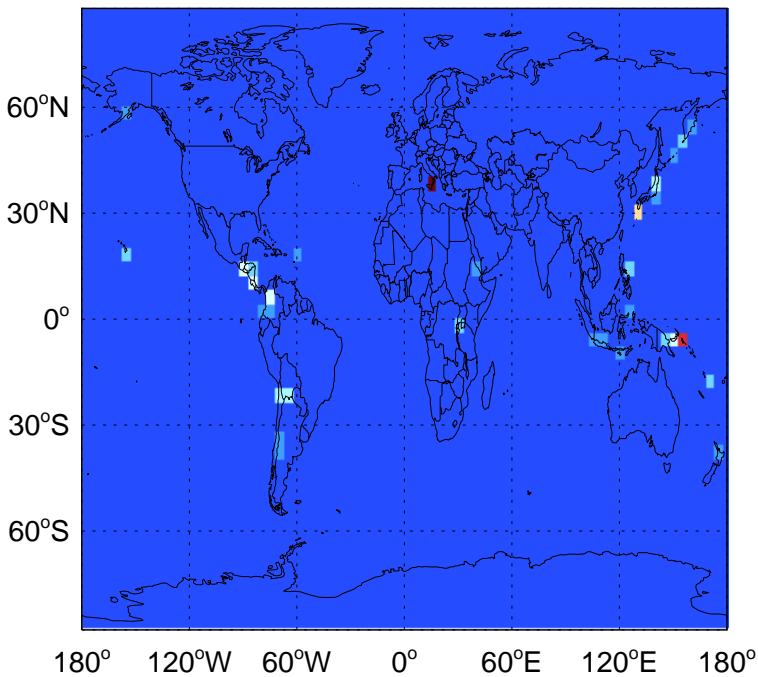

0.00e+00 3.70e+07 7.40e+07kg S