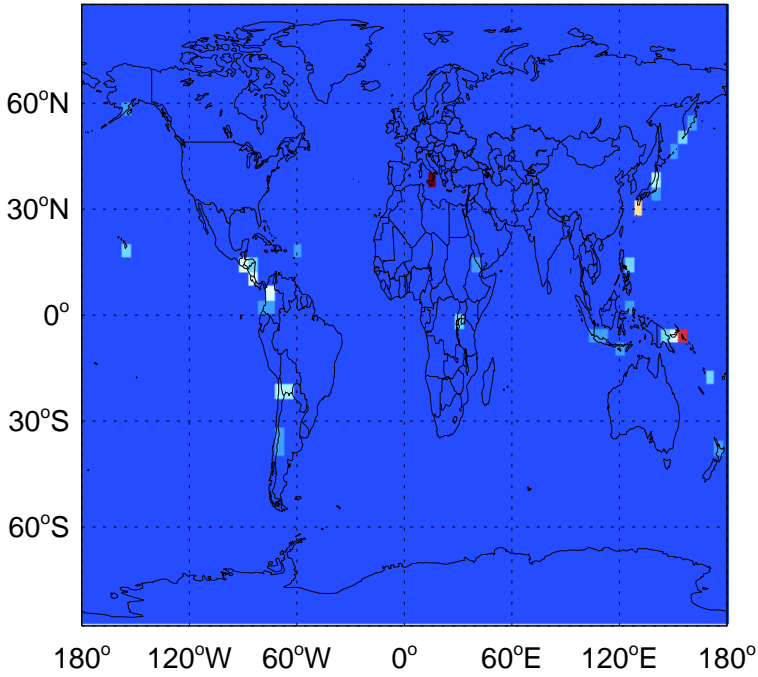

GEOS-Chem Emission Maps

v11-02a

SO2 column nonerup volc emissions for Jul

0.00e+00 3.70e+07 7.40e+07kg S

v11-02c

SO2 column nonerup volc emissions for Jul