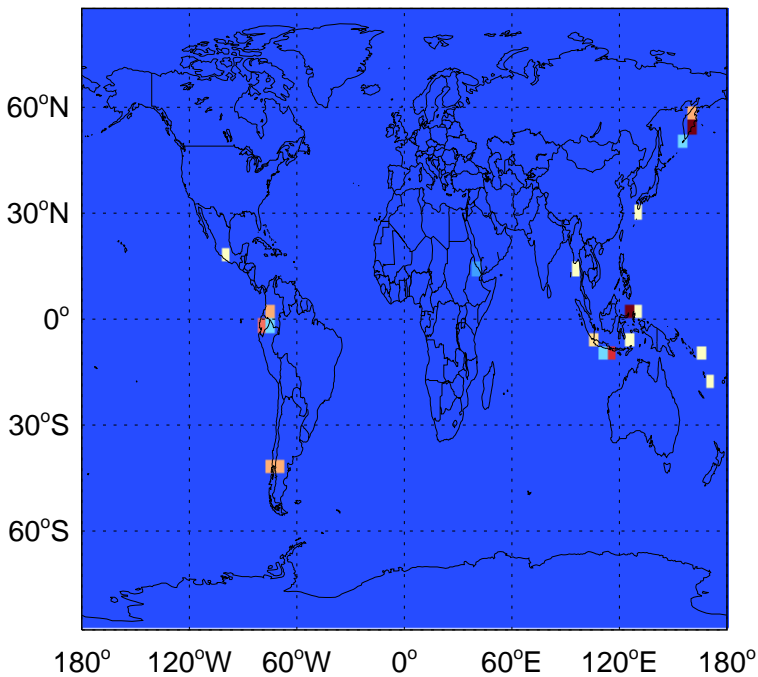

0.00e+00 1.22e+07 2.44e+07kg S