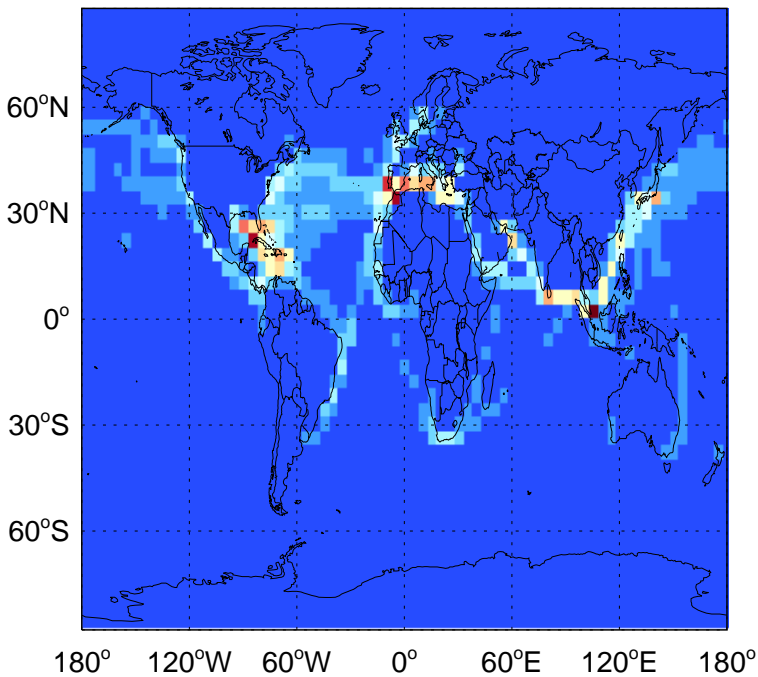

0.00e+00 2.84e+06 5.68e+06kg S