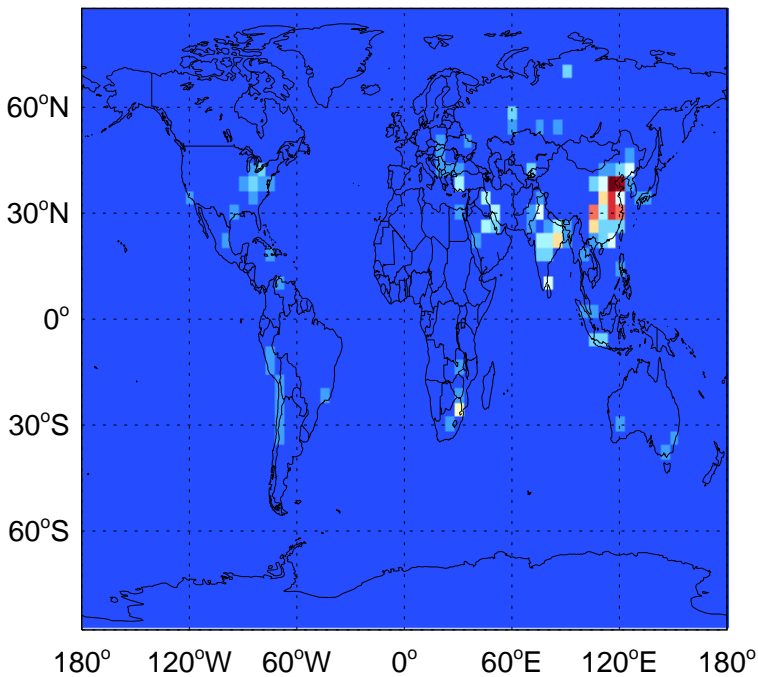

0.00e+00 5.74e+07 1.15e+08kg S