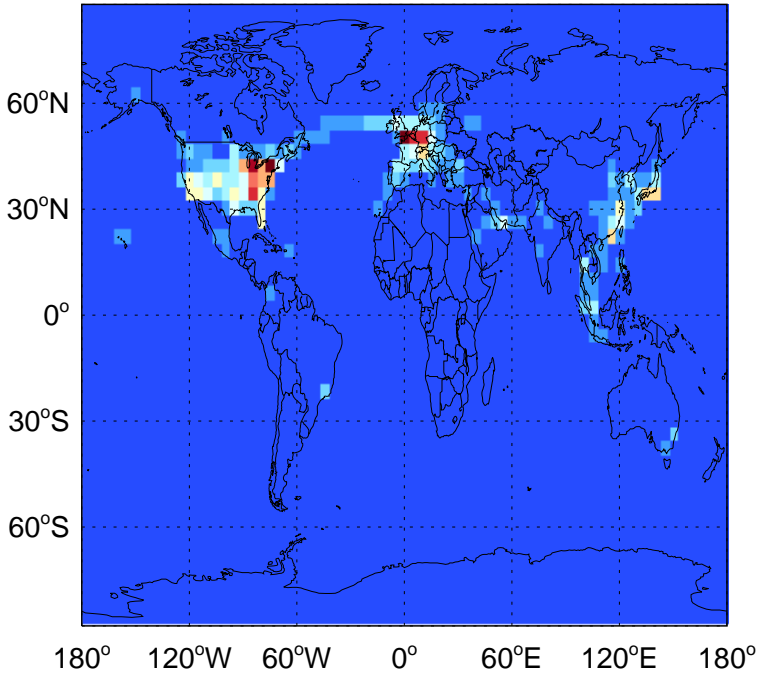

# GEOS-Chem Emission Maps

v11-02a

SO2 column anthro emissions for Jul

0.00e+00 5.74e+07 1.15e+08kg S

v11-02c

SO2 column anthro emissions for Jul

0.00e+00 5.74e+07 1.15e+08kg S

v11-02d

SO2 column anthro emissions for Jul

0.00e+00 5.74e+07 1.15e+08kg S

# GEOS-Chem Emission Maps

v11-02a

SO2 column aircraft emissions for Jul

0.00e+00 7.30e+04 1.46e+05 kg S

v11-02c

SO2 column aircraft emissions for Jul

0.00e+00 7.30e+04 1.46e+05 kg S

v11-02d