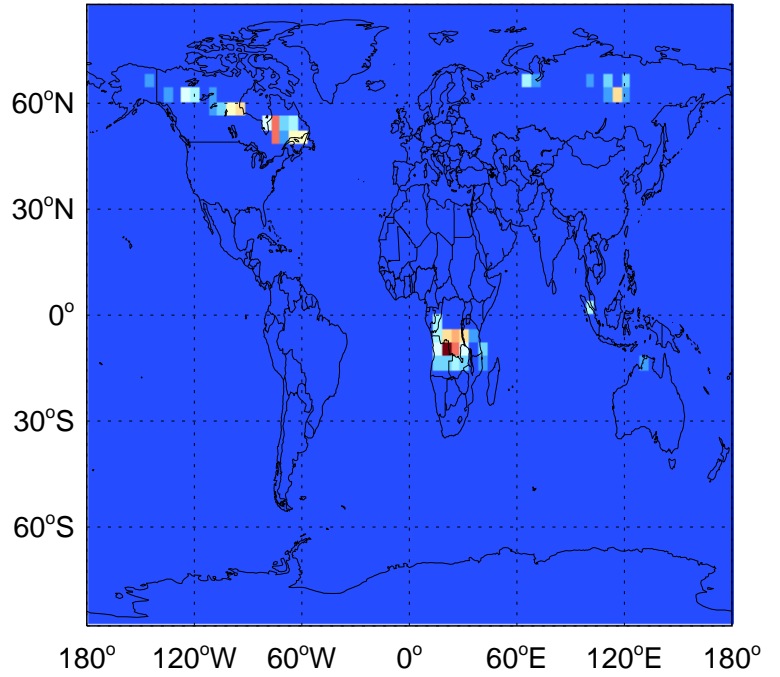

# GEOS-Chem Emission Maps

v11-02a

SO2 biomass emissions for Jul

0.00e+00 4.47e+06 8.94e+06 kg S

v11-02c

SO2 biomass emissions for Jul

0.00e+00 4.47e+06 8.94e+06 kg S

v11-02d