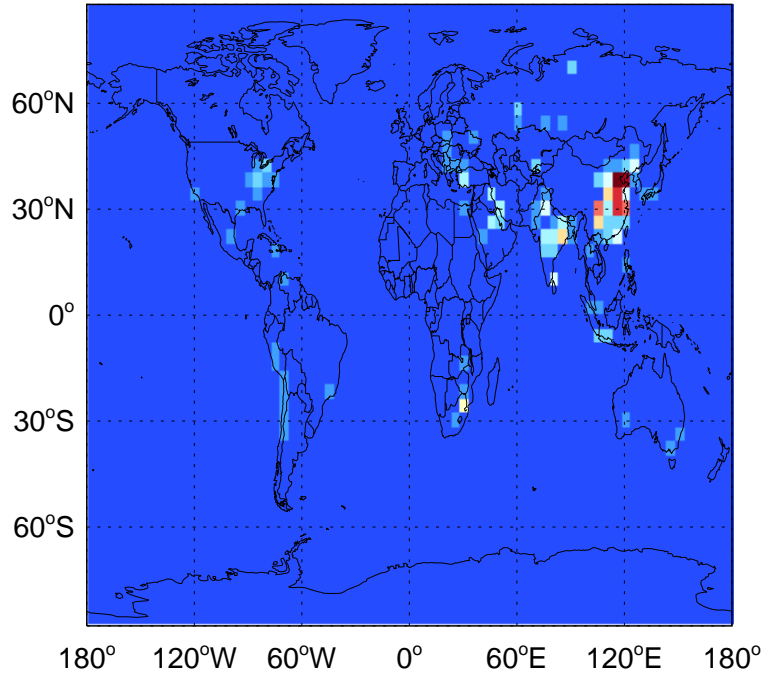

# GEOS-Chem Emission Maps

v11-02a

SO2 column anthro emissions for Jul

0.00e+00 5.74e+07 1.15e+08kg S

v11-02c

SO2 column anthro emissions for Jul

0.00e+00 5.74e+07 1.15e+08kg S

v11-02d

SO2 column anthro emissions for Jul

0.00e+00 5.74e+07 1.15e+08kg S

# GEOS-Chem Emission Maps

v11-02a

SO2 column aircraft emissions for Jul

0.00e+00 7.30e+04 1.46e+05 kg S

v11-02c

SO2 column aircraft emissions for Jul

0.00e+00 7.30e+04 1.46e+05 kg S

v11-02d