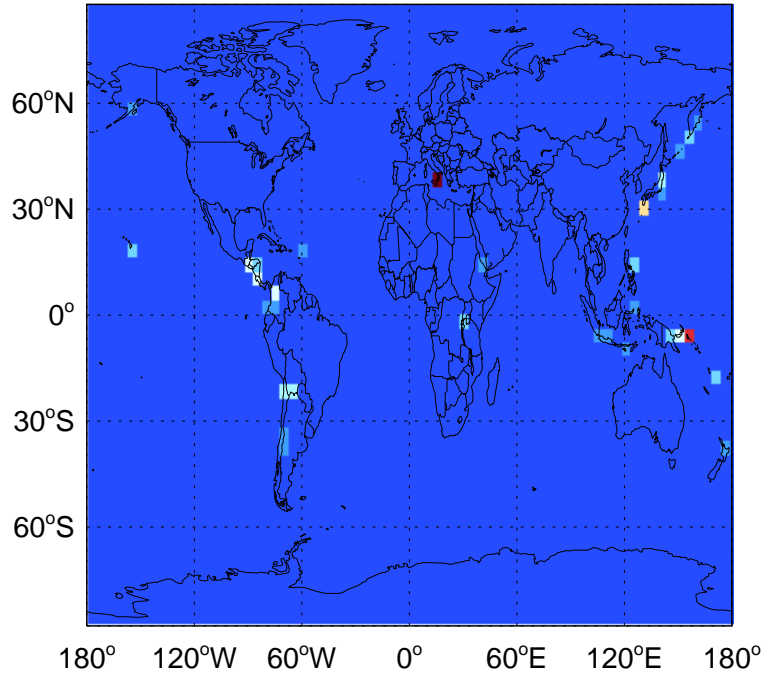

# GEOS-Chem Emission Maps

v11-02a

SO2 column nonerup volc emissions for Jul

0.00e+00 3.70e+07 7.40e+07kg S

v11-02c

SO2 column nonerup volc emissions for Jul

0.00e+00 3.70e+07 7.40e+07kg S

v11-02d