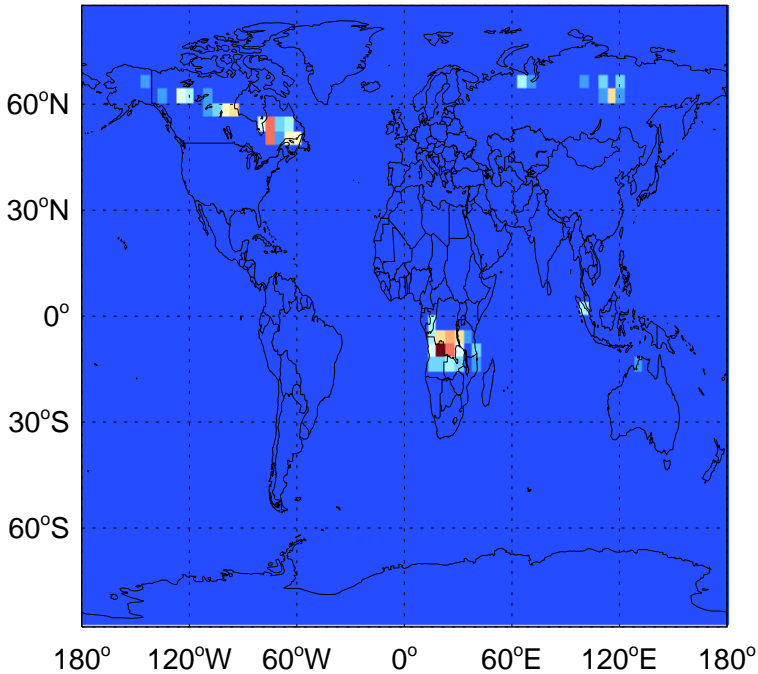

0.00e+00 4.47e+06 8.94e+06 kg S