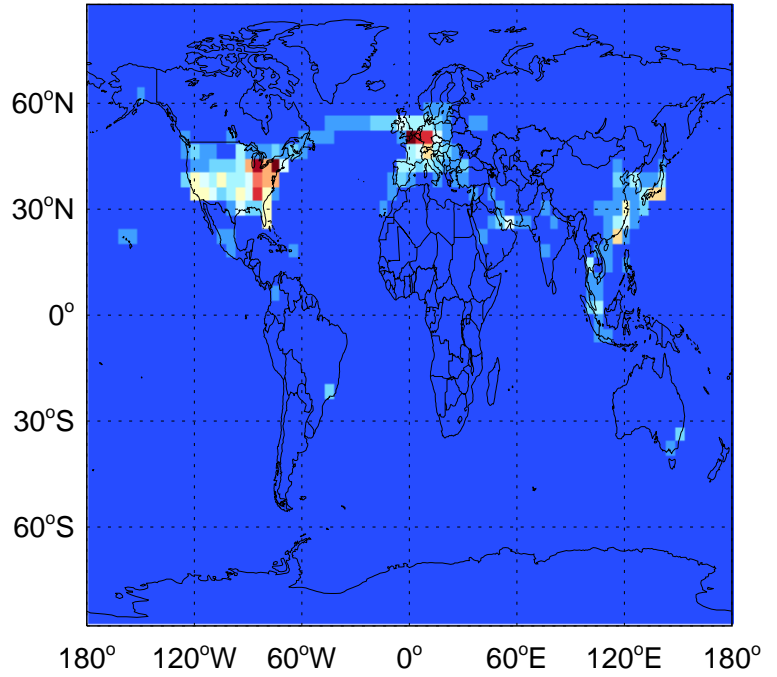

# GEOS-Chem Emission Maps

v11-02a

SO2 column anthro emissions for Jul

0.00e+00 5.74e+07 1.15e+08kg S

v11-02c

SO2 column anthro emissions for Jul

0.00e+00 5.74e+07 1.15e+08kg S

v11-02d

# GEOS-Chem Emission Maps

v11-02a

SO2 column aircraft emissions for Jul

0.00e+00 7.30e+04 1.46e+05 kg S

v11-02c

SO2 column aircraft emissions for Jul

0.00e+00 7.30e+04 1.46e+05 kg S

v11-02d