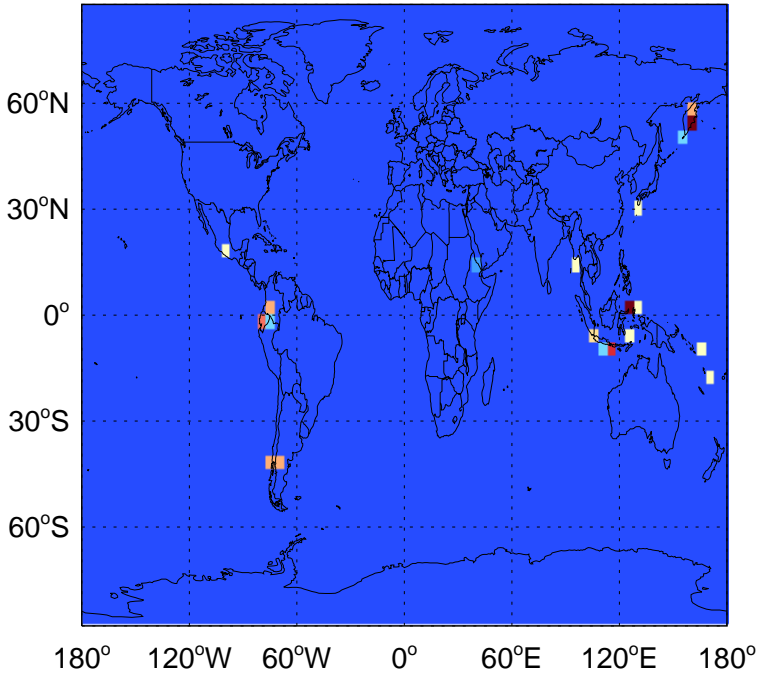

GEOS-Chem Emission Maps

v11-02a

SO2 column erup volc emissions for Jul

0.00e+00 1.22e+07 2.44e+07kg S

v11-02c

SO2 column erup volc emissions for Jul