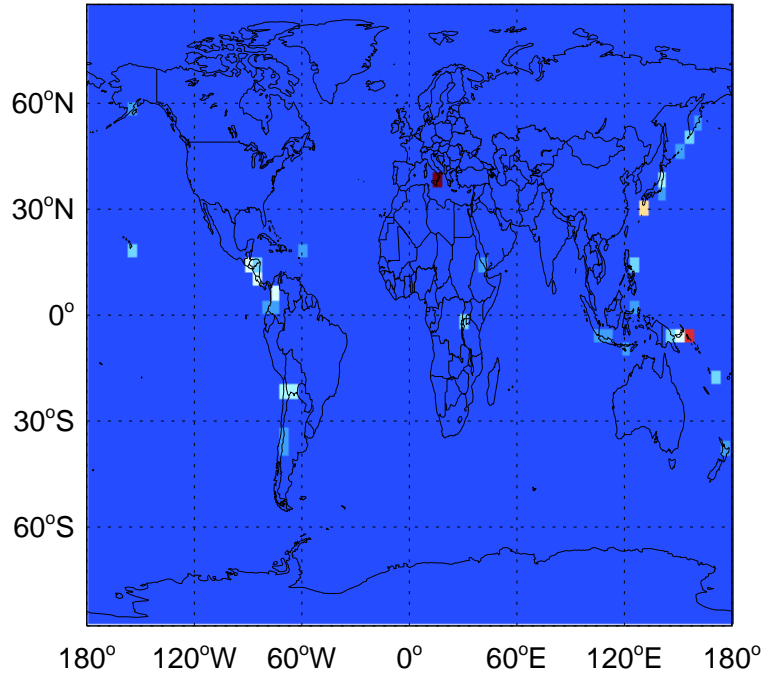

0.00e+00 3.70e+07 7.40e+07kg S

v11-02d

SO2 column nonerup volc emissions for Oct