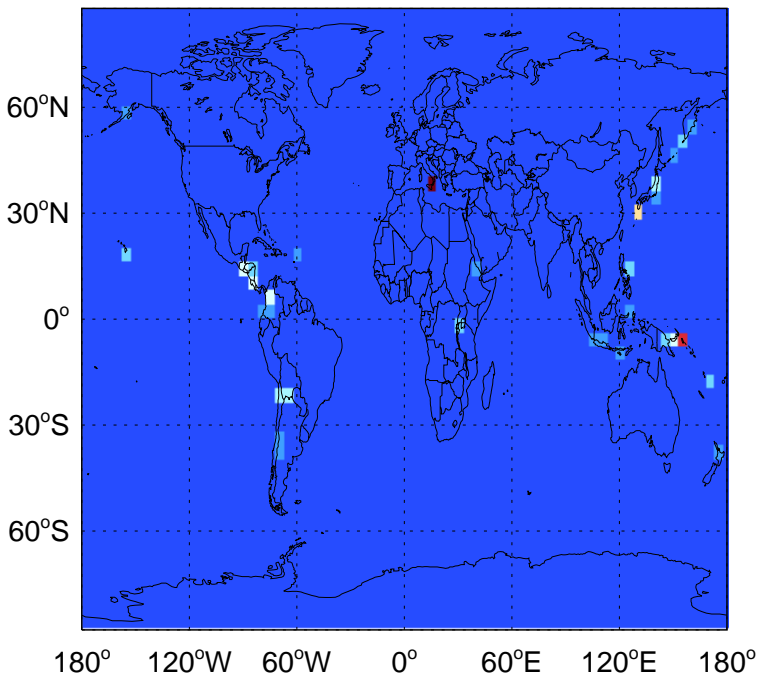

0.00e+00 3.70e+07 7.40e+07kg S

v11-02c

SO2 column nonerup volc emissions for Oct

0.00e+00 3.70e+07 7.40e+07kg S

v11-02d

SO2 column nonerup volc emissions for Oct

0.00e+00 3.70e+07 7.40e+07kg S

GEOS-Chem Emission Maps