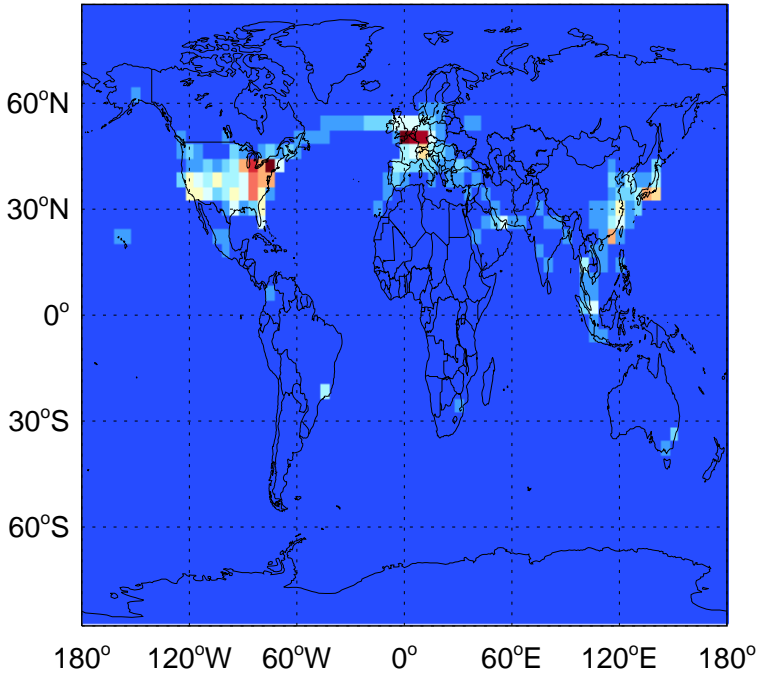

GEOS-Chem Emission Maps

v11-02a

SO2 column anthro emissions for Oct

0.00e+00 5.20e+07 1.04e+08kg S

v11-02c

SO2 column anthro emissions for Oct

0.00e+00 5.20e+07 1.04e+08kg S

v11-02d

SO2 column anthro emissions for Oct

0.00e+00 5.20e+07 1.04e+08kg S

GEOS-Chem Emission Maps

v11-02a

SO2 column aircraft emissions for Oct

0.00e+00 6.91e+04 1.38e+05kg S

v11-02c

SO2 column aircraft emissions for Oct

0.00e+00 6.91e+04 1.38e+05kg S

v11-02d

SO2 column aircraft emissions for Oct

0.00e+00 6.91e+04 1.38e+05kg S

GEOS-Chem Emission Maps

v11-02a

SO2 biofuel emissions for Oct

v11-02c

SO2 biofuel emissions for Oct

v11-02d

SO2 biofuel emissions for Oct

GEOS-Chem Emission Maps

v11-02a

SO2 biomass emissions for Oct

0.00e+00 1.91e+06 3.82e+06kg S

v11-02c