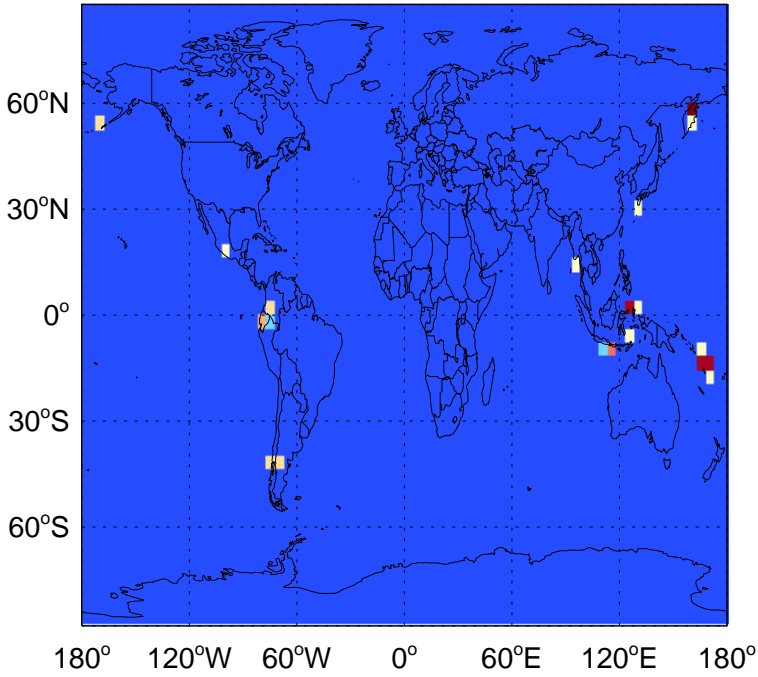

GEOS-Chem Emission Maps

v11-02a

SO2 column erup volc emissions for Oct

0.00e+00 1.35e+07 2.71e+07kg S

v11-02c

SO2 column erup volc emissions for Oct