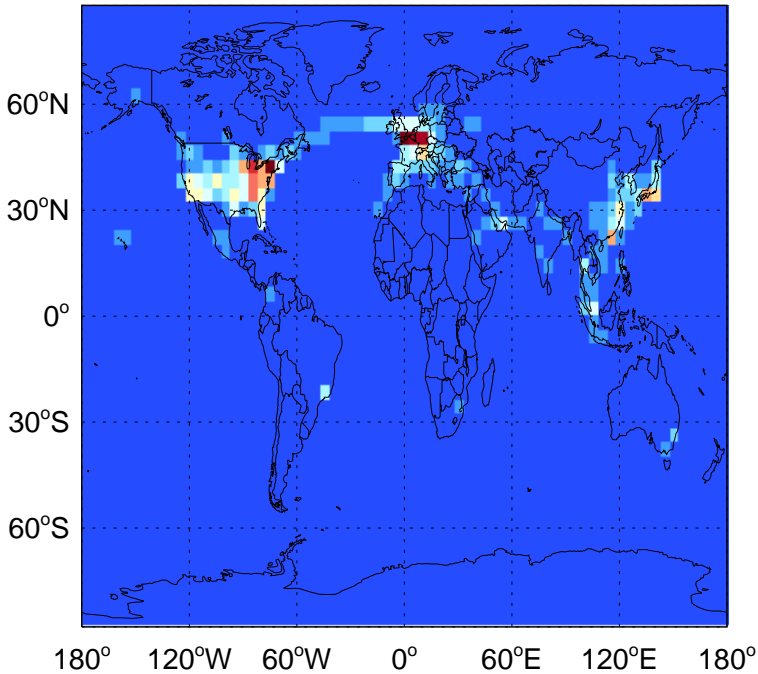

GEOS-Chem Emission Maps

v11-02a

SO2 column anthro emissions for Oct

0.00e+00 5.20e+07 1.04e+08kg S

v11-02c

SO2 column anthro emissions for Oct

0.00e+00 5.20e+07 1.04e+08kg S

v11-02d

SO2 column anthro emissions for Oct

0.00e+00 5.20e+07 1.04e+08kg S

GEOS-Chem Emission Maps

v11-02a

SO2 column aircraft emissions for Oct

0.00e+00 6.91e+04 1.38e+05kg S

v11-02c

SO2 column aircraft emissions for Oct

0.00e+00 6.91e+04 1.38e+05kg S

v11-02d

SO2 column aircraft emissions for Oct

0.00e+00 6.91e+04 1.38e+05kg S

GEOS-Chem Emission Maps

v11-02a

SO2 biofuel emissions for Oct

v11-02c