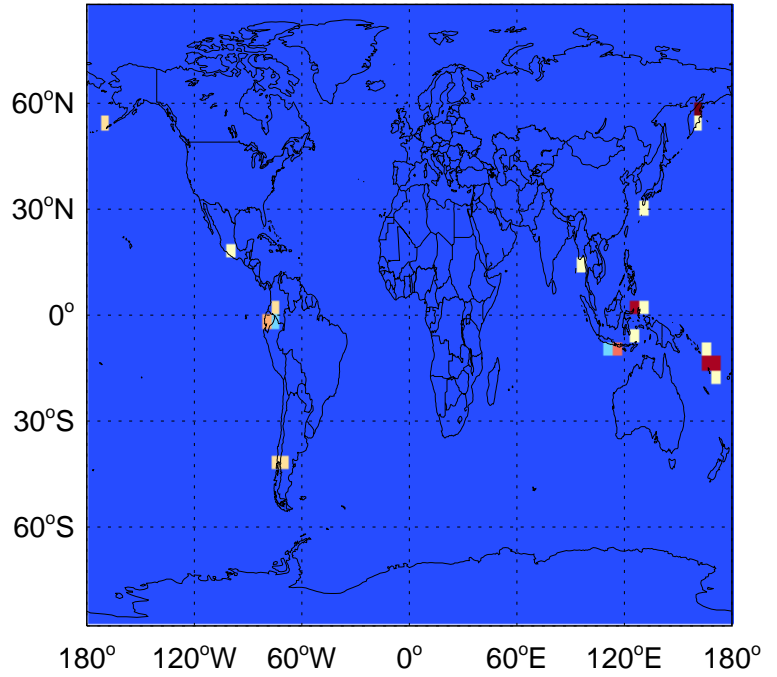

0.00e+00 3.70e+07 7.40e+07kg S

v11-02c

SO2 column nonerup volc emissions for Oct

0.00e+00 3.70e+07 7.40e+07kg S

v11-02d

SO2 column nonerup volc emissions for Oct

0.00e+00 3.70e+07 7.40e+07kg S

GEOS-Chem Emission Maps

v11-02a

SO2 column erup volc emissions for Oct

0.00e+00 1.35e+07 2.71e+07kg S

v11-02c

SO2 column erup volc emissions for Oct

0.00e+00 1.35e+07 2.71e+07kg S

v11-02d

SO2 column erup volc emissions for Oct