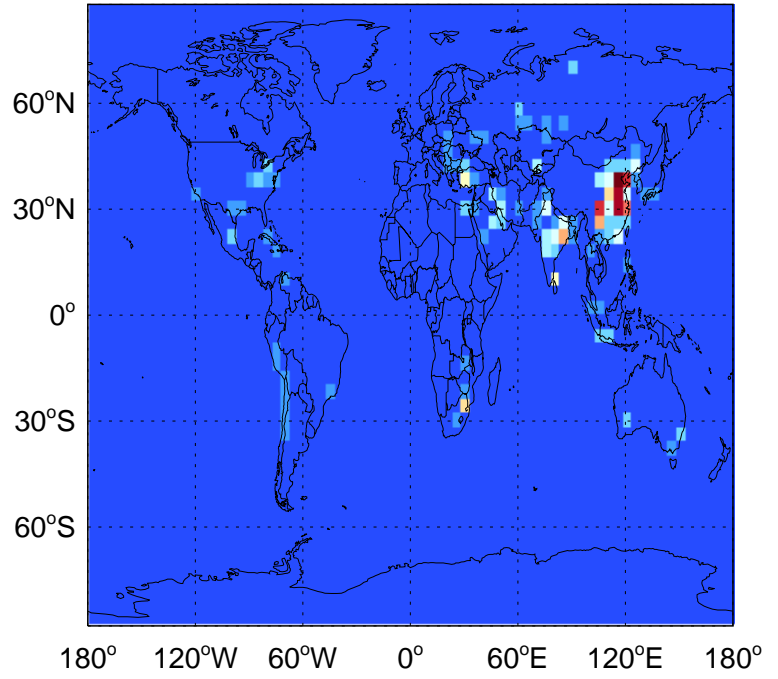

GEOS-Chem Emission Maps

v11-02a

SO2 column anthro emissions for Oct

0.00e+00 5.20e+07 1.04e+08kg S

v11-02c

SO2 column anthro emissions for Oct

0.00e+00 5.20e+07 1.04e+08kg S

v11-02d

SO2 column anthro emissions for Oct

0.00e+00 5.20e+07 1.04e+08kg S

GEOS-Chem Emission Maps

v11-02a

SO2 column aircraft emissions for Oct

0.00e+00 6.91e+04 1.38e+05kg S

v11-02c

SO2 column aircraft emissions for Oct

0.00e+00 6.91e+04 1.38e+05kg S

v11-02d

SO2 column aircraft emissions for Oct

0.00e+00 6.91e+04 1.38e+05kg S

GEOS-Chem Emission Maps

v11-02a

SO2 biofuel emissions for Oct

v11-02c

0.00e+00 1.35e+07 2.71e+07kg S

GEOS-Chem Emission Maps

v11-02a

SO₂ ship emissions for Oct

0.00e+00 2.84e+06 5.68e+06 kg S

v11-02c

SO₂ ship emissions for Oct

0.00e+00 2.84e+06 5.68e+06 kg S