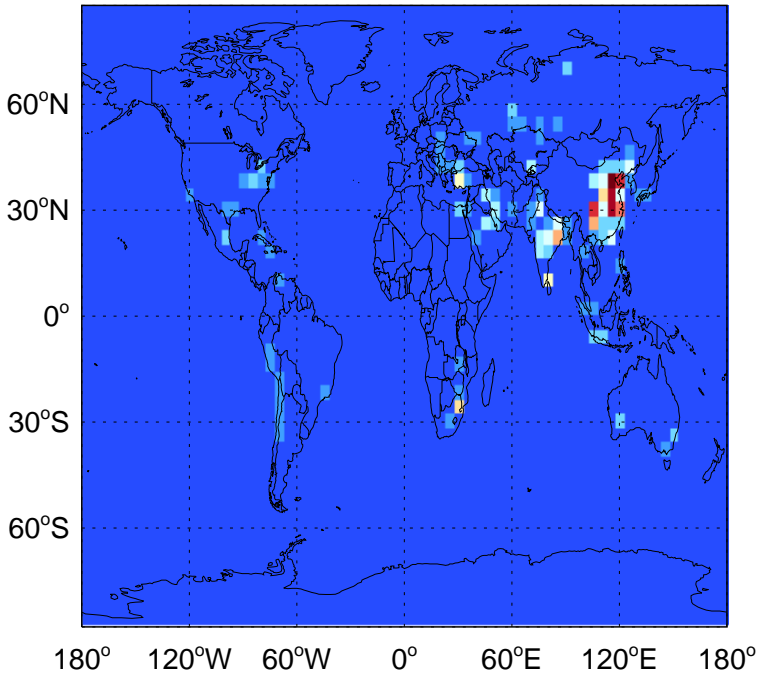

GEOS-Chem Emission Maps

v11-02a

SO2 column anthro emissions for Oct

0.00e+00 5.20e+07 1.04e+08kg S

v11-02c

SO2 column anthro emissions for Oct

0.00e+00 5.20e+07 1.04e+08kg S

v11-02d

SO2 column anthro emissions for Oct

0.00e+00 5.20e+07 1.04e+08kg S

GEOS-Chem Emission Maps

v11-02a

SO2 column aircraft emissions for Oct

0.00e+00 6.91e+04 1.38e+05kg S

v11-02c

SO2 column aircraft emissions for Oct

0.00e+00 6.91e+04 1.38e+05kg S

v11-02d

SO2 column aircraft emissions for Oct

0.00e+00 6.91e+04 1.38e+05kg S

GEOS-Chem Emission Maps

v11-02a

SO2 biofuel emissions for Oct

v11-02c