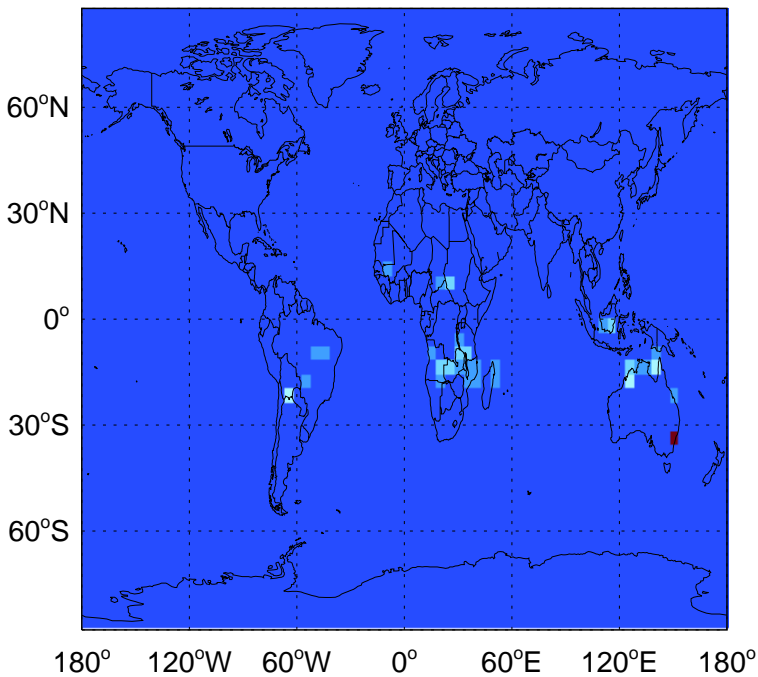

SO2 biofuel emissions for Oct

v11-02d

SO2 biofuel emissions for Oct

GEOS-Chem Emission Maps

v11-02a

SO2 biomass emissions for Oct

0.00e+00 1.91e+06 3.82e+06kg S

v11-02c

SO2 biomass emissions for Oct

0.00e+00 1.91e+06 3.82e+06kg S

v11-02d

SO2 biomass emissions for Oct

0.00e+00 1.91e+06 3.82e+06kg S

GEOS-Chem Emission Maps

v11-02a

SO2 column nonerup volc emissions for Oct