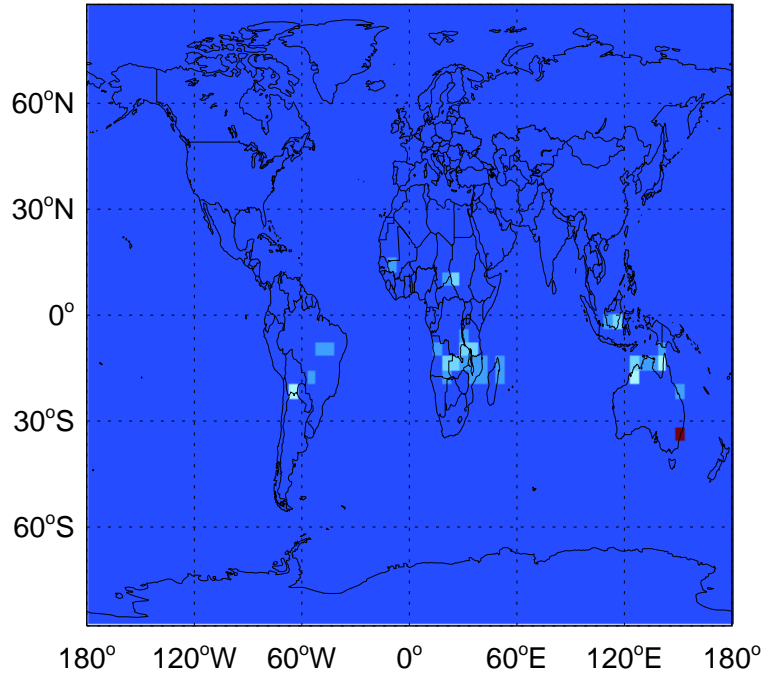

GEOS-Chem Emission Maps

v11-02a

SO2 column anthro emissions for Oct

0.00e+00 5.20e+07 1.04e+08kg S

v11-02c

SO2 column anthro emissions for Oct

0.00e+00 5.20e+07 1.04e+08kg S

v11-02d

0.00e+00 6.91e+04 1.38e+05kg S

v11-02d

SO2 column aircraft emissions for Oct

0.00e+00 6.91e+04 1.38e+05kg S

GEOS-Chem Emission Maps

v11-02a

SO2 biofuel emissions for Oct

v11-02c

SO2 biofuel emissions for Oct

v11-02d

SO2 biofuel emissions for Oct

GEOS-Chem Emission Maps

v11-02a

SO2 biomass emissions for Oct

0.00e+00 1.91e+06 3.82e+06kg S

v11-02c

SO2 biomass emissions for Oct

0.00e+00 1.91e+06 3.82e+06kg S

v11-02d

SO2 biomass emissions for Oct

0.00e+00 1.91e+06 3.82e+06kg S

GEOS-Chem Emission Maps

v11-02a

SO2 column nonerup volc emissions for Oct