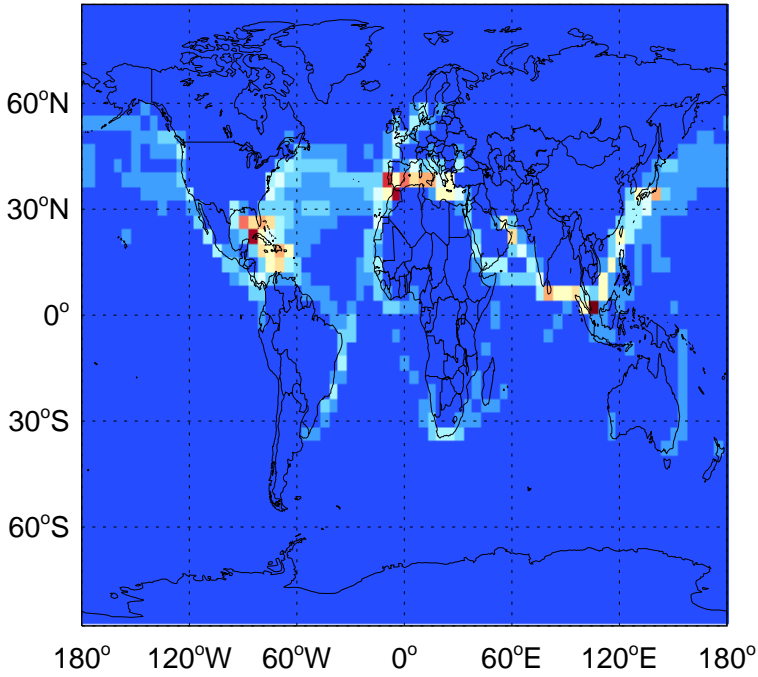

GEOS-Chem Emission Maps

v11-02a

SO₂ ship emissions for Oct

0.00e+00 2.84e+06 5.68e+06 kg S

v11-02c

SO₂ ship emissions for Oct