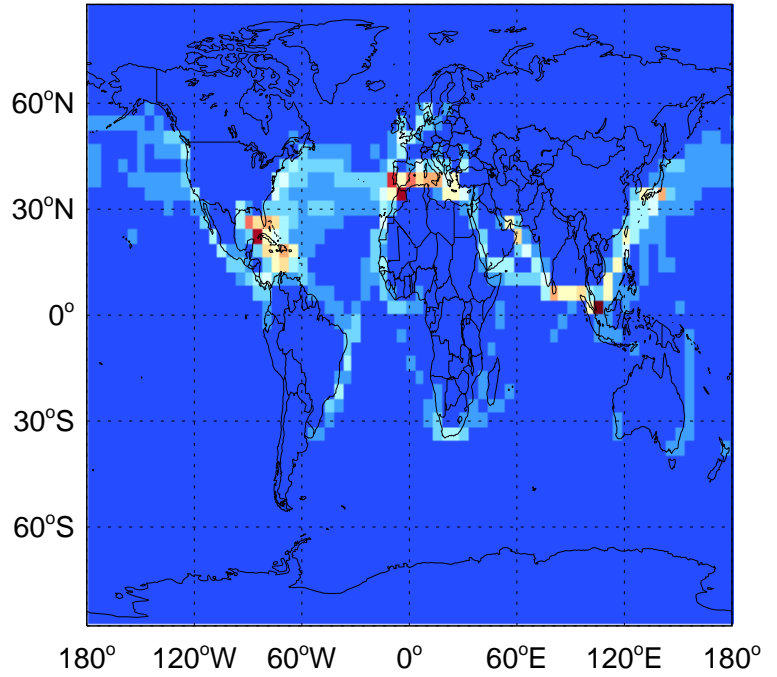

0.00e+00 1.35e+07 2.71e+07kg S

GEOS-Chem Emission Maps

v11-02a

SO₂ ship emissions for Oct

0.00e+00 2.84e+06 5.68e+06 kg S

v11-02c

SO₂ ship emissions for Oct

0.00e+00 2.84e+06 5.68e+06 kg S