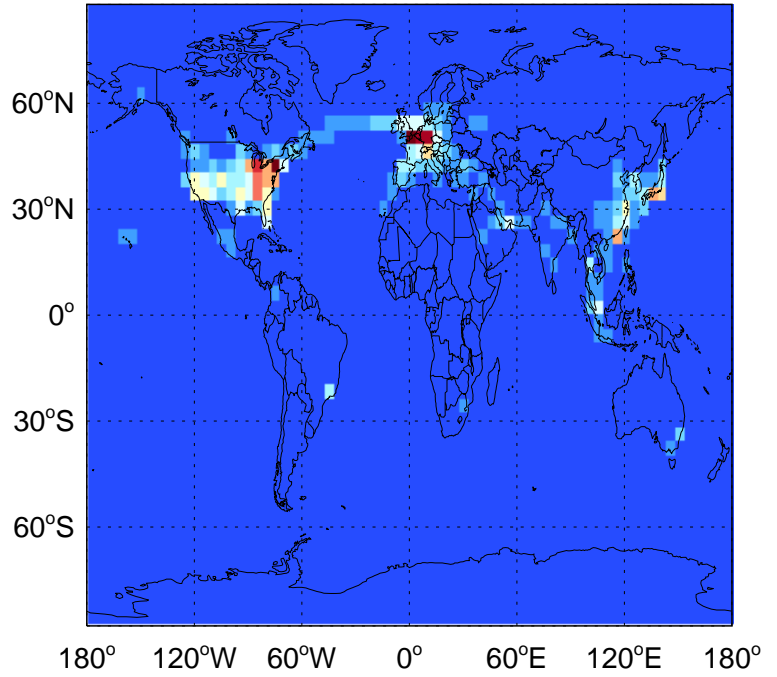

GEOS-Chem Emission Maps

v11-02a

SO2 column anthro emissions for Oct

0.00e+00 5.20e+07 1.04e+08kg S

v11-02c

SO2 column anthro emissions for Oct

0.00e+00 5.20e+07 1.04e+08kg S

v11-02d

SO2 column anthro emissions for Oct

0.00e+00 5.20e+07 1.04e+08kg S

GEOS-Chem Emission Maps

v11-02a

SO2 column aircraft emissions for Oct

0.00e+00 6.91e+04 1.38e+05kg S

v11-02c

SO2 column aircraft emissions for Oct

0.00e+00 6.91e+04 1.38e+05kg S

v11-02d

SO2 column aircraft emissions for Oct

0.00e+00 6.91e+04 1.38e+05kg S

GEOS-Chem Emission Maps

v11-02a

SO2 biofuel emissions for Oct

v11-02c

SO2 biofuel emissions for Oct

v11-02d

SO2 biofuel emissions for Oct

GEOS-Chem Emission Maps

v11-02a

SO2 biomass emissions for Oct

0.00e+00 1.91e+06 3.82e+06kg S

v11-02c