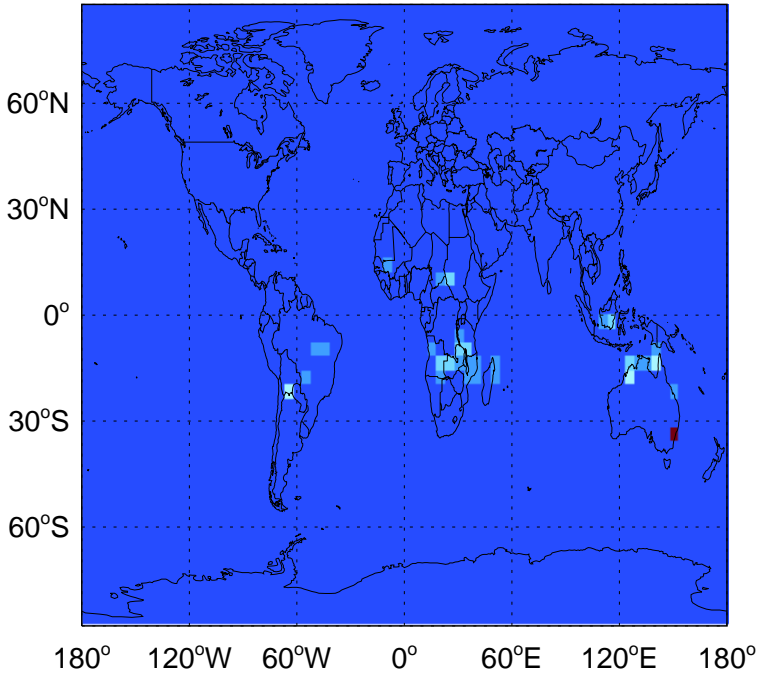

GEOS-Chem Emission Maps

v11-02a

SO2 column anthro emissions for Oct

0.00e+00 5.20e+07 1.04e+08kg S

v11-02c

SO2 column anthro emissions for Oct

0.00e+00 5.20e+07 1.04e+08kg S

v11-02d

0.00e+00 6.91e+04 1.38e+05kg S

v11-02d

SO2 column aircraft emissions for Oct

0.00e+00 6.91e+04 1.38e+05kg S

GEOS-Chem Emission Maps

v11-02a

SO2 biofuel emissions for Oct

v11-02c

SO2 biofuel emissions for Oct

v11-02d

SO2 biofuel emissions for Oct

GEOS-Chem Emission Maps

v11-02a

SO2 biomass emissions for Oct

0.00e+00 1.91e+06 3.82e+06kg S

v11-02c

SO2 biomass emissions for Oct

0.00e+00 1.91e+06 3.82e+06kg S

v11-02d

SO2 biomass emissions for Oct

0.00e+00 1.91e+06 3.82e+06kg S

GEOS-Chem Emission Maps

v11-02a

SO2 column nonerup volc emissions for Oct