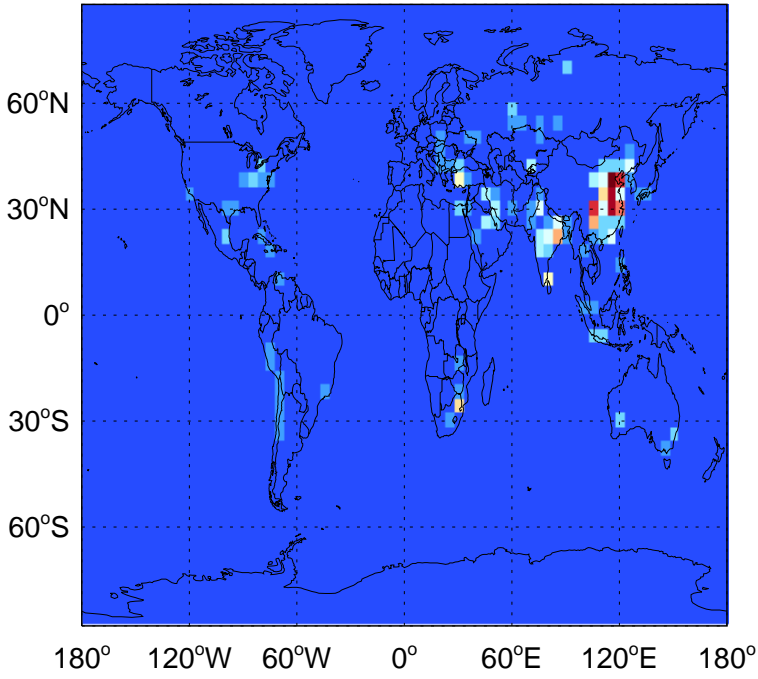

GEOS-Chem Emission Maps

v11-02a

SO2 column anthro emissions for Oct

0.00e+00 5.20e+07 1.04e+08kg S

v11-02c

SO2 column anthro emissions for Oct

0.00e+00 5.20e+07 1.04e+08kg S

v11-02d

SO2 column anthro emissions for Oct

0.00e+00 5.20e+07 1.04e+08kg S

GEOS-Chem Emission Maps

v11-02a

SO2 column aircraft emissions for Oct

0.00e+00 6.91e+04 1.38e+05kg S

v11-02c

SO2 column aircraft emissions for Oct

0.00e+00 6.91e+04 1.38e+05kg S

v11-02d

SO2 column aircraft emissions for Oct

0.00e+00 6.91e+04 1.38e+05kg S

GEOS-Chem Emission Maps

v11-02a

SO2 biofuel emissions for Oct

v11-02c

0.00e+00 1.35e+07 2.71e+07kg S

GEOS-Chem Emission Maps

v11-02a

SO₂ ship emissions for Oct

0.00e+00 2.84e+06 5.68e+06 kg S

v11-02c

SO₂ ship emissions for Oct

0.00e+00 2.84e+06 5.68e+06 kg S