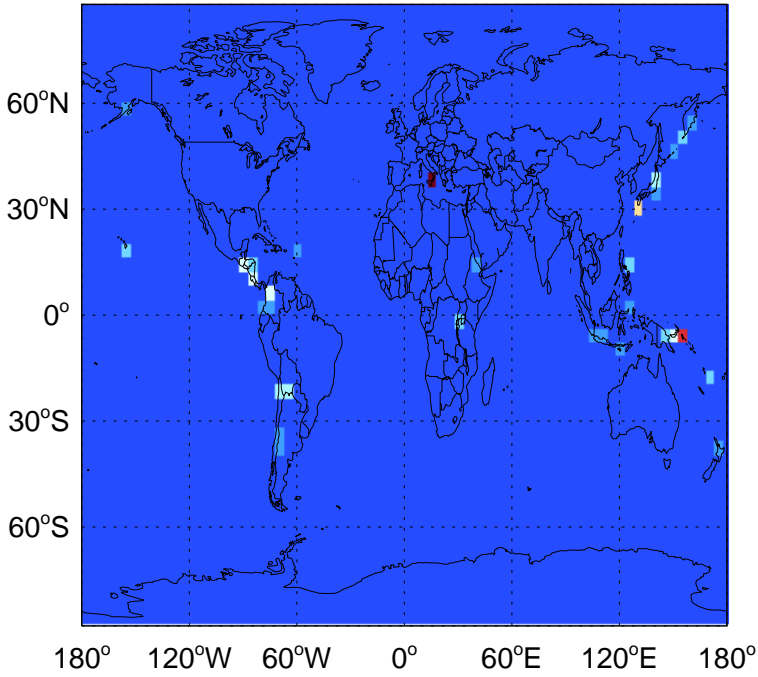

SO2 biofuel emissions for Oct

v11-02d

SO2 biofuel emissions for Oct

GEOS-Chem Emission Maps

v11-02a

SO2 biomass emissions for Oct

0.00e+00 1.91e+06 3.82e+06kg S

v11-02c

SO2 biomass emissions for Oct

0.00e+00 1.91e+06 3.82e+06kg S

v11-02d

SO2 biomass emissions for Oct

0.00e+00 1.91e+06 3.82e+06kg S

GEOS-Chem Emission Maps

v11-02a

SO2 column nonerup volc emissions for Oct