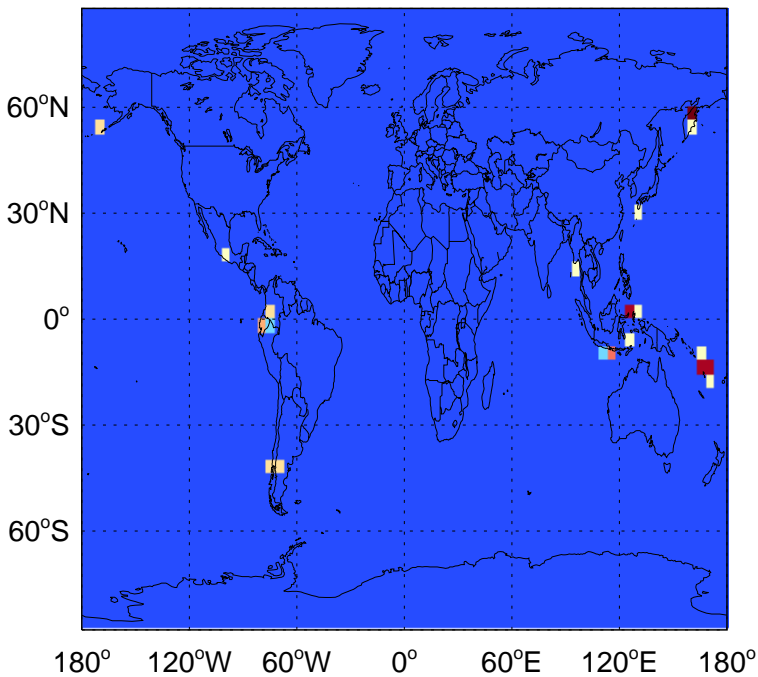

0.00e+00 3.70e+07 7.40e+07kg S

v11-02c

SO2 column nonerup volc emissions for Oct

0.00e+00 3.70e+07 7.40e+07kg S

v11-02d

SO2 column nonerup volc emissions for Oct

0.00e+00 3.70e+07 7.40e+07kg S

GEOS-Chem Emission Maps

v11-02a

SO2 column erup volc emissions for Oct

0.00e+00 1.35e+07 2.71e+07kg S

v11-02c

SO2 column erup volc emissions for Oct

0.00e+00 1.35e+07 2.71e+07kg S

v11-02d

SO2 column erup volc emissions for Oct