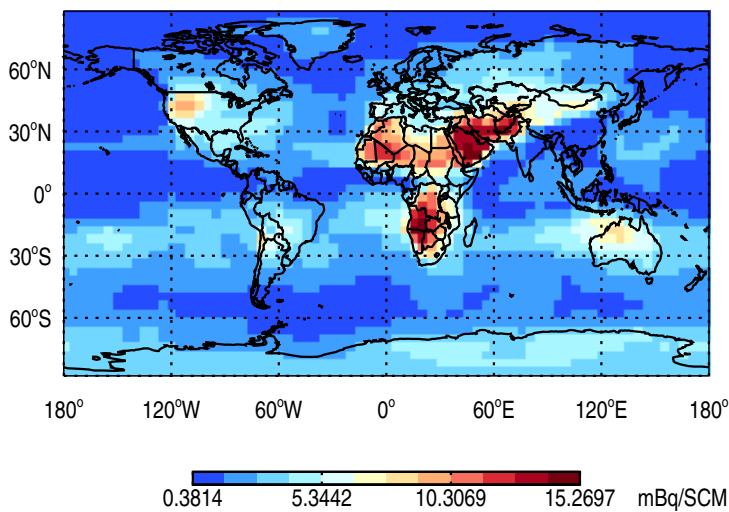

GEOS-Chem v11-02e-RnPbBePasv-Run0-TURBDAY Tracer Maps at Surface and 500 hPa

trac\_avg.v11-02e-RnPbBePasv-Run0-TURBDAY.Jul

Tracer Map @ Surface - Rn

Tracer Map @ 500 hPa - Rn

Tracer Map @ Surface - Pb

Tracer Map @ 500 hPa - Pb

Tracer Map @ Surface - Be7

Tracer Map @ 500 hPa - Be7

GEOS-Chem v11-02e-RnPbBePasv-Run0-TURBDAY Tracer Maps at Surface and 500 hPa

trac\_avg.v11-02e-RnPbBePasv-Run0-TURBDAY.Jul

Tracer Map @ Surface - PASV

Tracer Map @ 500 hPa - PASV