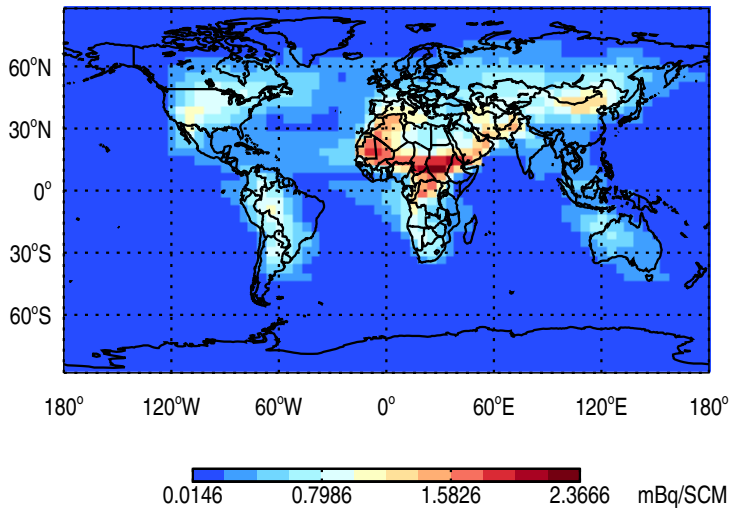

GEOS-Chem v11-02e-RnPbBePasv-Run0-TURBDAY Tracer Maps at Surface and 500 hPa

trac\_avg.v11-02e-RnPbBePasv-Run0-TURBDAY.Jul

Tracer Map @ Surface - Rn

Tracer Map @ 500 hPa - Rn

Tracer Map @ Surface - Pb

Tracer Map @ 500 hPa - Pb

Tracer Map @ Surface - Be7

Tracer Map @ 500 hPa - Be7

GEOS-Chem v11-02e-RnPbBePasv-Run0-TURBDAY Tracer Maps at Surface and 500 hPa

trac\_avg.v11-02e-RnPbBePasv-Run0-TURBDAY.Jul

Tracer Map @ Surface - PASV

Tracer Map @ 500 hPa - PASV