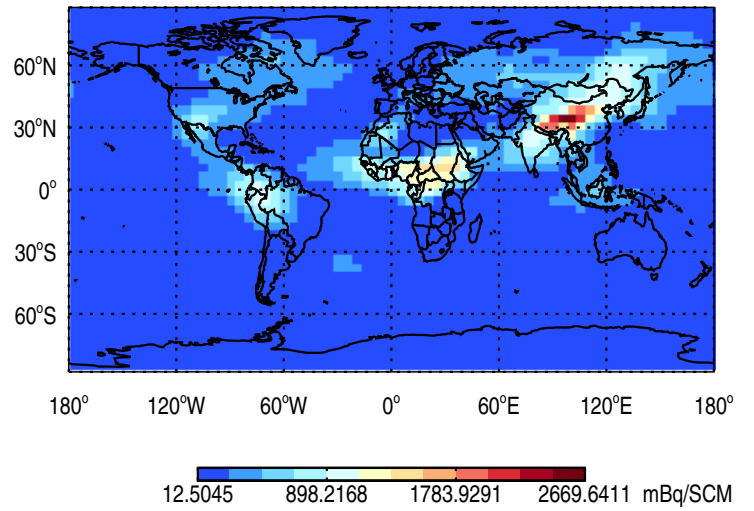

GEOS-Chem v11-02e-RnPbBePasv-Run0-TURBDAY Tracer Maps at Surface and 500 hPa

trac\_avg.v11-02e-RnPbBePasv-Run0-TURBDAY.Jul

Tracer Map @ Surface - Rn

Tracer Map @ 500 hPa - Rn

Tracer Map @ Surface - Pb

Tracer Map @ 500 hPa - Pb

Tracer Map @ Surface - Be7

Tracer Map @ 500 hPa - Be7

GEOS-Chem v11-02e-RnPbBePasv-Run0-TURBDAY Tracer Maps at Surface and 500 hPa

trac\_avg.v11-02e-RnPbBePasv-Run0-TURBDAY.Jul

Tracer Map @ Surface - PASV

Tracer Map @ 500 hPa - PASV