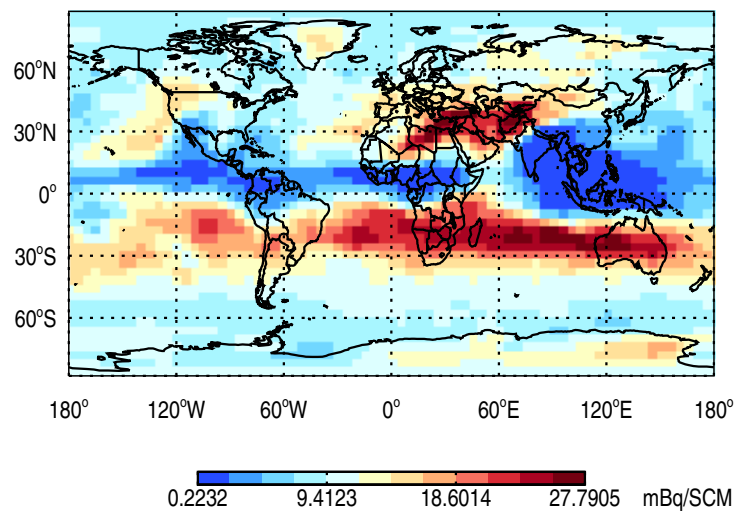

GEOS-Chem v11-02e-RnPbBePasv-Run0-TURBDAY Tracer Maps at Surface and 500 hPa

trac\_avg.v11-02e-RnPbBePasv-Run0-TURBDAY.Jul

Tracer Map @ Surface - Rn

Tracer Map @ 500 hPa - Rn

Tracer Map @ Surface - Pb

Tracer Map @ 500 hPa - Pb

Tracer Map @ Surface - Be7

Tracer Map @ 500 hPa - Be7

GEOS-Chem v11-02e-RnPbBePasv-Run0-TURBDAY Tracer Maps at Surface and 500 hPa

trac\_avg.v11-02e-RnPbBePasv-Run0-TURBDAY.Jul

Tracer Map @ Surface - PASV

Tracer Map @ 500 hPa - PASV