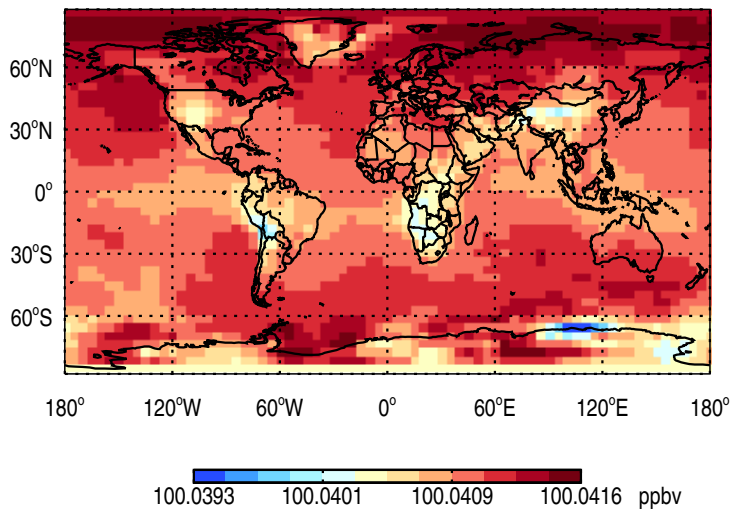

GEOS-Chem v11-02e-RnPbBePasv-Run0-TURBDAY Tracer Maps at Surface and 500 hPa

trac\_avg.v11-02e-RnPbBePasv-Run0-TURBDAY.Jul

Tracer Map @ Surface - Rn

Tracer Map @ 500 hPa - Rn

Tracer Map @ Surface - Pb

Tracer Map @ 500 hPa - Pb

Tracer Map @ Surface - Be7

Tracer Map @ 500 hPa - Be7

GEOS-Chem v11-02e-RnPbBePasv-Run0-TURBDAY Tracer Maps at Surface and 500 hPa

trac\_avg.v11-02e-RnPbBePasv-Run0-TURBDAY.Jul

Tracer Map @ Surface - PASV

Tracer Map @ 500 hPa - PASV