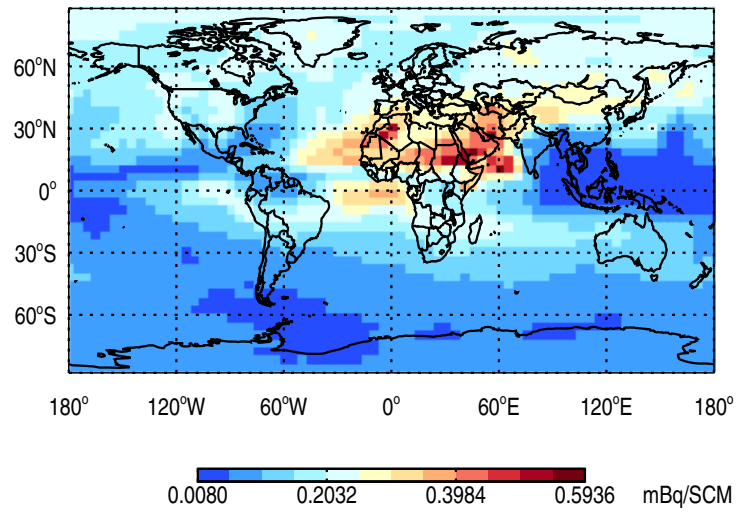

GEOS-Chem v11-02e-RnPbBePasv-Run0-TURBDAY Tracer Maps at Surface and 500 hPa

trac\_avg.v11-02e-RnPbBePasv-Run0-TURBDAY.Jul

Tracer Map @ Surface - Rn

Tracer Map @ 500 hPa - Rn

Tracer Map @ Surface - Pb

Tracer Map @ 500 hPa - Pb

Tracer Map @ Surface - Be7

Tracer Map @ 500 hPa - Be7

GEOS-Chem v11-02e-RnPbBePasv-Run0-TURBDAY Tracer Maps at Surface and 500 hPa

trac\_avg.v11-02e-RnPbBePasv-Run0-TURBDAY.Jul

Tracer Map @ Surface - PASV

Tracer Map @ 500 hPa - PASV