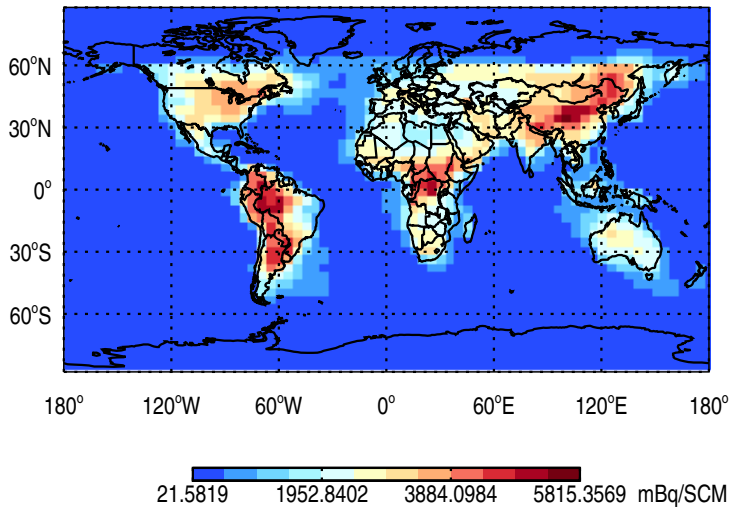

GEOS-Chem v11-02e-RnPbBePasv-Run0-TURBDAY Tracer Maps at Surface and 500 hPa

trac\_avg.v11-02e-RnPbBePasv-Run0-TURBDAY.Jul

Tracer Map @ Surface - Rn

Tracer Map @ 500 hPa - Rn

Tracer Map @ Surface - Pb

Tracer Map @ 500 hPa - Pb

Tracer Map @ Surface - Be7

Tracer Map @ 500 hPa - Be7

GEOS-Chem v11-02e-RnPbBePasv-Run0-TURBDAY Tracer Maps at Surface and 500 hPa

trac\_avg.v11-02e-RnPbBePasv-Run0-TURBDAY.Jul

Tracer Map @ Surface - PASV

Tracer Map @ 500 hPa - PASV