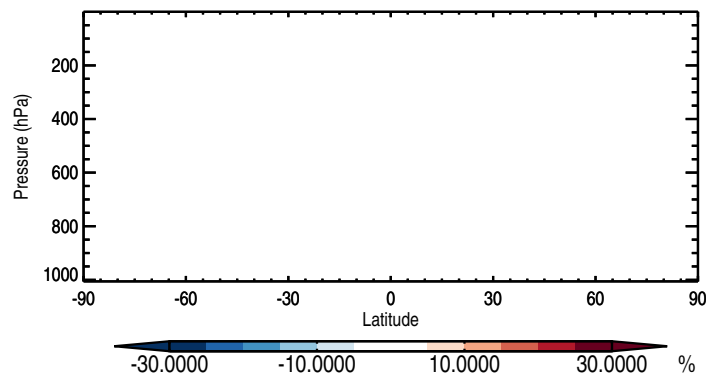

Zonal mean % diff: Pb