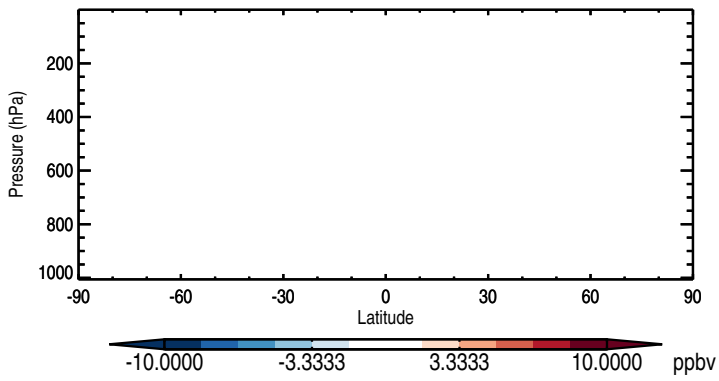

GEOS-Chem v11-02e-RnPbBePasv-Run0-TURBDAY Zonal differences

trac_avg.v11-02e-RnPbBePasv-Run0-TURBDAY.Jul - trac_avg.v11-02b-RnPbBePasv-TURBDAY.Jul

Zonal mean abs diff: PASV