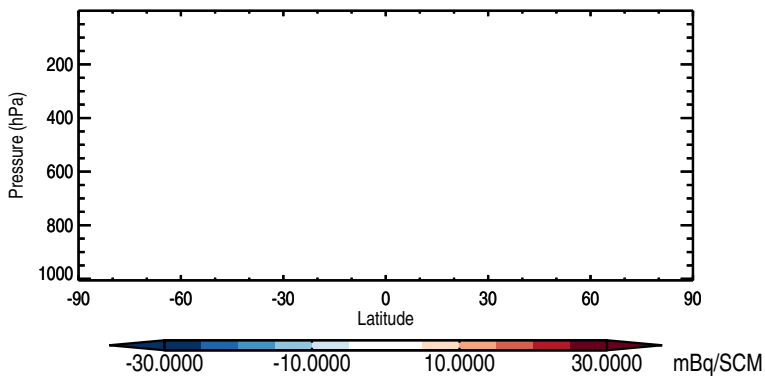

Zonal mean abs diff: Be7