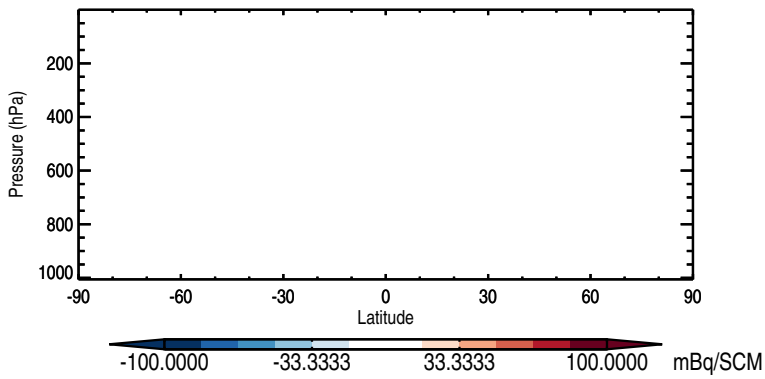

GEOS-Chem v11-02e-RnPbBePasv-Run0-TURBDAY Zonal differences

trac_avg.v11-02e-RnPbBePasv-Run0-TURBDAY.Jul - trac_avg.v11-02b-RnPbBePasv-TURBDAY.Jul

Zonal mean abs diff: Rn

Zonal mean % diff: Rn

Zonal mean abs diff: Pb