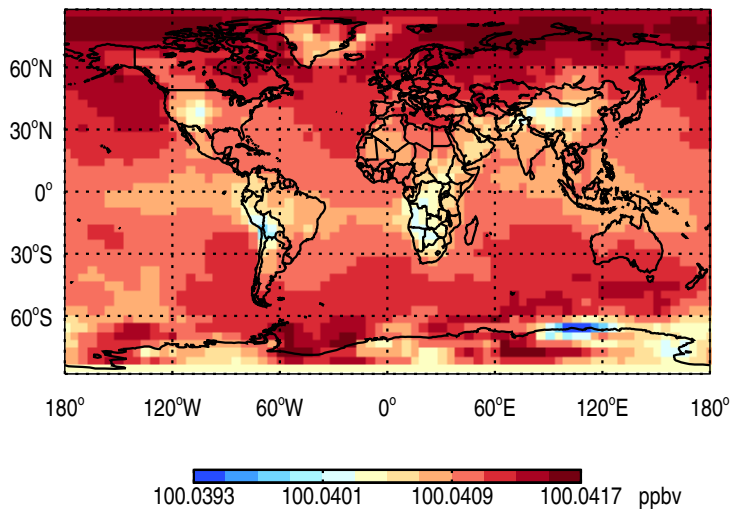

GEOS-Chem v11-02e-RnPbBePasv-Run1-TURBDAY Tracer Maps at Surface and 500 hPa

trac_avg.v11-02e-RnPbBePasv-Run1-TURBDAY.Jul

Tracer Map @ Surface - Rn

Tracer Map @ 500 hPa - Rn

Tracer Map @ Surface - Pb

Tracer Map @ 500 hPa - Pb

Tracer Map @ Surface - Be7

Tracer Map @ 500 hPa - Be7

GEOS-Chem v11-02e-RnPbBePasv-Run1-TURBDAY Tracer Maps at Surface and 500 hPa

trac_avg.v11-02e-RnPbBePasv-Run1-TURBDAY.Jul

Tracer Map @ Surface - PASV

Tracer Map @ 500 hPa - PASV