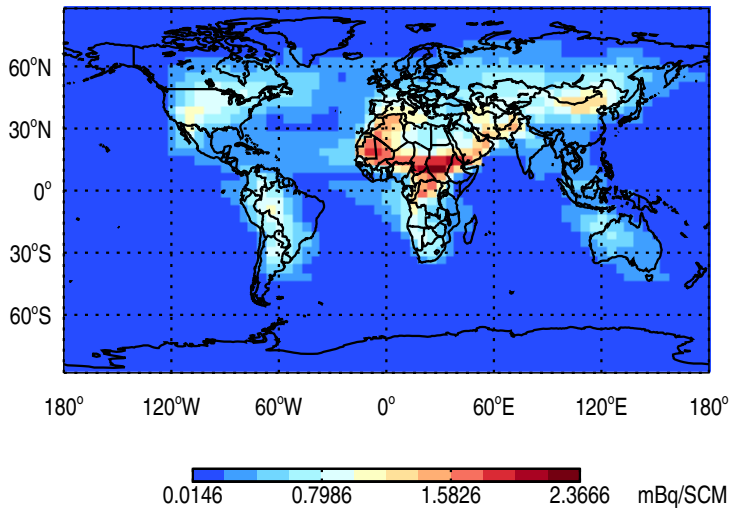

GEOS-Chem v11-02e-RnPbBePasv-Run1-TURBDAY Tracer Maps at Surface and 500 hPa

trac_avg.v11-02e-RnPbBePasv-Run1-TURBDAY.Jul

Tracer Map @ Surface - Rn

Tracer Map @ 500 hPa - Rn

Tracer Map @ Surface - Pb

Tracer Map @ 500 hPa - Pb

Tracer Map @ Surface - Be7

Tracer Map @ 500 hPa - Be7

GEOS-Chem v11-02e-RnPbBePasv-Run1-TURBDAY Tracer Maps at Surface and 500 hPa

trac_avg.v11-02e-RnPbBePasv-Run1-TURBDAY.Jul

Tracer Map @ Surface - PASV

Tracer Map @ 500 hPa - PASV