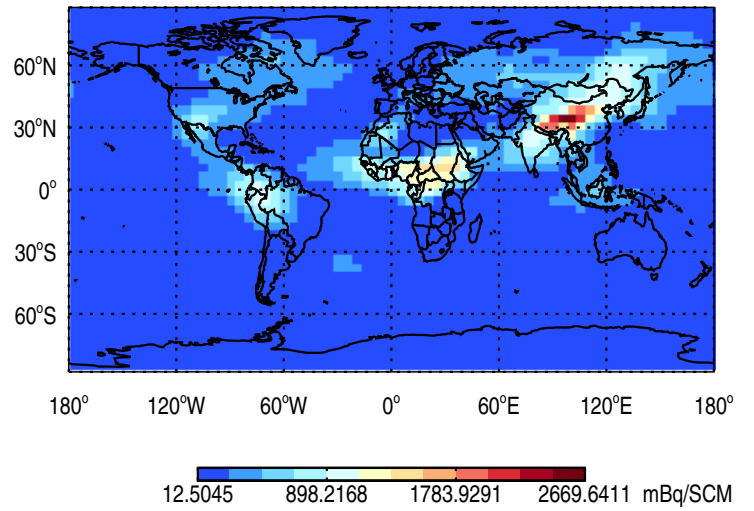

GEOS-Chem v11-02e-RnPbBePasv-Run1-TURBDAY Tracer Maps at Surface and 500 hPa

trac_avg.v11-02e-RnPbBePasv-Run1-TURBDAY.Jul

Tracer Map @ Surface - Rn

Tracer Map @ 500 hPa - Rn

Tracer Map @ Surface - Pb

Tracer Map @ 500 hPa - Pb

Tracer Map @ Surface - Be7

Tracer Map @ 500 hPa - Be7

GEOS-Chem v11-02e-RnPbBePasv-Run1-TURBDAY Tracer Maps at Surface and 500 hPa

trac_avg.v11-02e-RnPbBePasv-Run1-TURBDAY.Jul

Tracer Map @ Surface - PASV

Tracer Map @ 500 hPa - PASV