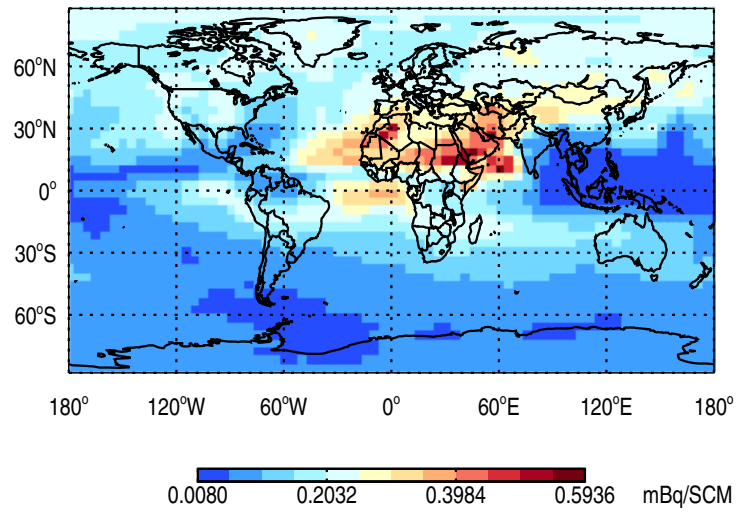

GEOS-Chem v11-02e-RnPbBePasv-Run1-TURBDAY Tracer Maps at Surface and 500 hPa

trac_avg.v11-02e-RnPbBePasv-Run1-TURBDAY.Jul

Tracer Map @ Surface - Rn

Tracer Map @ 500 hPa - Rn

Tracer Map @ Surface - Pb

Tracer Map @ 500 hPa - Pb

Tracer Map @ Surface - Be7

Tracer Map @ 500 hPa - Be7

GEOS-Chem v11-02e-RnPbBePasv-Run1-TURBDAY Tracer Maps at Surface and 500 hPa

trac_avg.v11-02e-RnPbBePasv-Run1-TURBDAY.Jul

Tracer Map @ Surface - PASV

Tracer Map @ 500 hPa - PASV