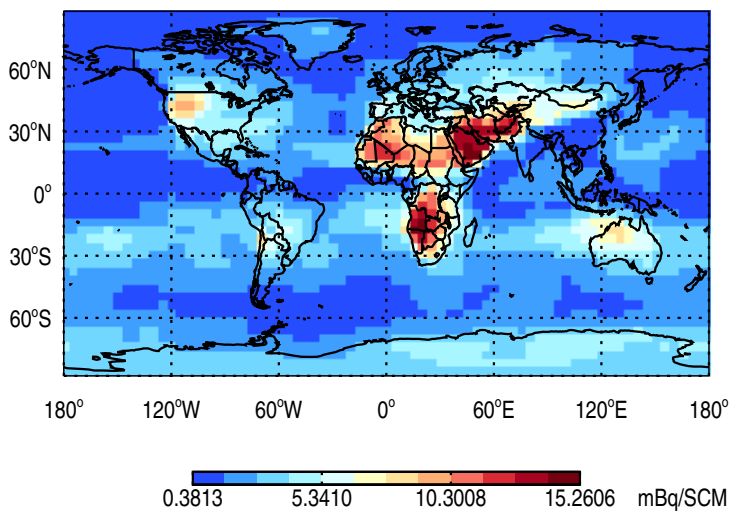

GEOS-Chem v11-02e-RnPbBePasv-Run1-TURBDAY Tracer Maps at Surface and 500 hPa

trac_avg.v11-02e-RnPbBePasv-Run1-TURBDAY.Jul

Tracer Map @ Surface - Rn

Tracer Map @ 500 hPa - Rn

Tracer Map @ Surface - Pb

Tracer Map @ 500 hPa - Pb

Tracer Map @ Surface - Be7

Tracer Map @ 500 hPa - Be7

GEOS-Chem v11-02e-RnPbBePasv-Run1-TURBDAY Tracer Maps at Surface and 500 hPa

trac_avg.v11-02e-RnPbBePasv-Run1-TURBDAY.Jul

Tracer Map @ Surface - PASV

Tracer Map @ 500 hPa - PASV