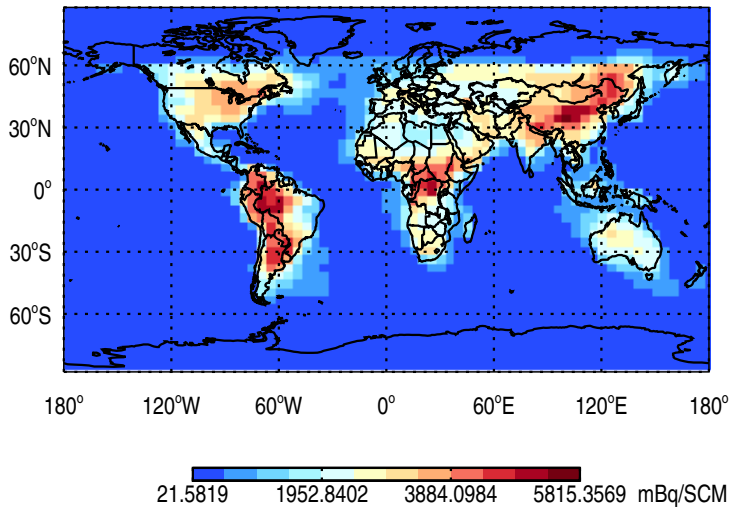

GEOS-Chem v11-02e-RnPbBePasv-Run1-TURBDAY Tracer Maps at Surface and 500 hPa

trac_avg.v11-02e-RnPbBePasv-Run1-TURBDAY.Jul

Tracer Map @ Surface - Rn

Tracer Map @ 500 hPa - Rn

Tracer Map @ Surface - Pb

Tracer Map @ 500 hPa - Pb

Tracer Map @ Surface - Be7

Tracer Map @ 500 hPa - Be7

GEOS-Chem v11-02e-RnPbBePasv-Run1-TURBDAY Tracer Maps at Surface and 500 hPa

trac_avg.v11-02e-RnPbBePasv-Run1-TURBDAY.Jul

Tracer Map @ Surface - PASV

Tracer Map @ 500 hPa - PASV