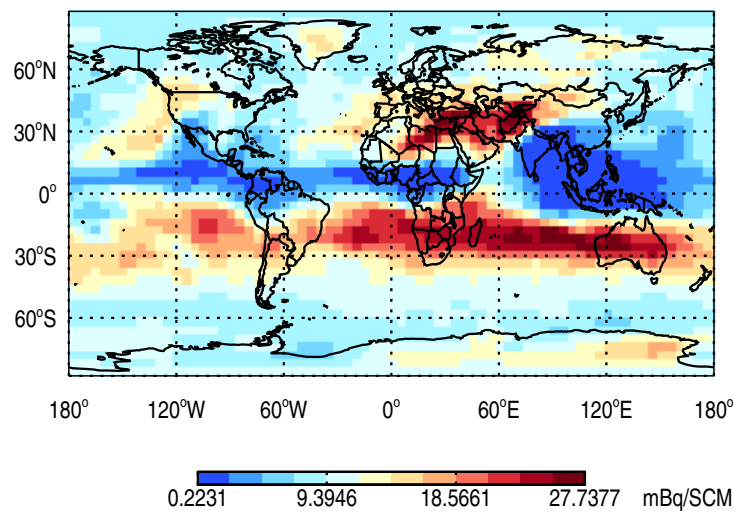

GEOS-Chem v11-02e-RnPbBePasv-Run1-TURBDAY Tracer Maps at Surface and 500 hPa

trac_avg.v11-02e-RnPbBePasv-Run1-TURBDAY.Jul

Tracer Map @ Surface - Rn

Tracer Map @ 500 hPa - Rn

Tracer Map @ Surface - Pb

Tracer Map @ 500 hPa - Pb

Tracer Map @ Surface - Be7

Tracer Map @ 500 hPa - Be7

GEOS-Chem v11-02e-RnPbBePasv-Run1-TURBDAY Tracer Maps at Surface and 500 hPa

trac_avg.v11-02e-RnPbBePasv-Run1-TURBDAY.Jul

Tracer Map @ Surface - PASV

Tracer Map @ 500 hPa - PASV