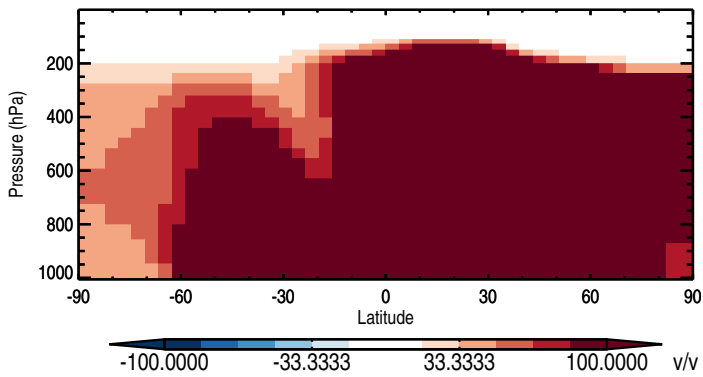

GEOS-Chem v11-02e-RnPbBePasv-Run1-TURBDAY Zonal differences

trac_avg.v11-02e-RnPbBePasv-Run1-TURBDAY.Jul - trac_avg.v11-02e-RnPbBePasv-Run0-TURBDAY.Jul

Zonal mean abs diff: Rn

Zonal mean % diff: Rn

Zonal mean abs diff: Pb