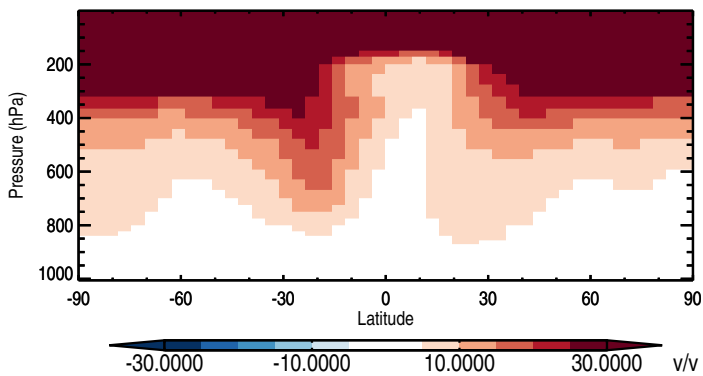

Zonal mean abs diff: Be7