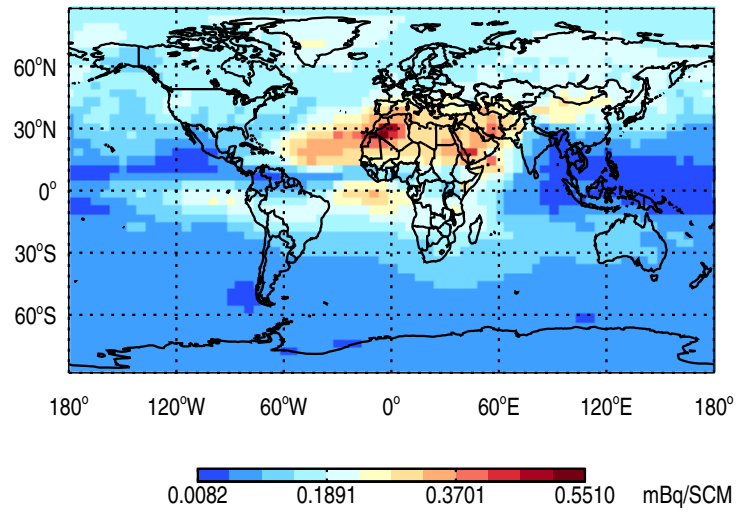

GEOS-Chem v11-02e-RnPbBePasv-Run2-NLPBL Tracer Maps at Surface and 500 hPa

trac_avg.v11-02e-RnPbBePasv-Run2-NLPBL.Jul

Tracer Map @ Surface - Rn

Tracer Map @ 500 hPa - Rn

Tracer Map @ Surface - Pb

Tracer Map @ 500 hPa - Pb

Tracer Map @ Surface - Be7

Tracer Map @ 500 hPa - Be7

GEOS-Chem v11-02e-RnPbBePasv-Run2-NLPBL Tracer Maps at Surface and 500 hPa

trac_avg.v11-02e-RnPbBePasv-Run2-NLPBL.Jul

Tracer Map @ Surface - PASV

Tracer Map @ 500 hPa - PASV