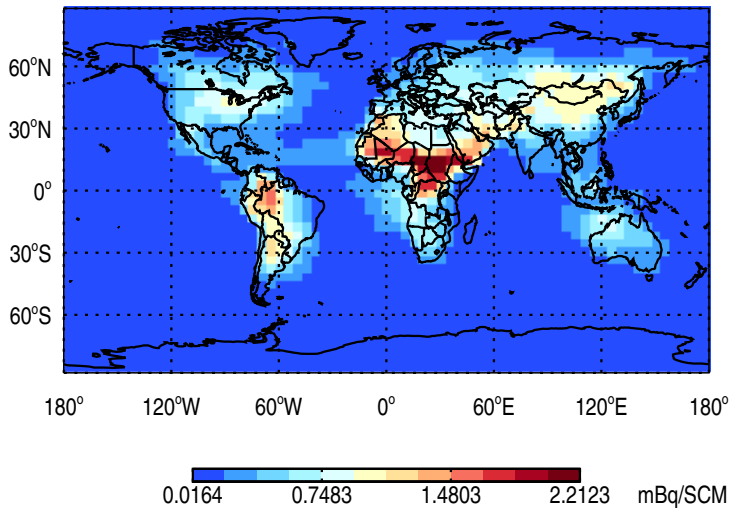

GEOS-Chem v11-02e-RnPbBePasv-Run2-NLPBL Tracer Maps at Surface and 500 hPa

trac_avg.v11-02e-RnPbBePasv-Run2-NLPBL.Jul

Tracer Map @ Surface - Rn

Tracer Map @ 500 hPa - Rn

Tracer Map @ Surface - Pb

Tracer Map @ 500 hPa - Pb

Tracer Map @ Surface - Be7

Tracer Map @ 500 hPa - Be7

GEOS-Chem v11-02e-RnPbBePasv-Run2-NLPBL Tracer Maps at Surface and 500 hPa

trac_avg.v11-02e-RnPbBePasv-Run2-NLPBL.Jul

Tracer Map @ Surface - PASV

Tracer Map @ 500 hPa - PASV