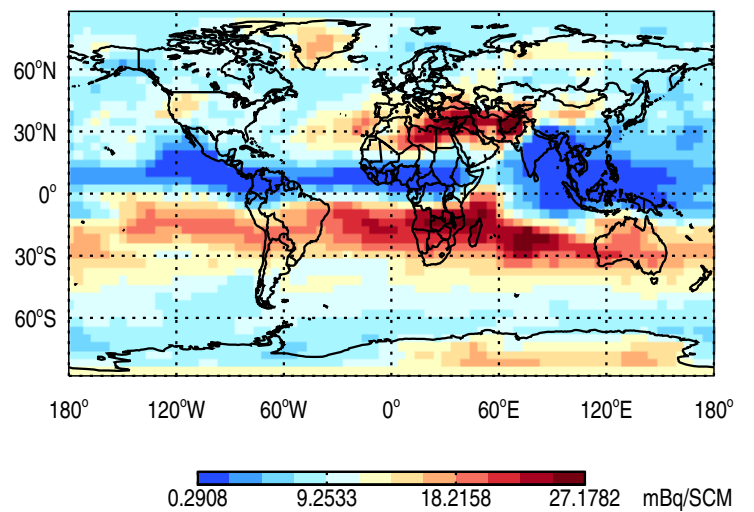

GEOS-Chem v11-02e-RnPbBePasv-Run2-NLPBL Tracer Maps at Surface and 500 hPa

trac_avg.v11-02e-RnPbBePasv-Run2-NLPBL.Jul

Tracer Map @ Surface - Rn

Tracer Map @ 500 hPa - Rn

Tracer Map @ Surface - Pb

Tracer Map @ 500 hPa - Pb

Tracer Map @ Surface - Be7

Tracer Map @ 500 hPa - Be7

GEOS-Chem v11-02e-RnPbBePasv-Run2-NLPBL Tracer Maps at Surface and 500 hPa

trac_avg.v11-02e-RnPbBePasv-Run2-NLPBL.Jul

Tracer Map @ Surface - PASV

Tracer Map @ 500 hPa - PASV