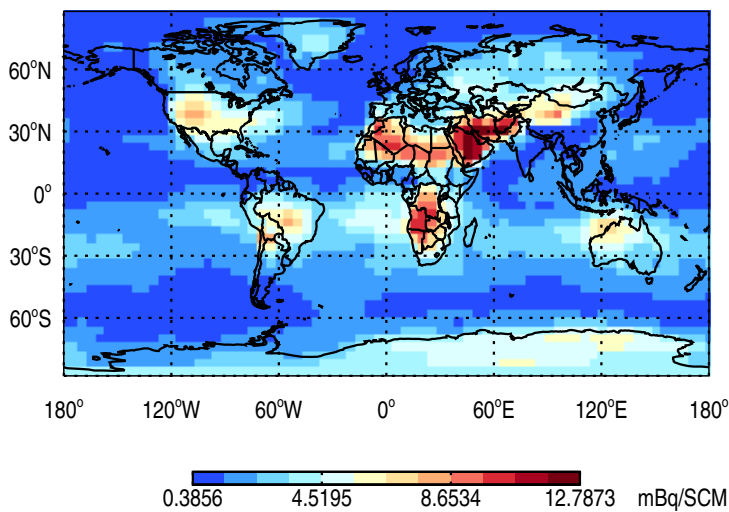

GEOS-Chem v11-02e-RnPbBePasv-Run2-NLPBL Tracer Maps at Surface and 500 hPa

trac_avg.v11-02e-RnPbBePasv-Run2-NLPBL.Jul

Tracer Map @ Surface - Rn

Tracer Map @ 500 hPa - Rn

Tracer Map @ Surface - Pb

Tracer Map @ 500 hPa - Pb

Tracer Map @ Surface - Be7

Tracer Map @ 500 hPa - Be7

GEOS-Chem v11-02e-RnPbBePasv-Run2-NLPBL Tracer Maps at Surface and 500 hPa

trac_avg.v11-02e-RnPbBePasv-Run2-NLPBL.Jul

Tracer Map @ Surface - PASV

Tracer Map @ 500 hPa - PASV