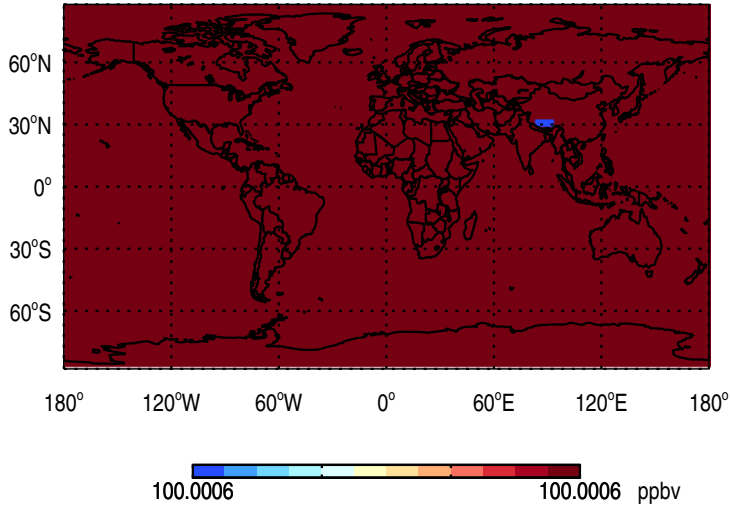

GEOS-Chem v11-02e-RnPbBePasv-Run2-NLPBL Tracer Maps at Surface and 500 hPa

trac_avg.v11-02e-RnPbBePasv-Run2-NLPBL.Jul

Tracer Map @ Surface - Rn

Tracer Map @ 500 hPa - Rn

Tracer Map @ Surface - Pb

Tracer Map @ 500 hPa - Pb

Tracer Map @ Surface - Be7

Tracer Map @ 500 hPa - Be7

GEOS-Chem v11-02e-RnPbBePasv-Run2-NLPBL Tracer Maps at Surface and 500 hPa

trac_avg.v11-02e-RnPbBePasv-Run2-NLPBL.Jul

Tracer Map @ Surface - PASV

Tracer Map @ 500 hPa - PASV