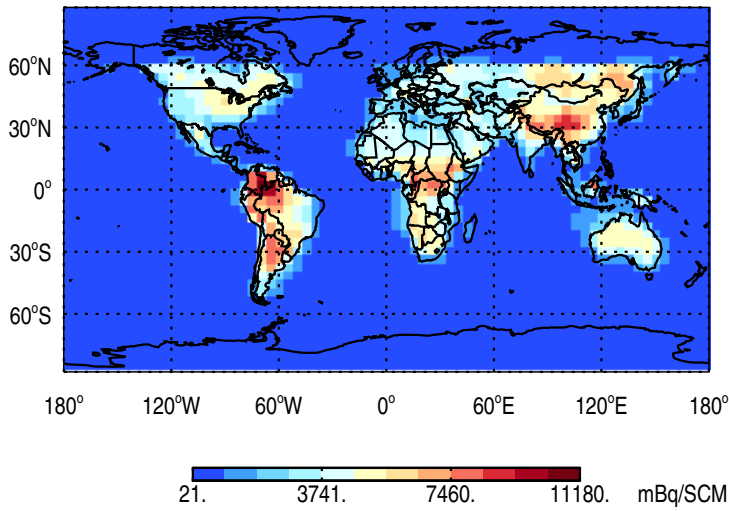

GEOS-Chem v11-02e-RnPbBePasv-Run2-NLPBL Tracer Maps at Surface and 500 hPa

trac_avg.v11-02e-RnPbBePasv-Run2-NLPBL.Jul

Tracer Map @ Surface - Rn

Tracer Map @ 500 hPa - Rn

Tracer Map @ Surface - Pb

Tracer Map @ 500 hPa - Pb

Tracer Map @ Surface - Be7

Tracer Map @ 500 hPa - Be7

GEOS-Chem v11-02e-RnPbBePasv-Run2-NLPBL Tracer Maps at Surface and 500 hPa

trac_avg.v11-02e-RnPbBePasv-Run2-NLPBL.Jul

Tracer Map @ Surface - PASV

Tracer Map @ 500 hPa - PASV