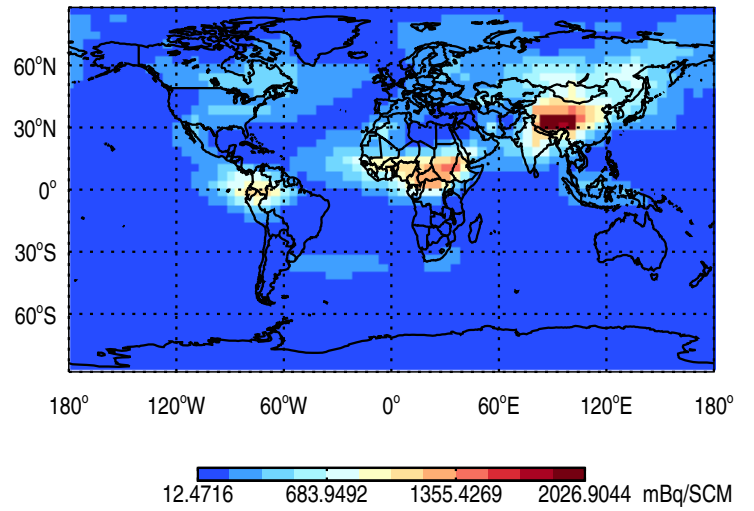

GEOS-Chem v11-02e-RnPbBePasv-Run2-NLPBL Tracer Maps at Surface and 500 hPa

trac_avg.v11-02e-RnPbBePasv-Run2-NLPBL.Jul

Tracer Map @ Surface - Rn

Tracer Map @ 500 hPa - Rn

Tracer Map @ Surface - Pb

Tracer Map @ 500 hPa - Pb

Tracer Map @ Surface - Be7

Tracer Map @ 500 hPa - Be7

GEOS-Chem v11-02e-RnPbBePasv-Run2-NLPBL Tracer Maps at Surface and 500 hPa

trac_avg.v11-02e-RnPbBePasv-Run2-NLPBL.Jul

Tracer Map @ Surface - PASV

Tracer Map @ 500 hPa - PASV