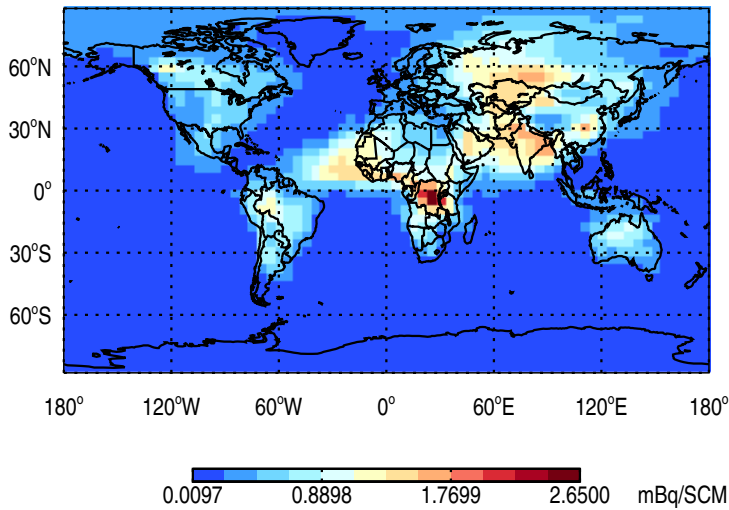

GEOS-Chem v11-02e-RnPbBePasv-Run2-TURBDAY Tracer Maps at Surface and 500 hPa

trac_avg.v11-02e-RnPbBePasv-Run2-TURBDAY.Jan

Tracer Map @ Surface - Rn

Tracer Map @ 500 hPa - Rn

Tracer Map @ Surface - Pb

Tracer Map @ 500 hPa - Pb

Tracer Map @ Surface - Be7

Tracer Map @ 500 hPa - Be7

GEOS-Chem v11-02e-RnPbBePasv-Run2-TURBDAY Tracer Maps at Surface and 500 hPa

trac_avg.v11-02e-RnPbBePasv-Run2-TURBDAY.Jan

Tracer Map @ Surface - PASV

Tracer Map @ 500 hPa - PASV