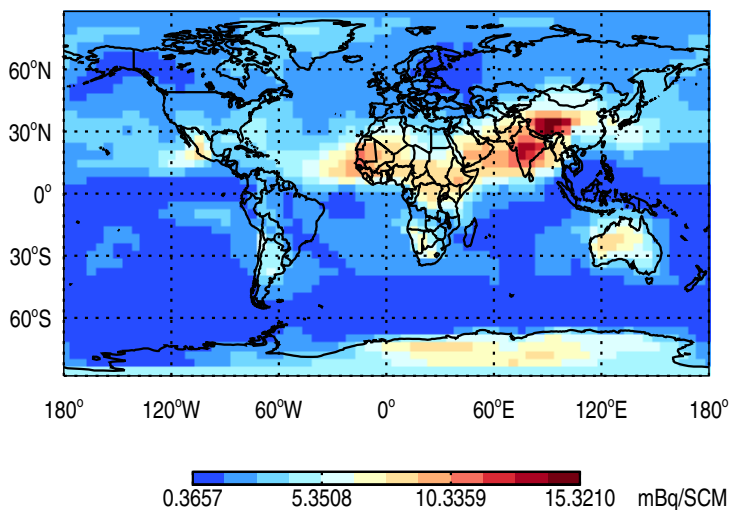

GEOS-Chem v11-02e-RnPbBePasv-Run2-TURBDAY Tracer Maps at Surface and 500 hPa

trac_avg.v11-02e-RnPbBePasv-Run2-TURBDAY.Jan

Tracer Map @ Surface - Rn

Tracer Map @ 500 hPa - Rn

Tracer Map @ Surface - Pb

Tracer Map @ 500 hPa - Pb

Tracer Map @ Surface - Be7

Tracer Map @ 500 hPa - Be7

GEOS-Chem v11-02e-RnPbBePasv-Run2-TURBDAY Tracer Maps at Surface and 500 hPa

trac_avg.v11-02e-RnPbBePasv-Run2-TURBDAY.Jan

Tracer Map @ Surface - PASV

Tracer Map @ 500 hPa - PASV