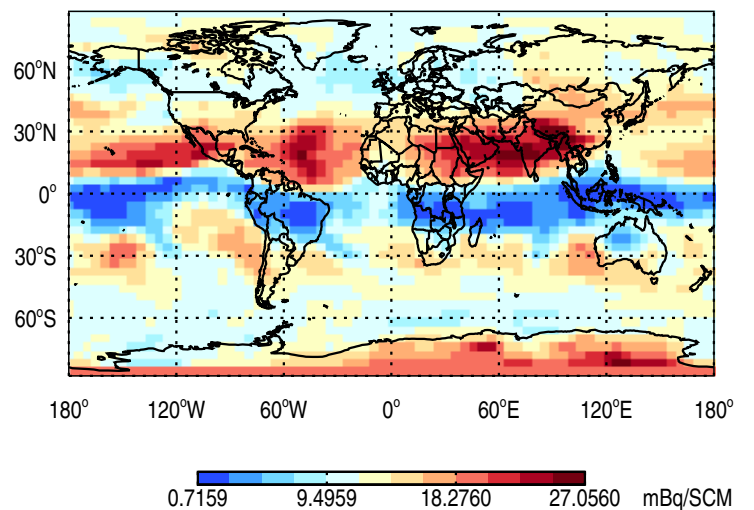

GEOS-Chem v11-02e-RnPbBePasv-Run2-TURBDAY Tracer Maps at Surface and 500 hPa

trac_avg.v11-02e-RnPbBePasv-Run2-TURBDAY.Jan

Tracer Map @ Surface - Rn

Tracer Map @ 500 hPa - Rn

Tracer Map @ Surface - Pb

Tracer Map @ 500 hPa - Pb

Tracer Map @ Surface - Be7

Tracer Map @ 500 hPa - Be7

GEOS-Chem v11-02e-RnPbBePasv-Run2-TURBDAY Tracer Maps at Surface and 500 hPa

trac_avg.v11-02e-RnPbBePasv-Run2-TURBDAY.Jan

Tracer Map @ Surface - PASV

Tracer Map @ 500 hPa - PASV