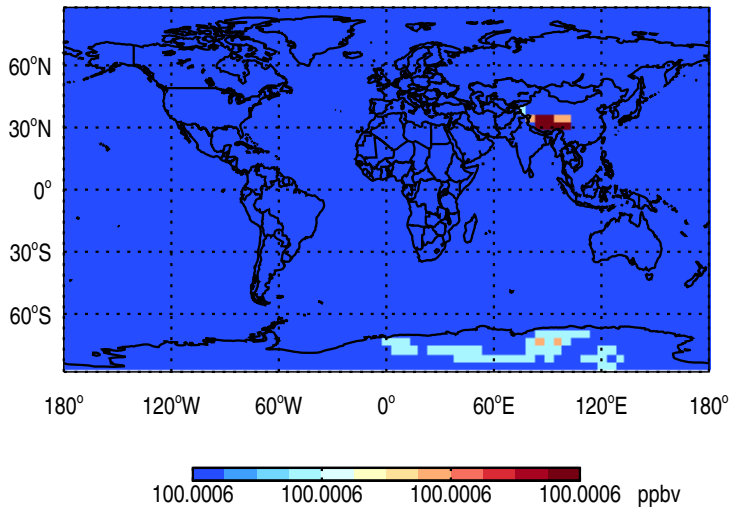

GEOS-Chem v11-02e-RnPbBePasv-Run2-TURBDAY Tracer Maps at Surface and 500 hPa

trac_avg.v11-02e-RnPbBePasv-Run2-TURBDAY.Jan

Tracer Map @ Surface - Rn

Tracer Map @ 500 hPa - Rn

Tracer Map @ Surface - Pb

Tracer Map @ 500 hPa - Pb

Tracer Map @ Surface - Be7

Tracer Map @ 500 hPa - Be7

GEOS-Chem v11-02e-RnPbBePasv-Run2-TURBDAY Tracer Maps at Surface and 500 hPa

trac_avg.v11-02e-RnPbBePasv-Run2-TURBDAY.Jan

Tracer Map @ Surface - PASV

Tracer Map @ 500 hPa - PASV