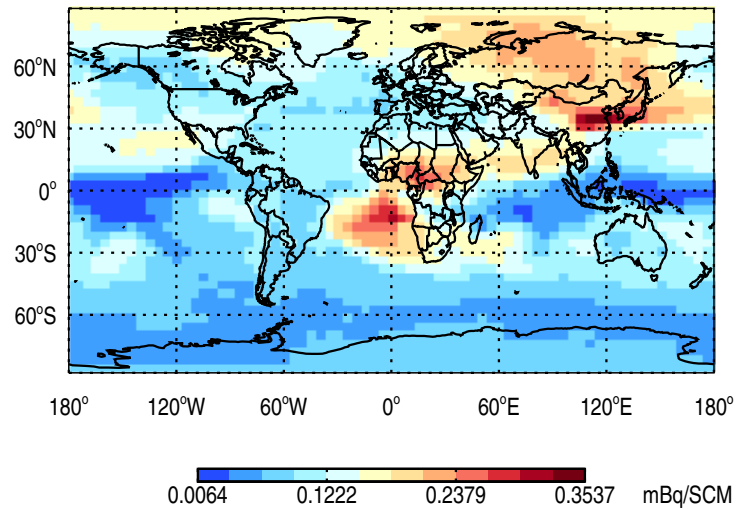

GEOS-Chem v11-02e-RnPbBePasv-Run2-TURBDAY Tracer Maps at Surface and 500 hPa

trac_avg.v11-02e-RnPbBePasv-Run2-TURBDAY.Jan

Tracer Map @ Surface - Rn

Tracer Map @ 500 hPa - Rn

Tracer Map @ Surface - Pb

Tracer Map @ 500 hPa - Pb

Tracer Map @ Surface - Be7

Tracer Map @ 500 hPa - Be7

GEOS-Chem v11-02e-RnPbBePasv-Run2-TURBDAY Tracer Maps at Surface and 500 hPa

trac_avg.v11-02e-RnPbBePasv-Run2-TURBDAY.Jan

Tracer Map @ Surface - PASV

Tracer Map @ 500 hPa - PASV