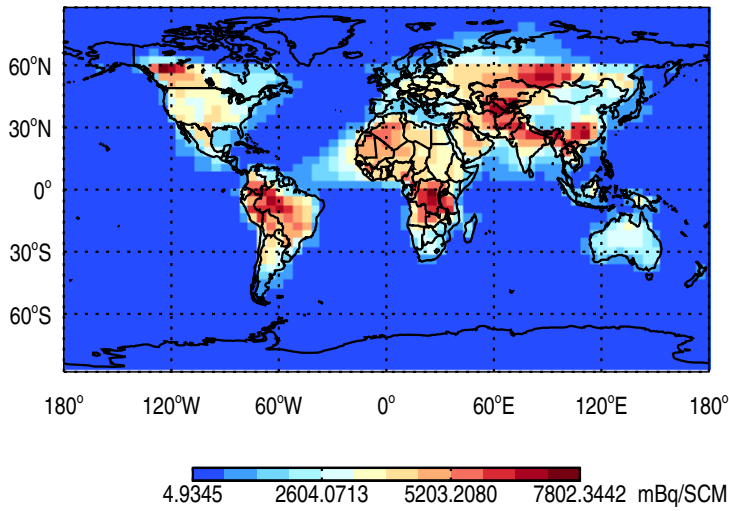

GEOS-Chem v11-02e-RnPbBePasv-Run2-TURBDAY Tracer Maps at Surface and 500 hPa

trac_avg.v11-02e-RnPbBePasv-Run2-TURBDAY.Jan

Tracer Map @ Surface - Rn

Tracer Map @ 500 hPa - Rn

Tracer Map @ Surface - Pb

Tracer Map @ 500 hPa - Pb

Tracer Map @ Surface - Be7

Tracer Map @ 500 hPa - Be7

GEOS-Chem v11-02e-RnPbBePasv-Run2-TURBDAY Tracer Maps at Surface and 500 hPa

trac_avg.v11-02e-RnPbBePasv-Run2-TURBDAY.Jan

Tracer Map @ Surface - PASV

Tracer Map @ 500 hPa - PASV