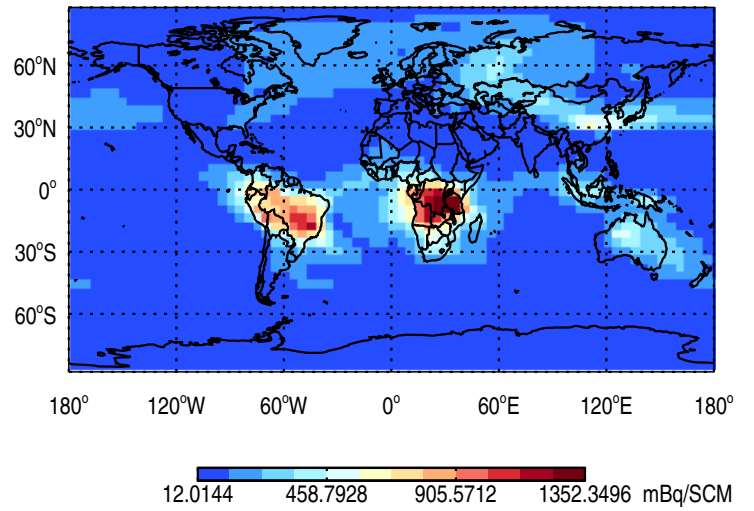

GEOS-Chem v11-02e-RnPbBePasv-Run2-TURBDAY Tracer Maps at Surface and 500 hPa

trac_avg.v11-02e-RnPbBePasv-Run2-TURBDAY.Jan

Tracer Map @ Surface - Rn

Tracer Map @ 500 hPa - Rn

Tracer Map @ Surface - Pb

Tracer Map @ 500 hPa - Pb

Tracer Map @ Surface - Be7

Tracer Map @ 500 hPa - Be7

GEOS-Chem v11-02e-RnPbBePasv-Run2-TURBDAY Tracer Maps at Surface and 500 hPa

trac_avg.v11-02e-RnPbBePasv-Run2-TURBDAY.Jan

Tracer Map @ Surface - PASV

Tracer Map @ 500 hPa - PASV