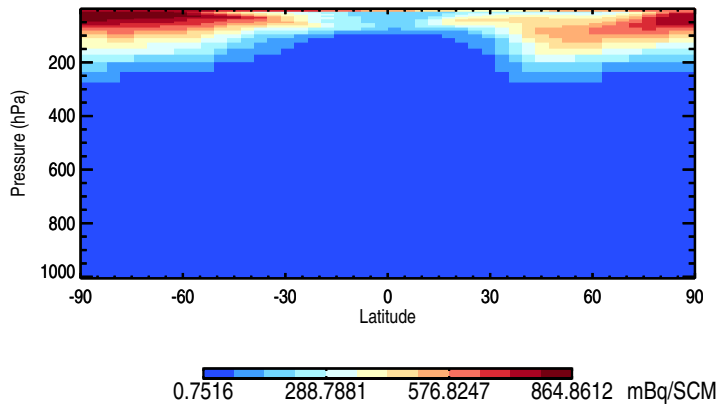

GEOS-Chem v11-02e-RnPbBePasv-Run2-TURBDAY Zonal mean and curtain at 180E

trac_avg.v11-02e-RnPbBePasv-Run2-TURBDAY.Jan

Tracer Curtain Zonal mean - Rn

Tracer Curtain @ -180.000 - Rn

Tracer Curtain Zonal mean - Pb

Tracer Curtain @ -180.000 - Pb

Tracer Curtain Zonal mean - Be7

Tracer Curtain @ -180.000 - Be7

Tracer Curtain Zonal mean - PASV

100.0005 100.0005 100.0006 100.0006 ppbv

Tracer Curtain @ -180.000 - PASV

100.0006 100.0006 100.0006 100.0007 ppbv