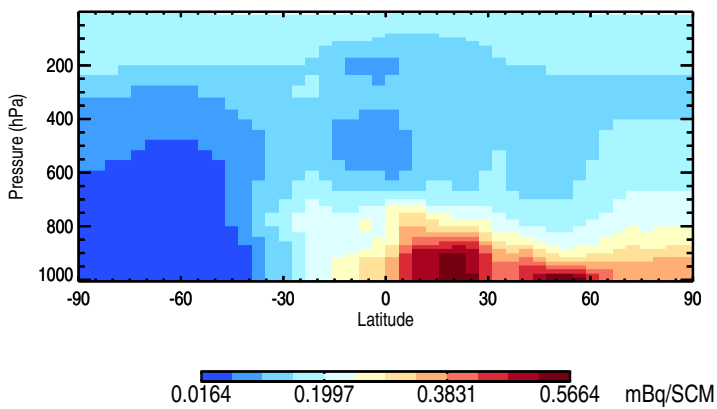

GEOS-Chem v11-02e-RnPbBePasv-Run2-TURBDAY Zonal mean and curtain at 180E

trac_avg.v11-02e-RnPbBePasv-Run2-TURBDAY.Jan

Tracer Curtain Zonal mean - Rn

Tracer Curtain @ -180.000 - Rn

Tracer Curtain Zonal mean - Pb

Tracer Curtain @ -180.000 - Pb

Tracer Curtain Zonal mean - Be7

Tracer Curtain @ -180.000 - Be7

Tracer Curtain Zonal mean - PASV

100.0005 100.0005 100.0006 100.0006 ppbv

Tracer Curtain @ -180.000 - PASV

100.0006 100.0006 100.0006 100.0007 ppbv