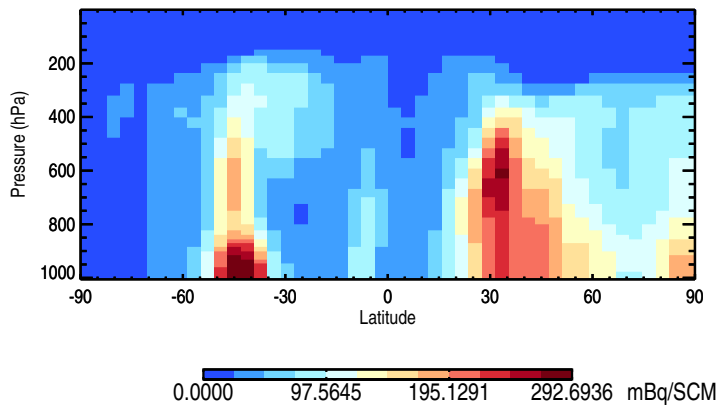

GEOS-Chem v11-02e-RnPbBePasv-Run2-TURBDAY Zonal mean and curtain at 180E

trac_avg.v11-02e-RnPbBePasv-Run2-TURBDAY.Jan

Tracer Curtain Zonal mean - Rn

Tracer Curtain @ -180.000 - Rn

Tracer Curtain Zonal mean - Pb

Tracer Curtain @ -180.000 - Pb

Tracer Curtain Zonal mean - Be7

Tracer Curtain @ -180.000 - Be7

Tracer Curtain Zonal mean - PASV

100.0005 100.0005 100.0006 100.0006 ppbv

Tracer Curtain @ -180.000 - PASV

100.0006 100.0006 100.0006 100.0007 ppbv