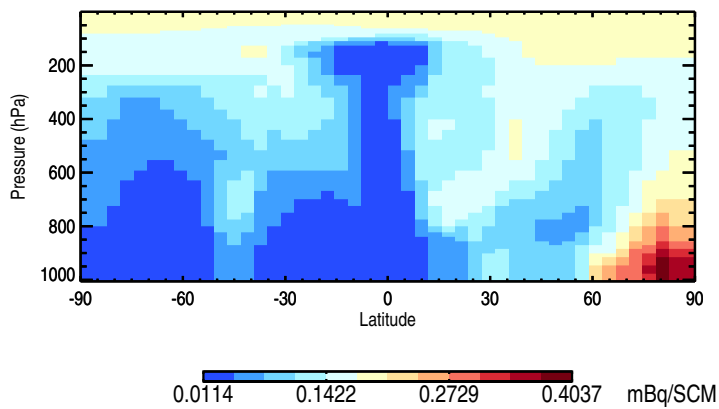

GEOS-Chem v11-02e-RnPbBePasv-Run2-TURBDAY Zonal mean and curtain at 180E

trac_avg.v11-02e-RnPbBePasv-Run2-TURBDAY.Jan

Tracer Curtain Zonal mean - Rn

Tracer Curtain @ -180.000 - Rn

Tracer Curtain Zonal mean - Pb

Tracer Curtain @ -180.000 - Pb

Tracer Curtain Zonal mean - Be7

Tracer Curtain @ -180.000 - Be7

Tracer Curtain Zonal mean - PASV

100.0005 100.0005 100.0006 100.0006 ppbv

Tracer Curtain @ -180.000 - PASV

100.0006 100.0006 100.0006 100.0007 ppbv