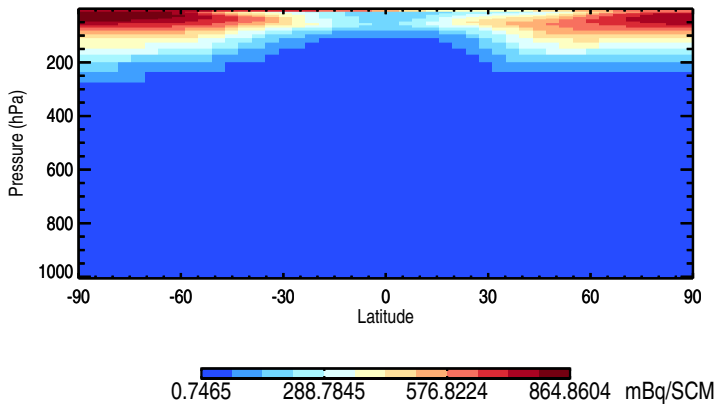

GEOS-Chem v11-02e-RnPbBePasv-Run2-TURBDAY Zonal mean and curtain at 180E

trac_avg.v11-02e-RnPbBePasv-Run2-TURBDAY.Jan

Tracer Curtain Zonal mean - Rn

Tracer Curtain @ -180.000 - Rn

Tracer Curtain Zonal mean - Pb

Tracer Curtain @ -180.000 - Pb

Tracer Curtain Zonal mean - Be7

Tracer Curtain @ -180.000 - Be7

Tracer Curtain Zonal mean - PASV

100.0005 100.0005 100.0006 100.0006 ppbv

Tracer Curtain @ -180.000 - PASV

100.0006 100.0006 100.0006 100.0007 ppbv