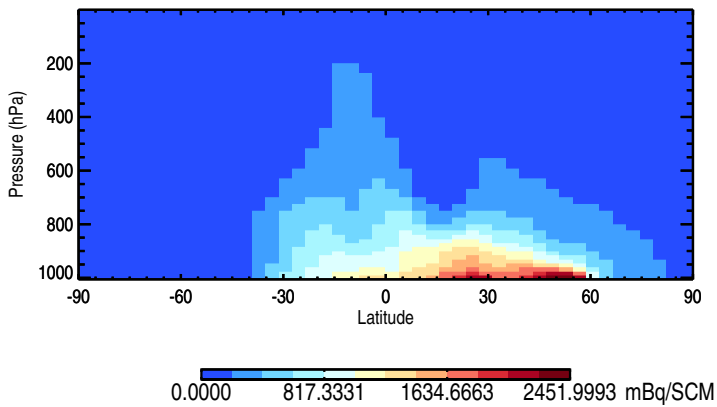

GEOS-Chem v11-02e-RnPbBePasv-Run2-TURBDAY Zonal mean and curtain at 180E

trac_avg.v11-02e-RnPbBePasv-Run2-TURBDAY.Jan

Tracer Curtain Zonal mean - Rn

Tracer Curtain @ -180.000 - Rn

Tracer Curtain Zonal mean - Pb

Tracer Curtain @ -180.000 - Pb

Tracer Curtain Zonal mean - Be7

Tracer Curtain @ -180.000 - Be7

Tracer Curtain Zonal mean - PASV

100.0005 100.0005 100.0006 100.0006 ppbv

Tracer Curtain @ -180.000 - PASV

100.0006 100.0006 100.0006 100.0007 ppbv