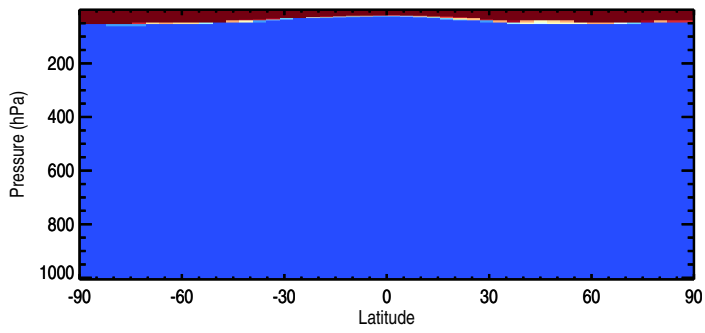

GEOS-Chem v11-02e-RnPbBePasv-Run2-TURBDAY Zonal mean and curtain at 180E

trac_avg.v11-02e-RnPbBePasv-Run2-TURBDAY.Jan

Tracer Curtain Zonal mean - Rn

Tracer Curtain @ -180.000 - Rn

Tracer Curtain Zonal mean - Pb

Tracer Curtain @ -180.000 - Pb

Tracer Curtain Zonal mean - Be7

Tracer Curtain @ -180.000 - Be7

Tracer Curtain Zonal mean - PASV

100.0005 100.0005 100.0006 100.0006 ppbv

Tracer Curtain @ -180.000 - PASV

100.0006 100.0006 100.0006 100.0007 ppbv