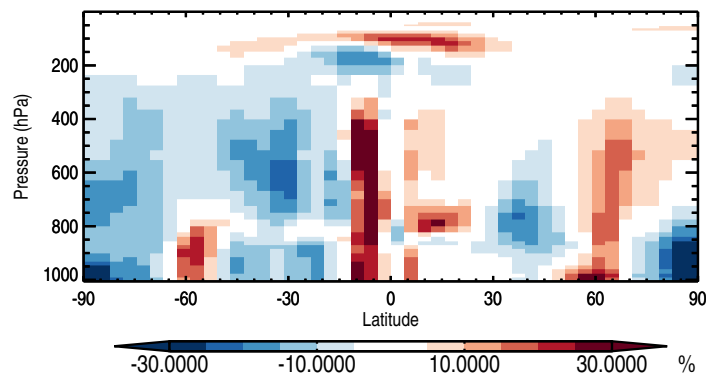

Zonal mean % diff: Pb