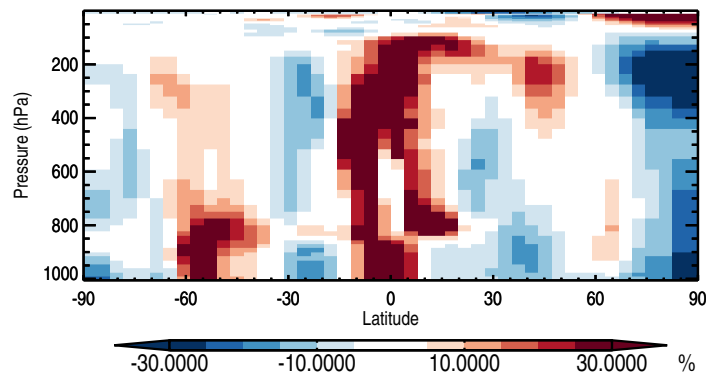

Zonal mean % diff: Be7