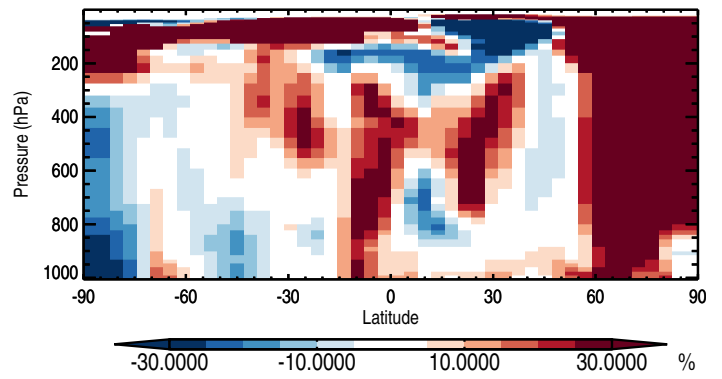

GEOS-Chem v11-02e-RnPbBePasv-Run2-TURBDAY Zonal differences

trac_avg.v11-02e-RnPbBePasv-Run2-TURBDAY.Jan - trac_avg.v11-02e-RnPbBePasv-Run1-TURBDAY.Jan

Zonal mean abs diff: Rn

Zonal mean % diff: Rn

Zonal mean abs diff: Pb