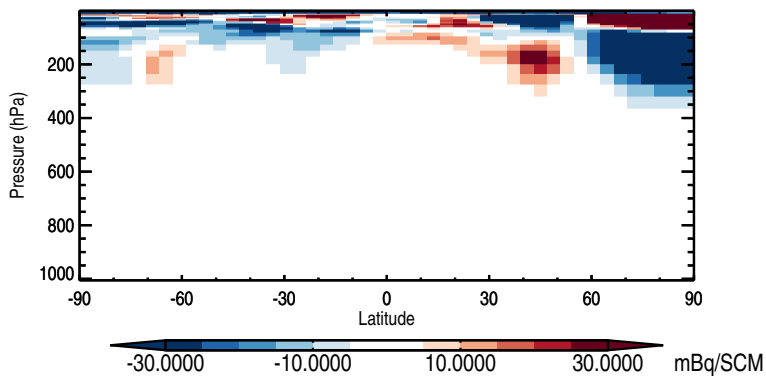

Zonal mean abs diff: Be7