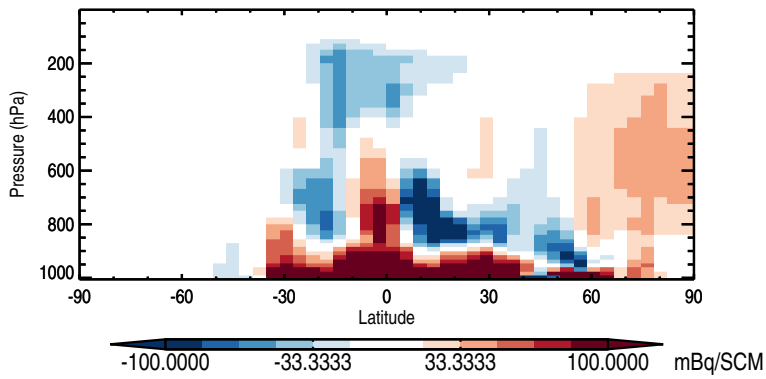

GEOS-Chem v11-02e-RnPbBePasv-Run2-TURBDAY Zonal differences

trac_avg.v11-02e-RnPbBePasv-Run2-TURBDAY.Jan - trac_avg.v11-02e-RnPbBePasv-Run1-TURBDAY.Jan

Zonal mean abs diff: Rn

Zonal mean % diff: Rn

Zonal mean abs diff: Pb