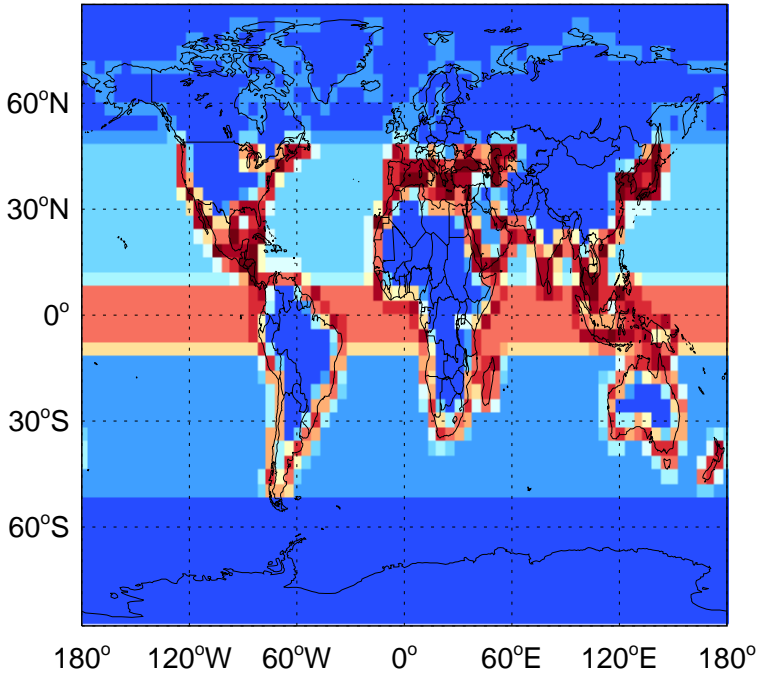

GEOS-Chem Emission Maps

v11-02c-Run0

CH₂Br₂ biogenic emissions for Jul

v11-02d-Run1

CH₂Br₂ biogenic emissions for Jul

v11-02e-Run0

CH₂Br₂ biogenic emissions for Jul