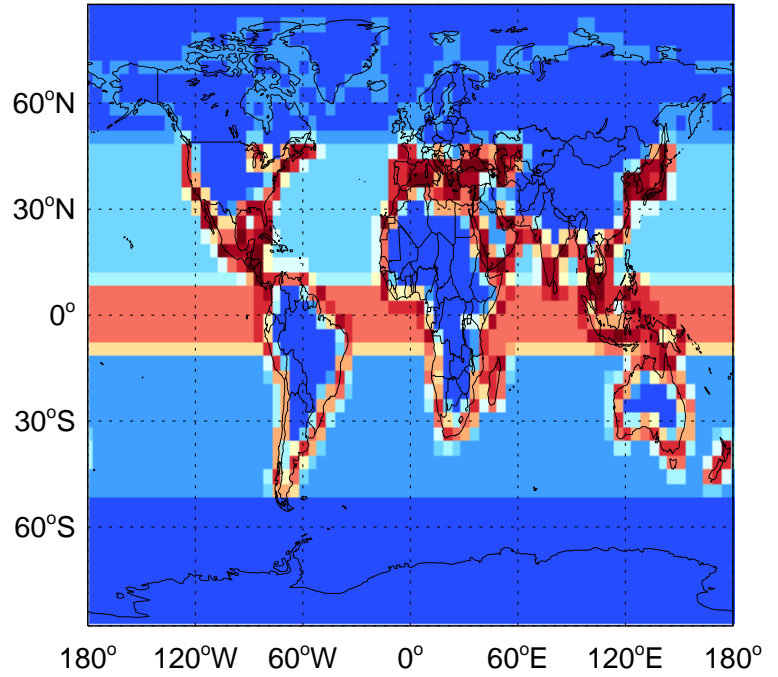

GEOS-Chem Emission Maps

v11-02c-Run0

CH₂Br₂ biogenic emissions for Jul

v11-02d-Run1

CH₂Br₂ biogenic emissions for Jul

v11-02e-Run0

CH₂Br₂ biogenic emissions for Jul