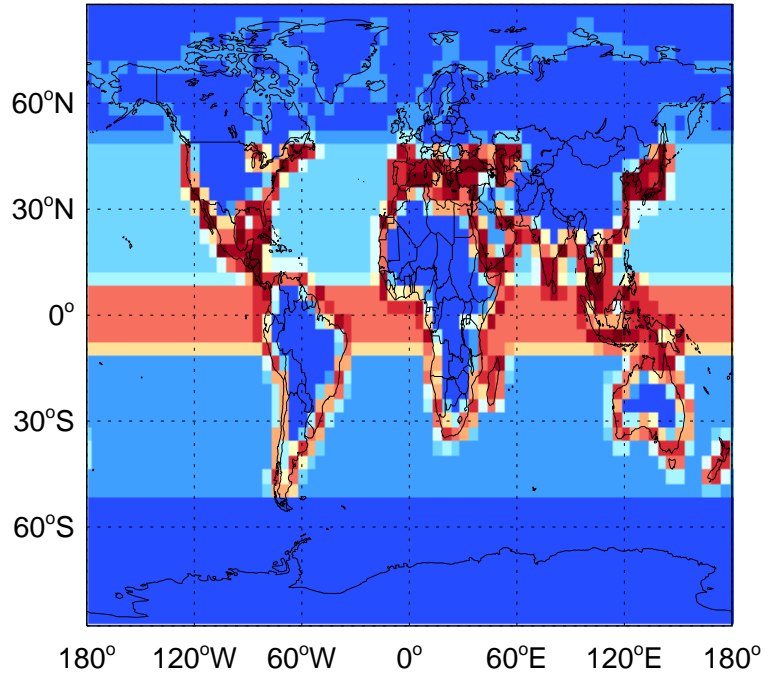

GEOS-Chem Emission Maps

v11-02c-Run0

CH₂Br₂ biogenic emissions for Oct

v11-02d-Run1

CH₂Br₂ biogenic emissions for Oct

v11-02e-Run0

CH₂Br₂ biogenic emissions for Oct