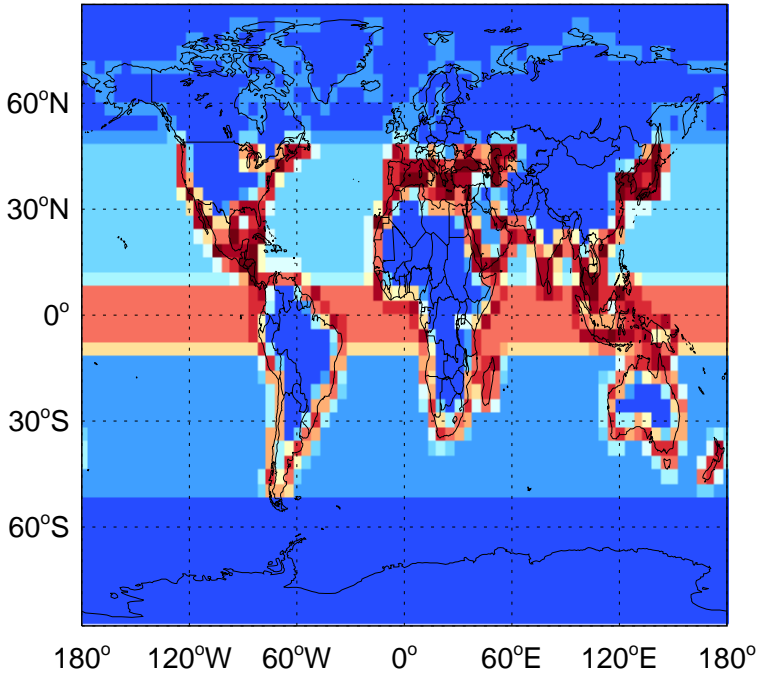

GEOS-Chem Emission Maps

v11-02c-Run0

CH₂Br₂ biogenic emissions for Oct

v11-02d-Run1

CH₂Br₂ biogenic emissions for Oct

v11-02e-Run0

CH₂Br₂ biogenic emissions for Oct