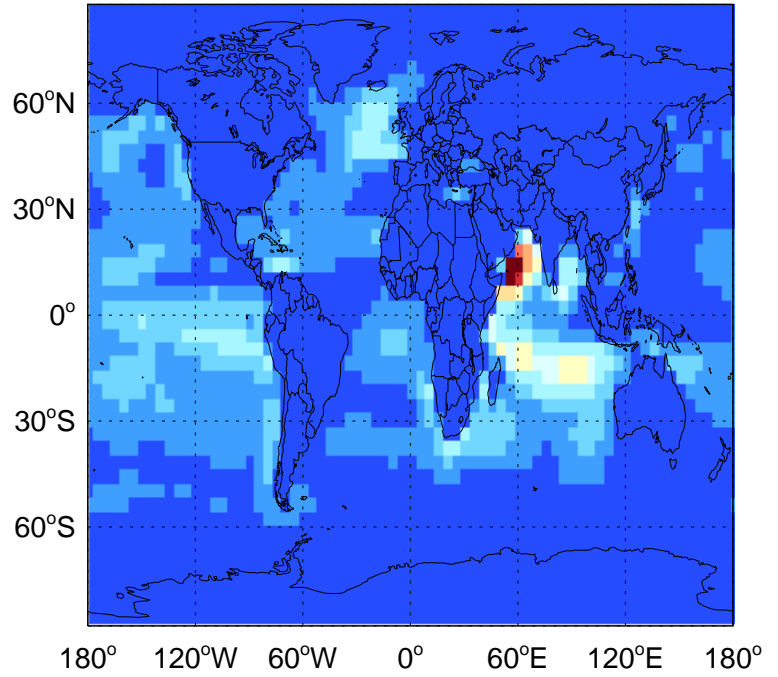

GEOS-Chem Emission Maps

v11-02c-Run0

DMS biogenic emissions for Jul

0.00e+00 3.66e+06 7.31e+06 kg S

v11-02d-Run1

DMS biogenic emissions for Jul

0.00e+00 3.66e+06 7.31e+06 kg S

v11-02e-Run0