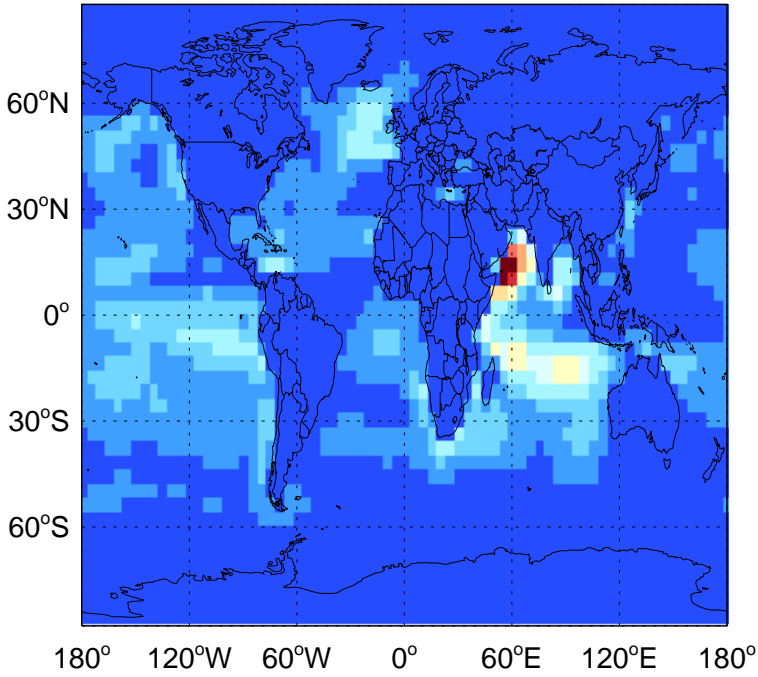

GEOS-Chem Emission Maps

v11-02c-Run0

DMS biogenic emissions for Jul

0.00e+00 3.66e+06 7.31e+06 kg S

v11-02d-Run1

DMS biogenic emissions for Jul

0.00e+00 3.66e+06 7.31e+06 kg S

v11-02e-Run0