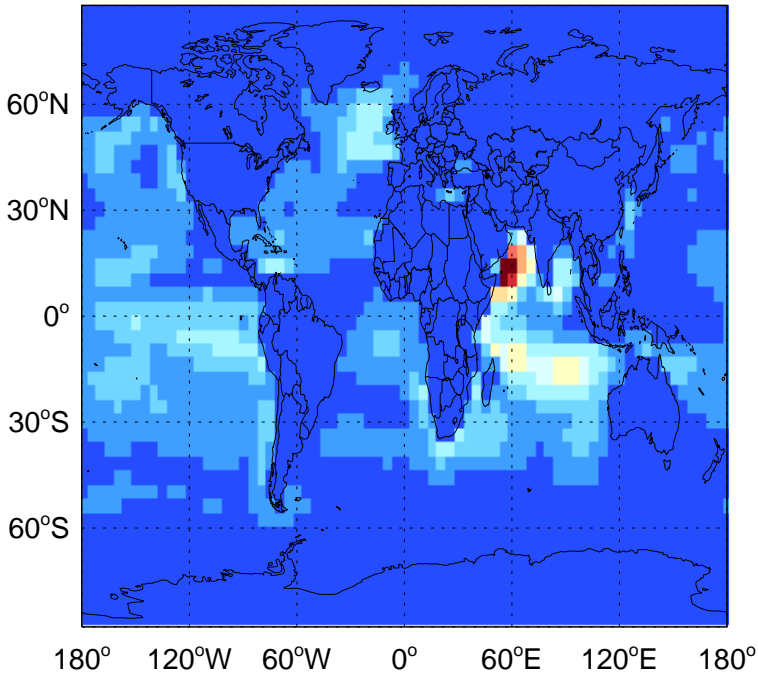

0.00e+00 3.66e+06 7.31e+06 kg S