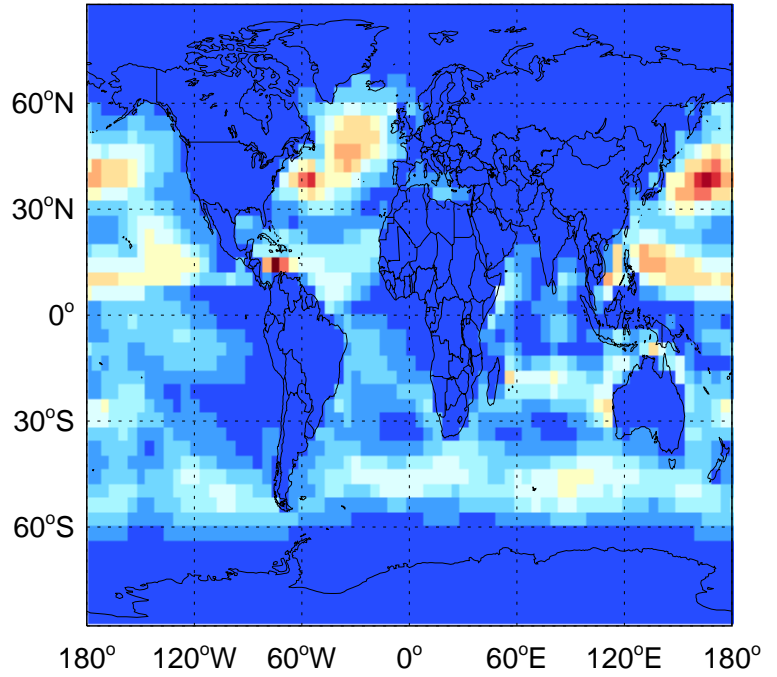

GEOS-Chem Emission Maps

v11-02c-Run0

Accum-mode sea salt emissions for Jan

v11-02d-Run1

Accum-mode sea salt emissions for Jan

v11-02e-Run0

Accum-mode sea salt emissions for Jan

GEOS-Chem Emission Maps

v11-02c-Run0

Coarse-mode sea salt emissions for Jan

v11-02d-Run1

Coarse-mode sea salt emissions for Jan

v11-02e-Run0

Coarse-mode sea salt emissions for Jan