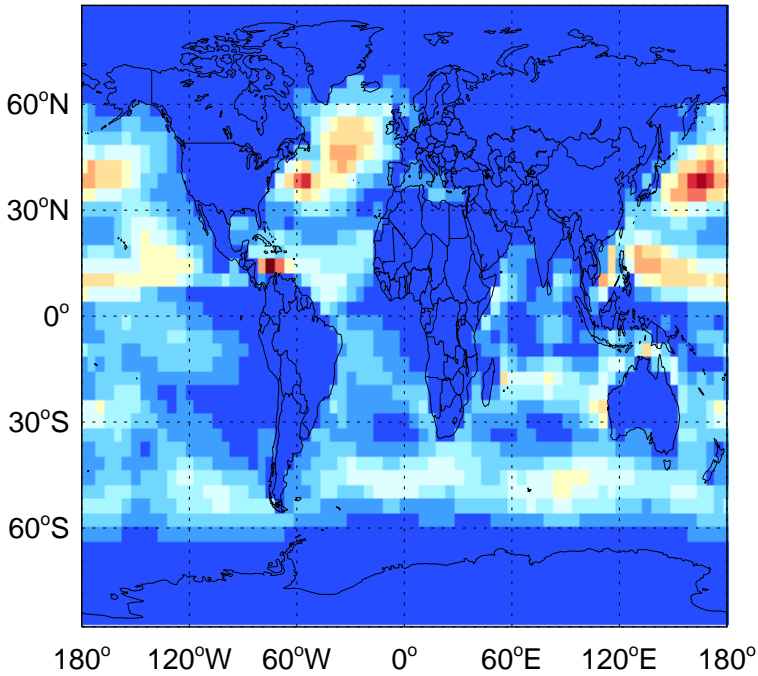

GEOS-Chem Emission Maps

v11-02c-Run0

Accum-mode sea salt emissions for Jan

v11-02d-Run1

Accum-mode sea salt emissions for Jan

v11-02e-Run0

Accum-mode sea salt emissions for Jan

GEOS-Chem Emission Maps

v11-02c-Run0

Coarse-mode sea salt emissions for Jan

v11-02d-Run1

Coarse-mode sea salt emissions for Jan

v11-02e-Run0

Coarse-mode sea salt emissions for Jan