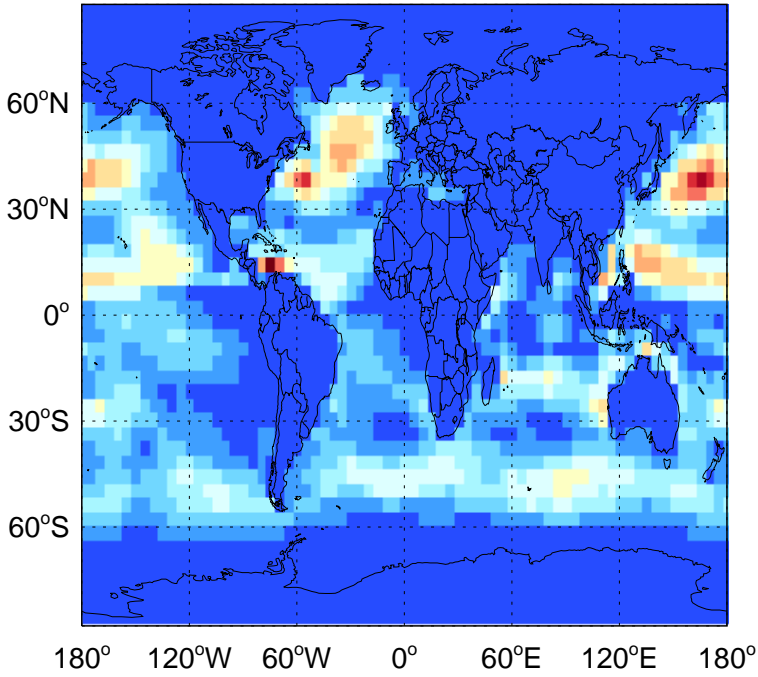

GEOS-Chem Emission Maps

v11-02c-Run0

Accum-mode sea salt emissions for Jan

v11-02d-Run1

Accum-mode sea salt emissions for Jan

v11-02e-Run0

Accum-mode sea salt emissions for Jan

GEOS-Chem Emission Maps

v11-02c-Run0

Coarse-mode sea salt emissions for Jan

v11-02d-Run1

Coarse-mode sea salt emissions for Jan

v11-02e-Run0

Coarse-mode sea salt emissions for Jan