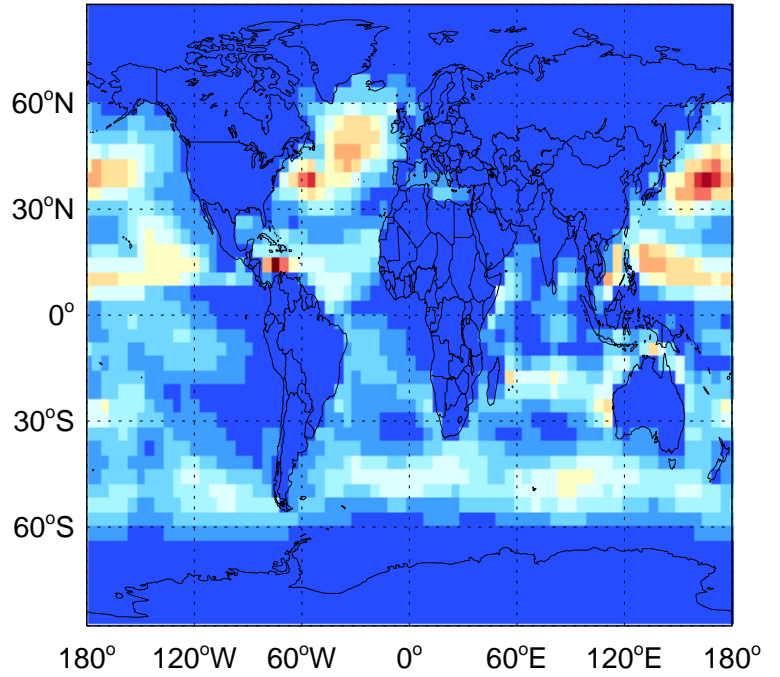

v11-02d-Run1

Coarse-mode sea salt emissions for Jan