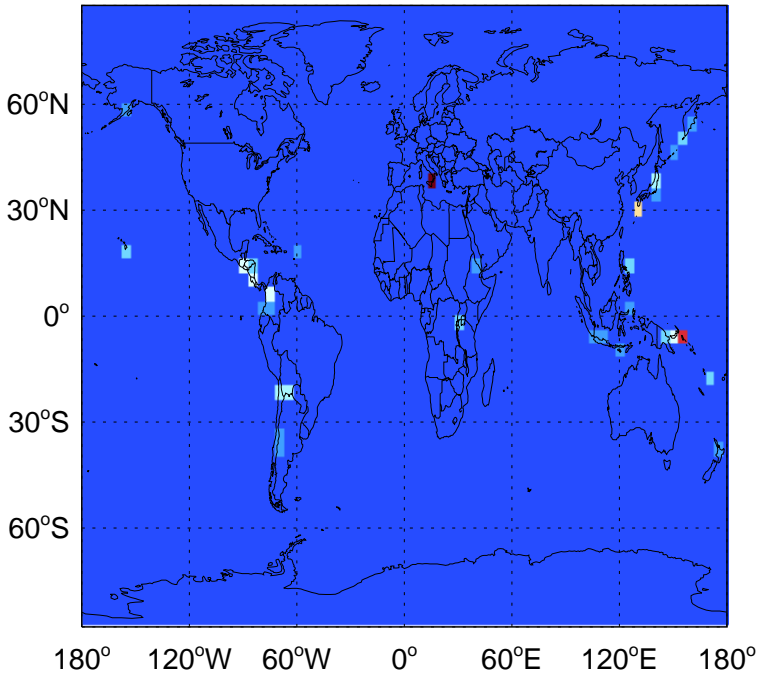

SO2 biomass emissions for Jul

0.00e+00 4.47e+06 8.94e+06 kg S

GEOS-Chem Emission Maps

v11-02c-Run0

SO2 column nonerup volc emissions for Jul

0.00e+00 3.70e+07 7.40e+07kg S

v11-02d-Run1

SO2 column nonerup volc emissions for Jul

0.00e+00 3.70e+07 7.40e+07kg S

v11-02e-Run0

SO2 column nonerup volc emissions for Jul

0.00e+00 3.70e+07 7.40e+07kg S

GEOS-Chem Emission Maps

v11-02c-Run0

SO2 column erup volc emissions for Jul

0.00e+00 1.22e+07 2.44e+07kg S