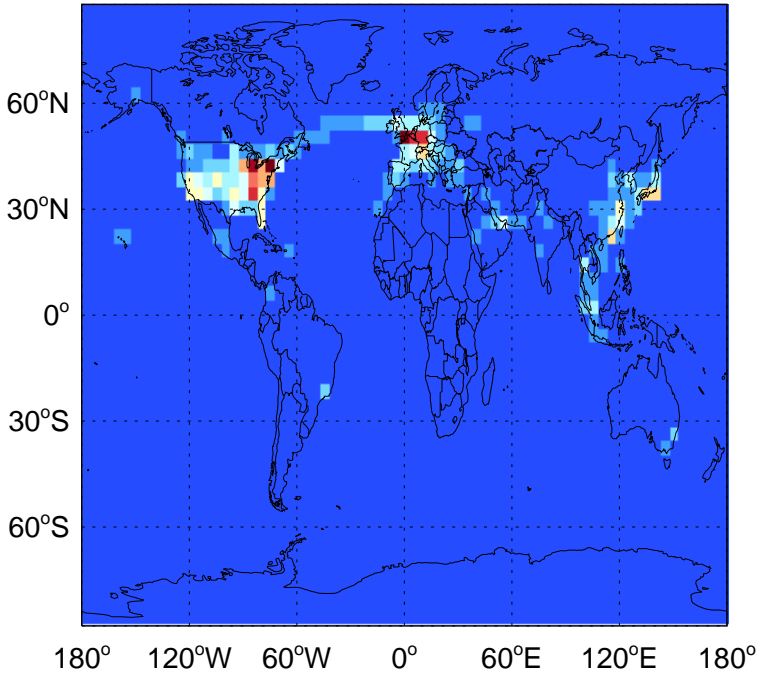

GEOS-Chem Emission Maps

v11-02c-Run0

SO2 column anthro emissions for Jul

0.00e+00 5.74e+07 1.15e+08kg S

v11-02d-Run1

SO2 column anthro emissions for Jul

0.00e+00 5.74e+07 1.15e+08kg S

v11-02e-Run0

SO2 column anthro emissions for Jul

0.00e+00 5.74e+07 1.15e+08kg S

GEOS-Chem Emission Maps

v11-02c-Run0

SO2 column aircraft emissions for Jul

v11-02d-Run1

SO2 column aircraft emissions for Jul

v11-02e-Run0

SO2 column aircraft emissions for Jul

GEOS-Chem Emission Maps

v11-02c-Run0

SO2 biofuel emissions for Jul

v11-02d-Run1

SO2 biofuel emissions for Jul

v11-02e-Run0

SO2 biofuel emissions for Jul