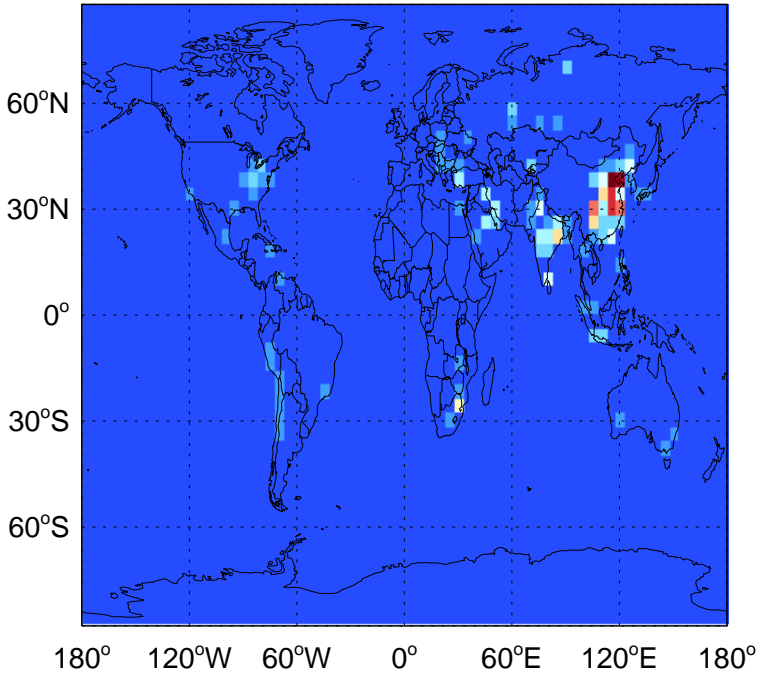

GEOS-Chem Emission Maps

v11-02c-Run0

SO2 column anthro emissions for Jul

0.00e+00 5.74e+07 1.15e+08kg S

v11-02d-Run1

SO2 column anthro emissions for Jul

0.00e+00 5.74e+07 1.15e+08kg S

v11-02e-Run0

SO2 column anthro emissions for Jul

0.00e+00 5.74e+07 1.15e+08kg S

GEOS-Chem Emission Maps

v11-02c-Run0

SO2 column aircraft emissions for Jul

v11-02d-Run1

SO2 column aircraft emissions for Jul

v11-02e-Run0