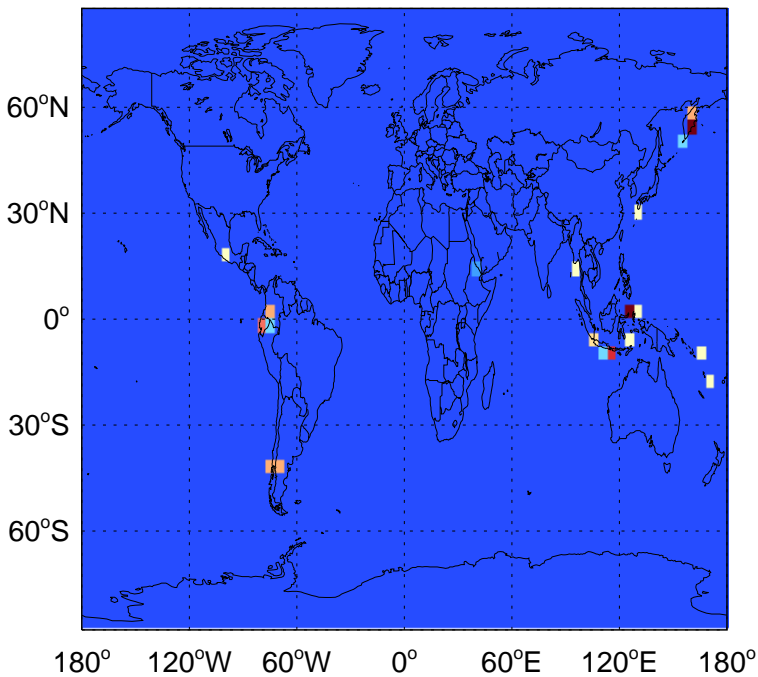

0.00e+00 3.70e+07 7.40e+07kg S

v11-02e-Run0

SO2 column nonerup volc emissions for Jul

0.00e+00 3.70e+07 7.40e+07kg S

GEOS-Chem Emission Maps

v11-02c-Run0

SO2 column erup volc emissions for Jul

0.00e+00 1.22e+07 2.44e+07kg S

v11-02d-Run1

SO2 column erup volc emissions for Jul

0.00e+00 1.22e+07 2.44e+07kg S

v11-02e-Run0

SO2 column erup volc emissions for Jul

0.00e+00 1.22e+07 2.44e+07kg S

GEOS-Chem Emission Maps

v11-02c-Run0