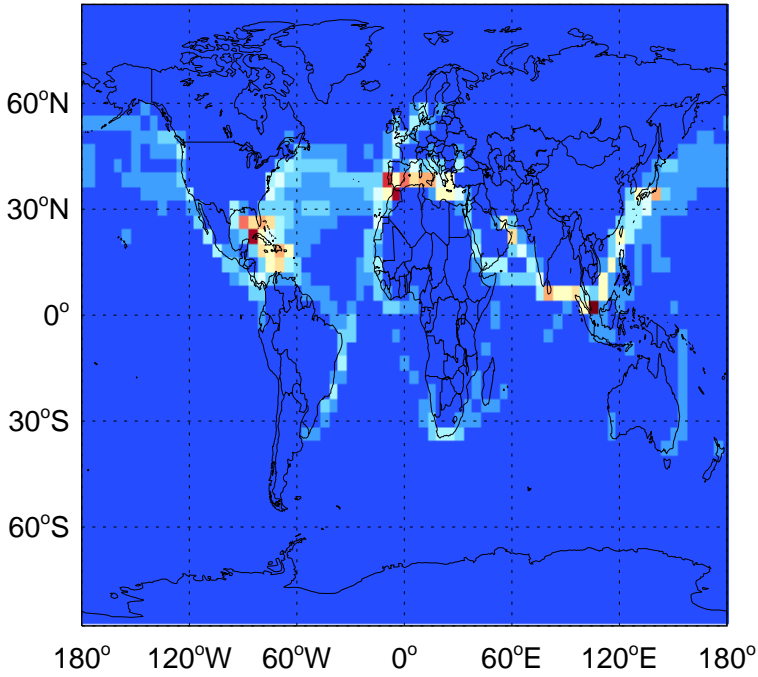

GEOS-Chem Emission Maps

v11-02c-Run0

SO2 ship emissions for Jul

0.00e+00 2.84e+06 5.68e+06kg S

v11-02d-Run1

SO2 ship emissions for Jul