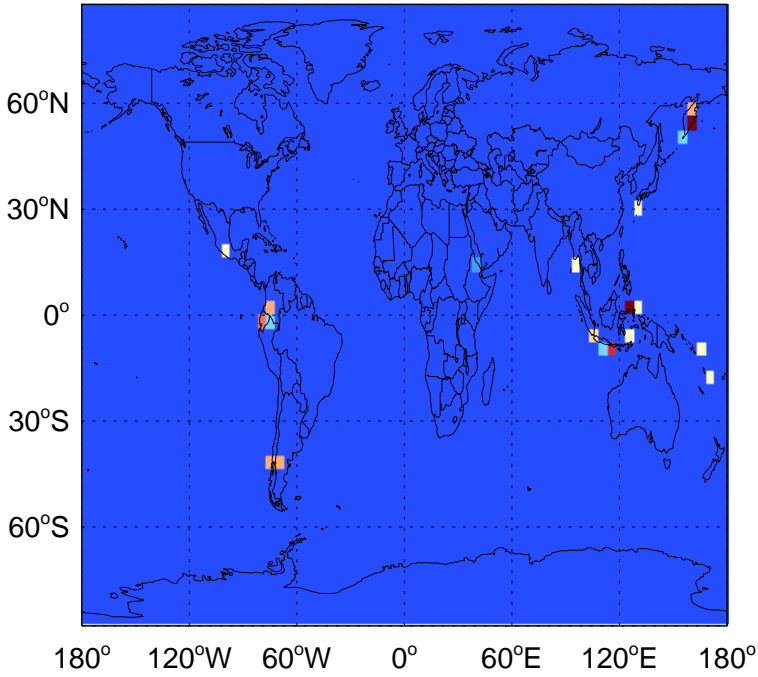

SO2 biomass emissions for Jul

0.00e+00 4.47e+06 8.94e+06 kg S

GEOS-Chem Emission Maps

v11-02c-Run0

SO2 column nonerup volc emissions for Jul

0.00e+00 3.70e+07 7.40e+07kg S

v11-02d-Run1

SO2 column nonerup volc emissions for Jul

0.00e+00 3.70e+07 7.40e+07kg S

v11-02e-Run0

SO2 column nonerup volc emissions for Jul

0.00e+00 3.70e+07 7.40e+07kg S

GEOS-Chem Emission Maps

v11-02c-Run0

SO2 column erup volc emissions for Jul

0.00e+00 1.22e+07 2.44e+07kg S

v11-02d-Run1

SO2 column erup volc emissions for Jul

0.00e+00 1.22e+07 2.44e+07kg S

v11-02e-Run0

SO2 column erup volc emissions for Jul

0.00e+00 1.22e+07 2.44e+07kg S

GEOS-Chem Emission Maps

v11-02c-Run0