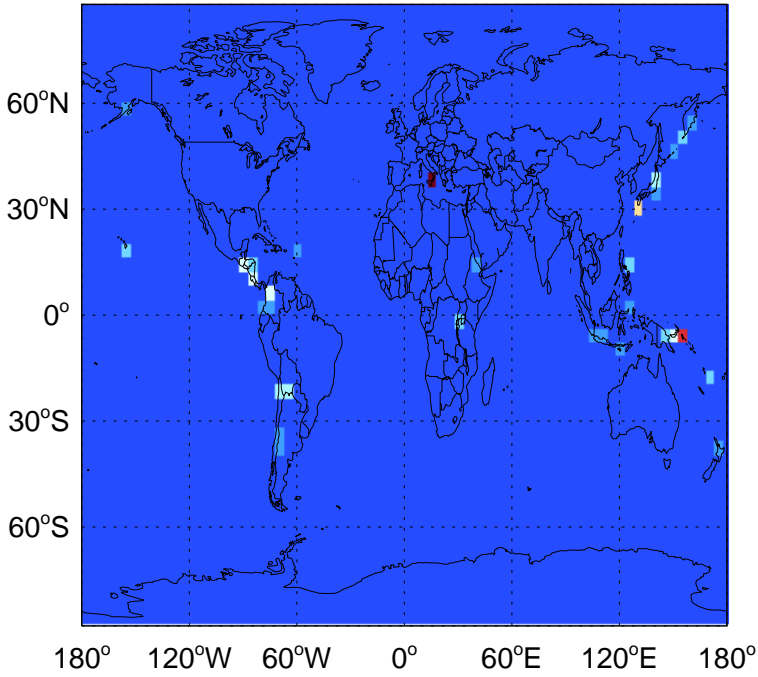

SO2 biomass emissions for Jul

0.00e+00 4.47e+06 8.94e+06 kg S

GEOS-Chem Emission Maps

v11-02c-Run0

SO2 column nonerup volc emissions for Jul

0.00e+00 3.70e+07 7.40e+07kg S

v11-02d-Run1

SO2 column nonerup volc emissions for Jul

0.00e+00 3.70e+07 7.40e+07kg S

v11-02e-Run0

SO2 column nonerup volc emissions for Jul

0.00e+00 3.70e+07 7.40e+07kg S

GEOS-Chem Emission Maps

v11-02c-Run0

SO2 column erup volc emissions for Jul

0.00e+00 1.22e+07 2.44e+07kg S