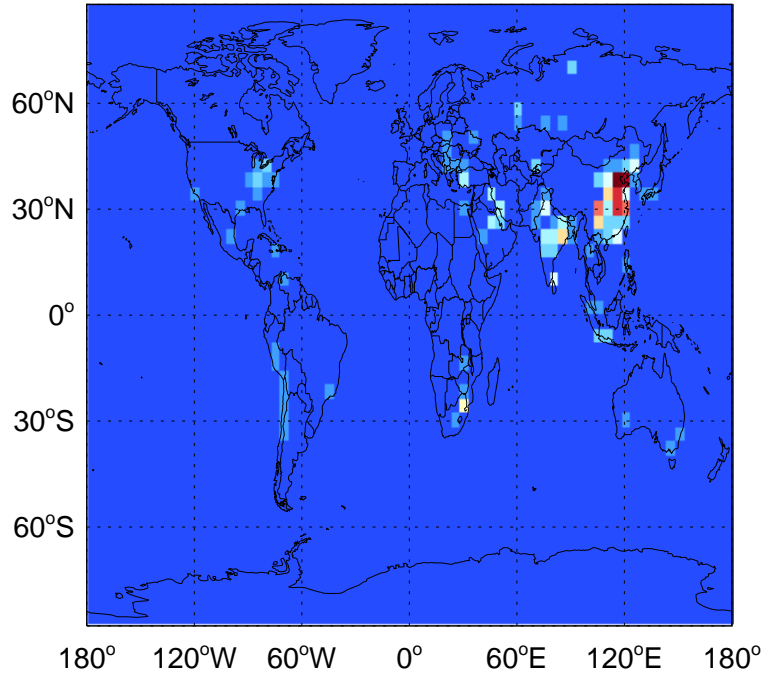

GEOS-Chem Emission Maps

v11-02c-Run0

SO2 column anthro emissions for Jul

0.00e+00 5.74e+07 1.15e+08kg S

v11-02d-Run1

SO2 column anthro emissions for Jul

0.00e+00 5.74e+07 1.15e+08kg S

v11-02e-Run0

SO2 column anthro emissions for Jul

0.00e+00 5.74e+07 1.15e+08kg S

GEOS-Chem Emission Maps

v11-02c-Run0

SO2 column aircraft emissions for Jul

v11-02d-Run1

SO2 column aircraft emissions for Jul

v11-02e-Run0