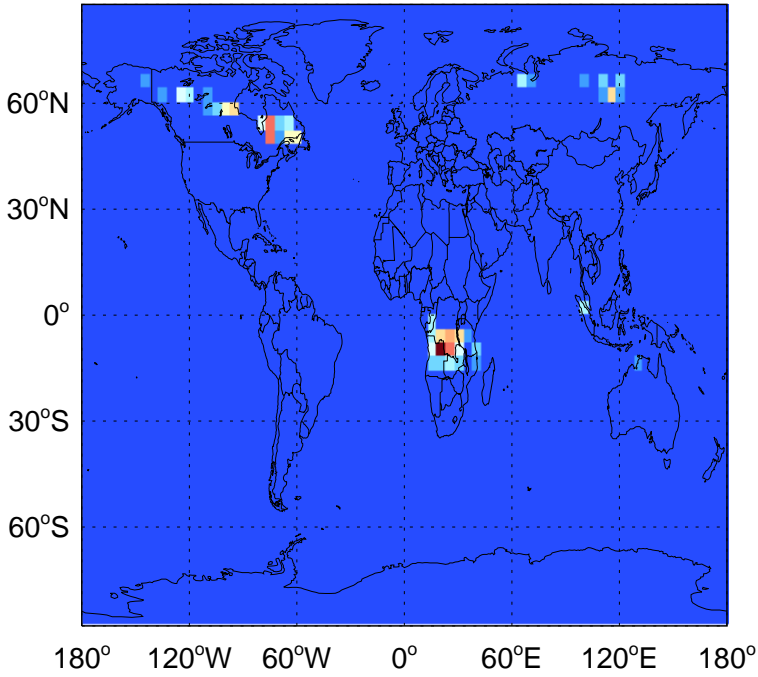

GEOS-Chem Emission Maps

v11-02c-Run0

SO2 biomass emissions for Jul

0.00e+00 4.47e+06 8.94e+06 kg S

v11-02d-Run1

SO2 biomass emissions for Jul