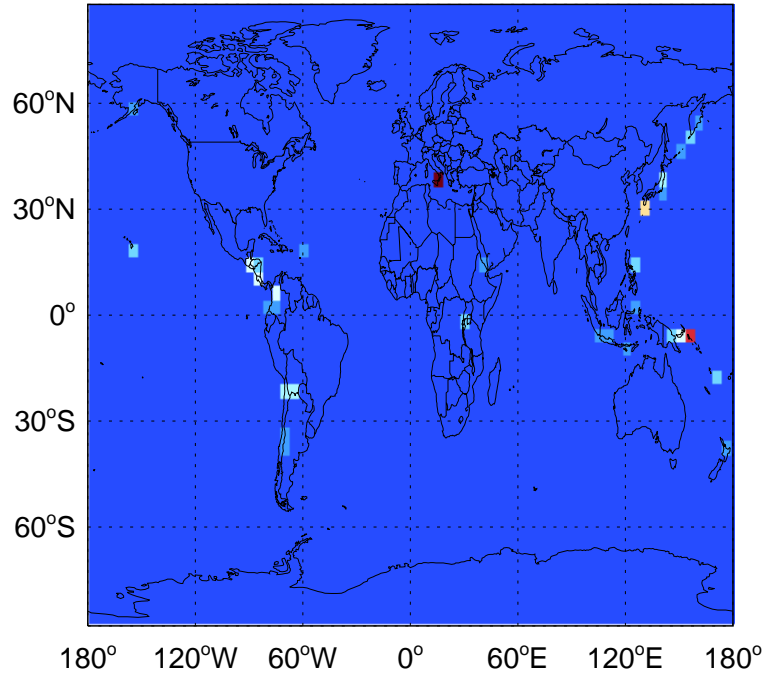

SO2 biomass emissions for Jul

0.00e+00 4.47e+06 8.94e+06 kg S

GEOS-Chem Emission Maps

v11-02c-Run0

SO2 column nonerup volc emissions for Jul

0.00e+00 3.70e+07 7.40e+07kg S

v11-02d-Run1

SO2 column nonerup volc emissions for Jul

0.00e+00 3.70e+07 7.40e+07kg S

v11-02e-Run0

SO2 column nonerup volc emissions for Jul

0.00e+00 3.70e+07 7.40e+07kg S

GEOS-Chem Emission Maps

v11-02c-Run0

SO2 column erup volc emissions for Jul

0.00e+00 1.22e+07 2.44e+07kg S