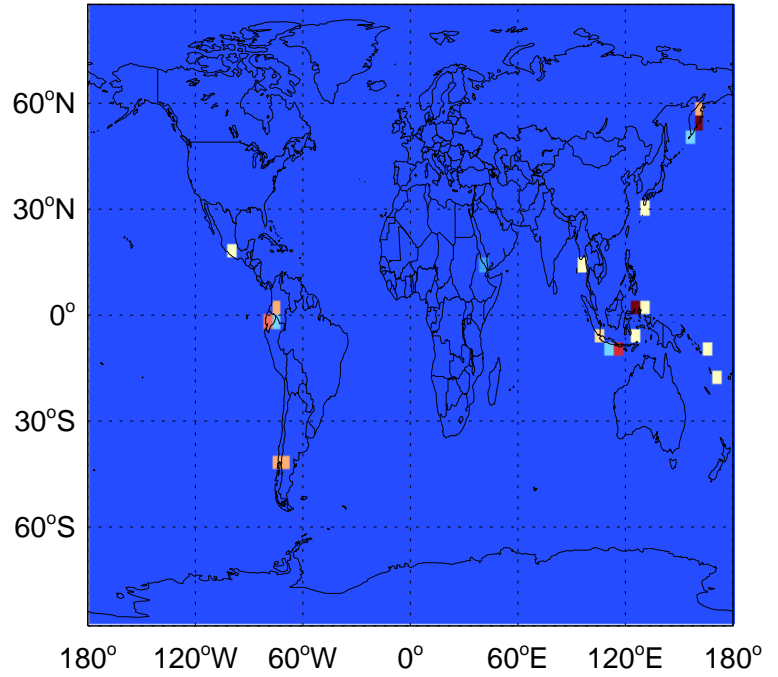

SO2 biomass emissions for Jul

0.00e+00 4.47e+06 8.94e+06 kg S

GEOS-Chem Emission Maps

v11-02c-Run0

SO2 column nonerup volc emissions for Jul

0.00e+00 3.70e+07 7.40e+07kg S

v11-02d-Run1

SO2 column nonerup volc emissions for Jul

0.00e+00 3.70e+07 7.40e+07kg S

v11-02e-Run0

SO2 column nonerup volc emissions for Jul

0.00e+00 3.70e+07 7.40e+07kg S

GEOS-Chem Emission Maps

v11-02c-Run0

SO2 column erup volc emissions for Jul

0.00e+00 1.22e+07 2.44e+07kg S

v11-02d-Run1

SO2 column erup volc emissions for Jul

0.00e+00 1.22e+07 2.44e+07kg S

v11-02e-Run0

SO2 column erup volc emissions for Jul

0.00e+00 1.22e+07 2.44e+07kg S

GEOS-Chem Emission Maps

v11-02c-Run0