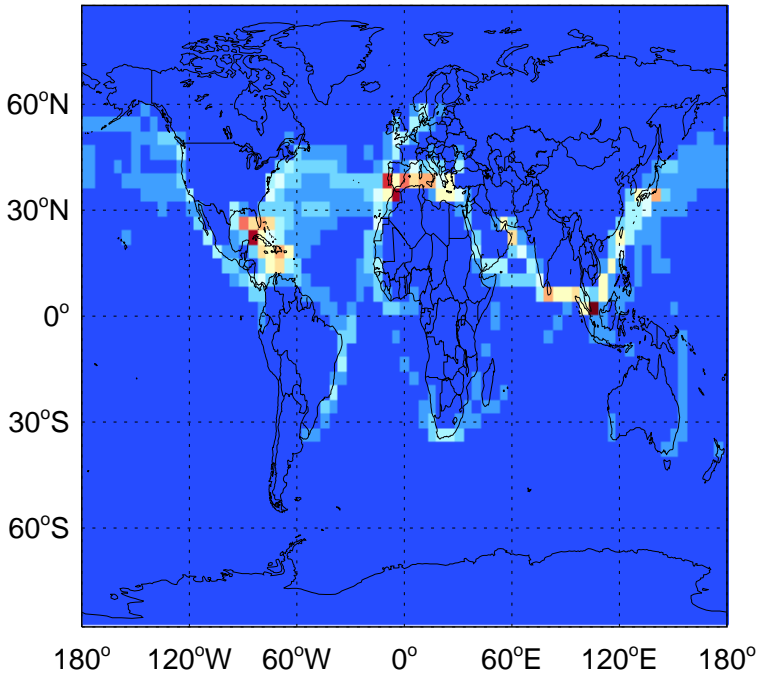

v11-02d-Run1

SO2 column erup volc emissions for Jul

0.00e+00 1.22e+07 2.44e+07kg S

v11-02e-Run0

SO2 column erup volc emissions for Jul

0.00e+00 1.22e+07 2.44e+07kg S

GEOS-Chem Emission Maps

v11-02c-Run0

SO2 ship emissions for Jul

0.00e+00 2.84e+06 5.68e+06kg S

v11-02d-Run1

SO2 ship emissions for Jul

0.00e+00 2.84e+06 5.68e+06kg S

v11-02e-Run0

SO2 ship emissions for Jul

0.00e+00 2.84e+06 5.68e+06kg S