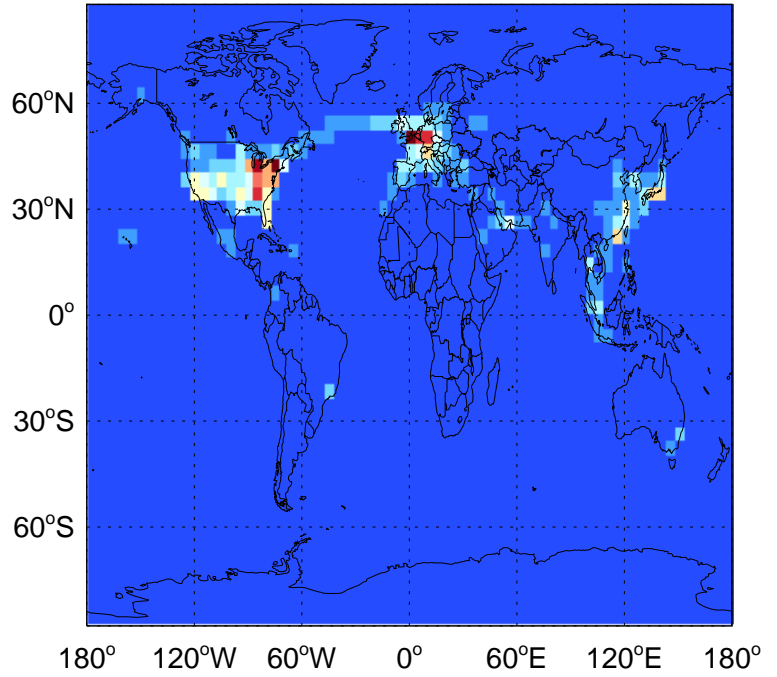

GEOS-Chem Emission Maps

v11-02c-Run0

SO2 column anthro emissions for Jul

0.00e+00 5.74e+07 1.15e+08kg S

v11-02d-Run1

SO2 column anthro emissions for Jul

0.00e+00 5.74e+07 1.15e+08kg S

v11-02e-Run0

SO2 column anthro emissions for Jul

0.00e+00 5.74e+07 1.15e+08kg S

GEOS-Chem Emission Maps

v11-02c-Run0

SO2 column aircraft emissions for Jul

v11-02d-Run1

SO2 column aircraft emissions for Jul

v11-02e-Run0

SO2 column aircraft emissions for Jul

GEOS-Chem Emission Maps

v11-02c-Run0

SO2 biofuel emissions for Jul

v11-02d-Run1

SO2 biofuel emissions for Jul

v11-02e-Run0

SO2 biofuel emissions for Jul