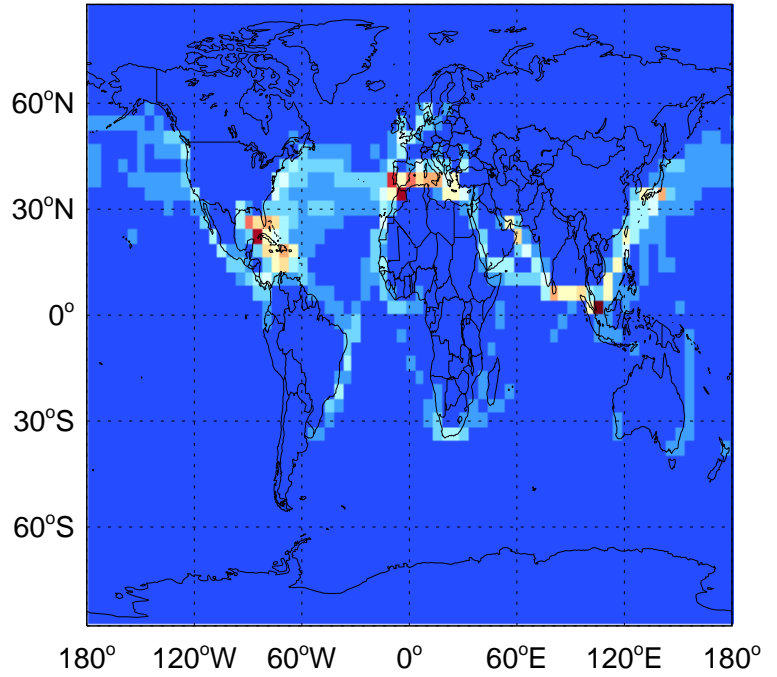

0.00e+00 2.84e+06 5.68e+06kg S

v11-02e-Run0

SO2 ship emissions for Jul