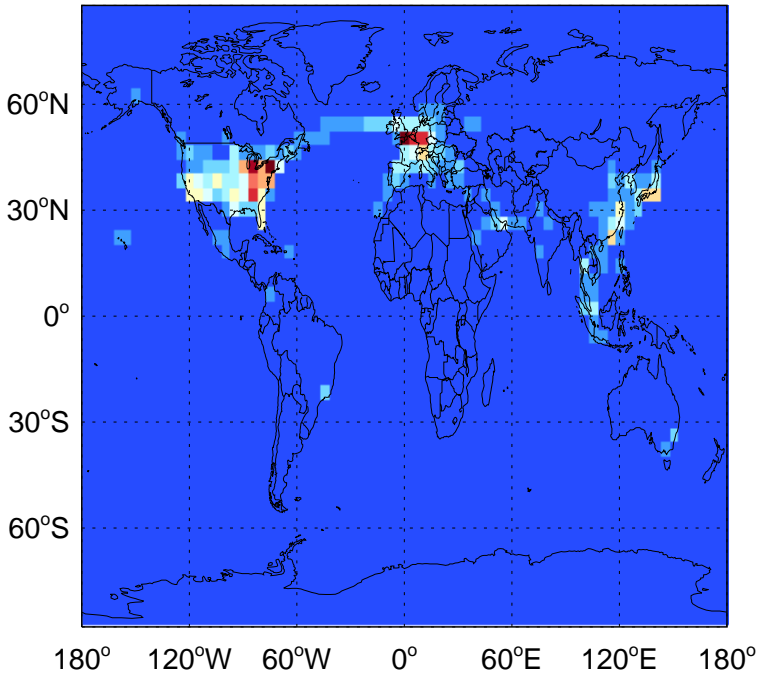

GEOS-Chem Emission Maps

v11-02c-Run0

SO2 column anthro emissions for Jul

0.00e+00 5.74e+07 1.15e+08kg S

v11-02d-Run1

SO2 column anthro emissions for Jul

0.00e+00 5.74e+07 1.15e+08kg S

v11-02e-Run0

SO2 column anthro emissions for Jul

0.00e+00 5.74e+07 1.15e+08kg S

GEOS-Chem Emission Maps

v11-02c-Run0

SO2 column aircraft emissions for Jul

v11-02d-Run1

SO2 column aircraft emissions for Jul

v11-02e-Run0

SO2 column aircraft emissions for Jul

GEOS-Chem Emission Maps

v11-02c-Run0

SO2 biofuel emissions for Jul

v11-02d-Run1

SO2 biofuel emissions for Jul

v11-02e-Run0

SO2 biofuel emissions for Jul