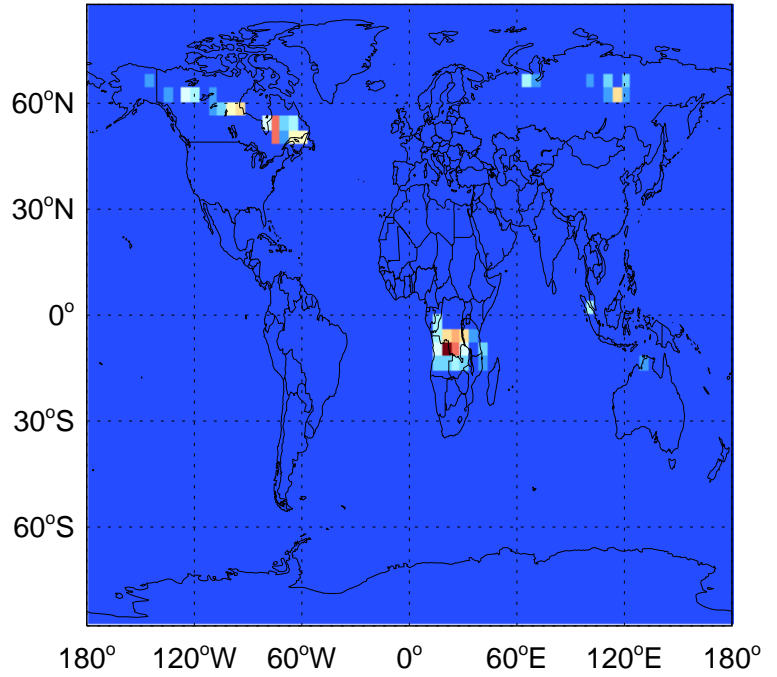

SO2 column aircraft emissions for Jul

GEOS-Chem Emission Maps

v11-02c-Run0

SO2 biofuel emissions for Jul

v11-02d-Run1

SO2 biofuel emissions for Jul

v11-02e-Run0

SO2 biofuel emissions for Jul

GEOS-Chem Emission Maps

v11-02c-Run0

SO2 biomass emissions for Jul

0.00e+00 4.47e+06 8.94e+06 kg S

v11-02d-Run1

SO2 biomass emissions for Jul

0.00e+00 4.47e+06 8.94e+06 kg S

v11-02e-Run0

SO2 biomass emissions for Jul

0.00e+00 4.47e+06 8.94e+06 kg S

GEOS-Chem Emission Maps

v11-02c-Run0

SO2 column nonerup volc emissions for Jul

0.00e+00 3.70e+07 7.40e+07kg S

v11-02d-Run1

SO2 column nonerup volc emissions for Jul