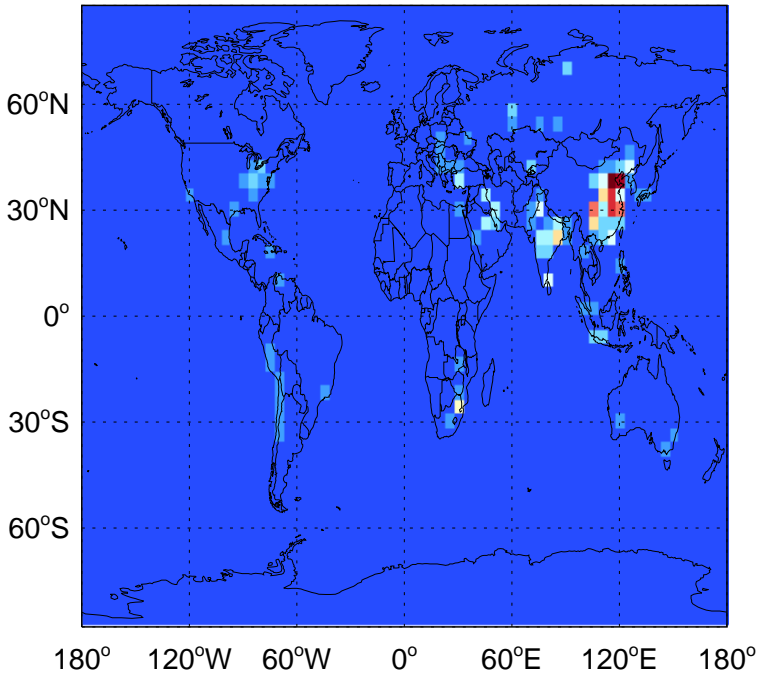

GEOS-Chem Emission Maps

v11-02c-Run0

SO2 column anthro emissions for Jul

0.00e+00 5.74e+07 1.15e+08kg S

v11-02d-Run1

SO2 column anthro emissions for Jul

0.00e+00 5.74e+07 1.15e+08kg S

v11-02e-Run0

SO2 column anthro emissions for Jul

0.00e+00 5.74e+07 1.15e+08kg S

GEOS-Chem Emission Maps

v11-02c-Run0

SO2 column aircraft emissions for Jul

v11-02d-Run1

SO2 column aircraft emissions for Jul

v11-02e-Run0