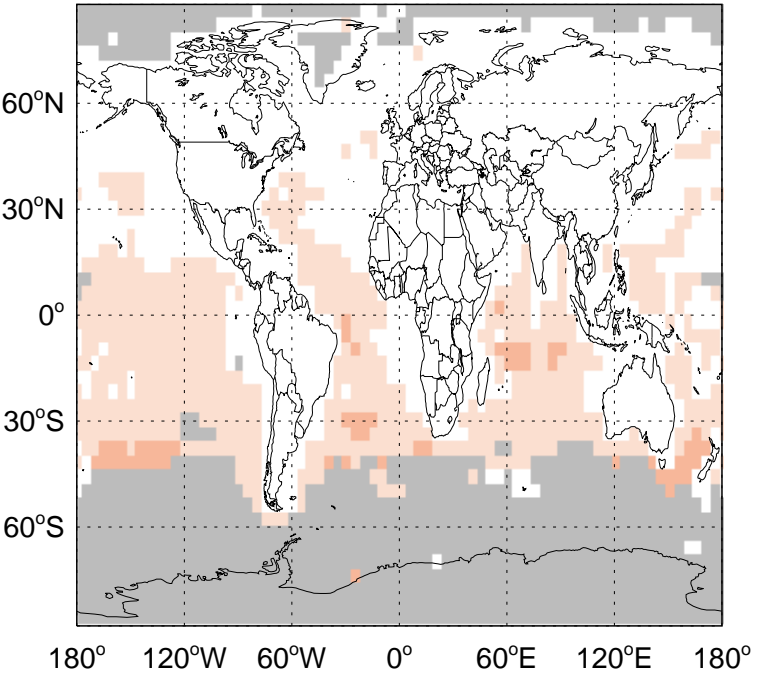

GEOS-Chem Emission Ratio Maps

v11-02e-Run0 / v11-02c-Run0

v11-02e-Run0 / v11-02d-Run1

Ratio: NO column anth+biof emissions for Jul

Ratio: NO column anth+biof emissions for Jul

v11-02e-Run0 / v11-02c-Run0

v11-02e-Run0 / v11-02d-Run1

Ratio: NO column aircraft emissions for Jul

Ratio: NO column aircraft emissions for Jul

GEOS-Chem Emission Ratio Maps

v11-02e-Run0 / v11-02c-Run0

Ratio: NO biomass emissions for Jul

v11-02e-Run0 / v11-02d-Run1