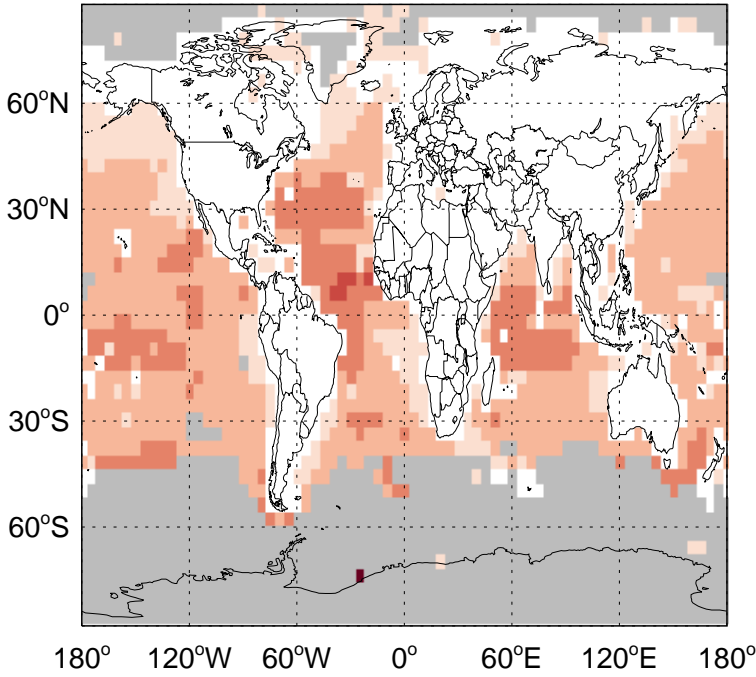

GEOS-Chem Emission Ratio Maps

v11-02e-Run0 / v11-02c-Run0

v11-02e-Run0 / v11-02d-Run1

Ratio: NO column anth+biof emissions for Jul

Ratio: NO column anth+biof emissions for Jul

v11-02e-Run0 / v11-02c-Run0

v11-02e-Run0 / v11-02d-Run1

Ratio: NO column aircraft emissions for Jul

Ratio: NO column aircraft emissions for Jul

GEOS-Chem Emission Ratio Maps

v11-02e-Run0 / v11-02c-Run0

Ratio: NO biomass emissions for Jul

v11-02e-Run0 / v11-02d-Run1