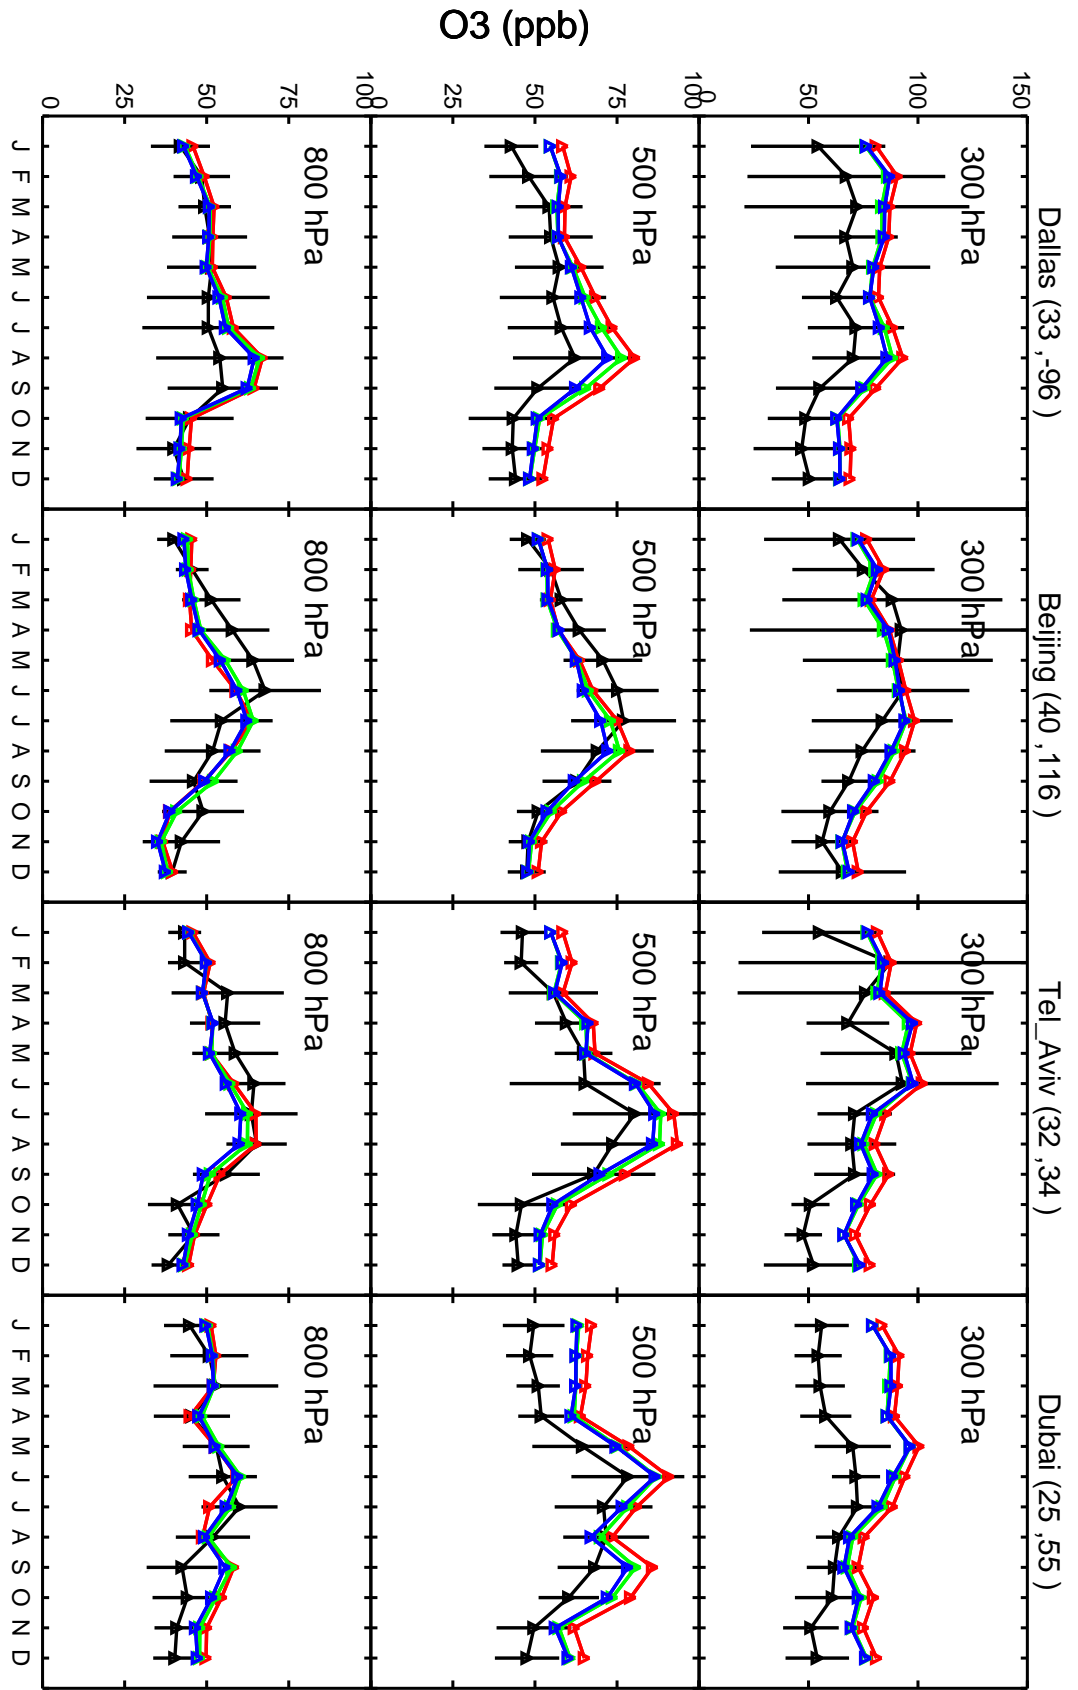

Red: v11-02c-Run0 (2013); Green: v11-02d-Run1 (2013); Blue: v11-02e-Run0 (2013)

Red: v11-02c-Run0 (2013); Green: v11-02d-Run1 (2013); Blue: v11-02e-Run0 (2013)