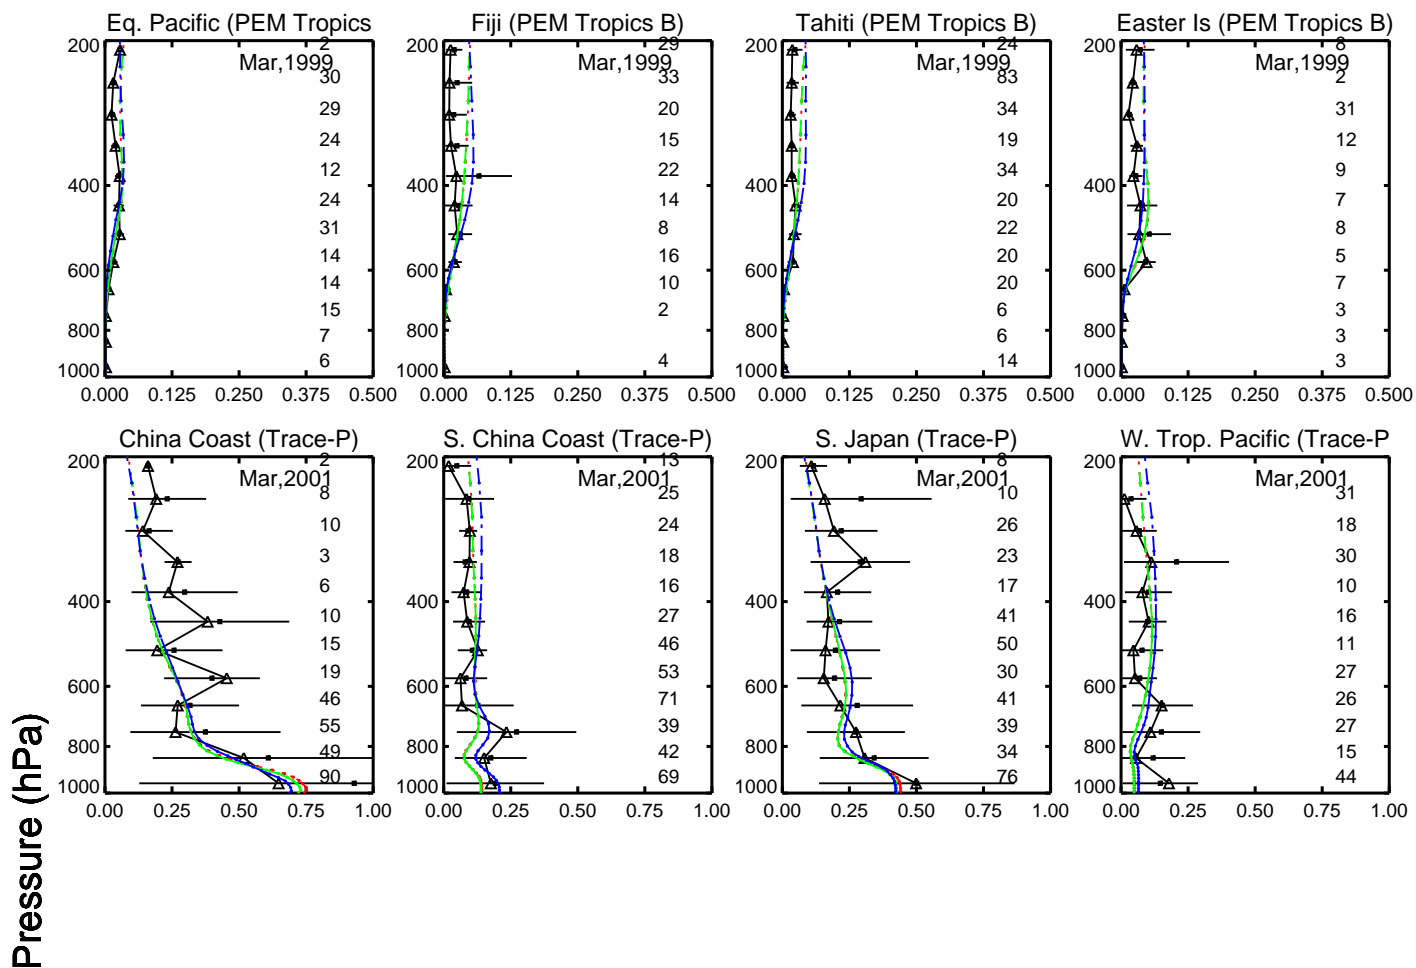

Red: v11-02d-Run1 (2013); Green: v11-02e-Run0 (2013); Blue: v11-02e-Run1 (2016)

Red: v11-02d-Run1 (2013); Green: v11-02e-Run0 (2013); Blue: v11-02e-Run1 (2016)

Red: v11-02d-Run1 (2013); Green: v11-02e-Run0 (2013); Blue: v11-02e-Run1 (2016)

PAN (ppb)