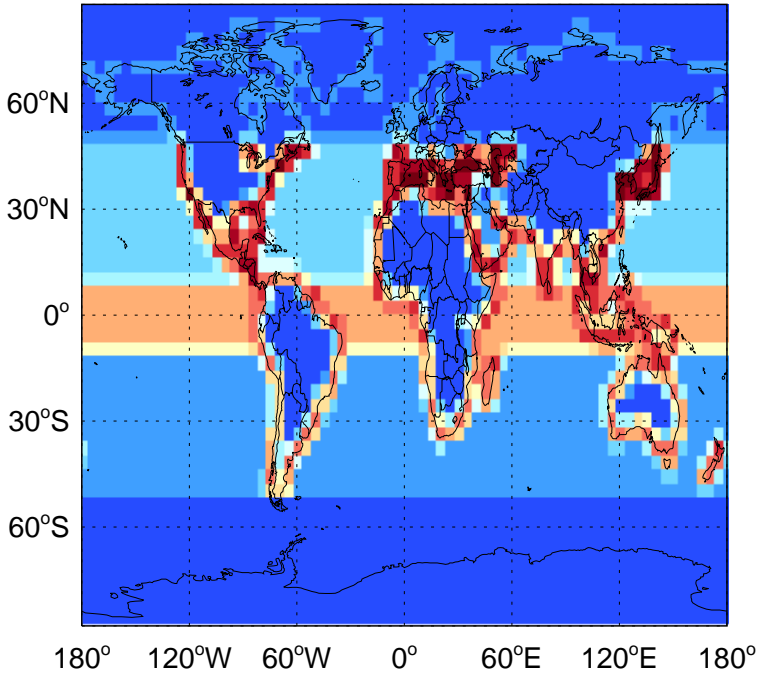

GEOS-Chem Emission Maps

v11-02d-Run1

CHBr3 biogenic emissions for Jul

v11-02e-Run0

CHBr3 biogenic emissions for Jul

v11-02e-Run1

CHBr3 biogenic emissions for Jul