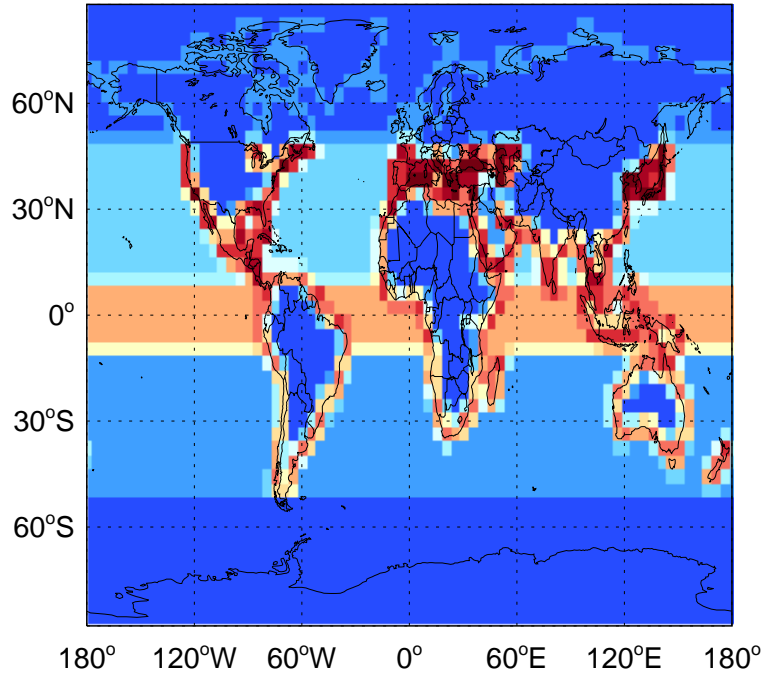

GEOS-Chem Emission Maps

v11-02d-Run1

CHBr3 biogenic emissions for Jul

v11-02e-Run0

CHBr3 biogenic emissions for Jul

v11-02e-Run1

CHBr3 biogenic emissions for Jul