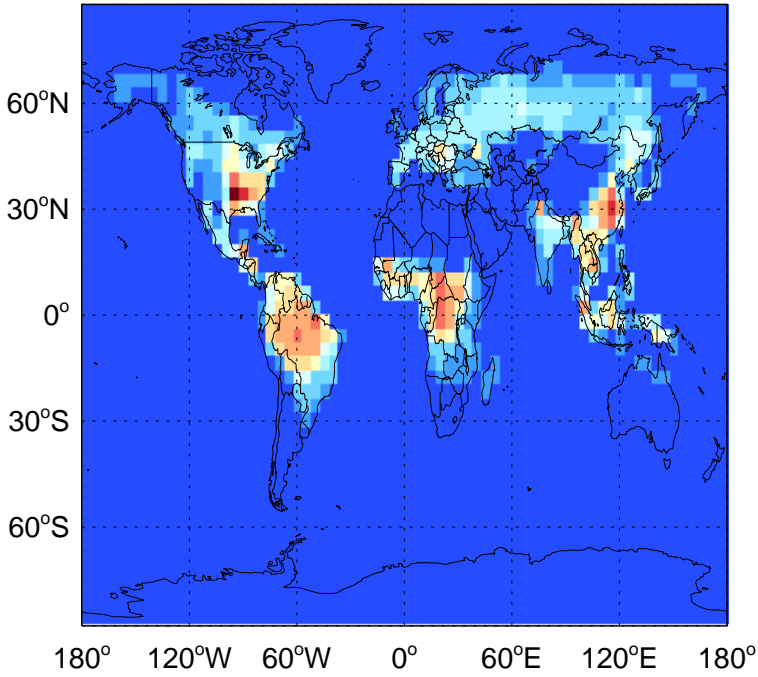

GEOS-Chem Emission Maps

v11-02d-Run1

PRPE column anth+biof emissions for Jul

v11-02e-Run0

PRPE column anth+biof emissions for Jul

v11-02e-Run1

PRPE column anth+biof emissions for Jul

GEOS-Chem Emission Maps

v11-02d-Run1

PRPE biomass emissions for Jul

v11-02e-Run0

PRPE biomass emissions for Jul

v11-02e-Run1

PRPE biomass emissions for Jul

GEOS-Chem Emission Maps

v11-02d-Run1

PRPE biogenic emissions for Jul

v11-02e-Run0

PRPE biogenic emissions for Jul

v11-02e-Run1

PRPE biogenic emissions for Jul