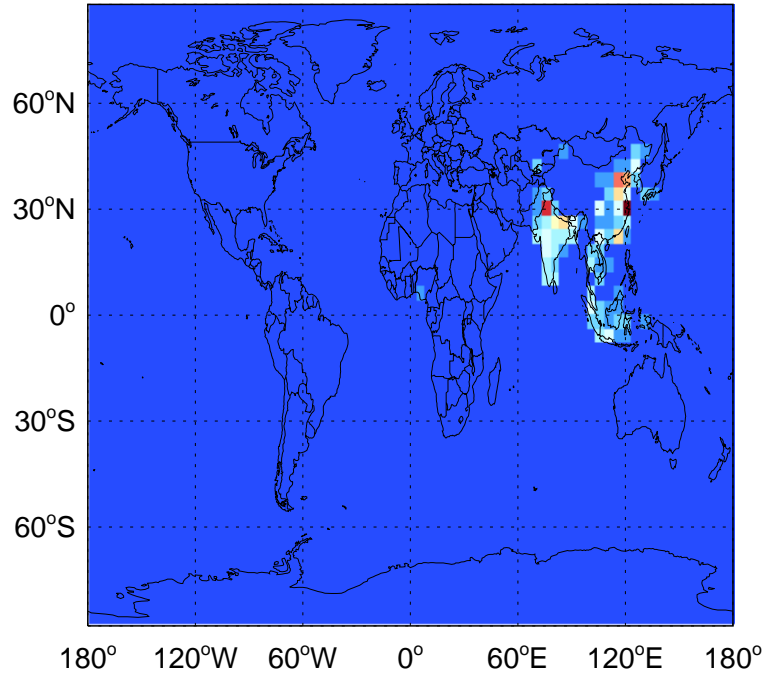

GEOS-Chem Emission Maps

v11-02d-Run1

PRPE column anth+biof emissions for Jul

v11-02e-Run0

PRPE column anth+biof emissions for Jul

v11-02e-Run1

PRPE column anth+biof emissions for Jul

GEOS-Chem Emission Maps

v11-02d-Run1

PRPE biomass emissions for Jul

v11-02e-Run0

PRPE biomass emissions for Jul

v11-02e-Run1

PRPE biomass emissions for Jul

GEOS-Chem Emission Maps

v11-02d-Run1