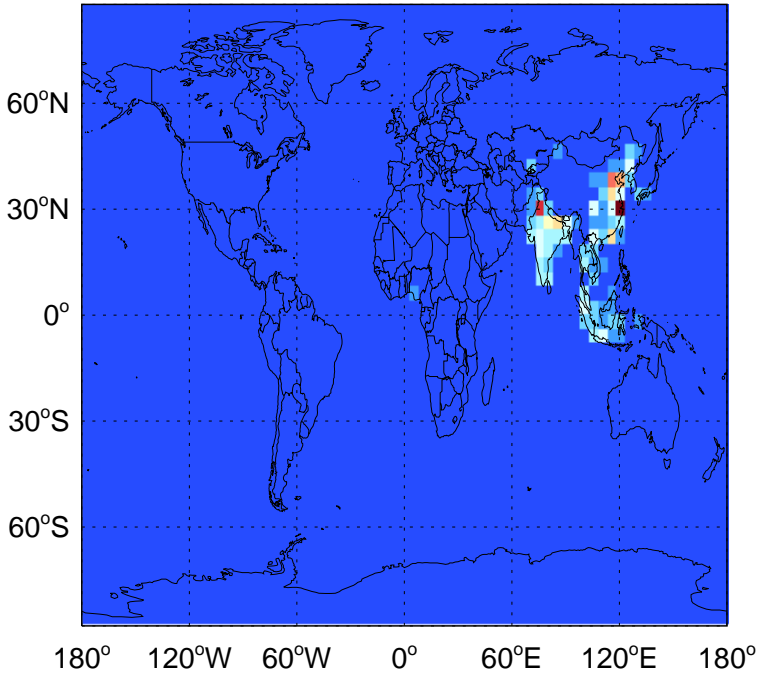

GEOS-Chem Emission Maps

v11-02d-Run1

PRPE column anth+biof emissions for Jul

v11-02e-Run0

PRPE column anth+biof emissions for Jul

v11-02e-Run1

PRPE column anth+biof emissions for Jul

GEOS-Chem Emission Maps

v11-02d-Run1

PRPE biomass emissions for Jul

v11-02e-Run0

PRPE biomass emissions for Jul

v11-02e-Run1

PRPE biomass emissions for Jul

GEOS-Chem Emission Maps

v11-02d-Run1