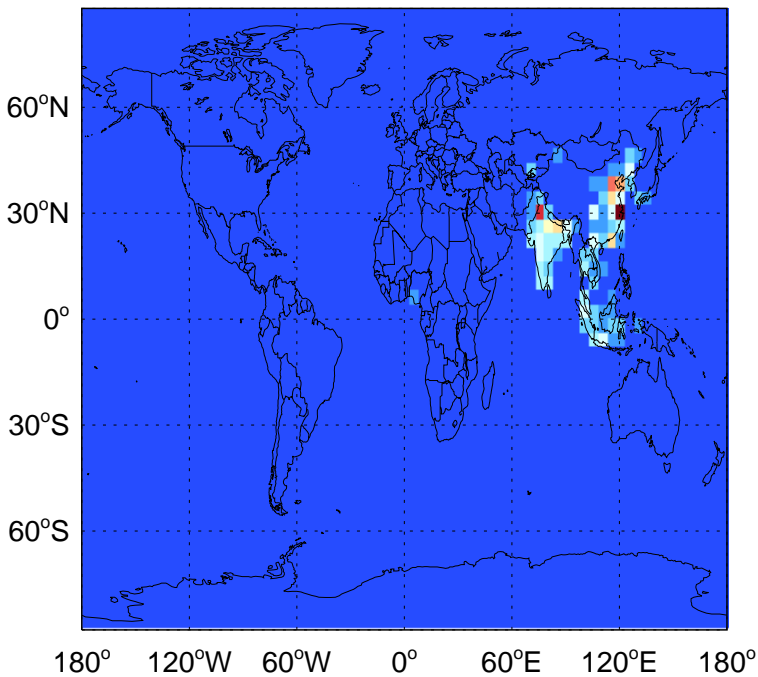

GEOS-Chem Emission Maps

v11-02d-Run1

PRPE column anth+biof emissions for Jul

v11-02e-Run0

PRPE column anth+biof emissions for Jul

v11-02e-Run1

PRPE column anth+biof emissions for Jul

GEOS-Chem Emission Maps

v11-02d-Run1

PRPE biomass emissions for Jul

v11-02e-Run0

PRPE biomass emissions for Jul

v11-02e-Run1

PRPE biomass emissions for Jul

GEOS-Chem Emission Maps

v11-02d-Run1