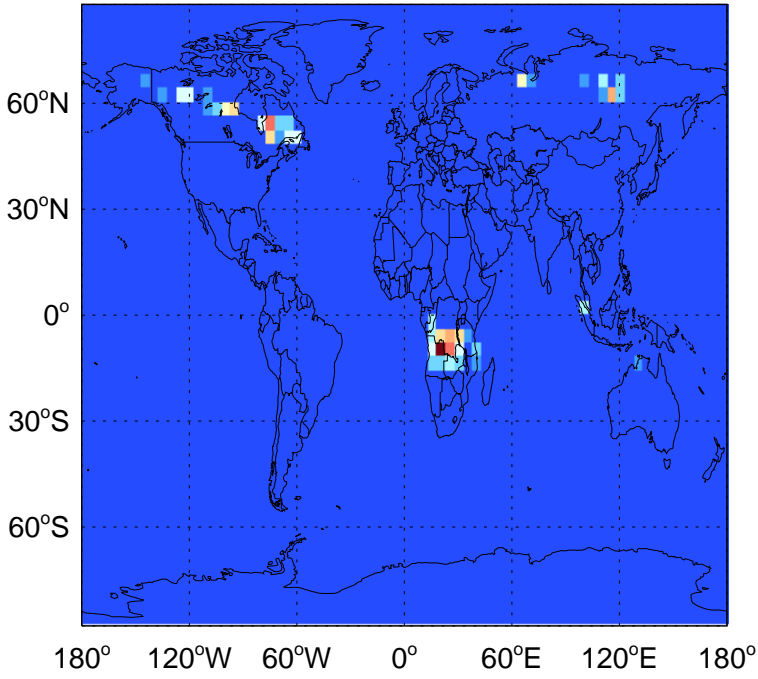

GEOS-Chem Emission Maps

v11-02d-Run1

PRPE column anth+biof emissions for Jul

v11-02e-Run0

PRPE column anth+biof emissions for Jul

v11-02e-Run1

PRPE column anth+biof emissions for Jul

GEOS-Chem Emission Maps

v11-02d-Run1

PRPE biomass emissions for Jul

v11-02e-Run0

PRPE biomass emissions for Jul

v11-02e-Run1

PRPE biomass emissions for Jul

GEOS-Chem Emission Maps

v11-02d-Run1