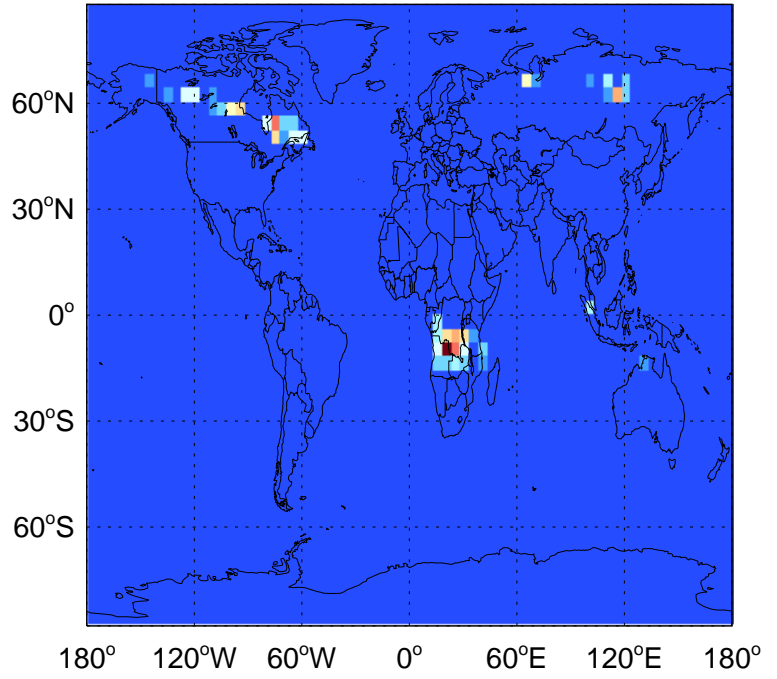

GEOS-Chem Emission Maps

v11-02d-Run1

PRPE column anth+biof emissions for Jul

v11-02e-Run0

PRPE column anth+biof emissions for Jul

v11-02e-Run1

PRPE column anth+biof emissions for Jul

GEOS-Chem Emission Maps

v11-02d-Run1

PRPE biomass emissions for Jul

v11-02e-Run0

PRPE biomass emissions for Jul

v11-02e-Run1

PRPE biomass emissions for Jul

GEOS-Chem Emission Maps

v11-02d-Run1