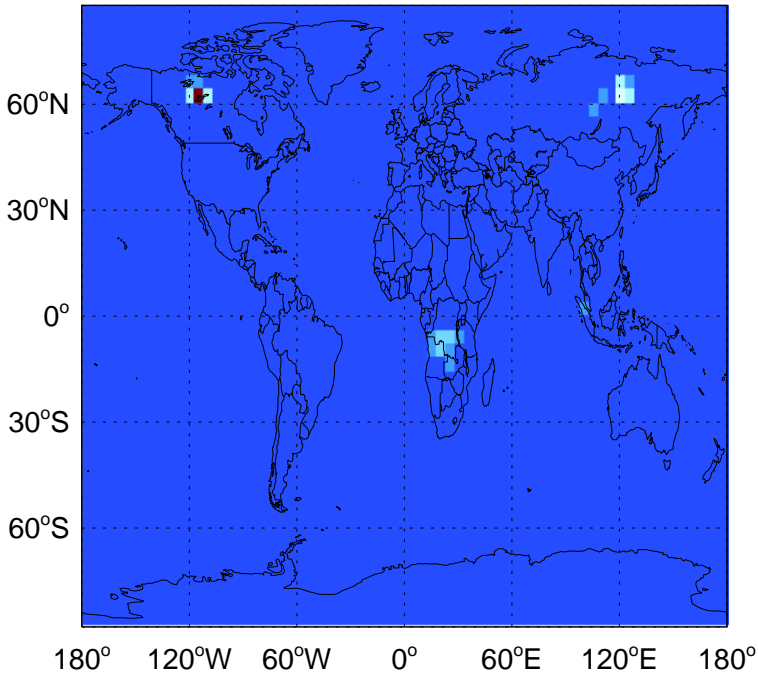

GEOS-Chem Emission Maps

v11-02d-Run1

PRPE column anth+biof emissions for Jul

v11-02e-Run0

PRPE column anth+biof emissions for Jul

v11-02e-Run1

PRPE column anth+biof emissions for Jul

GEOS-Chem Emission Maps

v11-02d-Run1

PRPE biomass emissions for Jul

v11-02e-Run0

PRPE biomass emissions for Jul

v11-02e-Run1

PRPE biomass emissions for Jul

GEOS-Chem Emission Maps

v11-02d-Run1