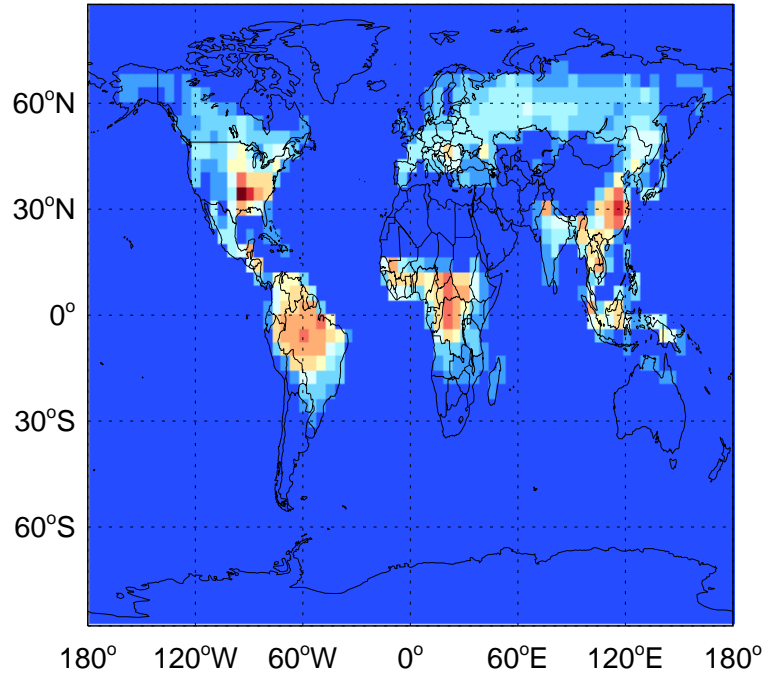

GEOS-Chem Emission Maps

v11-02d-Run1

PRPE column anth+biof emissions for Jul

v11-02e-Run0

PRPE column anth+biof emissions for Jul

v11-02e-Run1

PRPE column anth+biof emissions for Jul

GEOS-Chem Emission Maps

v11-02d-Run1

PRPE biomass emissions for Jul

v11-02e-Run0

PRPE biomass emissions for Jul

v11-02e-Run1

PRPE biomass emissions for Jul

GEOS-Chem Emission Maps

v11-02d-Run1

PRPE biogenic emissions for Jul

v11-02e-Run0

PRPE biogenic emissions for Jul

v11-02e-Run1

PRPE biogenic emissions for Jul