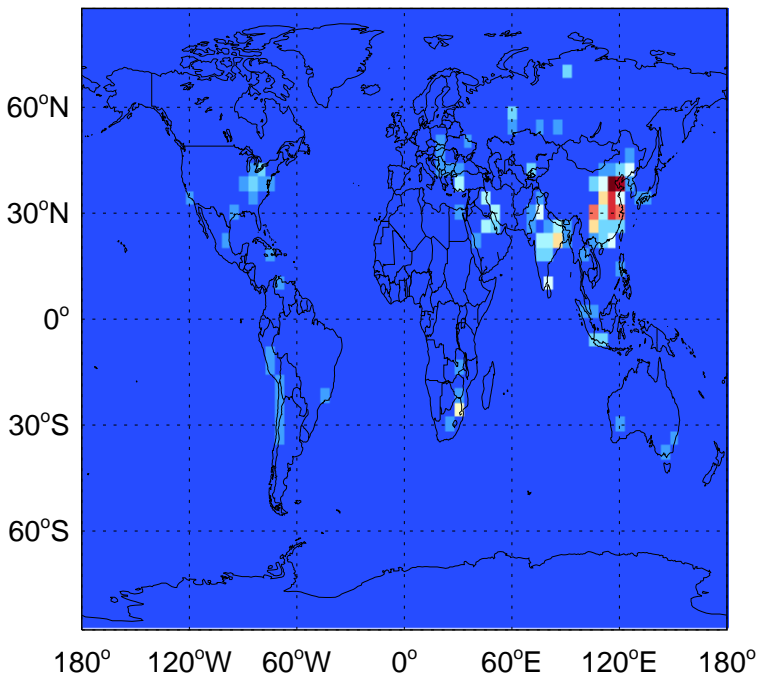

GEOS-Chem Emission Maps

v11-02d-Run1

SO2 column anthro emissions for Jul

v11-02e-Run0

SO2 column anthro emissions for Jul

v11-02e-Run1

SO2 column anthro emissions for Jul

GEOS-Chem Emission Maps

v11-02d-Run1

SO2 column aircraft emissions for Jul

0.00e+00 7.30e+04 1.46e+05 kg S

v11-02e-Run0

SO2 column aircraft emissions for Jul

0.00e+00 7.30e+04 1.46e+05 kg S

v11-02e-Run1

SO2 column aircraft emissions for Jul