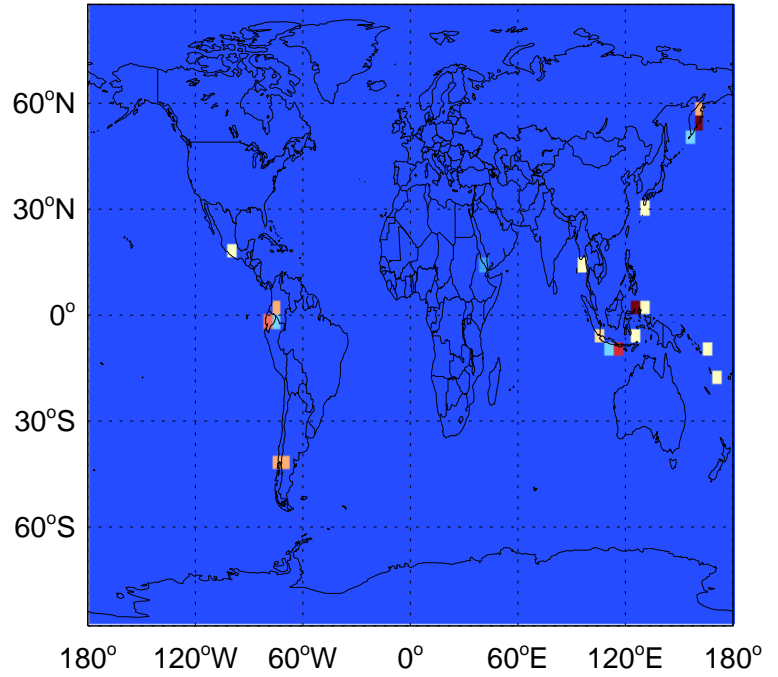

0.00e+00 3.70e+07 7.40e+07kg S

GEOS-Chem Emission Maps

v11-02d-Run1

SO2 column erup volc emissions for Jul

0.00e+00 1.22e+07 2.44e+07kg S

v11-02e-Run0

SO2 column erup volc emissions for Jul

0.00e+00 1.22e+07 2.44e+07kg S

v11-02e-Run1

SO2 column erup volc emissions for Jul

0.00e+00 1.22e+07 2.44e+07kg S

GEOS-Chem Emission Maps

v11-02d-Run1

SO2 ship emissions for Jul

0.00e+00 2.84e+06 5.68e+06kg S

v11-02e-Run0