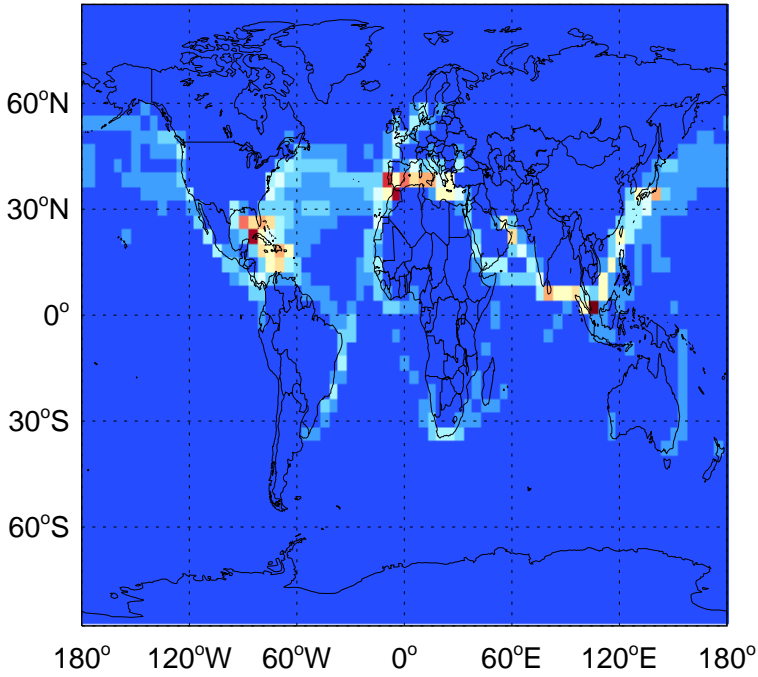

v11-02e-Run1

SO2 column erup volc emissions for Jul

0.00e+00 1.22e+07 2.44e+07kg S

GEOS-Chem Emission Maps

v11-02d-Run1

SO2 ship emissions for Jul

0.00e+00 2.84e+06 5.68e+06kg S

v11-02e-Run0