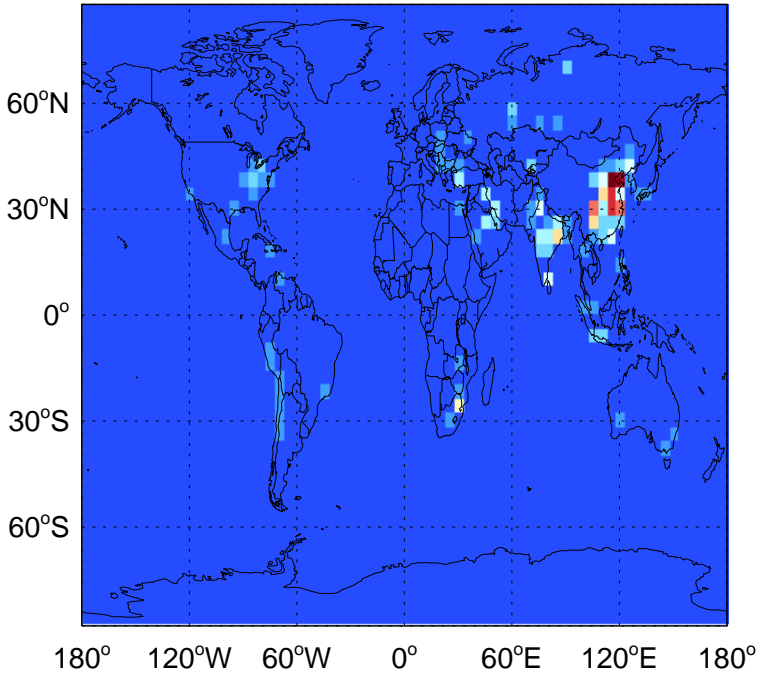

GEOS-Chem Emission Maps

v11-02d-Run1

SO2 column anthro emissions for Jul

v11-02e-Run0

SO2 column anthro emissions for Jul

v11-02e-Run1

SO2 column anthro emissions for Jul

GEOS-Chem Emission Maps

v11-02d-Run1

SO2 column aircraft emissions for Jul

0.00e+00 7.30e+04 1.46e+05 kg S

v11-02e-Run0

SO2 column aircraft emissions for Jul

0.00e+00 7.30e+04 1.46e+05 kg S

v11-02e-Run1

SO2 column aircraft emissions for Jul

0.00e+00 7.30e+04 1.46e+05 kg S

GEOS-Chem Emission Maps

v11-02d-Run1

SO2 biofuel emissions for Jul

v11-02e-Run0

SO2 biofuel emissions for Jul

v11-02e-Run1

SO2 biofuel emissions for Jul