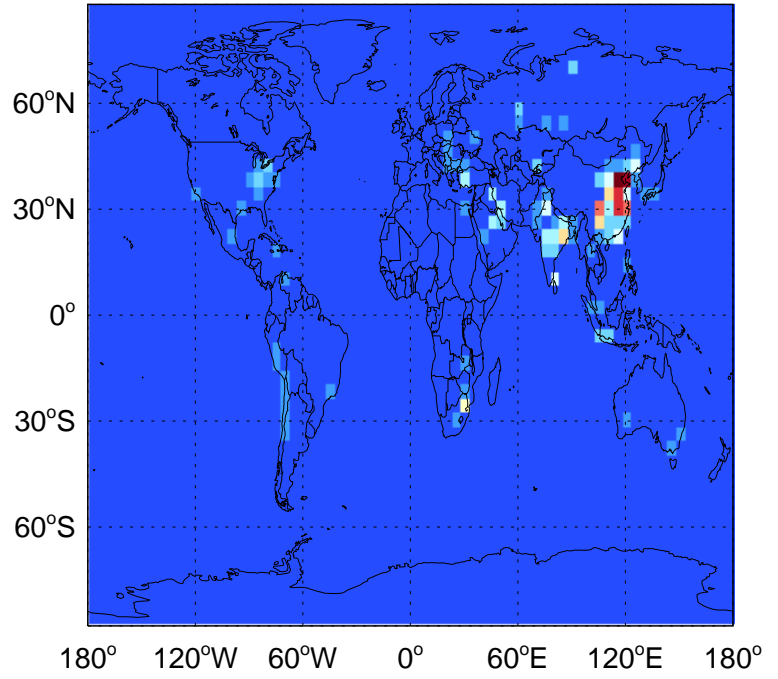

GEOS-Chem Emission Maps

v11-02d-Run1

SO2 column anthro emissions for Jul

v11-02e-Run0

SO2 column anthro emissions for Jul

v11-02e-Run1

SO2 column anthro emissions for Jul

GEOS-Chem Emission Maps

v11-02d-Run1

SO2 column aircraft emissions for Jul

0.00e+00 7.30e+04 1.46e+05 kg S

v11-02e-Run0

SO2 column aircraft emissions for Jul

0.00e+00 7.30e+04 1.46e+05 kg S

v11-02e-Run1

SO2 column aircraft emissions for Jul

0.00e+00 7.30e+04 1.46e+05 kg S

GEOS-Chem Emission Maps

v11-02d-Run1

SO2 biofuel emissions for Jul

v11-02e-Run0

SO2 biofuel emissions for Jul

v11-02e-Run1

SO2 biofuel emissions for Jul