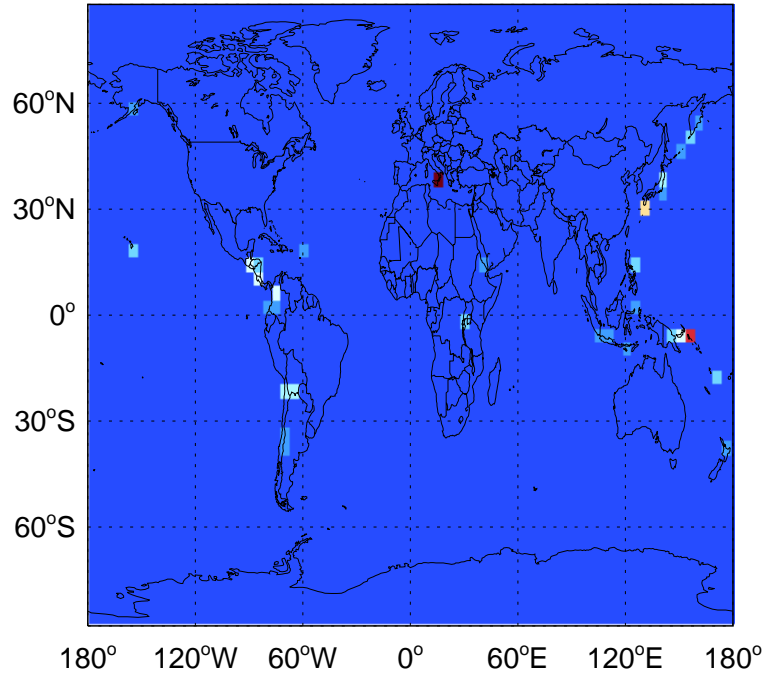

v11-02d-Run1

SO2 column nonerup volc emissions for Jul

0.00e+00 3.70e+07 7.40e+07kg S

v11-02e-Run0

SO2 column nonerup volc emissions for Jul

0.00e+00 3.70e+07 7.40e+07kg S

v11-02e-Run1

SO2 column nonerup volc emissions for Jul

0.00e+00 3.70e+07 7.40e+07kg S

GEOS-Chem Emission Maps

v11-02d-Run1

SO2 column erup volc emissions for Jul

0.00e+00 1.22e+07 2.44e+07kg S

v11-02e-Run0

SO2 column erup volc emissions for Jul

0.00e+00 1.22e+07 2.44e+07kg S