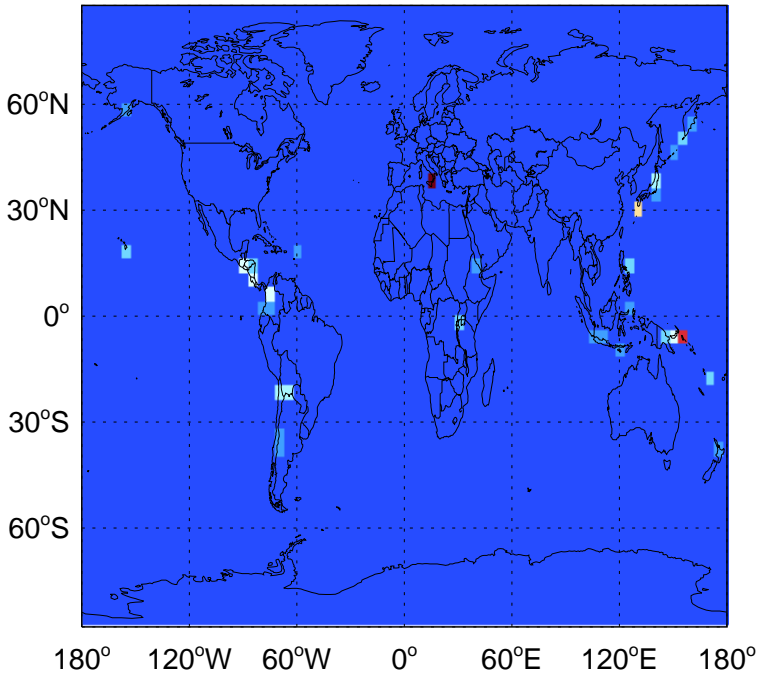

v11-02d-Run1

SO2 column nonerup volc emissions for Jul

0.00e+00 3.70e+07 7.40e+07kg S

v11-02e-Run0

SO2 column nonerup volc emissions for Jul

0.00e+00 3.70e+07 7.40e+07kg S

v11-02e-Run1

SO2 column nonerup volc emissions for Jul

0.00e+00 3.70e+07 7.40e+07kg S

GEOS-Chem Emission Maps

v11-02d-Run1

SO2 column erup volc emissions for Jul

0.00e+00 1.22e+07 2.44e+07kg S

v11-02e-Run0

SO2 column erup volc emissions for Jul

0.00e+00 1.22e+07 2.44e+07kg S