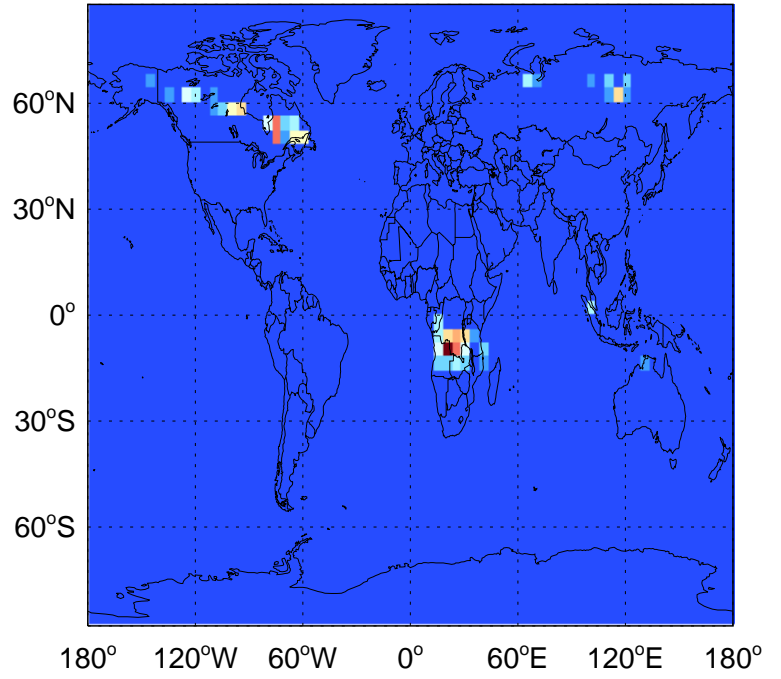

GEOS-Chem Emission Maps

v11-02d-Run1

SO2 biomass emissions for Jul

v11-02e-Run0

SO2 biomass emissions for Jul

v11-02e-Run1

SO2 biomass emissions for Jul

GEOS-Chem Emission Maps