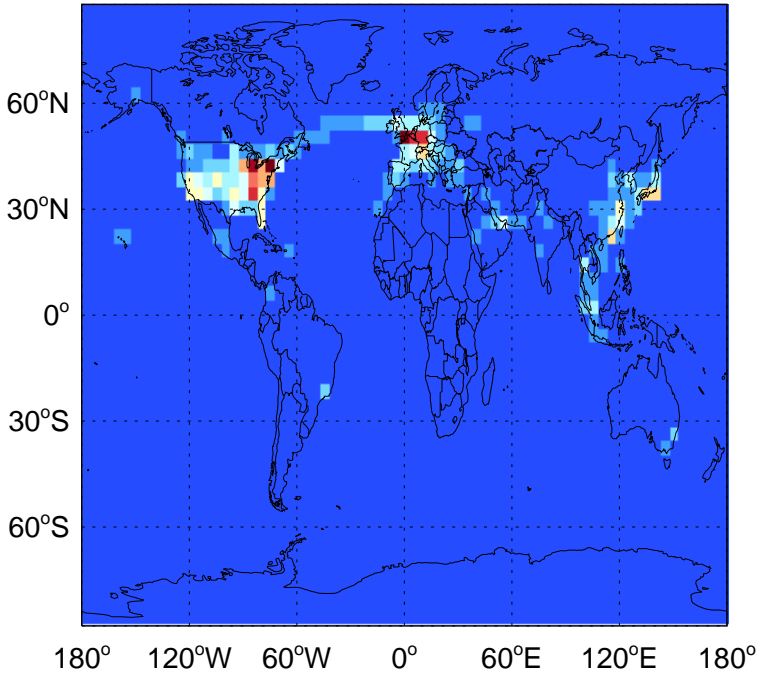

GEOS-Chem Emission Maps

v11-02d-Run1

SO2 column anthro emissions for Jul

v11-02e-Run0

SO2 column anthro emissions for Jul

v11-02e-Run1

SO2 column anthro emissions for Jul

GEOS-Chem Emission Maps

v11-02d-Run1

SO2 column aircraft emissions for Jul

0.00e+00 7.30e+04 1.46e+05 kg S

v11-02e-Run0

SO2 column aircraft emissions for Jul

0.00e+00 7.30e+04 1.46e+05 kg S

v11-02e-Run1

SO2 column aircraft emissions for Jul

0.00e+00 7.30e+04 1.46e+05 kg S

GEOS-Chem Emission Maps

v11-02d-Run1

SO2 biofuel emissions for Jul

v11-02e-Run0

SO2 biofuel emissions for Jul

v11-02e-Run1

SO2 biofuel emissions for Jul