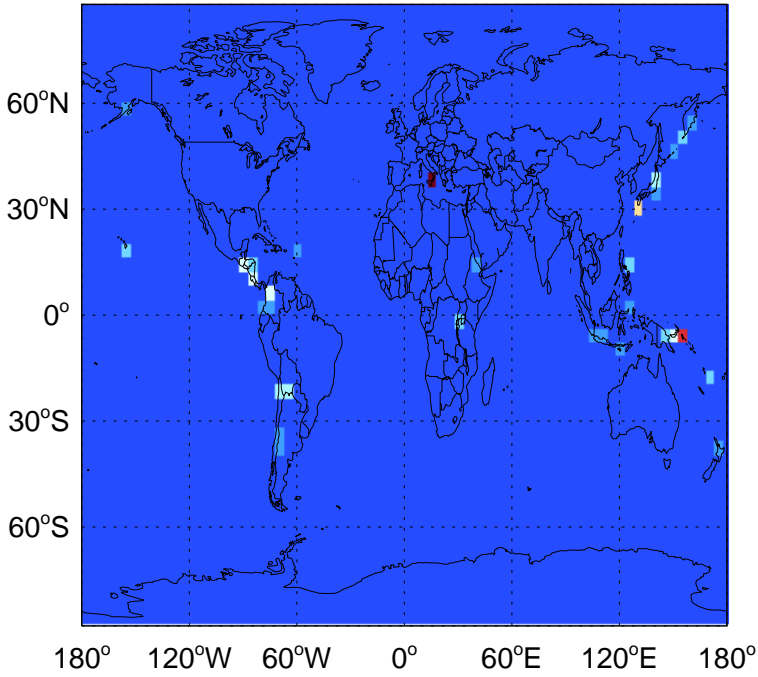

GEOS-Chem Emission Maps

SO2 column nonerup volc emissions for Jul

0.00e+00 3.70e+07 7.40e+07kg S

v11-02e-Run0

SO2 column nonerup volc emissions for Jul