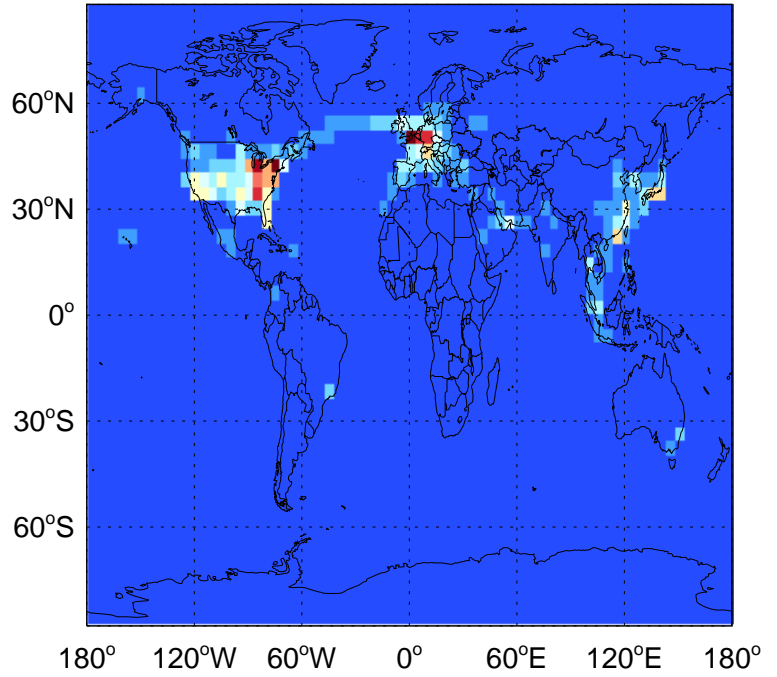

GEOS-Chem Emission Maps

v11-02d-Run1

SO2 column anthro emissions for Jul

v11-02e-Run0

SO2 column anthro emissions for Jul

v11-02e-Run1

SO2 column anthro emissions for Jul

GEOS-Chem Emission Maps

v11-02d-Run1

SO2 column aircraft emissions for Jul

0.00e+00 7.30e+04 1.46e+05 kg S

v11-02e-Run0

SO2 column aircraft emissions for Jul

0.00e+00 7.30e+04 1.46e+05 kg S

v11-02e-Run1

SO2 column aircraft emissions for Jul

0.00e+00 7.30e+04 1.46e+05 kg S

GEOS-Chem Emission Maps

v11-02d-Run1

SO2 biofuel emissions for Jul

v11-02e-Run0

SO2 biofuel emissions for Jul

v11-02e-Run1

SO2 biofuel emissions for Jul