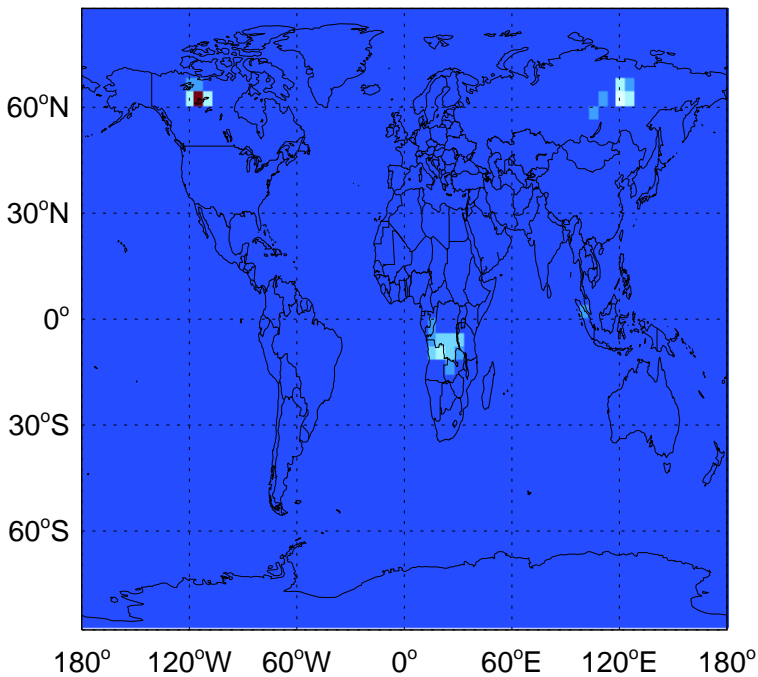

GEOS-Chem Emission Maps

v11-02d-Run1

SO2 biomass emissions for Jul

v11-02e-Run0

SO2 biomass emissions for Jul

v11-02e-Run1

SO2 biomass emissions for Jul

GEOS-Chem Emission Maps