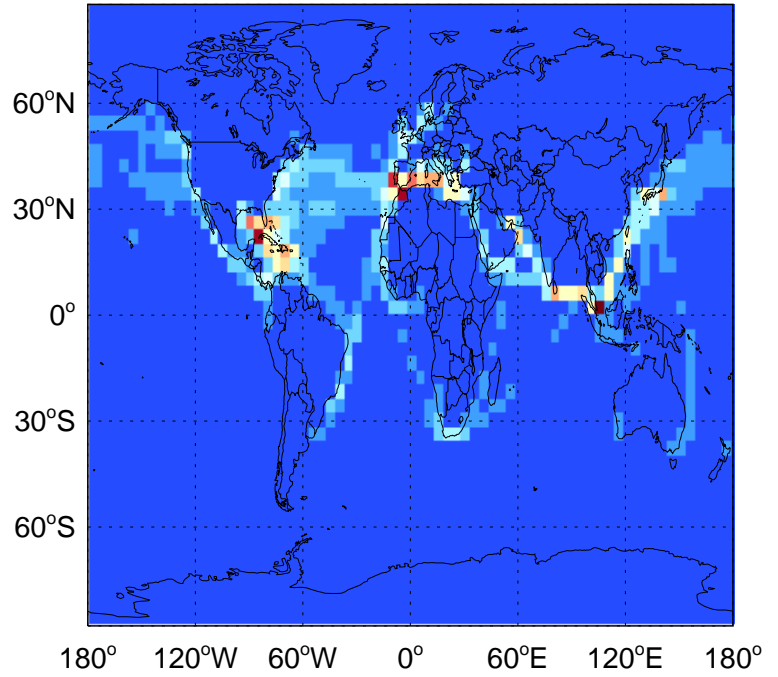

0.00e+00 2.84e+06 5.68e+06kg S

v11-02e-Run1

SO2 ship emissions for Jul