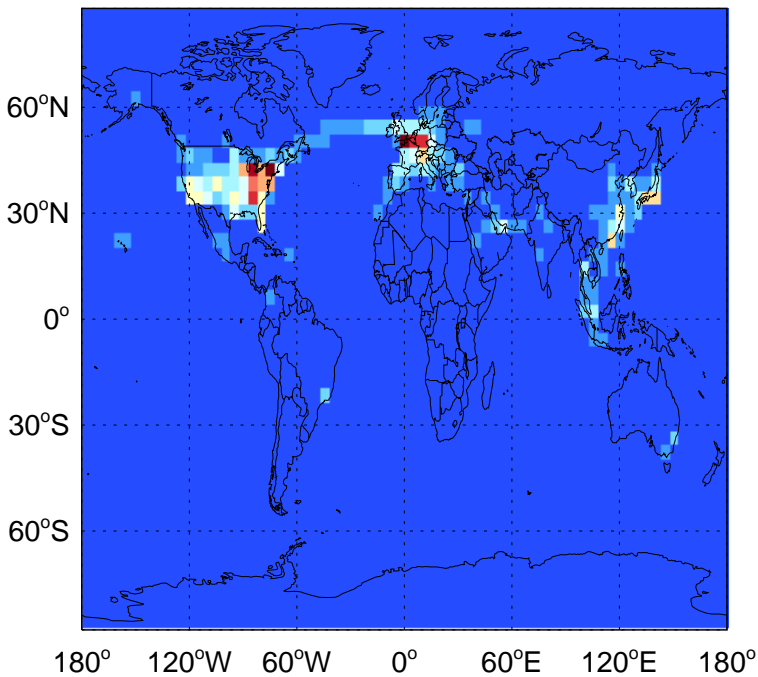

GEOS-Chem Emission Maps

v11-02d-Run1

SO2 column anthro emissions for Jul

v11-02e-Run0

SO2 column anthro emissions for Jul

v11-02e-Run1

SO2 column anthro emissions for Jul

GEOS-Chem Emission Maps

v11-02d-Run1

SO2 column aircraft emissions for Jul

0.00e+00 7.30e+04 1.46e+05 kg S

v11-02e-Run0

SO2 column aircraft emissions for Jul

0.00e+00 7.30e+04 1.46e+05 kg S

v11-02e-Run1

SO2 column aircraft emissions for Jul

0.00e+00 7.30e+04 1.46e+05 kg S

GEOS-Chem Emission Maps

v11-02d-Run1

SO2 biofuel emissions for Jul

v11-02e-Run0

SO2 biofuel emissions for Jul

v11-02e-Run1

SO2 biofuel emissions for Jul