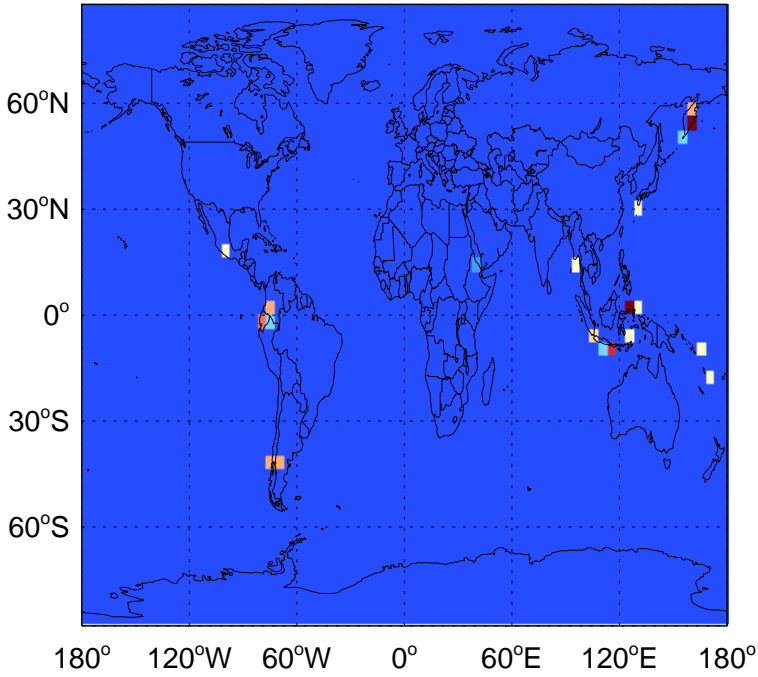

v11-02d-Run1

SO2 column nonerup volc emissions for Jul

0.00e+00 3.70e+07 7.40e+07kg S

v11-02e-Run0

SO2 column nonerup volc emissions for Jul

0.00e+00 3.70e+07 7.40e+07kg S

v11-02e-Run1

SO2 column nonerup volc emissions for Jul

0.00e+00 3.70e+07 7.40e+07kg S

GEOS-Chem Emission Maps

v11-02d-Run1

SO2 column erup volc emissions for Jul

0.00e+00 1.22e+07 2.44e+07kg S

v11-02e-Run0

SO2 column erup volc emissions for Jul

0.00e+00 1.22e+07 2.44e+07kg S