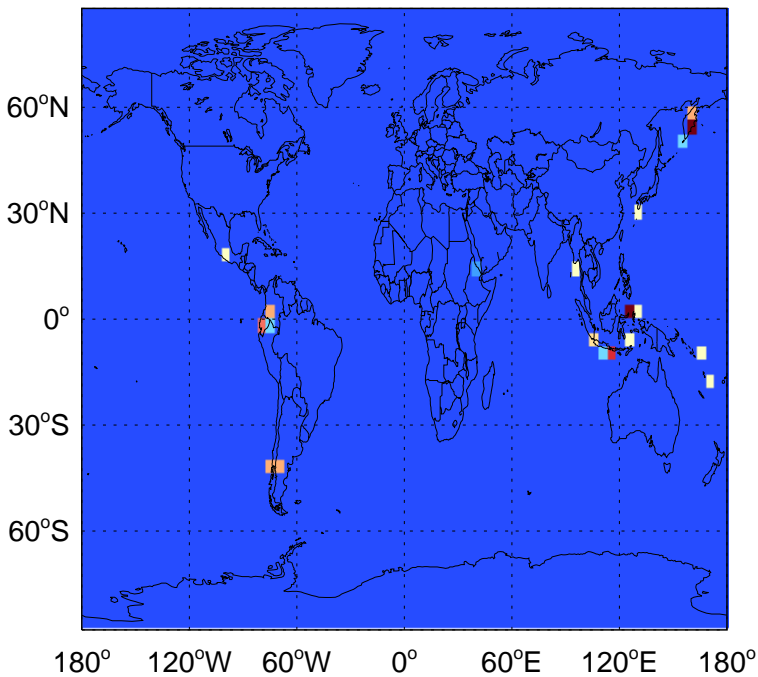

0.00e+00 3.70e+07 7.40e+07kg S

GEOS-Chem Emission Maps

v11-02d-Run1

SO2 column erup volc emissions for Jul

0.00e+00 1.22e+07 2.44e+07kg S

v11-02e-Run0

SO2 column erup volc emissions for Jul

0.00e+00 1.22e+07 2.44e+07kg S

v11-02e-Run1

SO2 column erup volc emissions for Jul

0.00e+00 1.22e+07 2.44e+07kg S

GEOS-Chem Emission Maps

v11-02d-Run1

SO2 ship emissions for Jul

0.00e+00 2.84e+06 5.68e+06kg S

v11-02e-Run0