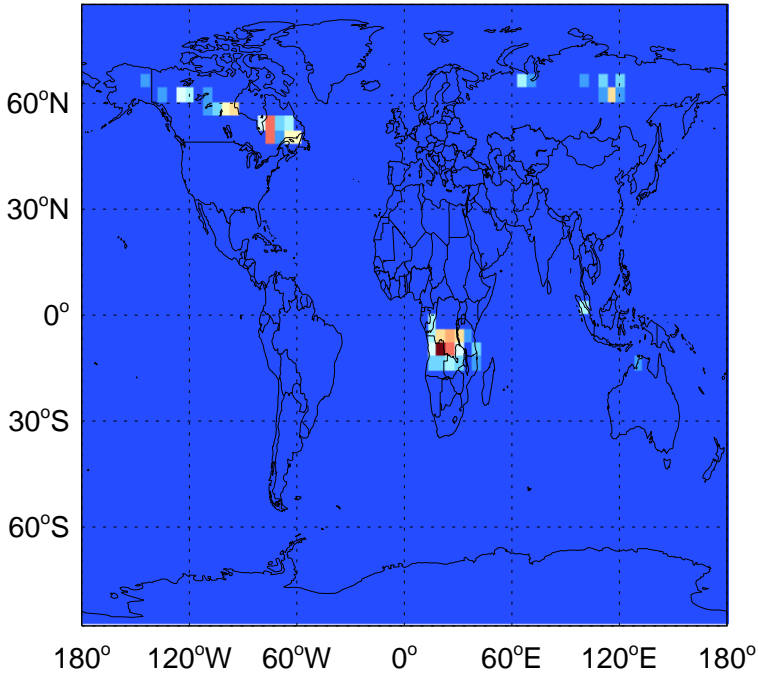

GEOS-Chem Emission Maps