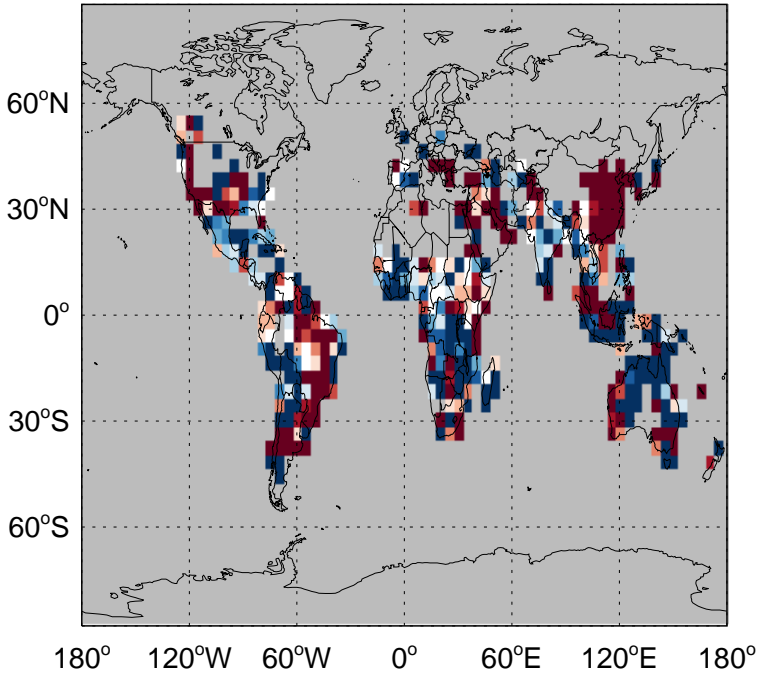

GEOS-Chem Emission Ratio Maps

v11-02e-Run1 / v11-02d-Run1

Ratio: BC column anthro emissions for Jan

v11-02e-Run1 / v11-02e-Run0

Ratio: BC column anthro emissions for Jan

v11-02e-Run1 / v11-02d-Run1

Ratio: BC biofuel emissions for Jan

v11-02e-Run1 / v11-02e-Run0

Ratio: BC biofuel emissions for Jan

GEOS-Chem Emission Ratio Maps

v11-02e-Run1 / v11-02d-Run1

Ratio: BC biomass emissions for Jan

v11-02e-Run1 / v11-02e-Run0

Ratio: BC biomass emissions for Jan