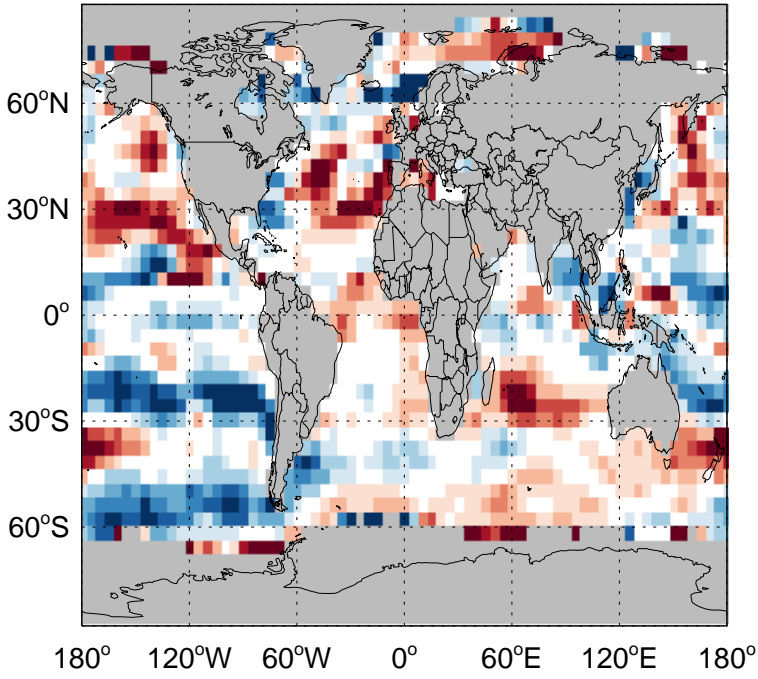

GEOS-Chem Emission Ratio Maps

v11-02e-Run1 / v11-02d-Run1

Ratio: DMS biogenic emissions for Jul

v11-02e-Run1 / v11-02e-Run0

Ratio: DMS biogenic emissions for Jul