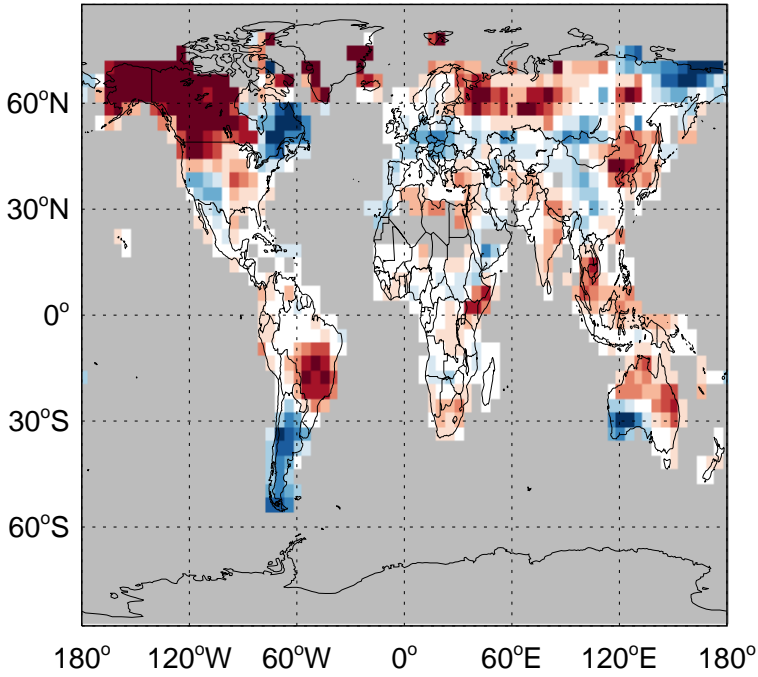

GEOS-Chem Emission Ratio Maps

v11-02e-Run1 / v11-02d-Run1

Ratio: ISOP biogenic emissions for Apr

v11-02e-Run1 / v11-02e-Run0

Ratio: ISOP biogenic emissions for Apr